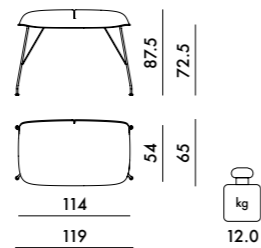

4927

FRAME

Chrome-plated or painted steel

TOP

Curved wood

Basic Veneer

CC
Light wood
Chrome

SN
Dark wood
Black

Slatted Ash

NN
Black ash
Black

Product made of FSC™ certified wood

discover
Smart Wood Collection

4927