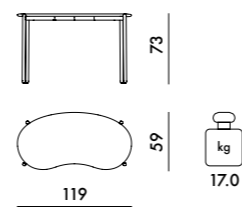

1 top 6.5 0.12 60X26X78
1 frame 9.0 0.17 20X117X72

4945

FRAME

Painted steel

TOP

wood with MDF inner support, clad on both sides with wood veneer and varnished.

NO
Walnut
Black

Product made of FSC™ certified wood

4945

1 top 14.0 0.05 126X67X5.5
1 frame 9.5 0.24 81X52X57

LUNAT 2021

Design Patricia Urquiola

The mark of responsible forestry

	level achieved
EN 1730:2012	Compliant
EN 15372:2016	Compliant
6.2	L3
6.3	L3
6.4	L3
6.6	L3
6.7	Compliant
7.2	Compliant