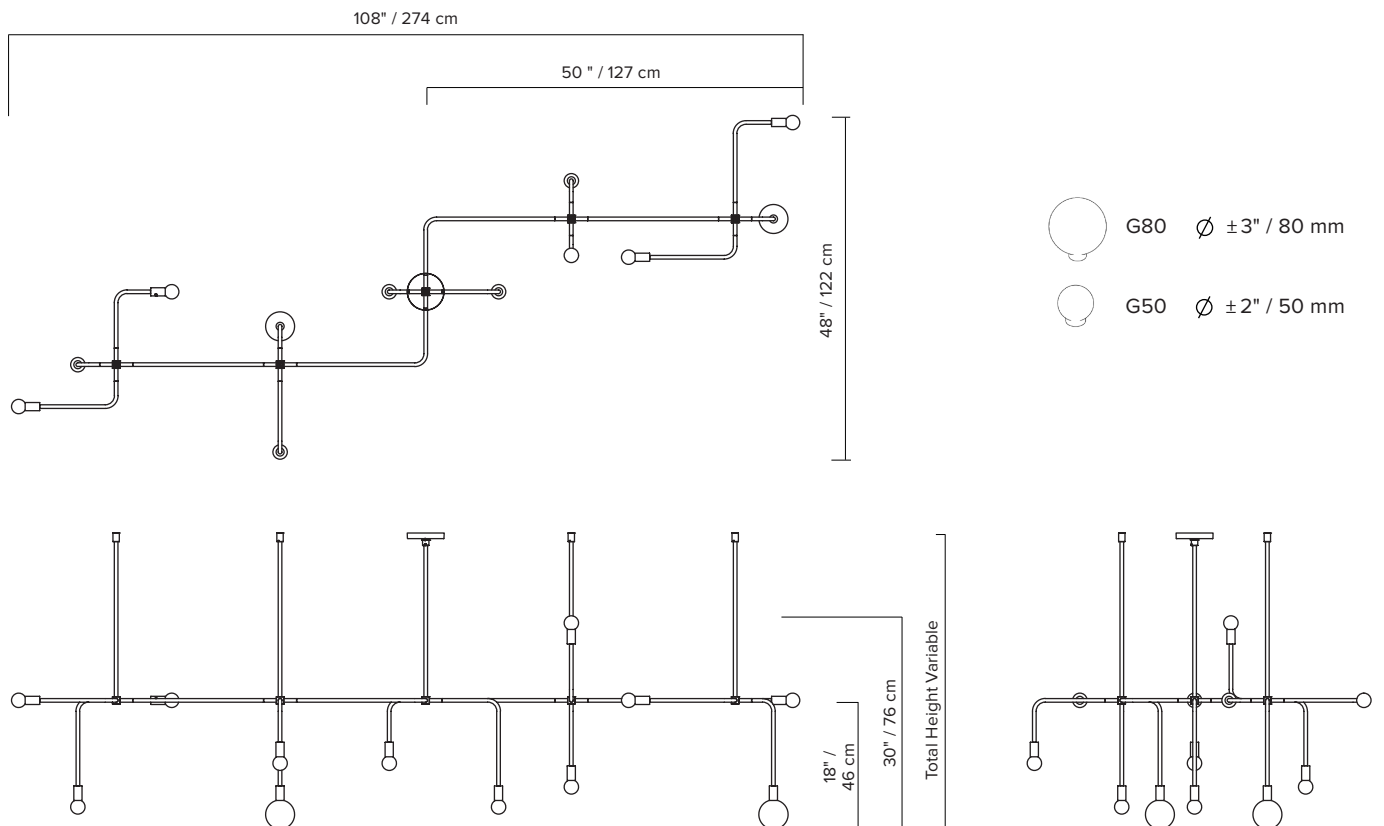

*dimensions are approximate and may vary slightly