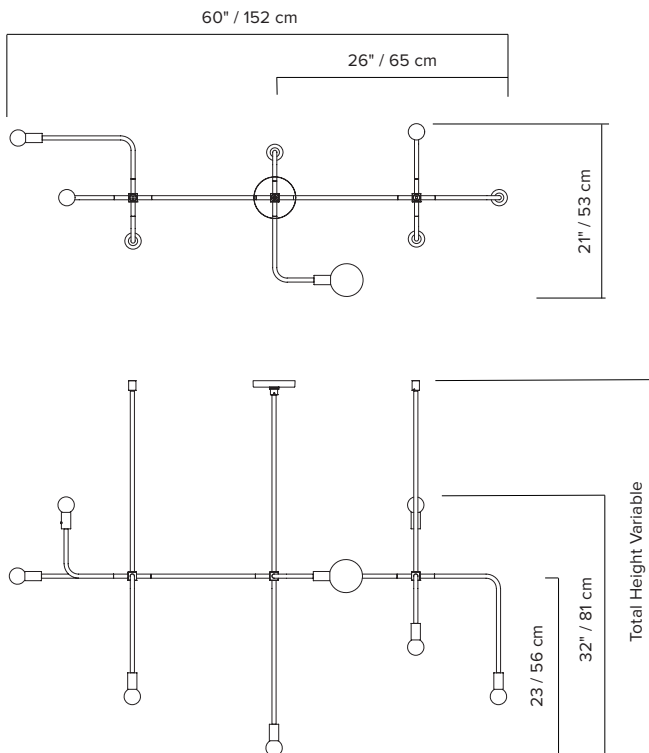

<b>TYPE</b>	Pendant
<b>CONSTRUCTION</b>	Powder coated aluminium body Powder coated steel canopy Brass hardware Milk glass globes
<b>SPECIFICATIONS</b>	Source: LED lamp provided (G9 base) Power consumption: 1 × 4.5W + 3 × 3.5W Lumen output: 1272lm  Colour temperature: 2700K included * 3000K available upon request Colour rendering index: ≥ 90 CRI standard Expected lifetime: ≥ 25 000h
<b>CONTROL</b>	Refer to our recommended list of dimmer models
<b>TOTAL HEIGHT</b>	<b>A:</b> 23" <b>B:</b> 27" <b>C:</b> 31" <b>D:</b> 35" <b>E:</b> 41" <b>F:</b> 53" 58cm 69cm 79cm 90cm 104cm 135cm
<b>WEIGHT</b>	Min. 2.4 lb / 1.1 Kg
<b>CERTIFICATIONS</b>	 IP20
<b>WARRANTY</b>	2 years

## LAMP ANATOMY

- type:** suspension
- construction:** powder coated aluminum body  
powder coated steel canopy  
brass hardware  
milk glass globe
- specifications:** source: LED lamp provided (G9 base)  
power consumption: 1 x 4.5W, 7 x 3.5W  
lumen output: 2473lm  
colour temperature: 2700K included  
\* 3000K available upon request  
colour rendering index: 80 CRI standard  
\* ≥ 90 CRI upon request  
expected lifetime: 25 000h
- control:** refer to our recommended list of dimmer models
- weight:** min. 6lb / 2.7kg
- certifications:**     IP20
- warranty:** 2 years