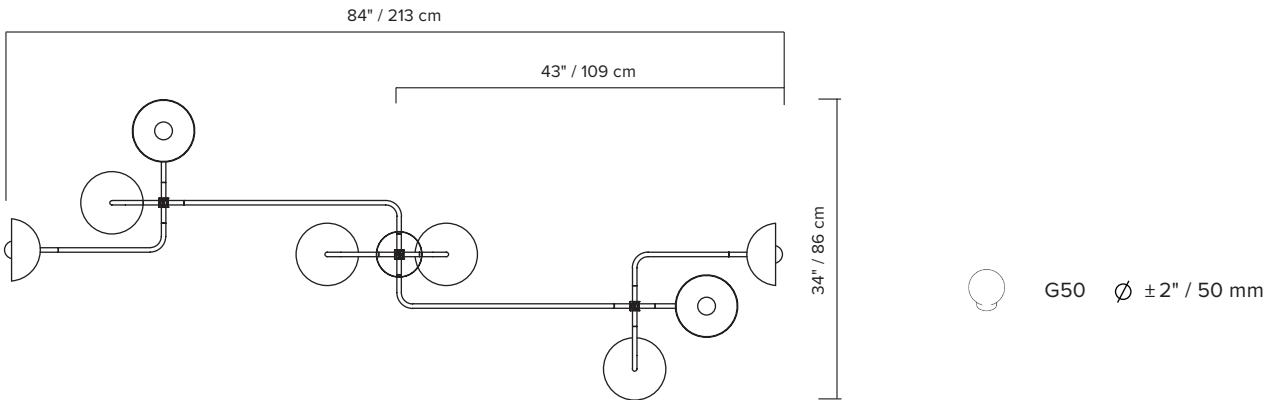

*dimensions are approximate and may vary slightly