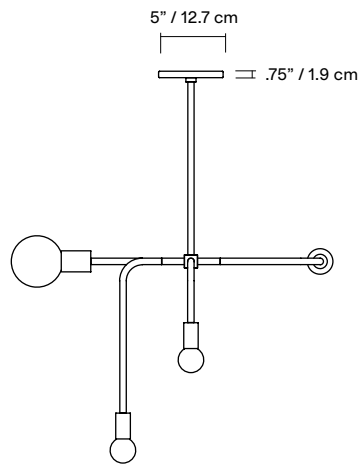

<b>TYPE</b>	Pendant
<b>CONSTRUCTION</b>	Powder coated aluminium body Powder coated steel canopy Brass hardware Milk glass globes
<b>SPECIFICATIONS</b>	Source: LED lamp provided (G9 base) Power consumption: 1 × 4.5W + 3 × 3.5W Lumen output: 1272lm  Colour temperature: 2700K included * 3000K available upon request Colour rendering index: ≥ 90 CRI standard Expected lifetime: ≥ 25 000h
<b>CONTROL</b>	Refer to our recommended list of dimmer models
<b>TOTAL HEIGHT</b>	<b>A:</b> 23" <b>B:</b> 27" <b>C:</b> 31" <b>D:</b> 35" <b>E:</b> 41" <b>F:</b> 53" 58cm 69cm 79cm 90cm 104cm 135cm
<b>WEIGHT</b>	Min. 2.4 lb / 1.1 Kg
<b>CERTIFICATIONS</b>	 IP20
<b>WARRANTY</b>	2 years

\*dimensions are approximate and may vary slightly