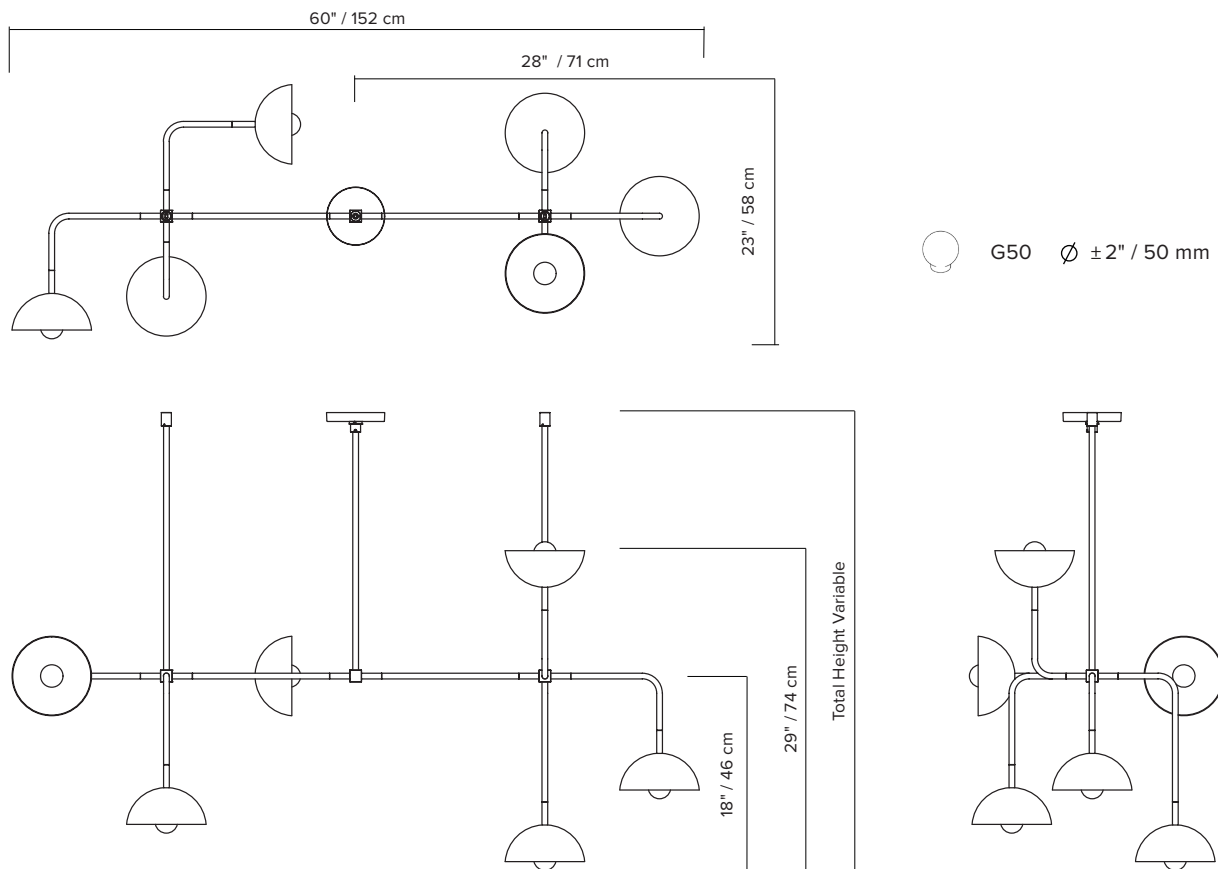

*dimensions are approximate and may vary slightly