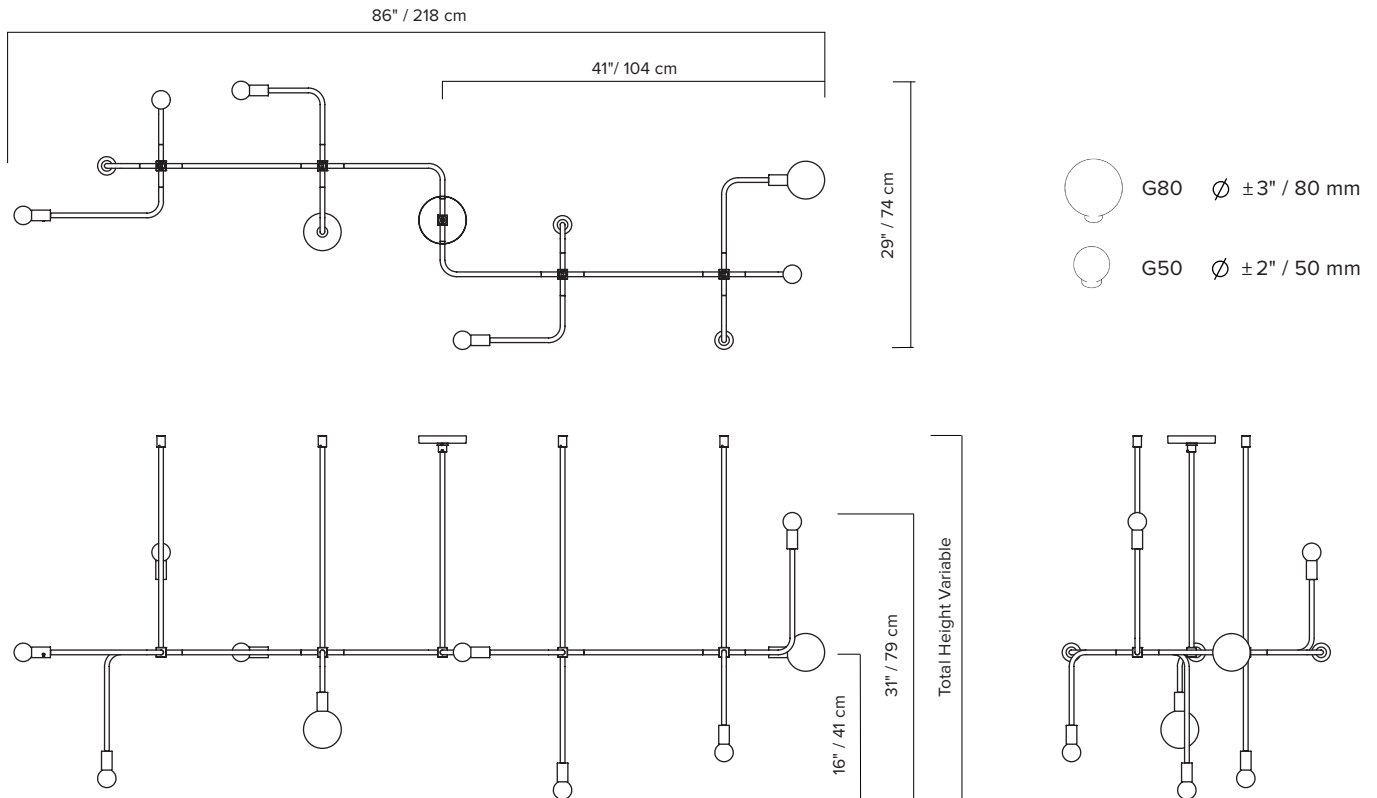

*dimensions are approximate and may vary slightly