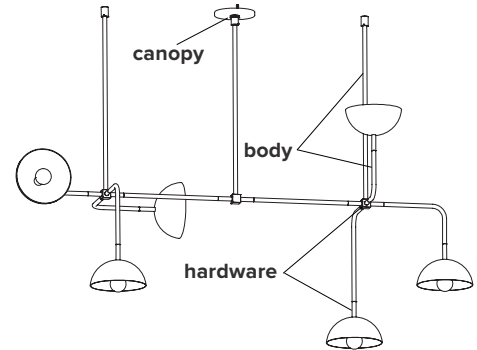

ORDER GUIDE: SKU

COLLECTION		MODEL	FINISH (body + hardware)	
BEA	beaubien	08	BKBR	black/brass
			BKGR	black/graphite
			BRBR	brass/brass
BEA		08	BKBR	= BEA08BKBR example

FINISH

*shades are flat black inside and out

flat
black

graphite

brass

NOTES:

- must be installed by an electrician
- not protected against liquids (refer to IP20)
- additional charges for modifications or for special orders
- please refer to maintenance sheet on website for cleaning instructions