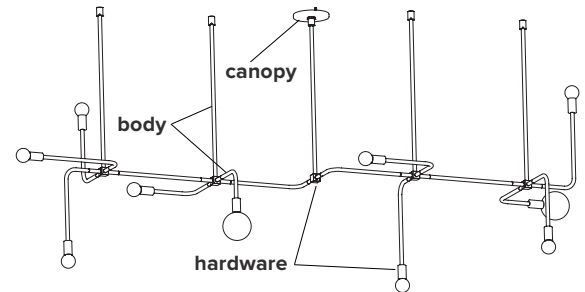

ORDER GUIDE: SKU

<u>COLLECTION</u>	<u>MODEL</u>	<u>FINISH (body + hardware)</u>
BEA beaubien	06	BKBR black/brass
		BKGR black/graphite
		BRBR brass/brass
BEA	06	BKBR = BEA06BKBR example

FINISH

flat
black

graphite

brass

NOTES:

- must be installed by an electrician
- not protected against liquids (refer to IP20)
- additional charges for modifications or for special orders
- please refer to maintenance sheet on website for cleaning instructions