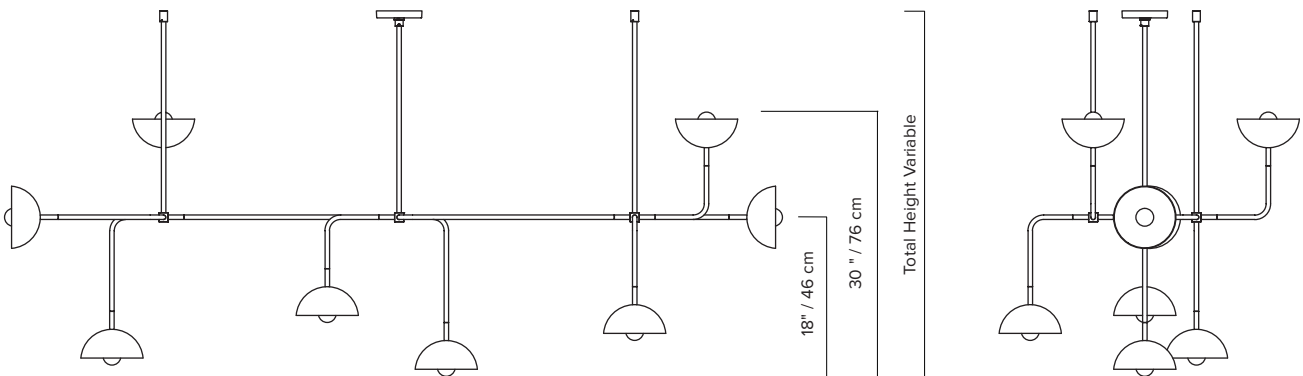

*dimensions are approximate and may vary slightly