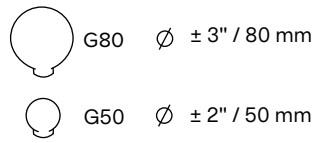

<b>TYPE</b>	Pendant
<b>CONSTRUCTION</b>	Powder coated aluminium body Powder coated steel canopy Brass hardware Milk glass globes
<b>SPECIFICATIONS</b>	Source: LED lamp provided (G9 base) Power consumption: 1 × 4.5W + 3 × 3.5W Lumen output: 1272lm  Colour temperature: 2700K included * 3000K available upon request Colour rendering index: ≥ 90 CRI standard Expected lifetime: ≥ 25 000h
<b>CONTROL</b>	Refer to our recommended list of dimmer models
<b>TOTAL HEIGHT</b>	<b>A:</b> 23" <b>B:</b> 27" <b>C:</b> 31" <b>D:</b> 35" <b>E:</b> 41" <b>F:</b> 53" 58cm 69cm 79cm 90cm 104cm 135cm
<b>WEIGHT</b>	Min. 2.4 lb / 1.1 Kg
<b>CERTIFICATIONS</b>	 IP20
<b>WARRANTY</b>	2 years

\*dimensions are approximate and may vary slightly