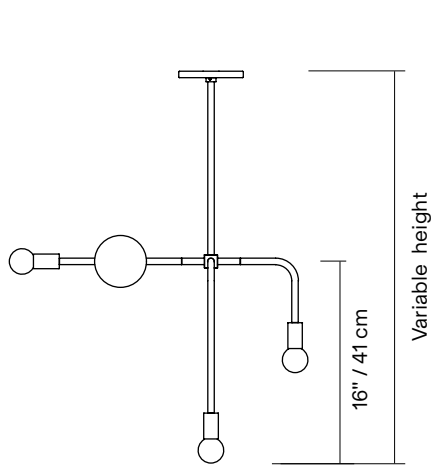

<b>TYPE</b>	Pendant
<b>CONSTRUCTION</b>	Powder coated aluminium body Powder coated steel canopy Brass hardware Milk glass globes
<b>SPECIFICATIONS</b>	Source: LED lamp provided (G9 base) Power consumption: 1 × 4.5W + 3 × 3.5W Lumen output: 1272lm  Colour temperature: 2700K included * 3000K available upon request Colour rendering index: ≥ 90 CRI standard Expected lifetime: ≥ 25 000h
<b>CONTROL</b>	Refer to our recommended list of dimmer models
<b>TOTAL HEIGHT</b>	<b>A:</b> 23" <b>B:</b> 27" <b>C:</b> 31" <b>D:</b> 35" <b>E:</b> 41" <b>F:</b> 53" 58cm 69cm 79cm 90cm 104cm 135cm
<b>WEIGHT</b>	Min. 2.4 lb / 1.1 Kg
<b>CERTIFICATIONS</b>	 IP20
<b>WARRANTY</b>	2 years

\*dimensions are approximate and may vary slightly