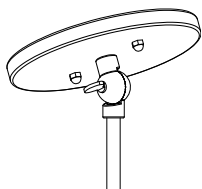

<b>TYPE</b>	Pendant
<b>CONSTRUCTION</b>	Powder coated aluminium body Powder coated steel canopy Brass hardware Milk glass globes
<b>SPECIFICATIONS</b>	Source: LED lamp provided (G9 base) Power consumption: 1 × 4.5W + 3 × 3.5W Lumen output: 1272lm  Colour temperature: 2700K included * 3000K available upon request Colour rendering index: ≥ 90 CRI standard Expected lifetime: ≥ 25 000h
<b>CONTROL</b>	Refer to our recommended list of dimmer models
<b>TOTAL HEIGHT</b>	<b>A:</b> 23" <b>B:</b> 27" <b>C:</b> 31" <b>D:</b> 35" <b>E:</b> 41" <b>F:</b> 53" 58cm 69cm 79cm 90cm 104cm 135cm
<b>WEIGHT</b>	Min. 2.4 lb / 1.1 Kg
<b>CERTIFICATIONS</b>	 IP20
<b>WARRANTY</b>	2 years

## CANOPY

Swivel option available for slanted ceiling