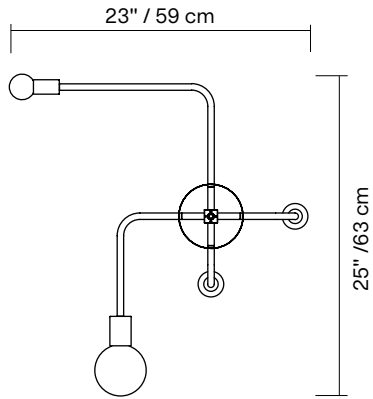

<b>TYPE</b>	Pendant
<b>CONSTRUCTION</b>	Powder coated aluminium body Powder coated steel canopy Brass hardware Milk glass globes
<b>SPECIFICATIONS</b>	Source: LED lamp provided (G9 base) Power consumption: 1 × 4.5W + 3 × 3.5W Lumen output: 1272lm  Colour temperature: 2700K included * 3000K available upon request Colour rendering index: ≥ 90 CRI standard Expected lifetime: ≥ 25 000h
<b>CONTROL</b>	Refer to our recommended list of dimmer models
<b>TOTAL HEIGHT</b>	<b>A:</b> 23" <b>B:</b> 27" <b>C:</b> 31" <b>D:</b> 35" <b>E:</b> 41" <b>F:</b> 53" 58cm 69cm 79cm 90cm 104cm 135cm
<b>WEIGHT</b>	Min. 2.4 lb / 1.1 Kg
<b>CERTIFICATIONS</b>	 IP20
<b>WARRANTY</b>	2 years

\*dimensions are approximate and may vary slightly