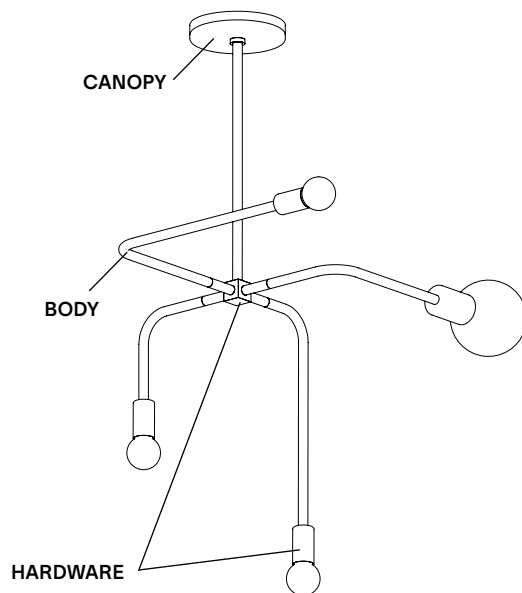

<b>TYPE</b>	Pendant
<b>CONSTRUCTION</b>	Powder coated aluminium body Powder coated steel canopy Brass hardware Milk glass globes
<b>SPECIFICATIONS</b>	Source: LED lamp provided (G9 base) Power consumption: 1 × 4.5W + 3 × 3.5W Lumen output: 1272lm  Colour temperature: 2700K included * 3000K available upon request Colour rendering index: ≥ 90 CRI standard Expected lifetime: ≥ 25 000h
<b>CONTROL</b>	Refer to our recommended list of dimmer models
<b>TOTAL HEIGHT</b>	<b>A:</b> 23" <b>B:</b> 27" <b>C:</b> 31" <b>D:</b> 35" <b>E:</b> 41" <b>F:</b> 53" 58cm 69cm 79cm 90cm 104cm 135cm
<b>WEIGHT</b>	Min. 2.4 lb / 1.1 Kg
<b>CERTIFICATIONS</b>	 IP20
<b>WARRANTY</b>	2 years

## CANOPY

Swivel option available for slanted ceiling

## LAMP ANATOMY