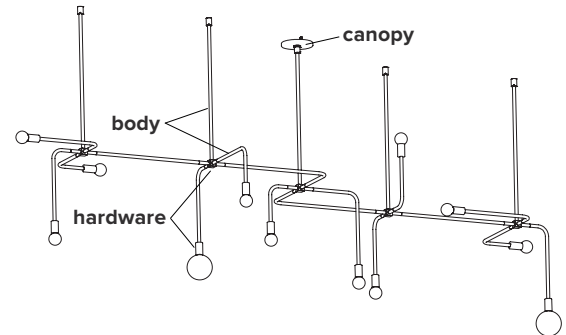

ORDER GUIDE: SKU

<u>COLLECTION</u>	<u>MODEL</u>	<u>FINISH (body + hardware)</u>
BEA beaubien	07	BKBR black/brass
		BKGR black/graphite
		BRBR brass/brass
BEA	07	BKBR = BEA07BKBR example

FINISH

flat
black

graphite

brass

NOTES:

- must be installed by an electrician
- not protected against liquids (refer to IP20)
- additional charges for modifications or for special orders
- please refer to maintenance sheet on website for cleaning instructions