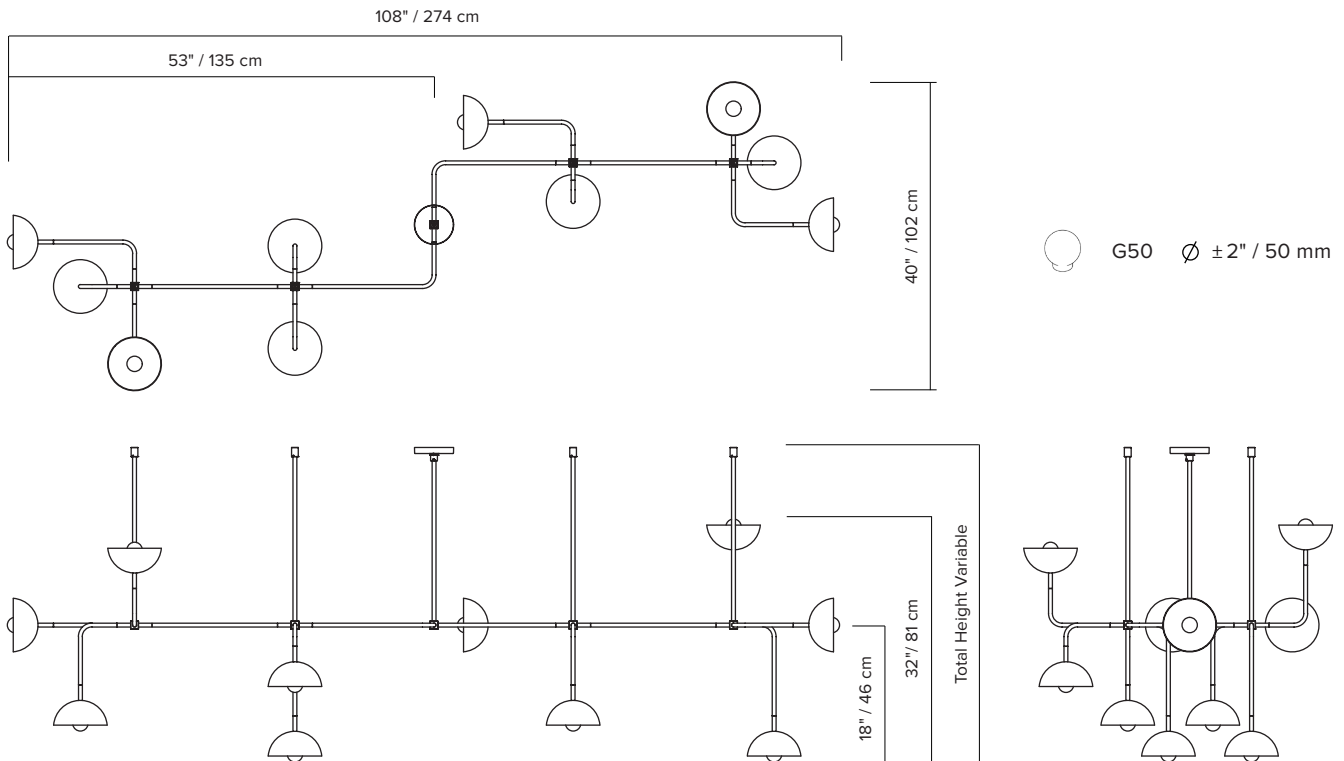

*dimensions are approximate and may vary slightly