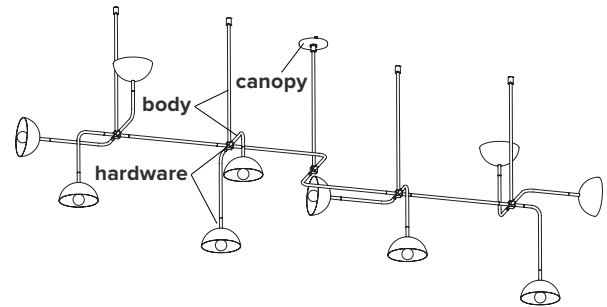

ORDER GUIDE: SKU

COLLECTION		MODEL	FINISH (body + hardware)	
BEA	beaubien	10	BKBR	black/brass
			BKGR	black/graphite
			BRBR	brass/brass
BEA		10	BKBR	= BEA10BKBR example

FINISH

*shades are flat black inside and out

flat
black

graphite

brass

NOTES:

- must be installed by an electrician
- not protected against liquids (refer to IP20)
- additional charges for modifications or for special orders
- please refer to maintenance sheet on website for cleaning instructions