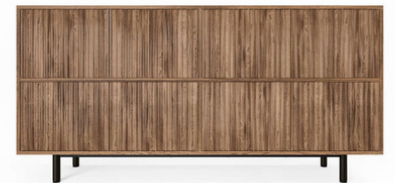

TABLES / SHELVING

30%

Kartell | Lunat Desk

Walnut veneer, steel
1 Available (WGT)
1100x730x590mm
Great Condition
RRP: $4,225.00
Disc: $2,958.00

25%

Normann Copenhagen | Slice Bar Leaner

Oak with veneer top
1 Available (WGT)
2200x900x1030mm
Great Condition
RRP: $3,900.00
Disc: $2,925.00

15%

Plank | Bench Table

Solid wood, spruce oiled
1 Available (AKL)
2000x730x600mm
Minor Fading
RRP: $6,775.00
Disc: $5,758.75

30%

Kartell | Glossy Round Outdoor Table

Stoneware & steel
1 Available (AKL)
128x700mm
Good Condition
RRP: $5,735.00
Disc: $4,014.50

70%

Kartell | Battista Folding Trolley

Steel & polyurethane
1 Available (WGT)
540x1000x690mm
Great Condition
RRP: $2,890.00
Disc: $867.00

35%

Stellar Works | Seiton Cabinet High

Solid walnut & steel
1 Available (WGT)
1815x450x900mm
Minor Scratches
RRP: $6,170.00
Disc: $3,900.00

30%

Stellar Works | Slow Shelf 3

Solid walnut & copper
1 Available (WGT)
1200x375x1018mm
Great Condition
RRP: $3,590.00
Disc: $2,513.00

20%

Stellar Works | Valet

Leather, steel, walnut & brass
1 Available (WGT)
590x620x1810mm
Great Condition
RRP: $2,720.00
Disc: $2,176.00

25%

Rexite | Pop Coat & Umbrella Stand

Polymer & steel
10 Available (black, grey & white)]
1670x380mm
New
RRP: $565.00
Disc: $423.75