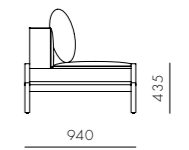

FL-S412
Powder coated steel frame,
Upholstery, Plywood

DIMENSIONS

W1110 x D940 x H715 (875) mm
Seating height: 435mm

Float Sofa 1 Seater - 2 Arm

CODE & MATERIALS

FL-S413
Powder coated steel frame,
Upholstery, Plywood

DIMENSIONS

W1110 x D940 x H715 (875) mm
Seating height: 435mm

Float Sofa 3 Seater - Armless

CODE & MATERIALS

FL-S431
Powder coated steel frame,
Upholstery, Plywood

DIMENSIONS

W2510 x D940 x H715 (875) mm
Seating height: 435mm

Float Sofa 2 Seater - Armless

CODE & MATERIALS

FL-S421
Powder coated steel frame,
Upholstery, Plywood

DIMENSIONS

W1840 x D940 x H715 (875) mm
Seating height: 435mm

Float Sofa 3 Seater - 1 Arm

CODE & MATERIALS

DIMENSIONS

W1840 x D940 x H715 (875) mm
Seating height: 435mm

Float Sofa 3 Seater - 2 Arm

CODE & MATERIALS

FL-S432
Powder coated steel frame,
Upholstery, Plywood

DIMENSIONS

W2510 x D940 x H715 (875) mm
Seating height: 435mm