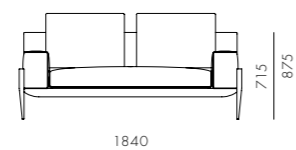

FL-S432
Powder coated steel frame,
Upholstery, Plywood

DIMENSIONS

W2510 x D940 x H715 (875) mm
Seating height: 435mm

Float Sofa 2 Seater - 1 Arm

CODE & MATERIALS

FL-S422
Powder coated steel frame,
Upholstery, Plywood

DIMENSIONS

W1840 x D940 x H715 (875) mm
Seating height: 435mm

Float Sofa 3 Seater - 2 Arm

CODE & MATERIALS

FL-S432
Powder coated steel frame,
Upholstery, Plywood

DIMENSIONS

W2510 x D940 x H715 (875) mm
Seating height: 435mm

Float Sofa 2 Seater - 2 Arm

CODE & MATERIALS

FL-S423
Powder coated steel frame,
Upholstery, Plywood

DIMENSIONS

W1840 x D940 x H715 (875) mm
Seating height: 435mm

Float Sofa L-Shape L / R

CODE & MATERIALS

FL-441-L
FL-441-R
Powder coated steel frame,
Upholstery, Plywood

DIMENSIONS

W2525 x D940 x H715 (875) mm
Seating height: 435mm

Float Sofa Side Table Small

CODE & MATERIALS
FL-S400-A1
Powder coated steel
frame, Plywood

DIMENSIONS
W845 x D160 x H152mm

Float Sofa Side Table Large