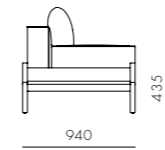

Float Sofa 1 Seater - Armless

CODE & MATERIALS

FL-S411
Powder coated steel frame,
Upholstery, Plywood

DIMENSIONS

W1110 x D940 x H715 (875) mm
Seating height: 435mm

Float Sofa 1 Seater - 1 Arm

CODE & MATERIALS

FL-S412
Powder coated steel frame,
Upholstery, Plywood

DIMENSIONS

W1110 x D940 x H715 (875) mm
Seating height: 435mm

Float Sofa 1 Seater - 2 Arm

CODE & MATERIALS

FL-S413
Powder coated steel frame,
Upholstery, Plywood

DIMENSIONS

W1110 x D940 x H715 (875) mm
Seating height: 435mm

Float Sofa 3 Seater - Armless

CODE & MATERIALS

FL-S431
Powder coated steel frame,
Upholstery, Plywood

DIMENSIONS

W2510 x D940 x H715 (875) mm
Seating height: 435mm

DIMENSIONS

W1840 x D940 x H715 (875) mm
Seating height: 435mm

Float Sofa 3 Seater - 2 Arm

CODE & MATERIALS

FL-S432
Powder coated steel frame,
Upholstery, Plywood

DIMENSIONS

W2510 x D940 x H715 (875) mm
Seating height: 435mm