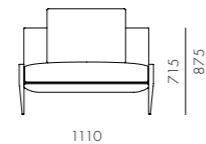

Float Sofa 1 Seater - Armless

CODE & MATERIALS

FL-S411
Powder coated steel frame,
Upholstery, Plywood

DIMENSIONS

W1110 x D940 x H715 (875) mm
Seating height: 435mm

Float Sofa 1 Seater - 1 Arm

CODE & MATERIALS

DIMENSIONS

W1110 x D940 x H715 (875) mm
Seating height: 435mm

Float Sofa 3 Seater - Armless

CODE & MATERIALS

FL-S431
Powder coated steel frame,
Upholstery, Plywood

DIMENSIONS

W2510 x D940 x H715 (875) mm
Seating height: 435mm

DIMENSIONS

W1840 x D940 x H715 (875) mm
Seating height: 435mm

Float Sofa 3 Seater - 2 Arm

CODE & MATERIALS

FL-S432
Powder coated steel frame,
Upholstery, Plywood

DIMENSIONS

W2510 x D940 x H715 (875) mm
Seating height: 435mm

DIMENSIONS

W2525 x D940 x H715 (875) mm
Seating height: 435mm

Float Sofa Side Table Small

CODE & MATERIALS
FL-S400-A1
Powder coated steel
frame, Plywood

DIMENSIONS
W845 x D160 x H152mm

Float Sofa Side Table Large