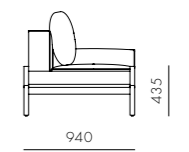

DIMENSIONS

W1110 x D940 x H715 (875) mm
Seating height: 435mm

Float Sofa 3 Seater - Armless

CODE & MATERIALS

FL-S431
Powder coated steel frame,
Upholstery, Plywood

DIMENSIONS

W2510 x D940 x H715 (875) mm
Seating height: 435mm

Float Sofa 2 Seater - Armless

CODE & MATERIALS

FL-S421
Powder coated steel frame,
Upholstery, Plywood

DIMENSIONS

W1840 x D940 x H715 (875) mm
Seating height: 435mm

Float Sofa 3 Seater - 1 Arm

CODE & MATERIALS

FL-S432
Powder coated steel frame,
Upholstery, Plywood

DIMENSIONS

W2510 x D940 x H715 (875) mm
Seating height: 435mm

Float Sofa 2 Seater - 1 Arm

CODE & MATERIALS

FL-S422
Powder coated steel frame,
Upholstery, Plywood

DIMENSIONS

W1840 x D940 x H715 (875) mm
Seating height: 435mm

Float Sofa 3 Seater - 2 Arm

CODE & MATERIALS

FL-S432
Powder coated steel frame,
Upholstery, Plywood

DIMENSIONS

W2510 x D940 x H715 (875) mm
Seating height: 435mm