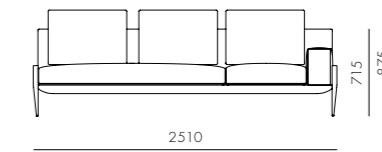

DIMENSIONS

W1110 x D940 x H715 (875) mm
Seating height: 435mm

Float Sofa 3 Seater - Armless

CODE & MATERIALS

FL-S431
Powder coated steel frame,
Upholstery, Plywood

DIMENSIONS

W2510 x D940 x H715 (875) mm
Seating height: 435mm

Float Sofa 2 Seater - Armless

CODE & MATERIALS

FL-S421
Powder coated steel frame,
Upholstery, Plywood

DIMENSIONS

W1840 x D940 x H715 (875) mm
Seating height: 435mm

Float Sofa 3 Seater - 1 Arm

CODE & MATERIALS

FL-S432
Powder coated steel frame,
Upholstery, Plywood

DIMENSIONS

W2510 x D940 x H715 (875) mm
Seating height: 435mm

Float Sofa 2 Seater - 1 Arm

CODE & MATERIALS

FL-S422
Powder coated steel frame,
Upholstery, Plywood

DIMENSIONS

W1840 x D940 x H715 (875) mm
Seating height: 435mm

Float Sofa 3 Seater - 2 Arm

CODE & MATERIALS

FL-S432
Powder coated steel frame,
Upholstery, Plywood

DIMENSIONS

W2510 x D940 x H715 (875) mm
Seating height: 435mm