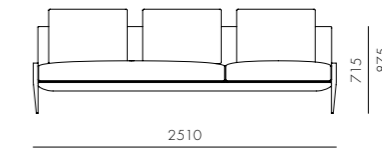

FL-S412
Powder coated steel frame,
Upholstery, Plywood

DIMENSIONS

W1110 x D940 x H715 (875) mm
Seating height: 435mm

Float Sofa 1 Seater - 2 Arm

CODE & MATERIALS

FL-S413
Powder coated steel frame,
Upholstery, Plywood

DIMENSIONS

W1110 x D940 x H715 (875) mm
Seating height: 435mm

Float Sofa 3 Seater - Armless

CODE & MATERIALS

FL-S431
Powder coated steel frame,
Upholstery, Plywood

DIMENSIONS

W2510 x D940 x H715 (875) mm
Seating height: 435mm

Float Sofa 2 Seater - Armless

CODE & MATERIALS

FL-S421
Powder coated steel frame,
Upholstery, Plywood

DIMENSIONS

W1840 x D940 x H715 (875) mm
Seating height: 435mm

Float Sofa 3 Seater - 1 Arm

CODE & MATERIALS

DIMENSIONS

W1840 x D940 x H715 (875) mm
Seating height: 435mm

Float Sofa 3 Seater - 2 Arm

CODE & MATERIALS

FL-S432
Powder coated steel frame,
Upholstery, Plywood

DIMENSIONS

W2510 x D940 x H715 (875) mm
Seating height: 435mm