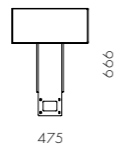

DIMENSIONS

W1840 x D940 x H715 (875) mm
Seating height: 435mm

Float Sofa 3 Seater - 2 Arm

CODE & MATERIALS

FL-S432
Powder coated steel frame,
Upholstery, Plywood

DIMENSIONS

W2510 x D940 x H715 (875) mm
Seating height: 435mm

DIMENSIONS

W2525 x D940 x H715 (875) mm
Seating height: 435mm

Float Sofa Side Table Small

CODE & MATERIALS
FL-S400-A1
Powder coated steel
frame, Plywood

DIMENSIONS
W845 x D160 x H152mm

Float Sofa Side Table Large

CODE & MATERIALS
FL-S400-A2
Powder coated steel
frame, Plywood

DIMENSIONS
W845 x D390 x H152mm

Float Sofa Headrest Small

CODE & MATERIALS
FL-S400-A3
Powder coated steel frame,
upholstery, Plywood

DIMENSIONS
W475 x D197 x H666mm

Float Sofa Headrest Large

CODE & MATERIALS
FL-S400-A4
Powder coated steel frame,
upholstery, Plywood

DIMENSIONS
W475 x D197 x H790mm