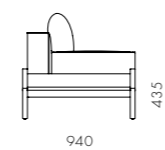

FL-S432
Powder coated steel frame,
Upholstery, Plywood

DIMENSIONS

W2510 x D940 x H715 (875) mm
Seating height: 435mm

Float Sofa 2 Seater - 1 Arm

CODE & MATERIALS

FL-S422
Powder coated steel frame,
Upholstery, Plywood

DIMENSIONS

W1840 x D940 x H715 (875) mm
Seating height: 435mm

Float Sofa 3 Seater - 2 Arm

CODE & MATERIALS

FL-S432
Powder coated steel frame,
Upholstery, Plywood

DIMENSIONS

W2510 x D940 x H715 (875) mm
Seating height: 435mm

Float Sofa 2 Seater - 2 Arm

CODE & MATERIALS

FL-S423
Powder coated steel frame,
Upholstery, Plywood

DIMENSIONS

W1840 x D940 x H715 (875) mm
Seating height: 435mm

Float Sofa L-Shape L / R

CODE & MATERIALS

FL-441-L
FL-441-R
Powder coated steel frame,
Upholstery, Plywood

DIMENSIONS

W2525 x D940 x H715 (875) mm
Seating height: 435mm

Float Sofa Side Table Small

CODE & MATERIALS
FL-S400-A1
Powder coated steel
frame, Plywood

DIMENSIONS
W845 x D160 x H152mm

Float Sofa Side Table Large