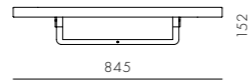

DIMENSIONS

W2525 x D940 x H715 (875) mm
Seating height: 435mm

Float Sofa Side Table Small

CODE & MATERIALS
FL-S400-A1
Powder coated steel
frame, Plywood

DIMENSIONS
W845 x D160 x H152mm

Float Sofa Side Table Large

CODE & MATERIALS
FL-S400-A2
Powder coated steel
frame, Plywood

DIMENSIONS
W845 x D390 x H152mm

Float Sofa Headrest Small

CODE & MATERIALS
FL-S400-A3
Powder coated steel frame,
upholstery, Plywood

DIMENSIONS
W475 x D197 x H666mm