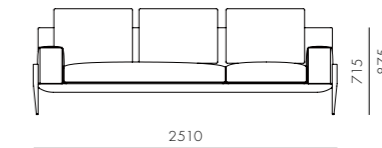

FL-S432
Powder coated steel frame,
Upholstery, Plywood

DIMENSIONS

W2510 x D940 x H715 (875) mm
Seating height: 435mm

Float Sofa 2 Seater - 1 Arm

CODE & MATERIALS

FL-S422
Powder coated steel frame,
Upholstery, Plywood

DIMENSIONS

W1840 x D940 x H715 (875) mm
Seating height: 435mm

Float Sofa 3 Seater - 2 Arm

CODE & MATERIALS

FL-S432
Powder coated steel frame,
Upholstery, Plywood

DIMENSIONS

W2510 x D940 x H715 (875) mm
Seating height: 435mm

Float Sofa 2 Seater - 2 Arm

CODE & MATERIALS

FL-S423
Powder coated steel frame,
Upholstery, Plywood

DIMENSIONS

W1840 x D940 x H715 (875) mm
Seating height: 435mm

Float Sofa L-Shape L / R

CODE & MATERIALS

FL-441-L
FL-441-R
Powder coated steel frame,
Upholstery, Plywood

DIMENSIONS

W2525 x D940 x H715 (875) mm
Seating height: 435mm

Float Sofa Side Table Small

CODE & MATERIALS
FL-S400-A1
Powder coated steel
frame, Plywood

DIMENSIONS
W845 x D160 x H152mm

Float Sofa Side Table Large