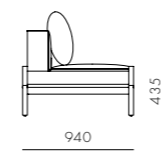

FL-S412
Powder coated steel frame,
Upholstery, Plywood

DIMENSIONS

W1110 x D940 x H715 (875) mm
Seating height: 435mm

Float Sofa 1 Seater - 2 Arm

CODE & MATERIALS

FL-S413
Powder coated steel frame,
Upholstery, Plywood

DIMENSIONS

W1110 x D940 x H715 (875) mm
Seating height: 435mm

Float Sofa 3 Seater - Armless

CODE & MATERIALS

FL-S431
Powder coated steel frame,
Upholstery, Plywood

DIMENSIONS

W2510 x D940 x H715 (875) mm
Seating height: 435mm

Float Sofa 2 Seater - Armless

CODE & MATERIALS

FL-S421
Powder coated steel frame,
Upholstery, Plywood

DIMENSIONS

W1840 x D940 x H715 (875) mm
Seating height: 435mm

Float Sofa 3 Seater - 1 Arm

CODE & MATERIALS

DIMENSIONS

W1840 x D940 x H715 (875) mm
Seating height: 435mm

Float Sofa 3 Seater - 2 Arm

CODE & MATERIALS

FL-S432
Powder coated steel frame,
Upholstery, Plywood

DIMENSIONS

W2510 x D940 x H715 (875) mm
Seating height: 435mm