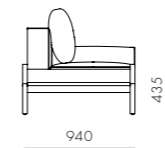

DIMENSIONS

W1110 x D940 x H715 (875) mm
Seating height: 435mm

Float Sofa 3 Seater - Armless

CODE & MATERIALS

FL-S431
Powder coated steel frame,
Upholstery, Plywood

DIMENSIONS

W2510 x D940 x H715 (875) mm
Seating height: 435mm

Float Sofa 2 Seater - Armless

CODE & MATERIALS

FL-S421
Powder coated steel frame,
Upholstery, Plywood

DIMENSIONS

W1840 x D940 x H715 (875) mm
Seating height: 435mm

Float Sofa 3 Seater - 1 Arm

CODE & MATERIALS

FL-S432
Powder coated steel frame,
Upholstery, Plywood

DIMENSIONS

W2510 x D940 x H715 (875) mm
Seating height: 435mm

Float Sofa 2 Seater - 1 Arm

CODE & MATERIALS

FL-S422
Powder coated steel frame,
Upholstery, Plywood

DIMENSIONS

W1840 x D940 x H715 (875) mm
Seating height: 435mm

Float Sofa 3 Seater - 2 Arm

CODE & MATERIALS

FL-S432
Powder coated steel frame,
Upholstery, Plywood

DIMENSIONS

W2510 x D940 x H715 (875) mm
Seating height: 435mm