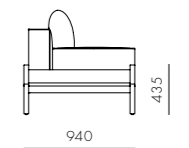

DIMENSIONS

W1110 x D940 x H715 (875) mm
Seating height: 435mm

Float Sofa 3 Seater - Armless

CODE & MATERIALS

FL-S431
Powder coated steel frame,
Upholstery, Plywood

DIMENSIONS

W2510 x D940 x H715 (875) mm
Seating height: 435mm

DIMENSIONS

W1840 x D940 x H715 (875) mm
Seating height: 435mm

Float Sofa 3 Seater - 2 Arm

CODE & MATERIALS

FL-S432
Powder coated steel frame,
Upholstery, Plywood

DIMENSIONS

W2510 x D940 x H715 (875) mm
Seating height: 435mm

Float Sofa 2 Seater - 2 Arm

CODE & MATERIALS

FL-S423
Powder coated steel frame,
Upholstery, Plywood

DIMENSIONS

W1840 x D940 x H715 (875) mm
Seating height: 435mm

Float Sofa L-Shape L / R

CODE & MATERIALS

FL-441-L
FL-441-R
Powder coated steel frame,
Upholstery, Plywood

DIMENSIONS

W2525 x D940 x H715 (875) mm
Seating height: 435mm

Float Sofa Side Table Small

CODE & MATERIALS
FL-S400-A1
Powder coated steel
frame, Plywood

DIMENSIONS
W845 x D160 x H152mm

Float Sofa Side Table Large