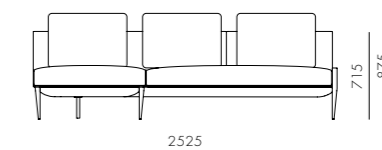

DIMENSIONS

W1110 x D940 x H715 (875) mm
Seating height: 435mm

Float Sofa 3 Seater - Armless

CODE & MATERIALS

FL-S431
Powder coated steel frame,
Upholstery, Plywood

DIMENSIONS

W2510 x D940 x H715 (875) mm
Seating height: 435mm

DIMENSIONS

W1840 x D940 x H715 (875) mm
Seating height: 435mm

Float Sofa 3 Seater - 2 Arm

CODE & MATERIALS

FL-S432
Powder coated steel frame,
Upholstery, Plywood

DIMENSIONS

W2510 x D940 x H715 (875) mm
Seating height: 435mm

Float Sofa 2 Seater - 2 Arm

CODE & MATERIALS

FL-S423
Powder coated steel frame,
Upholstery, Plywood

DIMENSIONS

W1840 x D940 x H715 (875) mm
Seating height: 435mm

Float Sofa L-Shape L / R

CODE & MATERIALS

FL-441-L
FL-441-R
Powder coated steel frame,
Upholstery, Plywood

DIMENSIONS

W2525 x D940 x H715 (875) mm
Seating height: 435mm

Float Sofa Side Table Small

CODE & MATERIALS
FL-S400-A1
Powder coated steel
frame, Plywood

DIMENSIONS
W845 x D160 x H152mm

Float Sofa Side Table Large