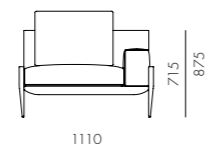

Float Sofa 1 Seater - Armless

CODE & MATERIALS

FL-S411
Powder coated steel frame,
Upholstery, Plywood

DIMENSIONS

W1110 x D940 x H715 (875) mm
Seating height: 435mm

Float Sofa 1 Seater - 1 Arm

CODE & MATERIALS

FL-S412
Powder coated steel frame,
Upholstery, Plywood

DIMENSIONS

W1110 x D940 x H715 (875) mm
Seating height: 435mm

Float Sofa 1 Seater - 2 Arm

CODE & MATERIALS

FL-S413
Powder coated steel frame,
Upholstery, Plywood

DIMENSIONS

W1110 x D940 x H715 (875) mm
Seating height: 435mm

Float Sofa 3 Seater - Armless

CODE & MATERIALS

FL-S431
Powder coated steel frame,
Upholstery, Plywood

DIMENSIONS

W2510 x D940 x H715 (875) mm
Seating height: 435mm

DIMENSIONS

W1840 x D940 x H715 (875) mm
Seating height: 435mm

Float Sofa 3 Seater - 2 Arm

CODE & MATERIALS

FL-S432
Powder coated steel frame,
Upholstery, Plywood

DIMENSIONS

W2510 x D940 x H715 (875) mm
Seating height: 435mm