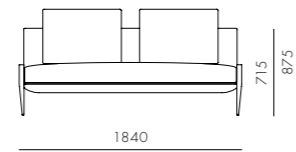

FL-S412
Powder coated steel frame,
Upholstery, Plywood

DIMENSIONS

W1110 x D940 x H715 (875) mm
Seating height: 435mm

Float Sofa 1 Seater - 2 Arm

CODE & MATERIALS

FL-S413
Powder coated steel frame,
Upholstery, Plywood

DIMENSIONS

W1110 x D940 x H715 (875) mm
Seating height: 435mm

Float Sofa 3 Seater - Armless

CODE & MATERIALS

FL-S431
Powder coated steel frame,
Upholstery, Plywood

DIMENSIONS

W2510 x D940 x H715 (875) mm
Seating height: 435mm

Float Sofa 2 Seater - Armless

CODE & MATERIALS

FL-S421
Powder coated steel frame,
Upholstery, Plywood

DIMENSIONS

W1840 x D940 x H715 (875) mm
Seating height: 435mm

Float Sofa 3 Seater - 1 Arm

CODE & MATERIALS

DIMENSIONS

W2525 x D940 x H715 (875) mm
Seating height: 435mm

Float Sofa Side Table Small

CODE & MATERIALS
FL-S400-A1
Powder coated steel
frame, Plywood

DIMENSIONS
W845 x D160 x H152mm

Float Sofa Side Table Large