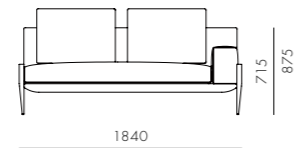

DIMENSIONS

W1110 x D940 x H715 (875) mm
Seating height: 435mm

Float Sofa 3 Seater - Armless

CODE & MATERIALS

FL-S431
Powder coated steel frame,
Upholstery, Plywood

DIMENSIONS

W2510 x D940 x H715 (875) mm
Seating height: 435mm

Float Sofa 2 Seater - Armless

CODE & MATERIALS

FL-S421
Powder coated steel frame,
Upholstery, Plywood

DIMENSIONS

W1840 x D940 x H715 (875) mm
Seating height: 435mm

Float Sofa 3 Seater - 1 Arm

CODE & MATERIALS

FL-S432
Powder coated steel frame,
Upholstery, Plywood

DIMENSIONS

W2510 x D940 x H715 (875) mm
Seating height: 435mm

Float Sofa 2 Seater - 1 Arm

CODE & MATERIALS

FL-S422
Powder coated steel frame,
Upholstery, Plywood

DIMENSIONS

W1840 x D940 x H715 (875) mm
Seating height: 435mm

Float Sofa 3 Seater - 2 Arm

CODE & MATERIALS

FL-S432
Powder coated steel frame,
Upholstery, Plywood

DIMENSIONS

W2510 x D940 x H715 (875) mm
Seating height: 435mm