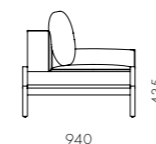

Float Sofa 1 Seater - Armless

CODE & MATERIALS

FL-S411
Powder coated steel frame,
Upholstery, Plywood

DIMENSIONS

W1110 x D940 x H715 (875) mm
Seating height: 435mm

Float Sofa 1 Seater - 1 Arm

CODE & MATERIALS

FL-S412
Powder coated steel frame,
Upholstery, Plywood

DIMENSIONS

W1110 x D940 x H715 (875) mm
Seating height: 435mm

Float Sofa 1 Seater - 2 Arm

CODE & MATERIALS

FL-S413
Powder coated steel frame,
Upholstery, Plywood

DIMENSIONS

W1110 x D940 x H715 (875) mm
Seating height: 435mm

Float Sofa 3 Seater - Armless

CODE & MATERIALS

FL-S431
Powder coated steel frame,
Upholstery, Plywood

DIMENSIONS

W2510 x D940 x H715 (875) mm
Seating height: 435mm

DIMENSIONS

W1840 x D940 x H715 (875) mm
Seating height: 435mm

Float Sofa 3 Seater - 2 Arm

CODE & MATERIALS

FL-S432
Powder coated steel frame,
Upholstery, Plywood

DIMENSIONS

W2510 x D940 x H715 (875) mm
Seating height: 435mm