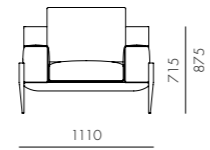

Float Sofa 1 Seater - Armless

CODE & MATERIALS

FL-S411
Powder coated steel frame,
Upholstery, Plywood

DIMENSIONS

W1110 x D940 x H715 (875) mm
Seating height: 435mm

Float Sofa 1 Seater - 1 Arm

CODE & MATERIALS

FL-S412
Powder coated steel frame,
Upholstery, Plywood

DIMENSIONS

W1110 x D940 x H715 (875) mm
Seating height: 435mm

Float Sofa 1 Seater - 2 Arm

CODE & MATERIALS

FL-S413
Powder coated steel frame,
Upholstery, Plywood

DIMENSIONS

W1110 x D940 x H715 (875) mm
Seating height: 435mm

Float Sofa 3 Seater - Armless

CODE & MATERIALS

FL-S431
Powder coated steel frame,
Upholstery, Plywood

DIMENSIONS

W2510 x D940 x H715 (875) mm
Seating height: 435mm

DIMENSIONS

W1840 x D940 x H715 (875) mm
Seating height: 435mm

Float Sofa 3 Seater - 2 Arm

CODE & MATERIALS

FL-S432
Powder coated steel frame,
Upholstery, Plywood

DIMENSIONS

W2510 x D940 x H715 (875) mm
Seating height: 435mm