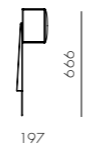

Float Sofa 2 Seater - 2 Arm

CODE & MATERIALS

FL-S423
Powder coated steel frame,
Upholstery, Plywood

DIMENSIONS

W1840 x D940 x H715 (875) mm
Seating height: 435mm

Float Sofa L-Shape L / R

CODE & MATERIALS

FL-441-L
FL-441-R
Powder coated steel frame,
Upholstery, Plywood

DIMENSIONS

W2525 x D940 x H715 (875) mm
Seating height: 435mm

Float Sofa Side Table Small

CODE & MATERIALS
FL-S400-A1
Powder coated steel
frame, Plywood

DIMENSIONS
W845 x D160 x H152mm

Float Sofa Side Table Large

CODE & MATERIALS
FL-S400-A2
Powder coated steel
frame, Plywood

DIMENSIONS
W845 x D390 x H152mm

Float Sofa Headrest Small

CODE & MATERIALS
FL-S400-A3
Powder coated steel frame,
upholstery, Plywood

DIMENSIONS
W475 x D197 x H666mm

Float Sofa Headrest Large

CODE & MATERIALS
FL-S400-A4
Powder coated steel frame,
upholstery, Plywood

DIMENSIONS
W475 x D197 x H790mm