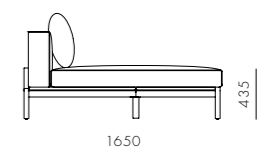

DIMENSIONS

W1110 x D940 x H715 (875) mm
Seating height: 435mm

Float Sofa 3 Seater - Armless

CODE & MATERIALS

FL-S431
Powder coated steel frame,
Upholstery, Plywood

DIMENSIONS

W2510 x D940 x H715 (875) mm
Seating height: 435mm

DIMENSIONS

W1840 x D940 x H715 (875) mm
Seating height: 435mm

Float Sofa 3 Seater - 2 Arm

CODE & MATERIALS

FL-S432
Powder coated steel frame,
Upholstery, Plywood

DIMENSIONS

W2510 x D940 x H715 (875) mm
Seating height: 435mm

Float Sofa 2 Seater - 2 Arm

CODE & MATERIALS

FL-S423
Powder coated steel frame,
Upholstery, Plywood

DIMENSIONS

W1840 x D940 x H715 (875) mm
Seating height: 435mm

Float Sofa L-Shape L / R

CODE & MATERIALS

FL-441-L
FL-441-R
Powder coated steel frame,
Upholstery, Plywood

DIMENSIONS

W2525 x D940 x H715 (875) mm
Seating height: 435mm

Float Sofa Side Table Small

CODE & MATERIALS
FL-S400-A1
Powder coated steel
frame, Plywood

DIMENSIONS
W845 x D160 x H152mm

Float Sofa Side Table Large