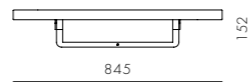

DIMENSIONS

W2525 x D940 x H715 (875) mm
Seating height: 435mm

Float Sofa Side Table Small

CODE & MATERIALS
FL-S400-A1
Powder coated steel
frame, Plywood

DIMENSIONS
W845 x D160 x H152mm

Float Sofa Side Table Large

CODE & MATERIALS
FL-S400-A2
Powder coated steel
frame, Plywood

DIMENSIONS
W845 x D390 x H152mm

Float Sofa Headrest Small

CODE & MATERIALS
FL-S400-A3
Powder coated steel frame,
upholstery, Plywood

DIMENSIONS
W475 x D197 x H666mm