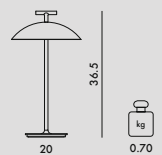

9720/B9720/U9720
Direct power supply

1.5W integrated LED
2700°K CRI 80
50.000 h.
200lm