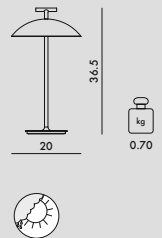

9710/B9710/U9710
Dimmable battery version

1.5W integrated LED
2700°K CRI 80
50.000 h.
DIMMER BATTERY LIFE
10lm 40h
200lm 7h