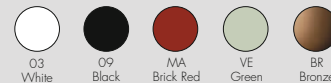

MATERIAL
Polyester powder-coated steel

9700/B/U 1 19.0 0.396 52X53X144