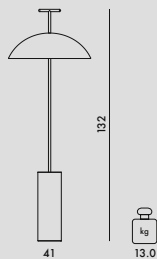

9700/B9700/U9700
Dimmable

3x Max 5W Led E14
2700°K CRI 80
20.000 h.
DIMMER 3x 550lm
3x MAX 5W LED Type G

MATERIAL
Polyester powder-coated steel

JJ15
Pack of 3 E14 5W LED light bulb included
Cannot be sold separately from 9700/B9700