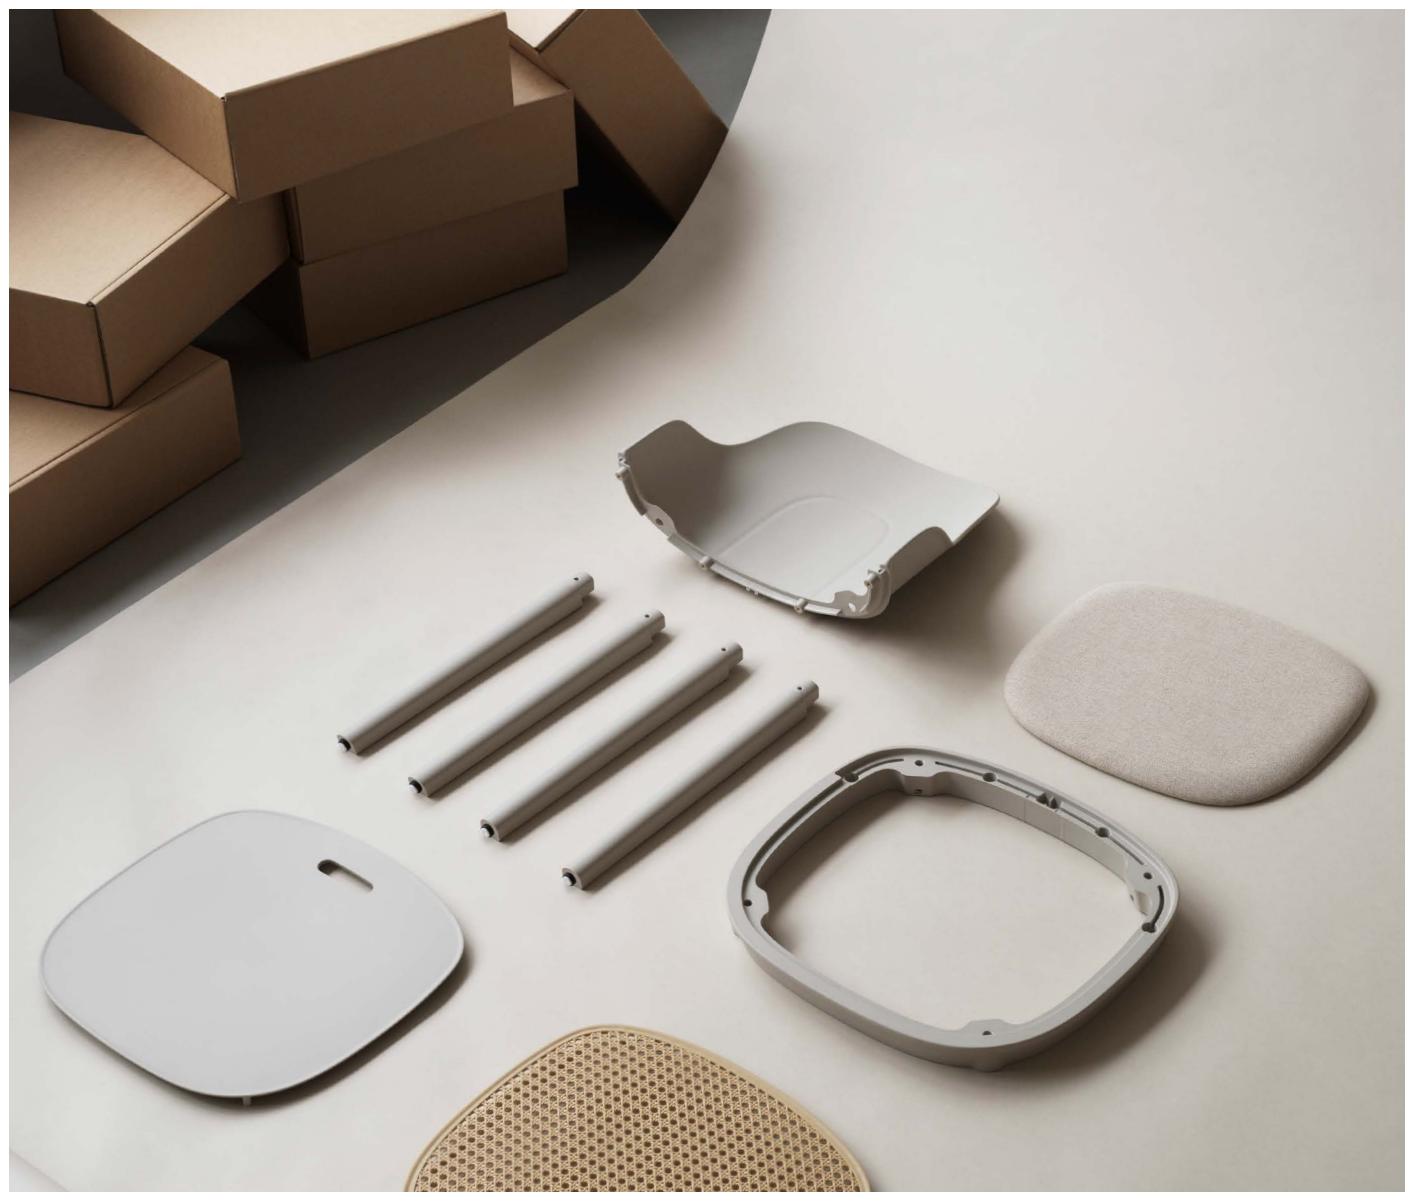

► Construction

The Allez chair is a knock-down component-based chair consisting of seven main components of a frame, a seat, a backrest and four legs. The chair is suitable for indoor or outdoor use and all parts are replaceable. The Allez chair is gas-injection molded using pure polypropylene (PP) and weighs only 3.6 kg. The seat is available in polyamide (PA) with a subtle cut-out, molded wicker in PP or with upholstery for indoor or outdoor. The legs are available in PP or lacquered oak. The Allez chair is delivered flat-packed or can be ordered assembled. A small set of tools and an instruction manual are included.

Maintenance

Clean with a damp cloth.

Test

European standards Level 2
(EN 16139:2013 and EN 1022:2005).
ANSI/BIFMA X5.1 – 2017

normann

C O P E N H A G E N