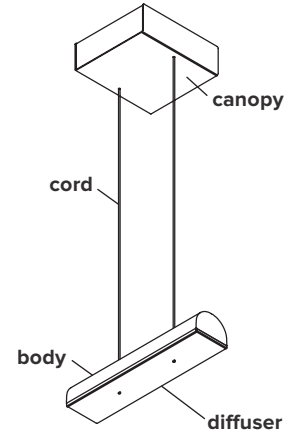

ORDER GUIDE: SKU

COLLECTION	MODEL	BODY	CORD	CANOPY
HUT hutchison	01	BK black	BK black	BK black
		WH white	WH white	WH white
		TC terracota		TC terracota
		BG beige		BG beige
		AL aluminium		
HUT	01	BK	BK	BK

COLOUR TEMPERATURE (CCT)	DIMMING
WL warm light (2700K)	ZT 0-10V dimming
NL neutral light (3000K)	PH phase dimming
D27 dim to warm (2700K-2200K)	
D30 dim to warm (3000K-2200K)	
CCT other CCT available upon request *	
WL	ZT = HUT01BKBKBKWLZT example

* Specific CCT selection only available in 100K increments, from 2200K to 4000K inclusively. Not available with Dim-to-Warm feature.