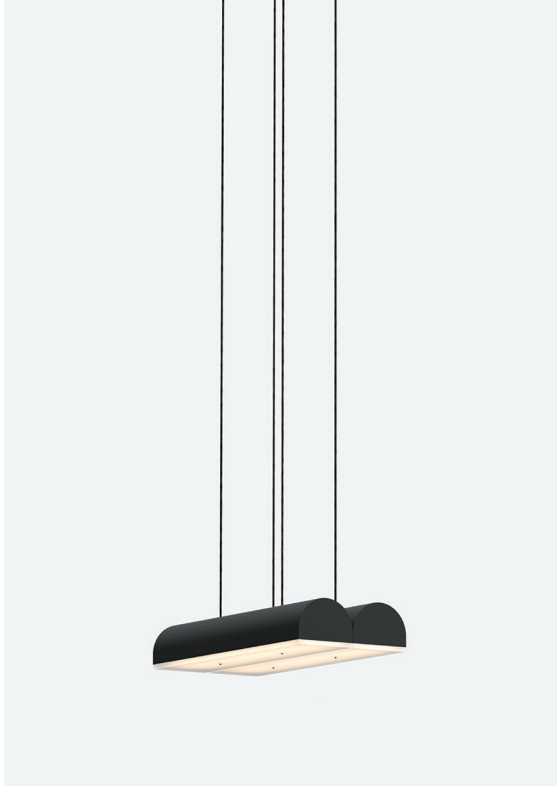

HUTCHISON 01

Hutchison is the thoughtful study of soft curves and hard lines—a rivalry of vertical and horizontal forces and a play of scale and repetition. Alone, it self-defines as a frank, decorative pendant light. In multiples, it evokes the iconic patterns of Middle Eastern archways and Roman terracotta roofs.

type:	suspension
construction:	powder coated or polished aluminum body PMMA frosted diffuser polyester cord
specifications:	source: LED array, integrated power consumption: 10W lumen output: 2700K- 787lm 3000K- 846lm colour rendering index: ≥90 CRI colour consistency: 3 SDCM expected lifetime: ≥50 000h
control:	120/277V on/off, 0-10V or phase dimming (120V only) 220-240V on/off or phase dimming refer to our recommended list of dimmer models
cord length:	108" / 275 cm
weight:	1.7lb / 0.8kg
certifications:	    IP20
warranty:	2 years

HUTCHISON 02

Hutchison is the thoughtful study of soft curves and hard lines—a rivalry of vertical and horizontal forces and a play of scale and repetition. Alone, it self-defines as a frank, decorative pendant light. In multiples, it evokes the iconic patterns of Middle Eastern archways and Roman terracotta roofs.

type:	suspension
construction:	powder coated or polished aluminum body PMMA frosted diffuser polyester cord
specifications:	source: LED array, integrated power consumption: 19W lumen output: 2700K- 1546lm 3000K- 1663lm colour rendering index: ≥90 CRI colour consistency: 3 SDCM expected lifetime: ≥50 000h
control:	120/277V on/off, 0-10V or phase dimming (120V only) 220-240V on/off or phase dimming refer to our recommended list of dimmer models
cord length:	108" / 275 cm
weight:	3.4lb / 1.6kg
certifications:	    IP20
warranty:	2 years