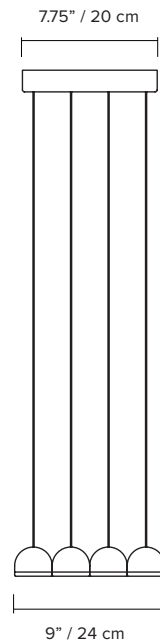

HUTCHISON 04

Hutchison is the thoughtful study of soft curves and hard lines—a rivalry of vertical and horizontal forces and a play of scale and repetition. Alone, it self-defines as a frank, decorative pendant light. In multiples, it evokes the iconic patterns of Middle Eastern archways and Roman terracotta roofs.

- **type:** suspension
- **construction:** powder coated or polished aluminum body
  PMMA frosted diffuser
  polyester cord
- **specifications:** source: LED array, integrated
  power consumption: 32W
  lumen output: 2700K- 2619lm
  3000K- 2817lm
  colour rendering index: ≥ 90 CRI
  colour consistency: 3 SDCM
  expected lifetime: $\geq 50\ 000$ h
- **control:** 120/277V on/off, 0-10V or phase dimming (120V only)
  220-240V on/off or phase dimming
  refer to our recommended list of dimmer models
- **cord length:** 108" / 275 cm
- **weight:** 6.8lb / 3.2kg
- **certifications:** IP20
- **warranty:** 2 years