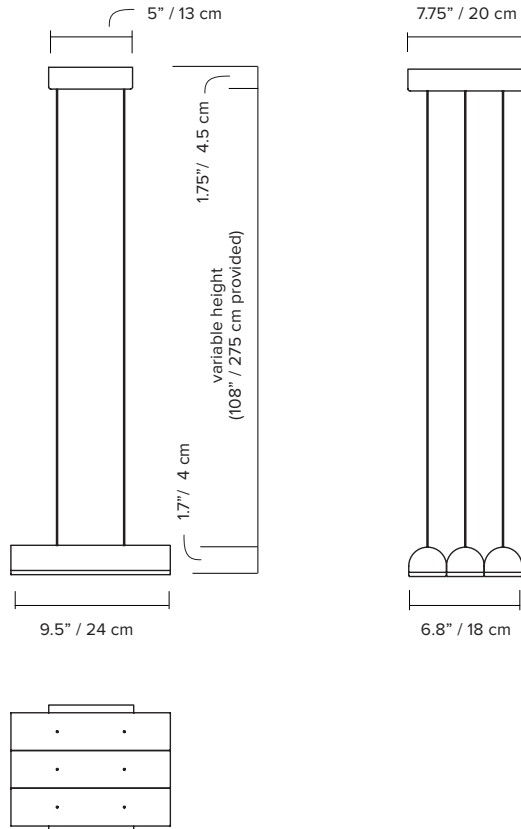

type:	suspension
construction:	powder coated or polished aluminum body PMMA frosted diffuser polyester cord
specifications:	source: LED array, integrated power consumption: 10W lumen output: 2700K- 787lm 3000K- 846lm colour rendering index: ≥90 CRI colour consistency: 3 SDCM expected lifetime: ≥50 000h
control:	120/277V on/off, 0-10V or phase dimming (120V only) 220-240V on/off or phase dimming refer to our recommended list of dimmer models
cord length:	108" / 275 cm
weight:	1.7lb / 0.8kg
certifications:	    IP20
warranty:	2 years

type:	suspension
construction:	powder coated or polished aluminum body PMMA frosted diffuser polyester cord
specifications:	source: LED array, integrated power consumption: 19W lumen output: 2700K- 1546lm 3000K- 1663lm colour rendering index: ≥90 CRI colour consistency: 3 SDCM expected lifetime: ≥50 000h
control:	120/277V on/off, 0-10V or phase dimming (120V only) 220-240V on/off or phase dimming refer to our recommended list of dimmer models
cord length:	108" / 275 cm
weight:	3.4lb / 1.6kg
certifications:	    IP20
warranty:	2 years

- type:** suspension
- construction:** powder coated or polished aluminum body
PMMA frosted diffuser
polyester cord
- specifications:** source: LED array, integrated
power consumption: 26W
lumen output: 2700K- 2143lm
3000K- 2305lm
colour rendering index: ≥90 CRI
colour consistency: 3 SDCM
expected lifetime: ≥50 000h
- control:** 120/277V on/off, 0-10V or phase dimming (120V only)
220-240V on/off or phase dimming
refer to our recommended list of dimmer models
- cord length:** 108" / 275 cm
- weight:** 5.1 lb / 2.4kg
- certifications:**     IP20
- warranty:** 2 years