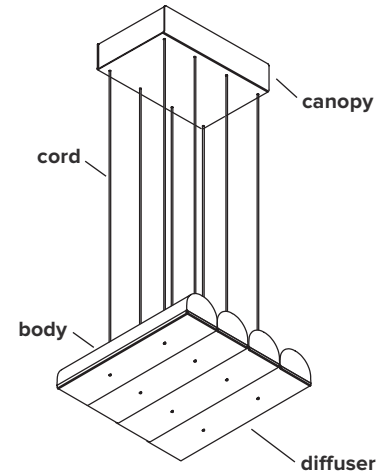

ORDER GUIDE: SKU

COLLECTION	MODEL	BODY	CORD	CANOPY
HUT hutchison	04	BK black	BK black	BK black
		WH white	WH white	WH white
		TC terracota		TC terracota
		BG beige		BG beige
		AL aluminium		
HUT	04	BK	BK	BK

COLOUR TEMPERATURE (CCT)	DIMMING
WL warm light (2700K)	ZT 0-10V dimming
NL neutral light (3000K)	PH phase dimming
D27 dim to warm (2700K to 2200K)	
D30 dim to warm (3000K to 2200K)	
CCT other CCT available upon request *	
WL	ZT = HUT04BKBKBKWLZT
	example

* Specific CCT selection only available in 100K increments, from 2200K to 4000K inclusively. Not available with Dim-to-Warm feature.

FINISH	CORD
textured black textured white textured terracotta textured beige polished aluminum	black white

NOTES:

- must be installed by an electrician
- LED may only be changed by Lambert & Fils or other authorized personnel
- offset option available upon request
- not protected against liquids (refer to IP20)
- additional charges for modifications or for special orders
- please refer to maintenance sheet on website for cleaning instructions