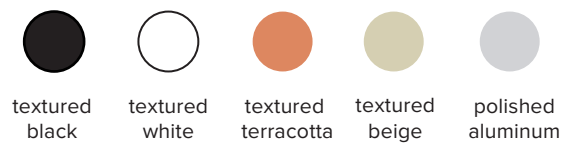

FINISH

CORD

NOTES:

- must be installed by an electrician
- LED may only be changed by Lambert & Fils or other authorized personnel
- offset option available upon request
- not protected against liquids (refer to IP20)
- additional charges for modifications or for special orders
- please refer to maintenance sheet on website for cleaning instructions