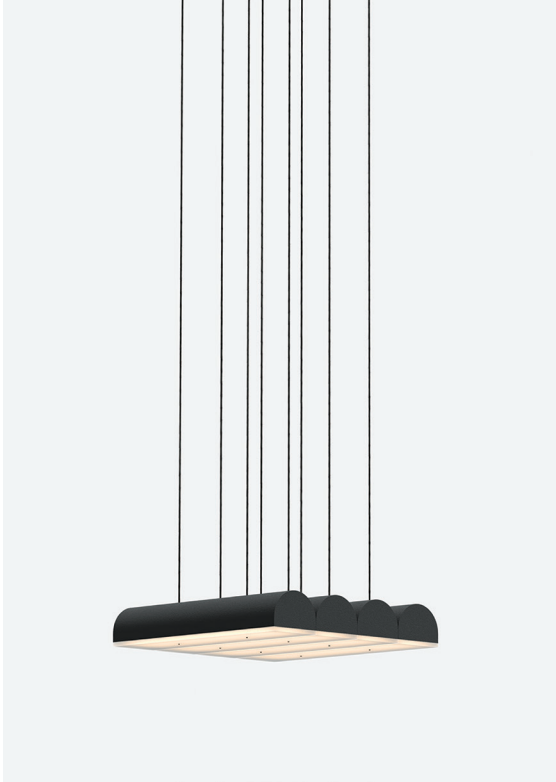

HUTCHISON 01

Hutchison is the thoughtful study of soft curves and hard lines—a rivalry of vertical and horizontal forces and a play of scale and repetition. Alone, it self-defines as a frank, decorative pendant light. In multiples, it evokes the iconic patterns of Middle Eastern archways and Roman terracotta roofs.

type:	suspension
construction:	powder coated or polished aluminum body PMMA frosted diffuser polyester cord
specifications:	source: LED array, integrated power consumption: 10W lumen output: 2700K- 787lm 3000K- 846lm colour rendering index: ≥90 CRI colour consistency: 3 SDCM expected lifetime: ≥50 000h
control:	120/277V on/off, 0-10V or phase dimming (120V only) 220-240V on/off or phase dimming refer to our recommended list of dimmer models
cord length:	108" / 275 cm
weight:	1.7lb / 0.8kg
certifications:	    IP20
warranty:	2 years

HUTCHISON 03

Hutchison is the thoughtful study of soft curves and hard lines—a rivalry of vertical and horizontal forces and a play of scale and repetition. Alone, it self-defines as a frank, decorative pendant light. In multiples, it evokes the iconic patterns of Middle Eastern archways and Roman terracotta roofs.

HUTCHISON 04

Hutchison is the thoughtful study of soft curves and hard lines—a rivalry of vertical and horizontal forces and a play of scale and repetition. Alone, it self-defines as a frank, decorative pendant light. In multiples, it evokes the iconic patterns of Middle Eastern archways and Roman terracotta roofs.