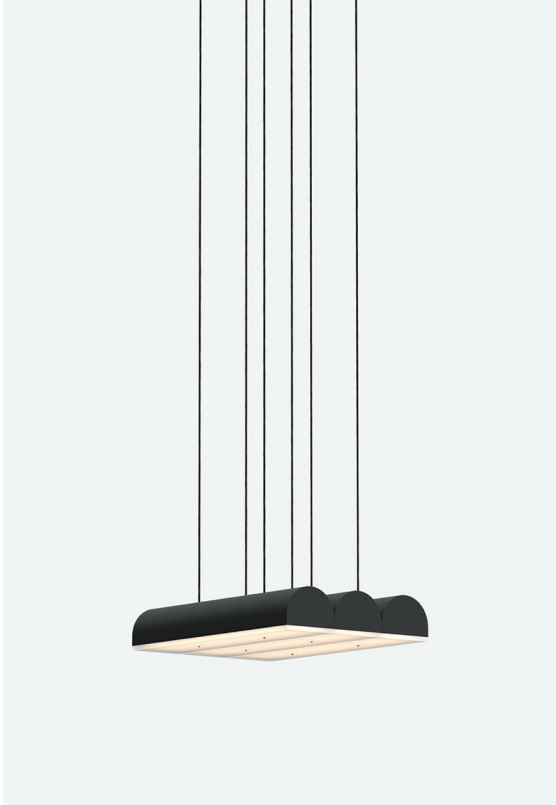

HUTCHISON 01

Hutchison is the thoughtful study of soft curves and hard lines—a rivalry of vertical and horizontal forces and a play of scale and repetition. Alone, it self-defines as a frank, decorative pendant light. In multiples, it evokes the iconic patterns of Middle Eastern archways and Roman terracotta roofs.

type:	suspension
construction:	powder coated or polished aluminum body PMMA frosted diffuser polyester cord
specifications:	source: LED array, integrated power consumption: 10W lumen output: 2700K- 787lm 3000K- 846lm colour rendering index: ≥90 CRI colour consistency: 3 SDCM expected lifetime: ≥50 000h
control:	120/277V on/off, 0-10V or phase dimming (120V only) 220-240V on/off or phase dimming refer to our recommended list of dimmer models
cord length:	108" / 275 cm
weight:	1.7lb / 0.8kg
certifications:	    IP20
warranty:	2 years

HUTCHISON 03

Hutchison is the thoughtful study of soft curves and hard lines—a rivalry of vertical and horizontal forces and a play of scale and repetition. Alone, it self-defines as a frank, decorative pendant light. In multiples, it evokes the iconic patterns of Middle Eastern archways and Roman terracotta roofs.