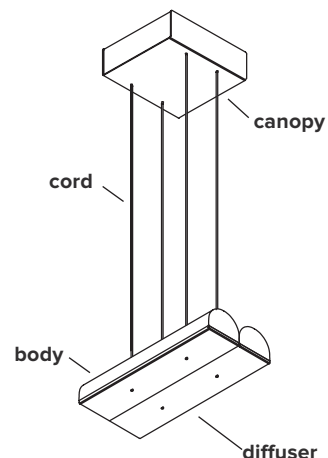

ORDER GUIDE: SKU

COLLECTION	MODEL	BODY	CORD	CANOPY
HUT hutchison	02	BK black WH white TC terracota BG beige AL aluminium	BK black WH white	BK black WH white TC terracota BG beige
HUT	02	BK	BK	BK

COLOUR TEMPERATURE (CCT)	DIMMING
WL warm light (2700K)	ZT 0-10V dimming
NL neutral light (3000K)	PH phase dimming
D27 dim to warm (2700K- 2200K)	
D30 dim to warm (3000K - 2200K)	
CCT other CCT available upon request *	
WL	ZT = HUT02BKBKBLWLZT
	example

* Specific CCT selection only available in 100K increments, from 2200K to 4000K inclusively. Not available with Dim-to-Warm feature.