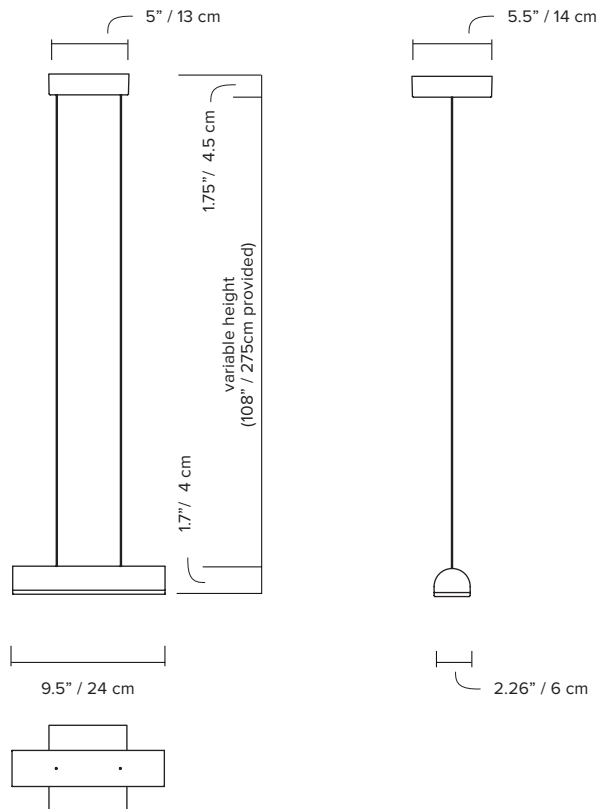

type:	suspension
construction:	powder coated or polished aluminum body PMMA frosted diffuser polyester cord
specifications:	source: LED array, integrated power consumption: 10W lumen output: 2700K- 787lm 3000K- 846lm colour rendering index: ≥90 CRI colour consistency: 3 SDCM expected lifetime: ≥50 000h
control:	120/277V on/off, 0-10V or phase dimming (120V only) 220-240V on/off or phase dimming refer to our recommended list of dimmer models
cord length:	108" / 275 cm
weight:	1.7lb / 0.8kg
certifications:	    IP20
warranty:	2 years

type:	suspension
construction:	powder coated or polished aluminum body PMMA frosted diffuser polyester cord
specifications:	source: LED array, integrated power consumption: 19W lumen output: 2700K- 1546lm 3000K- 1663lm colour rendering index: ≥90 CRI colour consistency: 3 SDCM expected lifetime: ≥50 000h
control:	120/277V on/off, 0-10V or phase dimming (120V only) 220-240V on/off or phase dimming refer to our recommended list of dimmer models
cord length:	108" / 275 cm
weight:	3.4lb / 1.6kg
certifications:	    IP20
warranty:	2 years