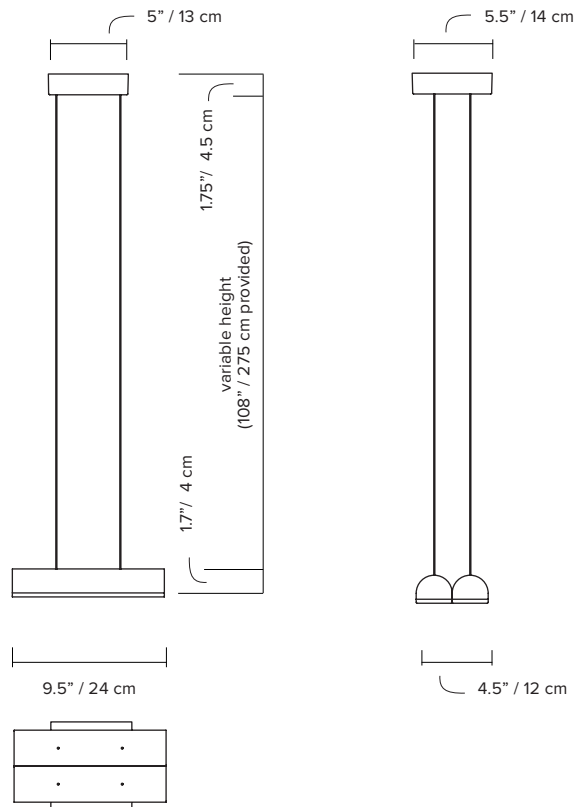

type:	suspension
construction:	powder coated or polished aluminum body PMMA frosted diffuser polyester cord
specifications:	source: LED array, integrated power consumption: 10W lumen output: 2700K- 787lm 3000K- 846lm colour rendering index: ≥90 CRI colour consistency: 3 SDCM expected lifetime: ≥50 000h
control:	120/277V on/off, 0-10V or phase dimming (120V only) 220-240V on/off or phase dimming refer to our recommended list of dimmer models
cord length:	108" / 275 cm
weight:	1.7lb / 0.8kg
certifications:	    IP20
warranty:	2 years

type:	suspension
construction:	powder coated or polished aluminum body PMMA frosted diffuser polyester cord
specifications:	source: LED array, integrated power consumption: 19W lumen output: 2700K- 1546lm 3000K- 1663lm colour rendering index: ≥90 CRI colour consistency: 3 SDCM expected lifetime: ≥50 000h
control:	120/277V on/off, 0-10V or phase dimming (120V only) 220-240V on/off or phase dimming refer to our recommended list of dimmer models
cord length:	108" / 275 cm
weight:	3.4lb / 1.6kg
certifications:	    IP20
warranty:	2 years