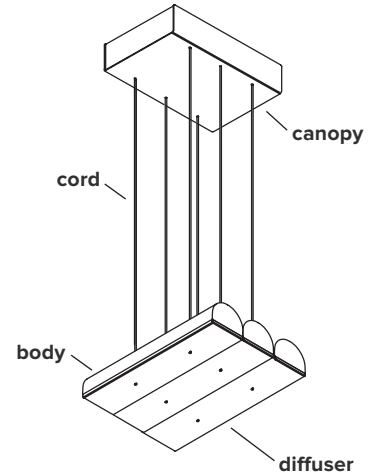

ORDER GUIDE: SKU

COLLECTION	MODEL	BODY	CORD	CANOPY
HUT hutchison	03	BK black WH white TC terracota BG beige AL aluminium	BK black WH white	BK black WH white TC terracota BG beige
HUT	03	BK	BK	BK

COLOUR TEMPERATURE (CCT)	DIMMING
WL warm light (2700K)	ZT 0-10V dimming
NL neutral light (3000K)	PH phase dimming
D27 dim to warm (2700K - 2200K)	
D30 dim to warm (3000K - 2200K)	
CCT other CCT available upon request *	
WL	ZT = HUT03BKBKWLZT example

* Specific CCT selection only available in 100K increments, from 2200K to 4000K inclusively. Not available with Dim-to-Warm feature.

FINISH	CORD
textured black textured white textured terracotta textured beige polished aluminum	black white

NOTES:

- must be installed by an electrician
- LED may only be changed by Lambert & Fils or other authorized personnel
- offset option available upon request
- not protected against liquids (refer to IP20)
- additional charges for modifications or for special orders
- please refer to maintenance sheet on website for cleaning instructions