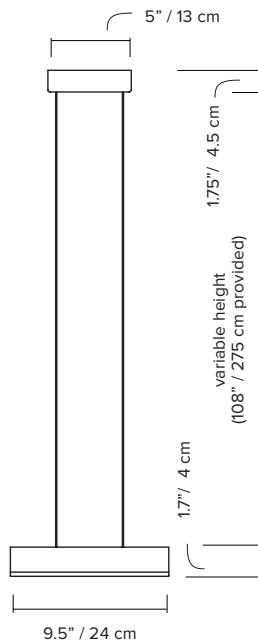

HUTCHISON 04

Hutchison is the thoughtful study of soft curves and hard lines—a rivalry of vertical and horizontal forces and a play of scale and repetition. Alone, it self-defines as a frank, decorative pendant light. In multiples, it evokes the iconic patterns of Middle Eastern archways and Roman terracotta roofs.

- **type:** suspension
- **construction:** powder coated or polished aluminum body
  PMMA frosted diffuser
  polyester cord
- **specifications:** source: LED array, integrated
  power consumption: 32W
  lumen output: 2700K- 2619lm
  3000K- 2817lm
  colour rendering index: ≥ 90 CRI
  colour consistency: 3 SDCM
  expected lifetime: $\geq 50\ 000$ h
- **control:** 120/277V on/off, 0-10V or phase dimming (120V only)
  220-240V on/off or phase dimming
  refer to our recommended list of dimmer models
- **cord length:** 108" / 275 cm
- **weight:** 6.8lb / 3.2kg
- **certifications:** IP20
- **warranty:** 2 years