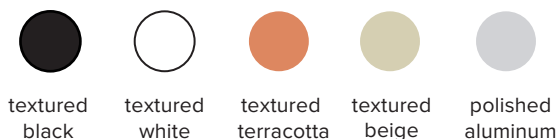

FINISH

CORD

NOTES:

- must be installed by an electrician
- LED may only be changed by Lambert & Fils or other authorized personnel
- offset option available upon request
- not protected against liquids (refer to IP20)
- additional charges for modifications or for special orders
- please refer to maintenance sheet on website for cleaning instructions