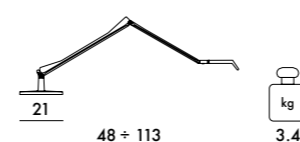

### MATERIAL

Mass colored polycarbonate, anodised aluminum

TRANSPARENT

9190/B9190/U9190/Z9190

Tec Mat dimmable