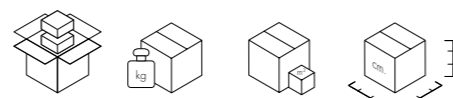

8836/B/U	1	1.5	0.030	35X28X29
8837/B/U	1	1.5	0.030	35X28X29