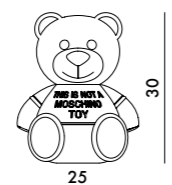

8836/B8836/U8836