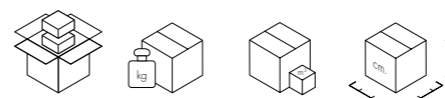

9190/B/U/Z	1	4.7	0.03	23.5X117.5X11
9195/B/U/Z	1	4.7	0.03	23.5X117.5X11