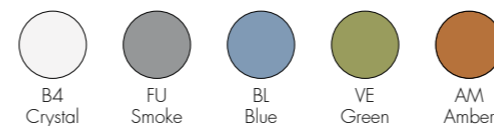

### MATERIAL

Painted thermoplastic technopolymer

8837/B8837/U8837

### MATERIAL

Metallic technopolymer thermoplastic

8837000  
LED Module

discover TOY

9190/B9190/U9190/Z9190

Tec dimmable

9195/B9195/U9195/Z9195

Dec dimmable

### MATERIAL

Mass colored polycarbonate, anodised aluminum

TRANSPARENT

9190/B9190/U9190/Z9190

Tec Mat dimmable