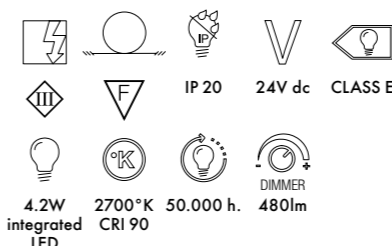

### MATERIAL

Mass colored polycarbonate, anodised aluminum

TRANSPARENT

9190/B9190/U9190/Z9190

Tec Mat dimmable