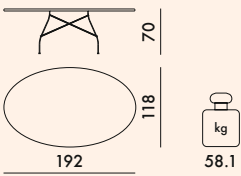

FRAME

Painted steel

TOP

Stoneware

Stoneware in solid colour

BB
White
White

NN
Black
Black

CN
Aged Bronze
Black

*adjustable foot