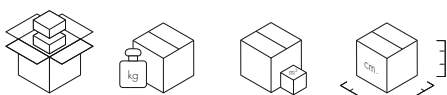

Stoneware in solid colour

BB
White
White

NN
Black
Black

CN
Aged Bronze
Black

*adjustable foot

5578	1 top	45.0	0.146	135X135X8
	1 frame	8.39	0.107	80X74X18
5573	1 top	67.8	0.204	204X125X8
	1 frame	8.39	0.107	80X74X18