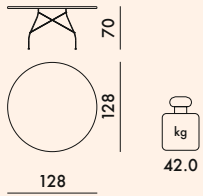

GLOSSY OUTDOOR 2019

Design Antonio Citterio with Oliver Löw

5578

5573