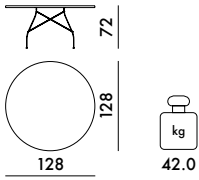

# GLOSSY INDOOR/OUTDOOR 2019

Design Antonio Citterio with Oliver Löw

Ø 128 cm.

5578

192x118 cm.

5573

5578

1 top  
1 frame

45.0  
8.39

0.146  
0.107

135X135X8  
80X74X18

5573

1 top  
1 frame

67.8  
8.39

0.204  
0.107

204X125X8  
80X74X18

BO Burgundy  
CN Aged Bronze