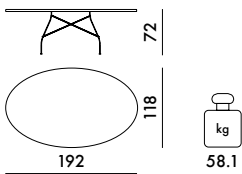

# GLOSSY INDOOR/OUTDOOR 2019

Design Antonio Citterio with Oliver Löw

Ø 128 cm.

5578

192x118 cm.

5573

5578

1 top  
1 frame

45.0  
8.39

0.146  
0.107

135X135X8  
80X74X18

5573

1 top  
1 frame

67.8  
8.39

0.204  
0.107

204X125X8  
80X74X18

BO Burgundy  
CN Aged Bronze