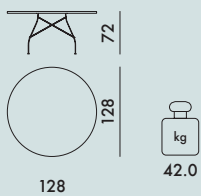

GLOSSY OUTDOOR 2019

Design Antonio Citterio with Oliver Löw

5578

5573