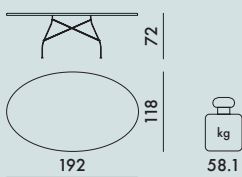

FRAME

Painted steel

TOP

Stoneware

Stoneware in solid colour

BB
White
White

NN
Black
Black

CN
Aged Bronze
Black