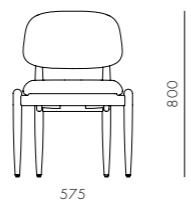

Slow Dining Chair

CODE & MATERIALS

SL-S211
Solid wood frame, Upholstery

DIMENSIONS

W605 x D580 x H800mm
Seating height: 470mm

Slow Side Chair

CODE & MATERIALS

SL-S210
Solid wood frame, Upholstery

DIMENSIONS

W575 x D580 x H800mm
Seating height: 470mm

Slow Lounge Chair

CODE & MATERIALS
SL-S111
Solid wood frame, Upholstery

DIMENSIONS
W805 x D670 x H765mm
Seating height: 420mm

Slow Lounge Chair Two Seater

CODE & MATERIALS
SL-S121
Solid wood frame, Upholstery

DIMENSIONS
W1510 x D680 x H765mm
Seating height: 420mm

Slow Dining Table

CODE & MATERIALS
SL-T410-1250
Solid wood legs, Veneer laminate top, Bronze finished stainless steel

DIMENSIONS
W1200 x D375 x H1359mm