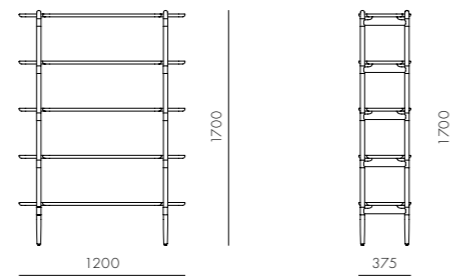

DIMENSIONS
W1400 x D800 x H435mm

Slow Shelf 3

CODE & MATERIALS
SL-SF110-3
Solid wood frame, Veneer
laminated shelves, Bronze
finished stainless steel

DIMENSIONS
W1200 x D375 x H1018mm

Slow Folding Tray Table

CODE & MATERIALS
SL-T230
Solid wood frame, Veneer laminate
top, Bronze finished stainless steel

DIMENSIONS
Φ590 x H570mm

Slow Shelf 2

CODE & MATERIALS
SL-SF110-2
Solid wood frame, Veneer
laminated shelves, Bronze
finished stainless steel

DIMENSIONS
W1200 x D375 x H677mm

Slow Shelf 5

CODE & MATERIALS
SL-SF110-5
Solid wood frame, Veneer laminate
shelves, Bronze finished stainless steel

DIMENSIONS
W1200 x D375 x H1700mm

Slow Shelf 4

CODE & MATERIALS
SL-SF110-4
Solid wood frame, Veneer
laminated shelves, Bronze
finished stainless steel

DIMENSIONS
W1200 x D375 x H1359mm