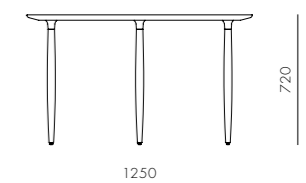

DIMENSIONS

W575 x D580 x H800mm
Seating height: 470mm

Slow Lounge Chair

CODE & MATERIALS
SL-S111
Solid wood frame, Upholstery

DIMENSIONS
W805 x D670 x H765mm
Seating height: 420mm

Slow Lounge Chair Two Seater

CODE & MATERIALS
SL-S121
Solid wood frame, Upholstery

DIMENSIONS
W1510 x D680 x H765mm
Seating height: 420mm

Slow Dining Table

CODE & MATERIALS
SL-T410-1250
Solid wood legs, Veneer laminate top, Bronze finished stainless steel

DIMENSIONS
Φ1250 x H720mm

Slow Coffee Table

CODE & MATERIALS
SL-T210-800
Solid wood frame, Veneer laminate top

DIMENSIONS
Φ800 x H435mm

Slow Oval Coffee Table

CODE & MATERIALS
SL-T220
Solid wood frame,
Veneer laminate top

DIMENSIONS
W1400 x D800 x H435mm

Slow Shelf 3

CODE & MATERIALS
SL-SF110-3
Solid wood frame, Veneer
laminated shelves, Bronze
finished stainless steel

DIMENSIONS
W1200 x D375 x H1018mm

Slow Folding Tray Table