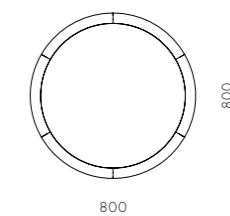

DIMENSIONS

W575 x D580 x H800mm
Seating height: 470mm

Slow Lounge Chair

CODE & MATERIALS
SL-S111
Solid wood frame, Upholstery

DIMENSIONS
W805 x D670 x H765mm
Seating height: 420mm

Slow Lounge Chair Two Seater

CODE & MATERIALS
SL-S121
Solid wood frame, Upholstery

DIMENSIONS
W1510 x D680 x H765mm
Seating height: 420mm

Slow Dining Table

CODE & MATERIALS
SL-T410-1250
Solid wood legs, Veneer laminate top, Bronze finished stainless steel

DIMENSIONS
Φ1250 x H720mm

Slow Coffee Table

CODE & MATERIALS
SL-T210-800
Solid wood frame, Veneer laminate top

DIMENSIONS
Φ800 x H435mm

Slow Oval Coffee Table

CODE & MATERIALS
SL-T220
Solid wood frame,
Veneer laminate top

DIMENSIONS
W1400 x D800 x H435mm

Slow Shelf 3

CODE & MATERIALS
SL-SF110-3
Solid wood frame, Veneer
laminated shelves, Bronze
finished stainless steel

DIMENSIONS
W1200 x D375 x H1018mm

Slow Folding Tray Table