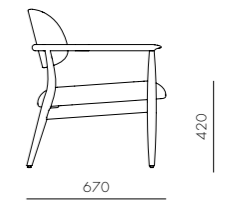

Slow Dining Chair

CODE & MATERIALS

SL-S211
Solid wood frame, Upholstery

DIMENSIONS

W605 x D580 x H800mm
Seating height: 470mm

Slow Side Chair

CODE & MATERIALS

SL-S210
Solid wood frame, Upholstery

DIMENSIONS

W575 x D580 x H800mm
Seating height: 470mm

Slow Lounge Chair

CODE & MATERIALS
SL-S111
Solid wood frame, Upholstery

DIMENSIONS
W805 x D670 x H765mm
Seating height: 420mm

Slow Lounge Chair Two Seater

CODE & MATERIALS
SL-S121
Solid wood frame, Upholstery

DIMENSIONS
W1510 x D680 x H765mm
Seating height: 420mm

Slow Dining Table

CODE & MATERIALS
SL-T410-1250
Solid wood legs, Veneer laminate top, Bronze finished stainless steel

DIMENSIONS
Φ1250 x H720mm

Slow Coffee Table

CODE & MATERIALS
SL-T210-800
Solid wood frame, Veneer laminate top

DIMENSIONS
Φ800 x H435mm

Slow Oval Coffee Table

CODE & MATERIALS
SL-T220
Solid wood frame,
Veneer laminate top