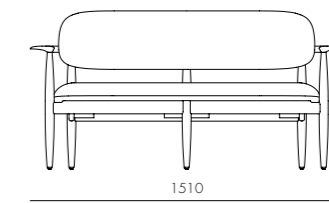

Slow Dining Chair

CODE & MATERIALS

SL-S211
Solid wood frame, Upholstery

DIMENSIONS

W605 x D580 x H800mm
Seating height: 470mm

Slow Side Chair

CODE & MATERIALS

SL-S210
Solid wood frame, Upholstery

DIMENSIONS

W575 x D580 x H800mm
Seating height: 470mm

Slow Lounge Chair

CODE & MATERIALS
SL-S111
Solid wood frame, Upholstery

DIMENSIONS
W805 x D670 x H765mm
Seating height: 420mm

Slow Lounge Chair Two Seater

CODE & MATERIALS
SL-S121
Solid wood frame, Upholstery

DIMENSIONS
W1510 x D680 x H765mm
Seating height: 420mm

Slow Dining Table

CODE & MATERIALS
SL-T410-1250
Solid wood legs, Veneer laminate top, Bronze finished stainless steel

DIMENSIONS
Φ1250 x H720mm

Slow Coffee Table

CODE & MATERIALS
SL-T210-800
Solid wood frame, Veneer laminate top

DIMENSIONS
Φ800 x H435mm

Slow Oval Coffee Table

CODE & MATERIALS
SL-T220
Solid wood frame,
Veneer laminate top