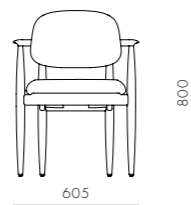

Slow Dining Chair

CODE & MATERIALS

SL-S211
Solid wood frame, Upholstery

DIMENSIONS

W605 x D580 x H800mm
Seating height: 470mm

Slow Side Chair

CODE & MATERIALS

SL-S210
Solid wood frame, Upholstery

DIMENSIONS

W575 x D580 x H800mm
Seating height: 470mm

Slow Lounge Chair

CODE & MATERIALS
SL-S111
Solid wood frame, Upholstery

DIMENSIONS
W805 x D670 x H765mm
Seating height: 420mm

Slow Lounge Chair Two Seater

CODE & MATERIALS
SL-S121
Solid wood frame, Upholstery

DIMENSIONS
W1510 x D680 x H765mm
Seating height: 420mm

Slow Dining Table

CODE & MATERIALS
SL-T410-1250
Solid wood legs, Veneer laminate top, Bronze finished stainless steel

DIMENSIONS
Φ1250 x H720mm

Slow Coffee Table

CODE & MATERIALS
SL-T210-800
Solid wood frame, Veneer laminate top

DIMENSIONS
Φ800 x H435mm

Slow Oval Coffee Table

CODE & MATERIALS
SL-T220
Solid wood frame,
Veneer laminate top