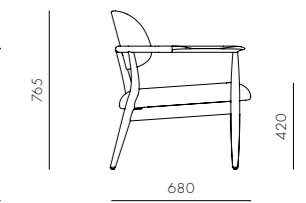

Slow Dining Chair

CODE & MATERIALS

SL-S211
Solid wood frame, Upholstery

DIMENSIONS

W605 x D580 x H800mm
Seating height: 470mm

Slow Side Chair

CODE & MATERIALS

SL-S210
Solid wood frame, Upholstery

DIMENSIONS

W575 x D580 x H800mm
Seating height: 470mm

Slow Lounge Chair

CODE & MATERIALS
SL-S111
Solid wood frame, Upholstery

DIMENSIONS
W805 x D670 x H765mm
Seating height: 420mm

Slow Lounge Chair Two Seater

CODE & MATERIALS
SL-S121
Solid wood frame, Upholstery

DIMENSIONS
W1510 x D680 x H765mm
Seating height: 420mm

Slow Dining Table

CODE & MATERIALS
SL-T410-1250
Solid wood legs, Veneer laminate top, Bronze finished stainless steel

DIMENSIONS
Φ1250 x H720mm

Slow Coffee Table

CODE & MATERIALS
SL-T210-800
Solid wood frame, Veneer laminate top

DIMENSIONS
Φ800 x H435mm

Slow Oval Coffee Table

CODE & MATERIALS
SL-T220
Solid wood frame,
Veneer laminate top