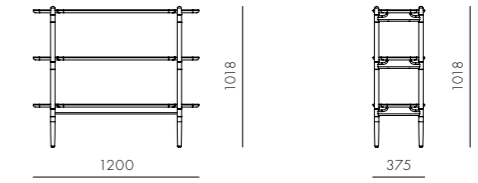

DIMENSIONS

W575 x D580 x H800mm
Seating height: 470mm

Slow Lounge Chair

CODE & MATERIALS
SL-S111
Solid wood frame, Upholstery

DIMENSIONS
W805 x D670 x H765mm
Seating height: 420mm

Slow Lounge Chair Two Seater

CODE & MATERIALS
SL-S121
Solid wood frame, Upholstery

DIMENSIONS
W1510 x D680 x H765mm
Seating height: 420mm

Slow Dining Table

CODE & MATERIALS
SL-T410-1250
Solid wood legs, Veneer laminate top, Bronze finished stainless steel

DIMENSIONS
Φ1250 x H720mm

Slow Coffee Table

CODE & MATERIALS
SL-T210-800
Solid wood frame, Veneer laminate top

DIMENSIONS
Φ800 x H435mm

Slow Oval Coffee Table

CODE & MATERIALS
SL-T220
Solid wood frame,
Veneer laminate top

DIMENSIONS
W1400 x D800 x H435mm

Slow Shelf 3

CODE & MATERIALS
SL-SF110-3
Solid wood frame, Veneer
laminated shelves, Bronze
finished stainless steel

DIMENSIONS
W1200 x D375 x H1018mm

Slow Folding Tray Table