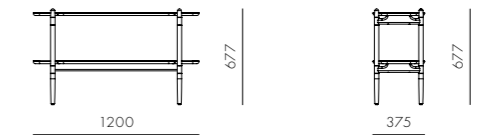

DIMENSIONS

W575 x D580 x H800mm
Seating height: 470mm

Slow Lounge Chair

CODE & MATERIALS
SL-S111
Solid wood frame, Upholstery

DIMENSIONS
W805 x D670 x H765mm
Seating height: 420mm

Slow Lounge Chair Two Seater

DIMENSIONS
W1400 x D800 x H435mm

Slow Shelf 3

CODE & MATERIALS
SL-SF110-3
Solid wood frame, Veneer
laminated shelves, Bronze
finished stainless steel

DIMENSIONS
W1200 x D375 x H1018mm

Slow Folding Tray Table

CODE & MATERIALS
SL-T230
Solid wood frame, Veneer laminate
top, Bronze finished stainless steel

DIMENSIONS
Φ590 x H570mm

Slow Shelf 2

CODE & MATERIALS
SL-SF110-2
Solid wood frame, Veneer
laminated shelves, Bronze
finished stainless steel

DIMENSIONS
W1200 x D375 x H677mm

Slow Shelf 5

CODE & MATERIALS
SL-SF110-5
Solid wood frame, Veneer laminate
shelves, Bronze finished stainless steel

DIMENSIONS
W1200 x D375 x H1700mm

Slow Shelf 4

CODE & MATERIALS
SL-SF110-4
Solid wood frame, Veneer
laminated shelves, Bronze
finished stainless steel