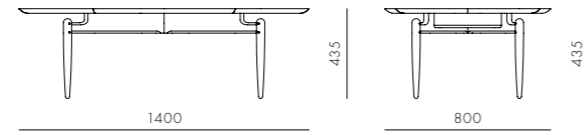

DIMENSIONS

W575 x D580 x H800mm
Seating height: 470mm

Slow Lounge Chair

CODE & MATERIALS
SL-S111
Solid wood frame, Upholstery

DIMENSIONS
W805 x D670 x H765mm
Seating height: 420mm

Slow Lounge Chair Two Seater

CODE & MATERIALS
SL-S121
Solid wood frame, Upholstery

DIMENSIONS
W1510 x D680 x H765mm
Seating height: 420mm

Slow Dining Table

CODE & MATERIALS
SL-T410-1250
Solid wood legs, Veneer laminate top, Bronze finished stainless steel

DIMENSIONS
Φ1250 x H720mm

Slow Coffee Table

CODE & MATERIALS
SL-T210-800
Solid wood frame, Veneer laminate top

DIMENSIONS
Φ800 x H435mm

Slow Oval Coffee Table

CODE & MATERIALS
SL-T220
Solid wood frame,
Veneer laminate top

DIMENSIONS
W1400 x D800 x H435mm

Slow Shelf 3

CODE & MATERIALS
SL-SF110-3
Solid wood frame, Veneer
laminated shelves, Bronze
finished stainless steel

DIMENSIONS
W1200 x D375 x H1018mm

Slow Folding Tray Table