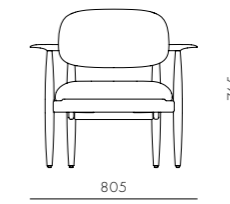

Slow Dining Chair

CODE & MATERIALS

SL-S211
Solid wood frame, Upholstery

DIMENSIONS

W605 x D580 x H800mm
Seating height: 470mm

Slow Side Chair

CODE & MATERIALS

SL-S210
Solid wood frame, Upholstery

DIMENSIONS

W575 x D580 x H800mm
Seating height: 470mm

Slow Lounge Chair

CODE & MATERIALS
SL-S111
Solid wood frame, Upholstery

DIMENSIONS
W805 x D670 x H765mm
Seating height: 420mm

Slow Lounge Chair Two Seater

CODE & MATERIALS
SL-S121
Solid wood frame, Upholstery

DIMENSIONS
W1510 x D680 x H765mm
Seating height: 420mm

Slow Dining Table

CODE & MATERIALS
SL-T410-1250
Solid wood legs, Veneer laminate top, Bronze finished stainless steel

DIMENSIONS
Φ1250 x H720mm

Slow Coffee Table

CODE & MATERIALS
SL-T210-800
Solid wood frame, Veneer laminate top

DIMENSIONS
Φ800 x H435mm

Slow Oval Coffee Table

CODE & MATERIALS
SL-T220
Solid wood frame,
Veneer laminate top