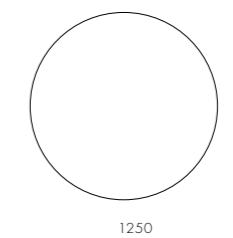

Slow Dining Chair

CODE & MATERIALS

SL-S211
Solid wood frame, Upholstery

DIMENSIONS

W605 x D580 x H800mm
Seating height: 470mm

Slow Side Chair

CODE & MATERIALS

SL-S210
Solid wood frame, Upholstery

DIMENSIONS

W575 x D580 x H800mm
Seating height: 470mm

Slow Lounge Chair

CODE & MATERIALS
SL-S111
Solid wood frame, Upholstery

DIMENSIONS
W805 x D670 x H765mm
Seating height: 420mm

Slow Lounge Chair Two Seater

CODE & MATERIALS
SL-S121
Solid wood frame, Upholstery

DIMENSIONS
W1510 x D680 x H765mm
Seating height: 420mm

Slow Dining Table

CODE & MATERIALS
SL-T410-1250
Solid wood legs, Veneer laminate top, Bronze finished stainless steel

DIMENSIONS
Φ1250 x H720mm

Slow Coffee Table

CODE & MATERIALS
SL-T210-800
Solid wood frame, Veneer laminate top

DIMENSIONS
Φ800 x H435mm

Slow Oval Coffee Table

CODE & MATERIALS
SL-T220
Solid wood frame,
Veneer laminate top