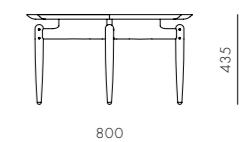

DIMENSIONS

W575 x D580 x H800mm
Seating height: 470mm

Slow Lounge Chair

CODE & MATERIALS
SL-S111
Solid wood frame, Upholstery

DIMENSIONS
W805 x D670 x H765mm
Seating height: 420mm

Slow Lounge Chair Two Seater

CODE & MATERIALS
SL-S121
Solid wood frame, Upholstery

DIMENSIONS
W1510 x D680 x H765mm
Seating height: 420mm

Slow Dining Table

CODE & MATERIALS
SL-T410-1250
Solid wood legs, Veneer laminate top, Bronze finished stainless steel

DIMENSIONS
Φ1250 x H720mm

Slow Coffee Table

CODE & MATERIALS
SL-T210-800
Solid wood frame, Veneer laminate top

DIMENSIONS
Φ800 x H435mm

Slow Oval Coffee Table

CODE & MATERIALS
SL-T220
Solid wood frame,
Veneer laminate top

DIMENSIONS
W1400 x D800 x H435mm

Slow Shelf 3

CODE & MATERIALS
SL-SF110-3
Solid wood frame, Veneer
laminated shelves, Bronze
finished stainless steel

DIMENSIONS
W1200 x D375 x H1018mm

Slow Folding Tray Table