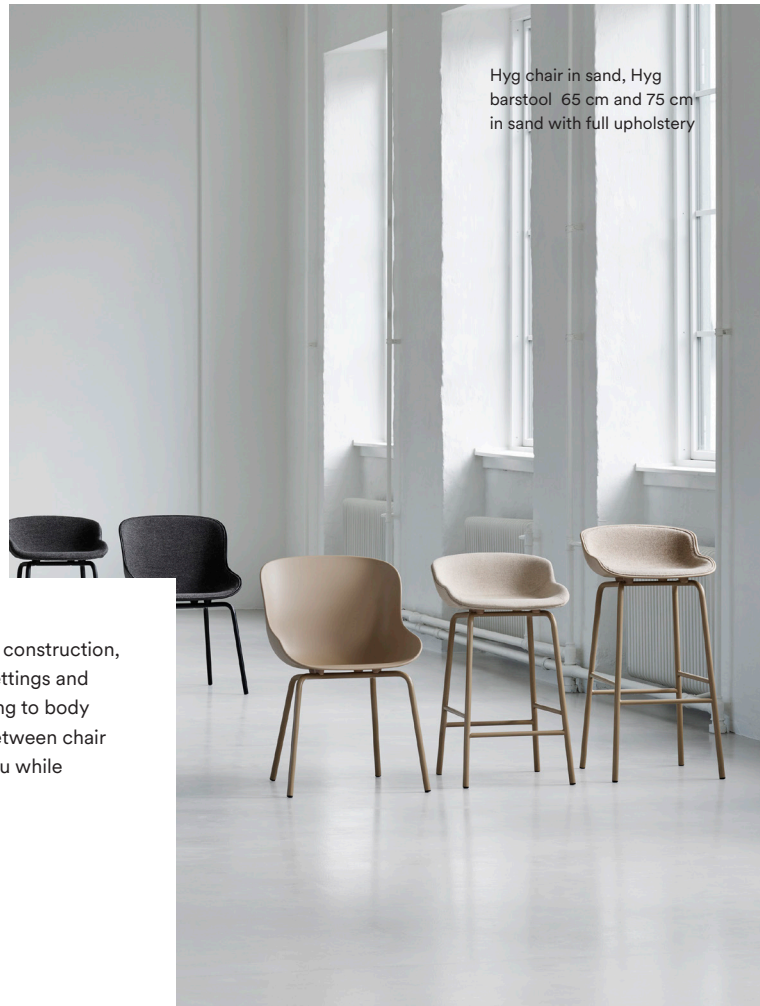

Hyg Barstool 65 cm
Full Upholstery

Hyg Barstool 75 cm

Hyg Barstool 75 cm
Front Upholstery

Hyg Barstool 75 cm
Full Upholstery

All models are available with polypropylene shell or front/full upholstered shell

Hyg

Hyg chair in sand, Hyg barstool 65 cm and 75 cm in sand with full upholstery

Product Facts

Description

With its hearty, welcoming expression and resilient construction, the Hyg chair is a great match for both domestic settings and contract use. Designed to provide support according to body contours, the Hyg chair places itself somewhere between chair and armchair with a shape that gently embraces you while allowing for freedom of movement.