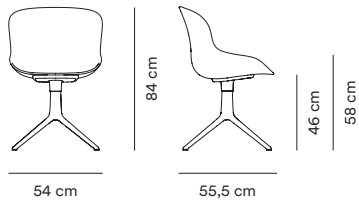

Measurements

**Hyg Chair
Steel**

**Hyg Chair
Swivel 4 Legs**

**Hyg Chair
Swivel 5 Wheels Gaslift**

Hyg Barstool 65 cm

Hyg Barstool 75 cm

Hyg

Left:
Hyg chair in black, shown
with Form café table and
Bell lamp