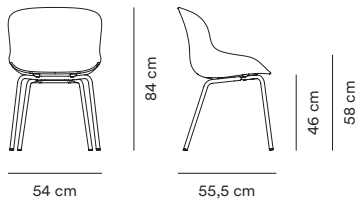

Measurements

**Hyg Chair
Steel**

**Hyg Chair
Swivel 4 Legs**

**Hyg Chair
Swivel 5 Wheels Gaslift**

Hyg Barstool 65 cm

Hyg Barstool 75 cm

Hyg

Left:
Hyg chair in black, shown
with Form café table and
Bell lamp