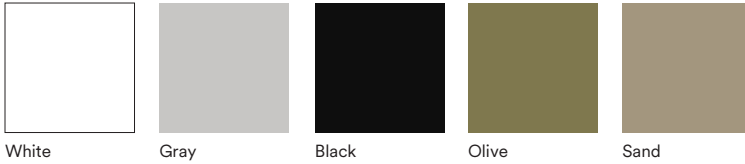

We offer upholstery in fabrics certified to the EU ECO label and/or OEKO-TEX and fabrics based on recycled materials.

Material Options

Color

White

Gray

Black

Olive

Sand