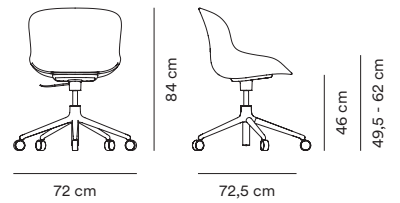

Measurements

**Hyg Chair
Steel**

**Hyg Chair
Swivel 4 Legs**

**Hyg Chair
Swivel 5 Wheels Gaslift**

Hyg Barstool 65 cm

Hyg Barstool 75 cm

Hyg

Left:
Hyg chair in black, shown
with Form café table and
Bell lamp