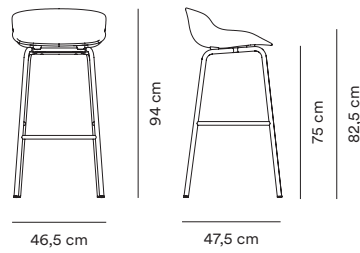

Measurements

**Hyg Chair
Steel**

**Hyg Chair
Swivel 4 Legs**

**Hyg Chair
Swivel 5 Wheels Gaslift**

Hyg Barstool 65 cm

Hyg Barstool 75 cm

Hyg

Left:
Hyg chair in black, shown
with Form café table and
Bell lamp