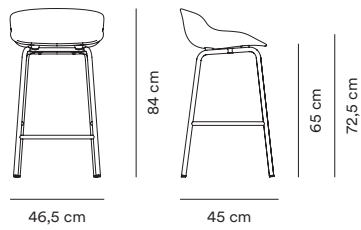

Measurements

**Hyg Chair
Steel**

**Hyg Chair
Swivel 4 Legs**

**Hyg Chair
Swivel 5 Wheels Gaslift**

Hyg Barstool 65 cm

Hyg Barstool 75 cm

Hyg

Left:
Hyg chair in black, shown
with Form café table and
Bell lamp