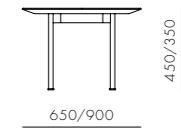

Crawford Coffee Table C650 / C900

CODE & MATERIALS

CR-T210-650/900
Veneer laminate top,
Steel black powder coated frame,
Stainless steel brass ring

DIMENSIONS

Φ650 x H450mm
Φ900 x H350mm