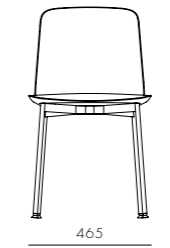

Crawford Soft Dining Chair

CODE & MATERIALS
CR-S220
Powder coated steel frame,
Upholstered seat and back

DIMENSIONS
W465 x D520 x H795mm
Seating height: 465mm

Crawford Dining Table 2 C1200 / C1600

CODE & MATERIALS
CRT420-1200
CRT420-1600
Veneer laminate top,
Steel black powder coated frame,
Stainless steel brass ring

DIMENSIONS
Φ1200 x H750mm
Φ1600 x H750mm

Crawford Dining Chair U

CODE & MATERIALS
CR-S210-UP
Powder coated steel frame,
Upholstered seat,
Solid wood back

DIMENSIONS
W455 x D500 x H780mm
Seating height: 460mm

DIMENSIONS
W455 x D500 x H780mm
Seating height: 460mm

Crawford Lazy Susan 800 / 500

CODE & MATERIALS
CRT400-A1
CRT400-A2
Veneer laminate top, metal base

DIMENSIONS
Φ800 x H25mm
Φ500 x H25mm

Crawford Coffee Table C650 / C900

DIMENSIONS

W965 x D825 x H835mm
Seating height: 650mm

Crawford Sofa

CODE & MATERIALS

CR-S421
Veneer laminate base,
Steel black powder coated frame,
Upholstery

DIMENSIONS

W2065 x D825 x H835mm
Seating height: 650mm