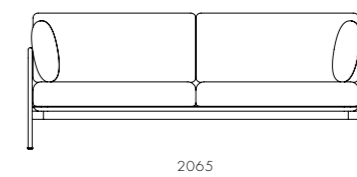

DIMENSIONS
Φ1200 x H750mm
Φ1600 x H750mm

Crawford Dining Chair U

CODE & MATERIALS
CR-S210-UP
Powder coated steel frame,
Upholstered seat,
Solid wood back

DIMENSIONS
W455 x D500 x H780mm
Seating height: 460mm

DIMENSIONS
W455 x D500 x H780mm
Seating height: 460mm

Crawford Lazy Susan 800 / 500

CODE & MATERIALS
CRT400-A1
CRT400-A2
Veneer laminate top, metal base

DIMENSIONS
Φ800 x H25mm
Φ500 x H25mm

Crawford Coffee Table C650 / C900

DIMENSIONS

W965 x D825 x H835mm
Seating height: 650mm

Crawford Sofa

CODE & MATERIALS

CR-S421
Veneer laminate base,
Steel black powder coated frame,
Upholstery

DIMENSIONS

W2065 x D825 x H835mm
Seating height: 650mm

Crawford Bed Double / Queen / King Size

CODE & MATERIALS

CR-B110-D
CR-B110-Q
CR-B110-K
Powder coated steel frame,
Solid wood frame,
Upholstered head board

DIMENSIONS

W2255 x D1865 x H900mm
W2255 x D2065 x H900mm
W2255 x D2265 x H900mm