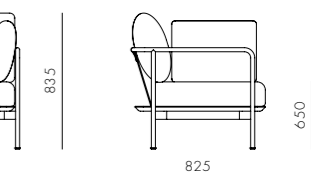

DIMENSIONS
Φ1200 x H750mm
Φ1600 x H750mm

Crawford Dining Chair U

CODE & MATERIALS
CR-S210-UP
Powder coated steel frame,
Upholstered seat,
Solid wood back

DIMENSIONS
W455 x D500 x H780mm
Seating height: 460mm

DIMENSIONS
W455 x D500 x H780mm
Seating height: 460mm

Crawford Lazy Susan 800 / 500

CODE & MATERIALS
CRT400-A1
CRT400-A2
Veneer laminate top, metal base

DIMENSIONS
Φ800 x H25mm
Φ500 x H25mm

Crawford Coffee Table C650 / C900

DIMENSIONS

W965 x D825 x H835mm
Seating height: 650mm

Crawford Sofa

CODE & MATERIALS

CR-S421
Veneer laminate base,
Steel black powder coated frame,
Upholstery

DIMENSIONS

W2065 x D825 x H835mm
Seating height: 650mm

Crawford Bed Double / Queen / King Size

CODE & MATERIALS

CR-B110-D
CR-B110-Q
CR-B110-K
Powder coated steel frame,
Solid wood frame,
Upholstered head board

DIMENSIONS

W2255 x D1865 x H900mm
W2255 x D2065 x H900mm
W2255 x D2265 x H900mm