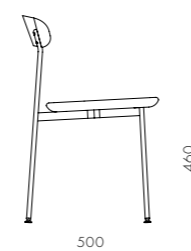

DIMENSIONS
Φ1200 x H750mm
Φ1600 x H750mm

Crawford Dining Chair U

CODE & MATERIALS
CR-S210-UP
Powder coated steel frame,
Upholstered seat,
Solid wood back

DIMENSIONS
W455 x D500 x H780mm
Seating height: 460mm

Crawford Dining Table 1 C1600

CODE & MATERIALS
CRT410-1600
Veneer laminate top and base,
Stainless steel brass ring

DIMENSIONS
Φ1600 x H750mm

Crawford Dining Chair W

CODE & MATERIALS
CR-S210-WD
Powder coated steel frame,
Solid wood seat and back

DIMENSIONS
W455 x D500 x H780mm
Seating height: 460mm

Crawford Lazy Susan 800 / 500

CODE & MATERIALS
CRT400-A1
CRT400-A2
Veneer laminate top, metal base

DIMENSIONS
Φ800 x H25mm
Φ500 x H25mm

Crawford Coffee Table C650 / C900

DIMENSIONS

W965 x D825 x H835mm
Seating height: 650mm

Crawford Sofa

CODE & MATERIALS

CR-S421
Veneer laminate base,
Steel black powder coated frame,
Upholstery

DIMENSIONS

W2065 x D825 x H835mm
Seating height: 650mm