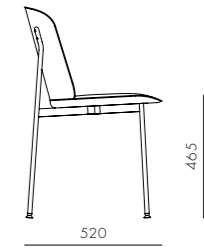

Crawford Soft Dining Chair

CODE & MATERIALS
CR-S220
Powder coated steel frame,
Upholstered seat and back

DIMENSIONS
W465 x D520 x H795mm
Seating height: 465mm

Crawford Dining Table 2 C1200 / C1600

CODE & MATERIALS
CRT420-1200
CRT420-1600
Veneer laminate top,
Steel black powder coated frame,
Stainless steel brass ring

DIMENSIONS
Φ1200 x H750mm
Φ1600 x H750mm

Crawford Dining Chair U

CODE & MATERIALS
CR-S210-UP
Powder coated steel frame,
Upholstered seat,
Solid wood back

DIMENSIONS
W455 x D500 x H780mm
Seating height: 460mm

DIMENSIONS
W455 x D500 x H780mm
Seating height: 460mm

Crawford Lazy Susan 800 / 500

CODE & MATERIALS
CRT400-A1
CRT400-A2
Veneer laminate top, metal base

DIMENSIONS
Φ800 x H25mm
Φ500 x H25mm

Crawford Coffee Table C650 / C900

DIMENSIONS

W965 x D825 x H835mm
Seating height: 650mm

Crawford Sofa

CODE & MATERIALS

CR-S421
Veneer laminate base,
Steel black powder coated frame,
Upholstery

DIMENSIONS

W2065 x D825 x H835mm
Seating height: 650mm