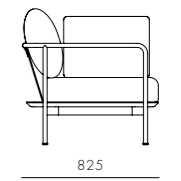

DIMENSIONS
W455 x D500 x H780mm
Seating height: 460mm

Crawford Lazy Susan 800 / 500

CODE & MATERIALS
CRT400-A1
CRT400-A2
Veneer laminate top, metal base

DIMENSIONS
Φ800 x H25mm
Φ500 x H25mm

Crawford Coffee Table C650 / C900

CODE & MATERIALS

CR-T210-650/900
Veneer laminate top,
Steel black powder coated frame,
Stainless steel brass ring

DIMENSIONS

Φ650 x H450mm
Φ900 x H350mm

Crawford Lounge Chair

CODE & MATERIALS

CR-S111
Veneer laminate base,
Steel black powder coated frame,
Upholstery

DIMENSIONS

W965 x D825 x H835mm
Seating height: 650mm

Crawford Sofa

CODE & MATERIALS

CR-S421
Veneer laminate base,
Steel black powder coated frame,
Upholstery

DIMENSIONS

W2065 x D825 x H835mm
Seating height: 650mm

Crawford Bed Double / Queen / King Size

CODE & MATERIALS

CR-B110-D
CR-B110-Q
CR-B110-K
Powder coated steel frame,
Solid wood frame,
Upholstered head board

DIMENSIONS

W2255 x D1865 x H900mm
W2255 x D2065 x H900mm
W2255 x D2265 x H900mm