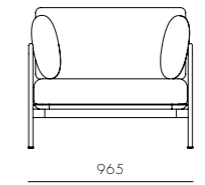

DIMENSIONS
Φ1200 x H750mm
Φ1600 x H750mm

Crawford Dining Chair U

CODE & MATERIALS
CR-S210-UP
Powder coated steel frame,
Upholstered seat,
Solid wood back

DIMENSIONS
W455 x D500 x H780mm
Seating height: 460mm

DIMENSIONS
W455 x D500 x H780mm
Seating height: 460mm

Crawford Lazy Susan 800 / 500

CODE & MATERIALS
CRT400-A1
CRT400-A2
Veneer laminate top, metal base

DIMENSIONS
Φ800 x H25mm
Φ500 x H25mm

Crawford Coffee Table C650 / C900

CODE & MATERIALS

CR-T210-650/900
Veneer laminate top,
Steel black powder coated frame,
Stainless steel brass ring

DIMENSIONS

Φ650 x H450mm
Φ900 x H350mm

Crawford Lounge Chair

CODE & MATERIALS

CR-S111
Veneer laminate base,
Steel black powder coated frame,
Upholstery

DIMENSIONS

W965 x D825 x H835mm
Seating height: 650mm

Crawford Sofa

CODE & MATERIALS

CR-S421
Veneer laminate base,
Steel black powder coated frame,
Upholstery

DIMENSIONS

W2065 x D825 x H835mm
Seating height: 650mm