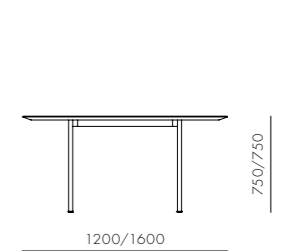

Crawford Soft Dining Chair

CODE & MATERIALS
CR-S220
Powder coated steel frame,
Upholstered seat and back

DIMENSIONS
W465 x D520 x H795mm
Seating height: 465mm

Crawford Dining Table 2 C1200 / C1600

CODE & MATERIALS
CRT420-1200
CRT420-1600
Veneer laminate top,
Steel black powder coated frame,
Stainless steel brass ring

DIMENSIONS
Φ1200 x H750mm
Φ1600 x H750mm

Crawford Dining Chair U

CODE & MATERIALS
CR-S210-UP
Powder coated steel frame,
Upholstered seat,
Solid wood back

DIMENSIONS
W455 x D500 x H780mm
Seating height: 460mm

DIMENSIONS
W455 x D500 x H780mm
Seating height: 460mm

Crawford Lazy Susan 800 / 500

CODE & MATERIALS
CRT400-A1
CRT400-A2
Veneer laminate top, metal base

DIMENSIONS
Φ800 x H25mm
Φ500 x H25mm

Crawford Coffee Table C650 / C900

DIMENSIONS

W965 x D825 x H835mm
Seating height: 650mm

Crawford Sofa

CODE & MATERIALS

CR-S421
Veneer laminate base,
Steel black powder coated frame,
Upholstery

DIMENSIONS

W2065 x D825 x H835mm
Seating height: 650mm