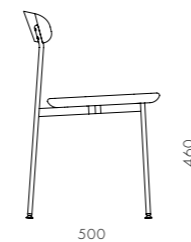

Crawford Soft Dining Chair

CODE & MATERIALS
CR-S220
Powder coated steel frame,
Upholstered seat and back

DIMENSIONS
W465 x D520 x H795mm
Seating height: 465mm

Crawford Dining Table 2 C1200 / C1600

CODE & MATERIALS
CRT420-1200
CRT420-1600
Veneer laminate top,
Steel black powder coated frame,
Stainless steel brass ring

DIMENSIONS
Φ1200 x H750mm
Φ1600 x H750mm

Crawford Dining Chair U

CODE & MATERIALS
CR-S210-UP
Powder coated steel frame,
Upholstered seat,
Solid wood back

DIMENSIONS
W455 x D500 x H780mm
Seating height: 460mm

Crawford Dining Table 1 C1600

CODE & MATERIALS
CRT410-1600
Veneer laminate top and base,
Stainless steel brass ring

DIMENSIONS
Φ1600 x H750mm

Crawford Dining Chair W

CODE & MATERIALS
CR-S210-WD
Powder coated steel frame,
Solid wood seat and back

DIMENSIONS
W455 x D500 x H780mm
Seating height: 460mm

Crawford Lazy Susan 800 / 500

CODE & MATERIALS
CRT400-A1
CRT400-A2
Veneer laminate top, metal base

DIMENSIONS
Φ800 x H25mm
Φ500 x H25mm

Crawford Coffee Table C650 / C900