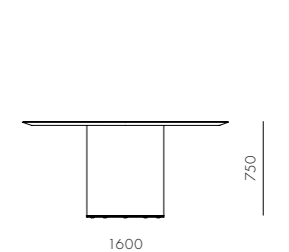

Crawford Soft Dining Chair

CODE & MATERIALS
CR-S220
Powder coated steel frame,
Upholstered seat and back

DIMENSIONS
W465 x D520 x H795mm
Seating height: 465mm

Crawford Dining Table 2 C1200 / C1600

CODE & MATERIALS
CRT420-1200
CRT420-1600
Veneer laminate top,
Steel black powder coated frame,
Stainless steel brass ring

DIMENSIONS
Φ1200 x H750mm
Φ1600 x H750mm

Crawford Dining Chair U

CODE & MATERIALS
CR-S210-UP
Powder coated steel frame,
Upholstered seat,
Solid wood back

DIMENSIONS
W455 x D500 x H780mm
Seating height: 460mm

Crawford Dining Table 1 C1600

CODE & MATERIALS
CRT410-1600
Veneer laminate top and base,
Stainless steel brass ring

DIMENSIONS
Φ1600 x H750mm

Crawford Dining Chair W

CODE & MATERIALS
CR-S210-WD
Powder coated steel frame,
Solid wood seat and back

DIMENSIONS
W455 x D500 x H780mm
Seating height: 460mm

Crawford Lazy Susan 800 / 500

CODE & MATERIALS
CRT400-A1
CRT400-A2
Veneer laminate top, metal base

DIMENSIONS
Φ800 x H25mm
Φ500 x H25mm

Crawford Coffee Table C650 / C900