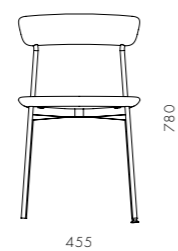

DIMENSIONS
Φ1200 x H750mm
Φ1600 x H750mm

Crawford Dining Chair U

CODE & MATERIALS
CR-S210-UP
Powder coated steel frame,
Upholstered seat,
Solid wood back

DIMENSIONS
W455 x D500 x H780mm
Seating height: 460mm

Crawford Dining Table 1 C1600

CODE & MATERIALS
CRT410-1600
Veneer laminate top and base,
Stainless steel brass ring

DIMENSIONS
Φ1600 x H750mm

Crawford Dining Chair W

CODE & MATERIALS
CR-S210-WD
Powder coated steel frame,
Solid wood seat and back

DIMENSIONS
W455 x D500 x H780mm
Seating height: 460mm

Crawford Lazy Susan 800 / 500

CODE & MATERIALS
CRT400-A1
CRT400-A2
Veneer laminate top, metal base

DIMENSIONS
Φ800 x H25mm
Φ500 x H25mm

Crawford Coffee Table C650 / C900

DIMENSIONS

W965 x D825 x H835mm
Seating height: 650mm

Crawford Sofa

CODE & MATERIALS

CR-S421
Veneer laminate base,
Steel black powder coated frame,
Upholstery

DIMENSIONS

W2065 x D825 x H835mm
Seating height: 650mm