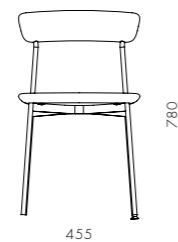

Crawford Soft Dining Chair

CODE & MATERIALS
CR-S220
Powder coated steel frame,
Upholstered seat and back

DIMENSIONS
W465 x D520 x H795mm
Seating height: 465mm

Crawford Dining Table 2 C1200 / C1600

CODE & MATERIALS
CRT420-1200
CRT420-1600
Veneer laminate top,
Steel black powder coated frame,
Stainless steel brass ring

DIMENSIONS
Φ1200 x H750mm
Φ1600 x H750mm

Crawford Dining Chair U

CODE & MATERIALS
CR-S210-UP
Powder coated steel frame,
Upholstered seat,
Solid wood back

DIMENSIONS
W455 x D500 x H780mm
Seating height: 460mm

Crawford Dining Table 1 C1600

CODE & MATERIALS
CRT410-1600
Veneer laminate top and base,
Stainless steel brass ring

DIMENSIONS
Φ1600 x H750mm

Crawford Dining Chair W

CODE & MATERIALS
CR-S210-WD
Powder coated steel frame,
Solid wood seat and back

DIMENSIONS
W455 x D500 x H780mm
Seating height: 460mm

Crawford Lazy Susan 800 / 500

CODE & MATERIALS
CRT400-A1
CRT400-A2
Veneer laminate top, metal base

DIMENSIONS
Φ800 x H25mm
Φ500 x H25mm

Crawford Coffee Table C650 / C900