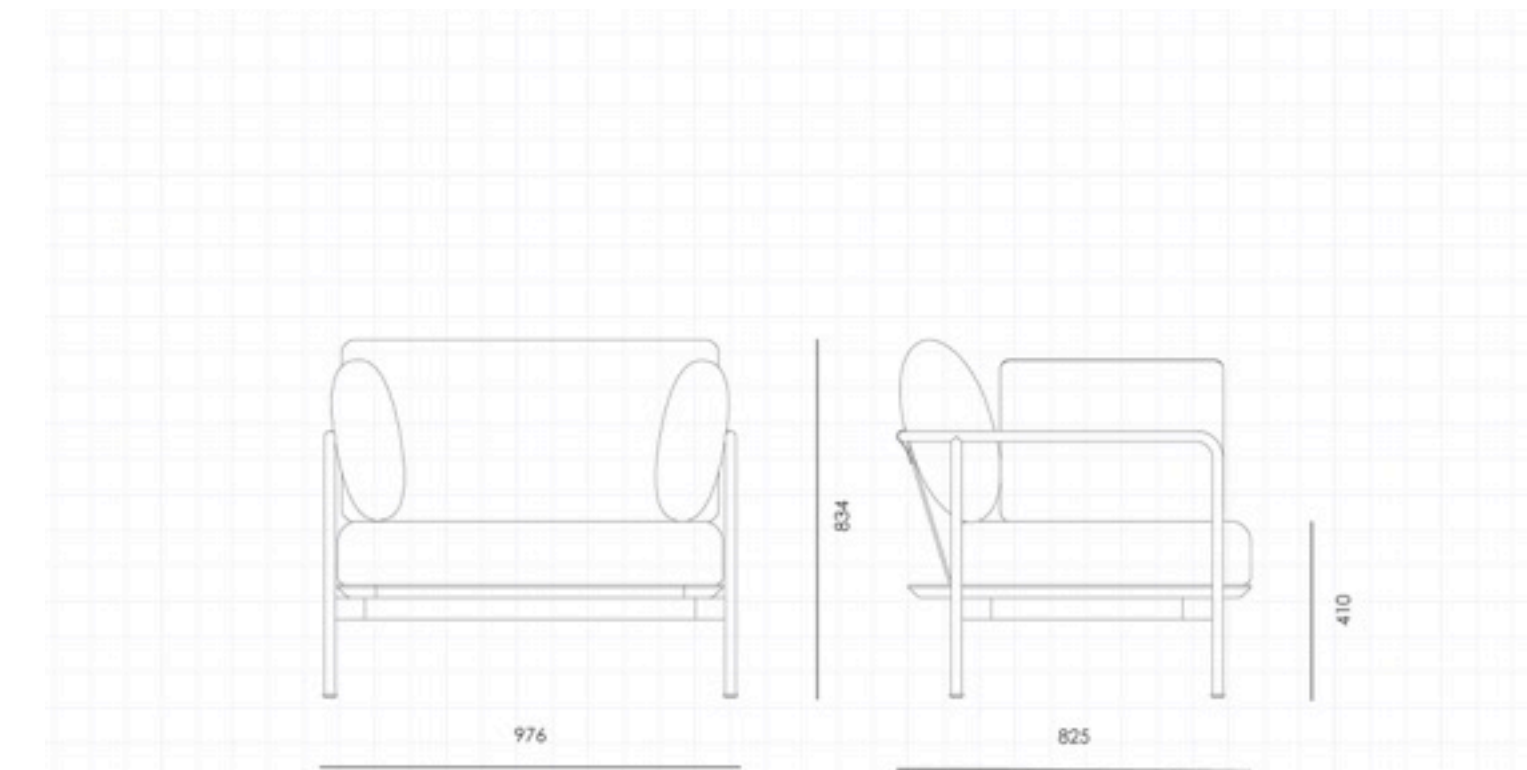

CRAWFORD COLLECTION

LOUNGE SOFA AND ONE SEATER

The Crawford Lounge Sofa and One Seater is a refined solid timber sofa with a low-slung design and is available in both an armed and armless version. Slender in design, yet incredibly strong, the Crawford Lounge Sofa and One Seater gracefully contrasts solid timber with a linear steel frame.

CODE	CR-S421			
DIMENSIONS	W2067 x D825 x H834mm Seating height: 410mm			
NET WEIGHT	56.0 kg 18.0 kg			
ENVIRONMENT	Indoor			
MATERIALS	Veneer laminate base, Steel black powder coated frame, Upholstery. *Please refer to website or contact your local representative for complete material swatches.			
SHIPPING	Package	KD		
	Package Qty	2 pcs/box		
	Packaging	Measurement (mm)	Volume (cbm)	Gross Weight (kg)
	FCL	W2065 x D865 x H465	0.83	64.41
		W1785 x D765 x H355	0.48	23.99
	LCL/AIR	W2105 x D905 x H555	1.06	86.55
		W1825 x D805 x H445	0.65	41.06

CODE	CR-S111 ✓			
DIMENSIONS	W976 x D825 x H834mm Seating height: 410mm			
NET WEIGHT	26.0 kg 12.0 kg			
ENVIRONMENT	Indoor			
MATERIALS	Veneer laminate base, Steel black powder coated frame, Upholstery. *Please refer to website or contact your local representative for complete material swatches.			
SHIPPING	Package	KD		
	Package Qty	2 pcs/box		
	Packaging	Measurement (mm)	Volume (cbm)	Gross Weight (kg)
	FCL	W965 x D865 x H465	0.39	30.75
		W1615 x D765 x H355	0.44	17.52
	LCL/AIR	W1005 x D905 x H555	0.50	41.32
		W1655 x D805 x H445	0.59	33.00