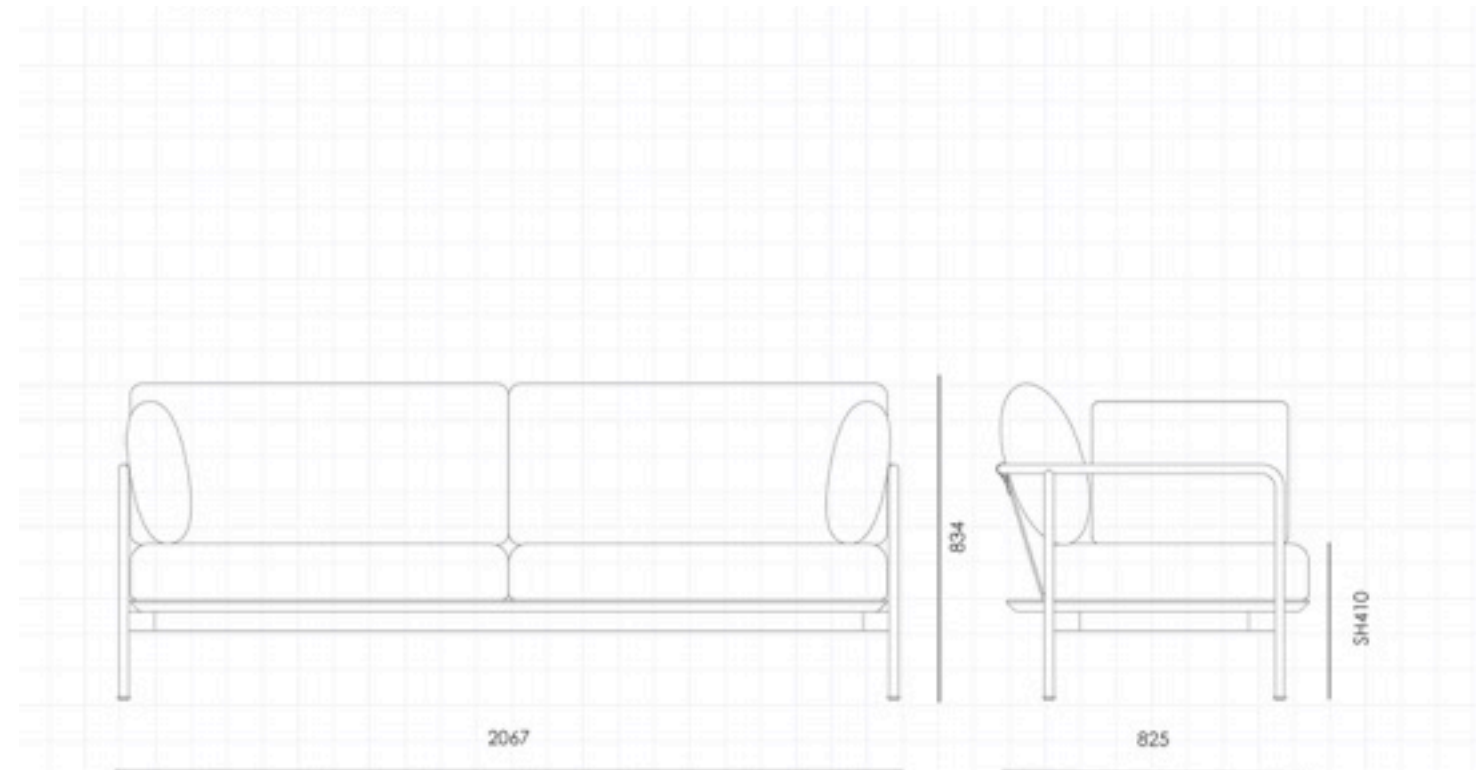

CRAWFORD COLLECTION

LOUNGE SOFA AND ONE SEATER

The Crawford Lounge Sofa and One Seater is a refined solid timber sofa with a low-slung design and is available in both an armed and armless version. Slender in design, yet incredibly strong, the Crawford Lounge Sofa and One Seater gracefully contrasts solid timber with a linear steel frame.

CODE	CR-S421			
DIMENSIONS	W2067 x D825 x H834mm Seating height: 410mm			
NET WEIGHT	56.0 kg 18.0 kg			
ENVIRONMENT	Indoor			
MATERIALS	Veneer laminate base, Steel black powder coated frame, Upholstery. *Please refer to website or contact your local representative for complete material swatches.			
SHIPPING	Package	KD		
	Package Qty	2 pcs/box		
	Packaging	Measurement (mm)	Volume (cbm)	Gross Weight (kg)
	FCL	W2065 x D865 x H465	0.83	64.41
		W1785 x D765 x H355	0.48	23.99
	LCL/AIR	W2105 x D905 x H555	1.06	86.55
		W1825 x D805 x H445	0.65	41.06

CODE	CR-S111 ✓			
DIMENSIONS	W976 x D825 x H834mm Seating height: 410mm			
NET WEIGHT	26.0 kg 12.0 kg			
ENVIRONMENT	Indoor			
MATERIALS	Veneer laminate base, Steel black powder coated frame, Upholstery. *Please refer to website or contact your local representative for complete material swatches.			
SHIPPING	Package	KD		
	Package Qty	2 pcs/box		
	Packaging	Measurement (mm)	Volume (cbm)	Gross Weight (kg)
	FCL	W965 x D865 x H465	0.39	30.75
		W1615 x D765 x H355	0.44	17.52
	LCL/AIR	W1005 x D905 x H555	0.50	41.32
		W1655 x D805 x H445	0.59	33.00