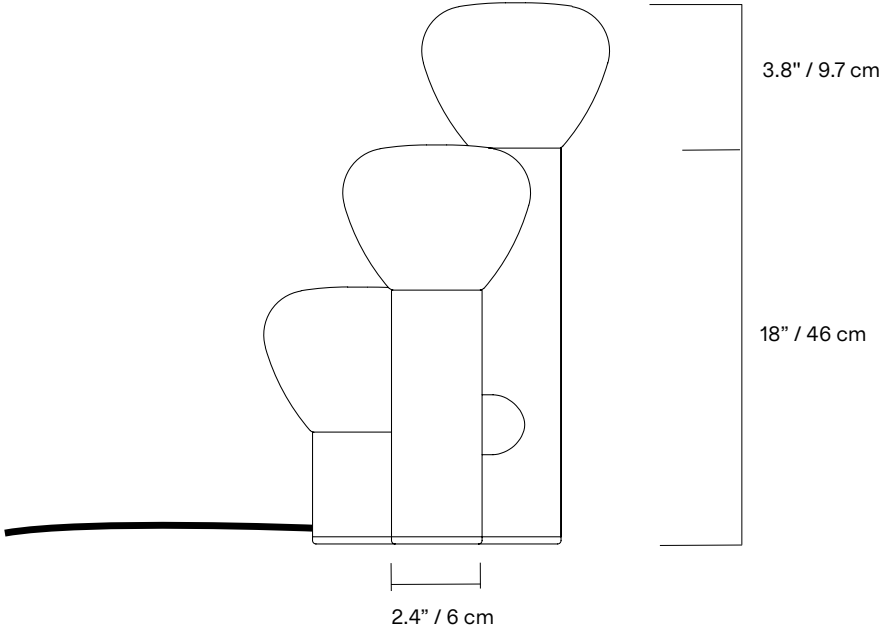

TYPE	Floor
CONSTRUCTION	Hand blown frosted glass Powder coated aluminum body Polyester cord (vinyl cord for Australia)
SPECIFICATIONS	Source: LED lamp provided (G9 base) Power consumption: 3x 4.5W Lumen output: 957lm Colour temperature: 2700K included * 3000K available upon request Colour rendering index: ≥ 90 CRI standard Expected lifetime: ≥ 25 000h
CORD LENGTH	Foot switch: 96"/ 244 cm provided Switch positioned at 24"/ 61 cm from body
WEIGHT	29.7b / 13.5kg
CERTIFICATIONS	    IP20
WARRANTY	2 years

TYPE	Table
CONSTRUCTION	Hand blown frosted glass Powder coated aluminum body Polyester cord (vinyl cord for Australia)
SPECIFICATIONS	Source: LED lamp provided (G9 base) Power consumption: 3x 4.5W Lumen output: 951lm Colour temperature: 2700K included * 3000K available upon request Colour rendering index: ≥ 90 CRI standard Expected lifetime: ≥ 25 000h
CORD LENGTH	Hand switch: 96” / 244 cm provided Switch positioned at 18” / 46 cm from body Foot switch: 108” / 274 cm provided Switch positioned at 60” / 152 cm from body
WEIGHT	7.5lb / 3.4kg
CERTIFICATIONS	    IP20
WARRANTY	2 years