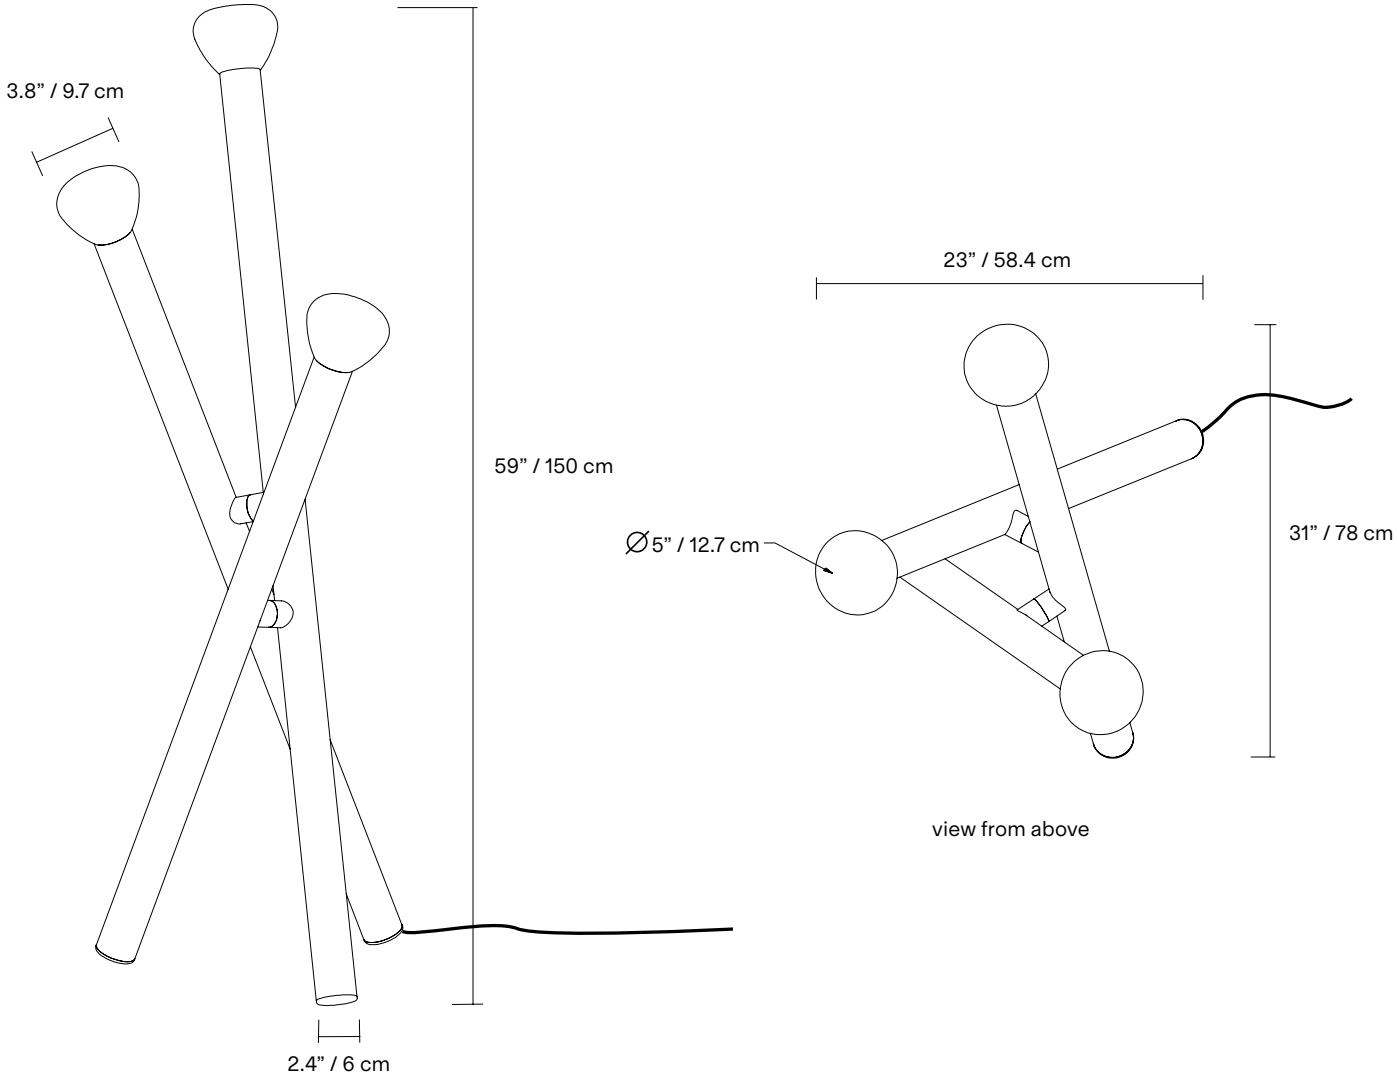

PARC 05

Parc is a collection inspired by childhood imagination and the essentiality of homemade forms — created in collaboration with Swiss designer Adrien Rovero. Evoking the archetype of a flashlight, each lamp of the Parc Collection is a playful reminder of time spent in nature, when a simple tube and piece of string could be used to fashion any number of creations. These makeshift things, at once naive and functional, harness the unique beauty of peeling an object back to its essence.

TYPE	Floor
CONSTRUCTION	Hand blown frosted glass Powder coated aluminum body Polyester cord (vinyl cord for Australia)
SPECIFICATIONS	Source: LED lamp provided (G9 base) Power consumption: 3x 4.5W Lumen output: 957lm Colour temperature: 2700K included * 3000K available upon request Colour rendering index: ≥ 90 CRI standard Expected lifetime: ≥ 25 000h
CORD LENGTH	Foot switch: 96"/ 244 cm provided Switch positioned at 24"/ 61 cm from body
WEIGHT	29.7b / 13.5kg
CERTIFICATIONS	    IP20
WARRANTY	2 years

TYPE	Table
CONSTRUCTION	Hand blown frosted glass Powder coated aluminum body Polyester cord (vinyl cord for Australia)
SPECIFICATIONS	Source: LED lamp provided (G9 base) Power consumption: 3x 4.5W Lumen output: 951lm Colour temperature: 2700K included * 3000K available upon request Colour rendering index: ≥ 90 CRI standard Expected lifetime: ≥ 25 000h
CORD LENGTH	Hand switch: 96” / 244 cm provided Switch positioned at 18” / 46 cm from body Foot switch: 108” / 274 cm provided Switch positioned at 60” / 152 cm from body
WEIGHT	7.5lb / 3.4kg
CERTIFICATIONS	    IP20
WARRANTY	2 years