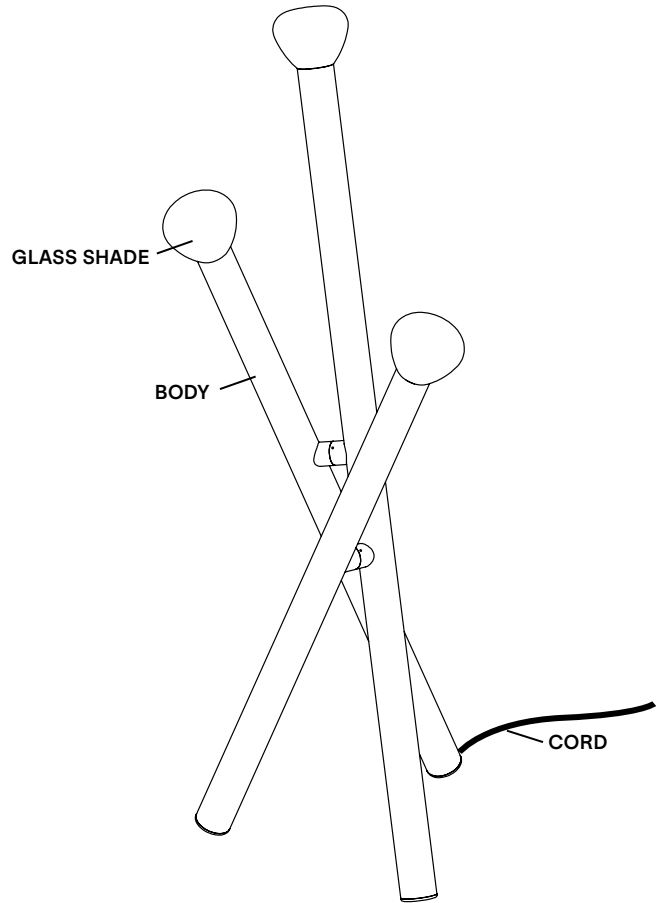

FINISH

BK
Textured
black

WH
Textured
white

MB
Textured
midnight
blue

BE
Textured
blue

BG
Textured
beige

BU
Textured
burgundy

GN
Textured
green

TC
Textured
terracotta

CORD

(*CORDS ONLY AVAILABLE IN BLACK VINYL FOR AUSTRALIA)

BK
Black

WH
White

MB
Midnight
blue

BE
Blue

BG
Beige

BU
Burgundy

GN
Green

NOTES

- Not protected against liquids (refer to IP20)
- Additional charges for modifications or for special orders
- Please refer to maintenance sheet on our website for cleaning instructions

LAMP ANATOMY