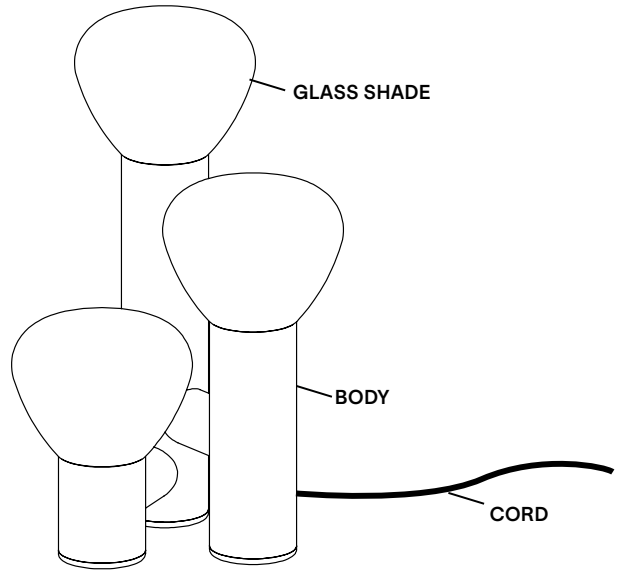

FINISH

BK
Textured
black

WH
Textured
white

MB
Textured
midnight
blue

BE
Textured
blue

BG
Textured
beige

BU
Textured
burgundy

GN
Textured
green

TC
Textured
terracotta

CORD

(*CORDS ONLY AVAILABLE IN BLACK VINYL FOR AUSTRALIA FOR FOOTSWITCH,
BLACK OR WHITE FOR HANDSWITCH)

BK
Black

WH
White

MB
Midnight
blue

BE
Blue

BG
Beige

BU
Burgundy

GN
Green

NOTES

- Not protected against liquids (refer to IP20)
- Additional charges for modifications or for special orders
- Please refer to maintenance sheet on our website for cleaning instructions

LAMP ANATOMY