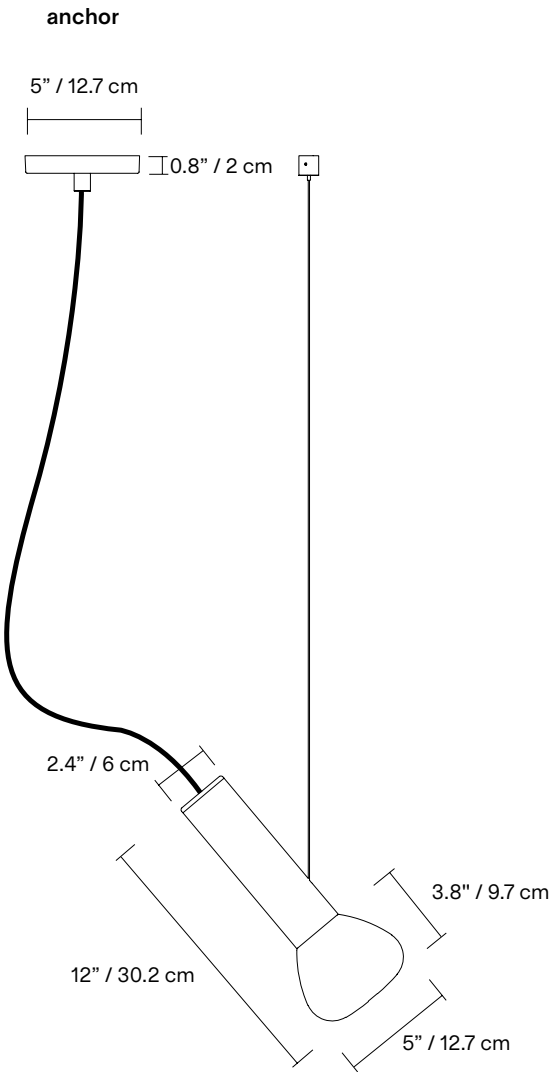

TYPE	Pendant
CONSTRUCTION	Hand blown frosted glass Powder coated aluminum body Polyester cord
SPECIFICATIONS	Source: LED lamp provided (G9 base) Power consumption: 4.5W Lumen output: 319lm Colour temperature: 2700K included * 3000K available upon request Colour rendering index: ≥ 90 CRI standard Expected lifetime: ≥ 25 000h
CONTROL	Refer to our recommended list of dimmer models
CORD LENGTH	108" / 274 cm
STAINLESS STEEL CABLE	96" / 244 cm
WEIGHT	3.5lb / 1.6kg
CERTIFICATIONS	    IP20
WARRANTY	2 years