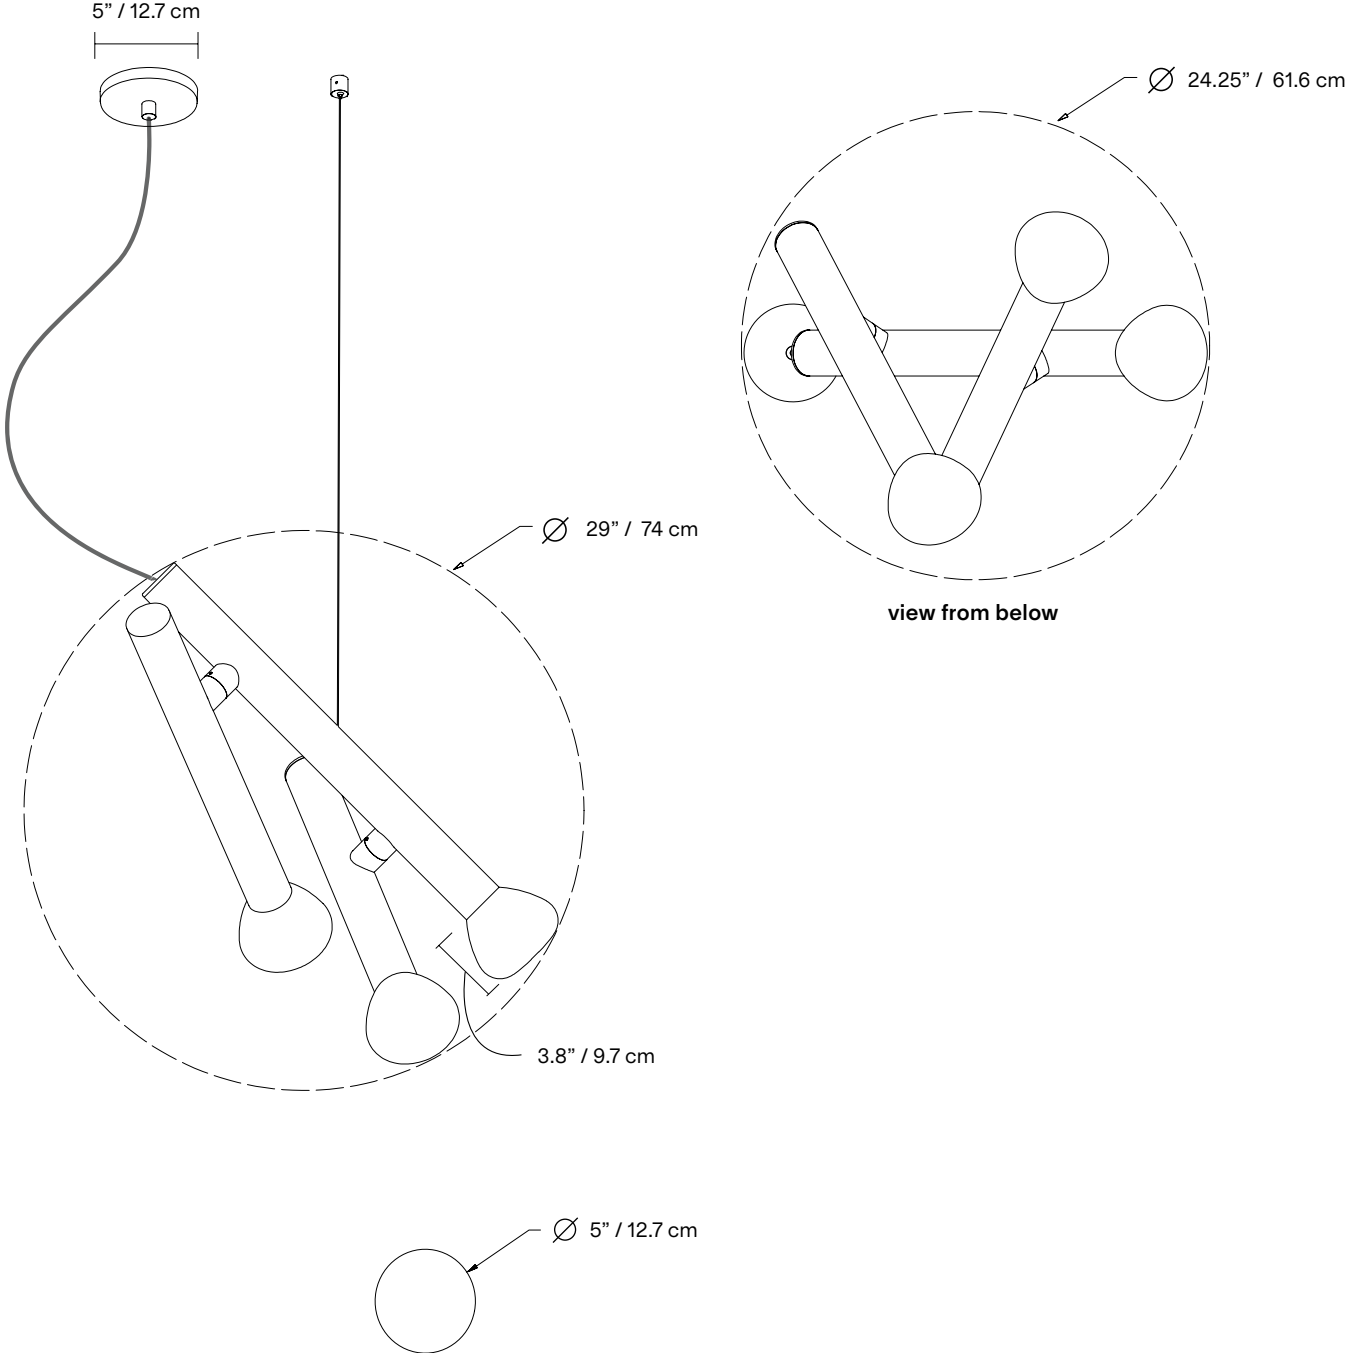

*dimensions are approximate and may vary slightly