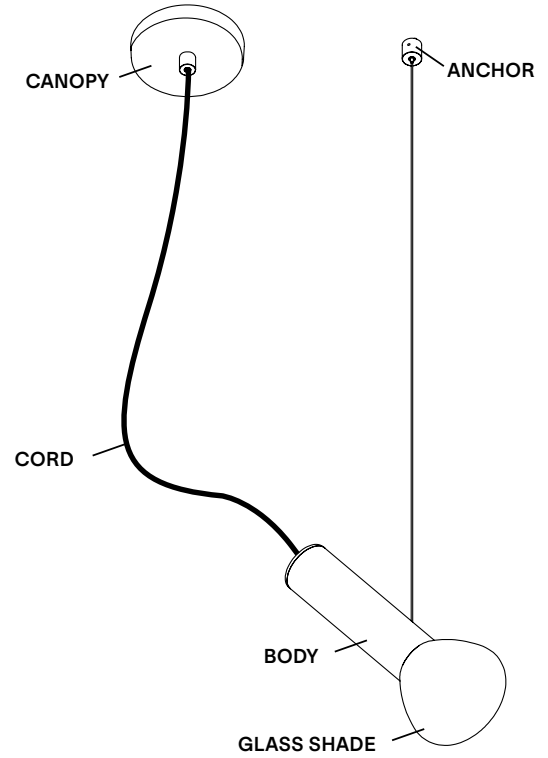

TYPE	Pendant
CONSTRUCTION	Hand blown frosted glass Powder coated aluminum body Polyester cord
SPECIFICATIONS	Source: LED lamp provided (G9 base) Power consumption: 4.5W Lumen output: 319lm Colour temperature: 2700K included * 3000K available upon request Colour rendering index: ≥ 90 CRI standard Expected lifetime: ≥ 25 000h
CONTROL	Refer to our recommended list of dimmer models
CORD LENGTH	108" / 274 cm
STAINLESS STEEL CABLE	96" / 244 cm
WEIGHT	3.5lb / 1.6kg
CERTIFICATIONS	    IP20
WARRANTY	2 years

BG
Beige

BU
Burgundy

GN
Green

NOTES

- Must be installed by an electrician
- Not protected against liquids (refer to IP20)
- Additional charges for modifications or for special orders
- Please refer to maintenance sheet on our website for cleaning instructions
- Ceiling anchor not meant for slanted ceilings (available upon request)

LAMP ANATOMY

		Example	Fill with your selection
COLLECTION	PARC Prc	PRC	PRC
MODEL	02	02	02
POSITION	A Anchor NA No anchor	A	
FINISH	BK Textured Black WH Textured White MB Textured Midnight Blue BE Textured Blue BG Textured Beige BU Textured Burgundy GN Textured Green TC Textured Terracotta CC Custom colour*	BK	
CORD	BK Black WH White MB Blue BE Blue BG Beige BU Burgundy GN Green CC Custom colour*	BK	
CANOPY AND ANCHOR	BK Textured Black WH Textured White MB Textured Midnight Blue BE Textured Blue BG Textured Beige BU Textured Burgundy GN Textured Green TC Textured Terracotta CC Custom colour*	BK	
FULL SKU		PRC02ABKBKBK	
		NOTES	

TYPE	Pendant
CONSTRUCTION	Hand blown frosted glass Powder coated aluminum body Polyester cord
SPECIFICATIONS	Source: LED lamp provided (G9 base) Power consumption: 2x 4.5W Lumen output: 638lm Colour temperature: 2700K included * 3000K available upon request Colour rendering index: ≥ 90 CRI standard Expected lifetime: ≥ 25 000h
CONTROL	Refer to our recommended list of dimmer models
CORD LENGTH	108" / 274 cm
STAINLESS STEEL CABLE	96" / 244 cm
WEIGHT	3.5lb / 1.6kg
CERTIFICATIONS	    IP20
WARRANTY	2 years