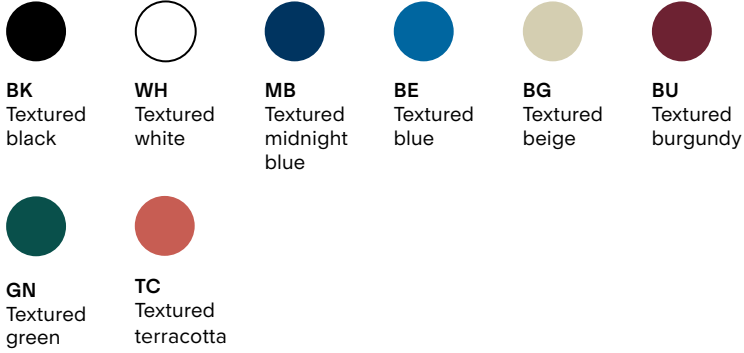

FINISH

CORD (*CORDS ONLY AVAILABLE IN BLACK OR WHITE VINYL FOR AUSTRALIA)

NOTES

- Must be installed by an electrician
- Not protected against liquids (refer to IP20)
- Additional charges for modifications or for special orders
- Please refer to maintenance sheet on our website for cleaning instructions
- Ceiling anchor not meant for slanted ceilings (available upon request)

LAMP ANATOMY