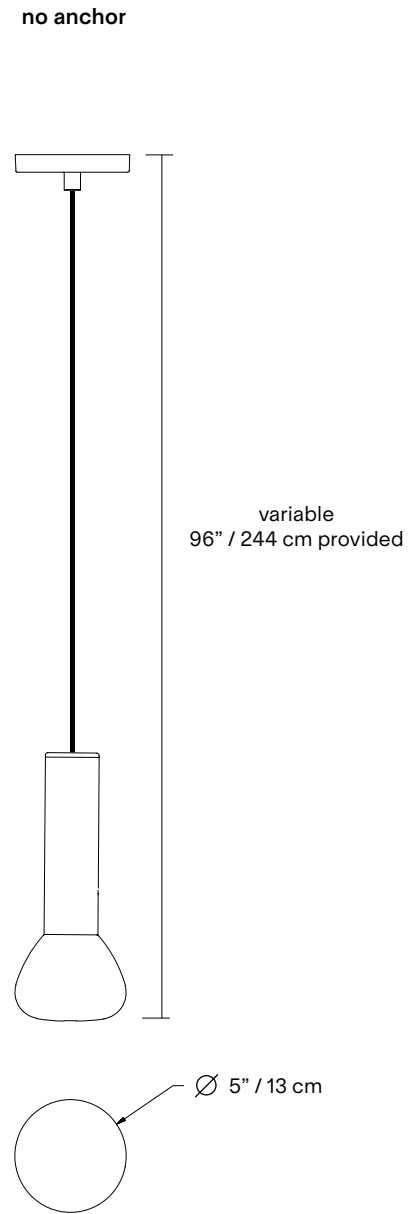

TYPE	Pendant
CONSTRUCTION	Hand blown frosted glass Powder coated aluminum body Polyester cord
SPECIFICATIONS	Source: LED lamp provided (G9 base) Power consumption: 4.5W Lumen output: 319lm Colour temperature: 2700K included * 3000K available upon request Colour rendering index: ≥ 90 CRI standard Expected lifetime: ≥ 25 000h
CONTROL	Refer to our recommended list of dimmer models
CORD LENGTH	108" / 274 cm
STAINLESS STEEL CABLE	96" / 244 cm
WEIGHT	3.5lb / 1.6kg
CERTIFICATIONS	    IP20
WARRANTY	2 years