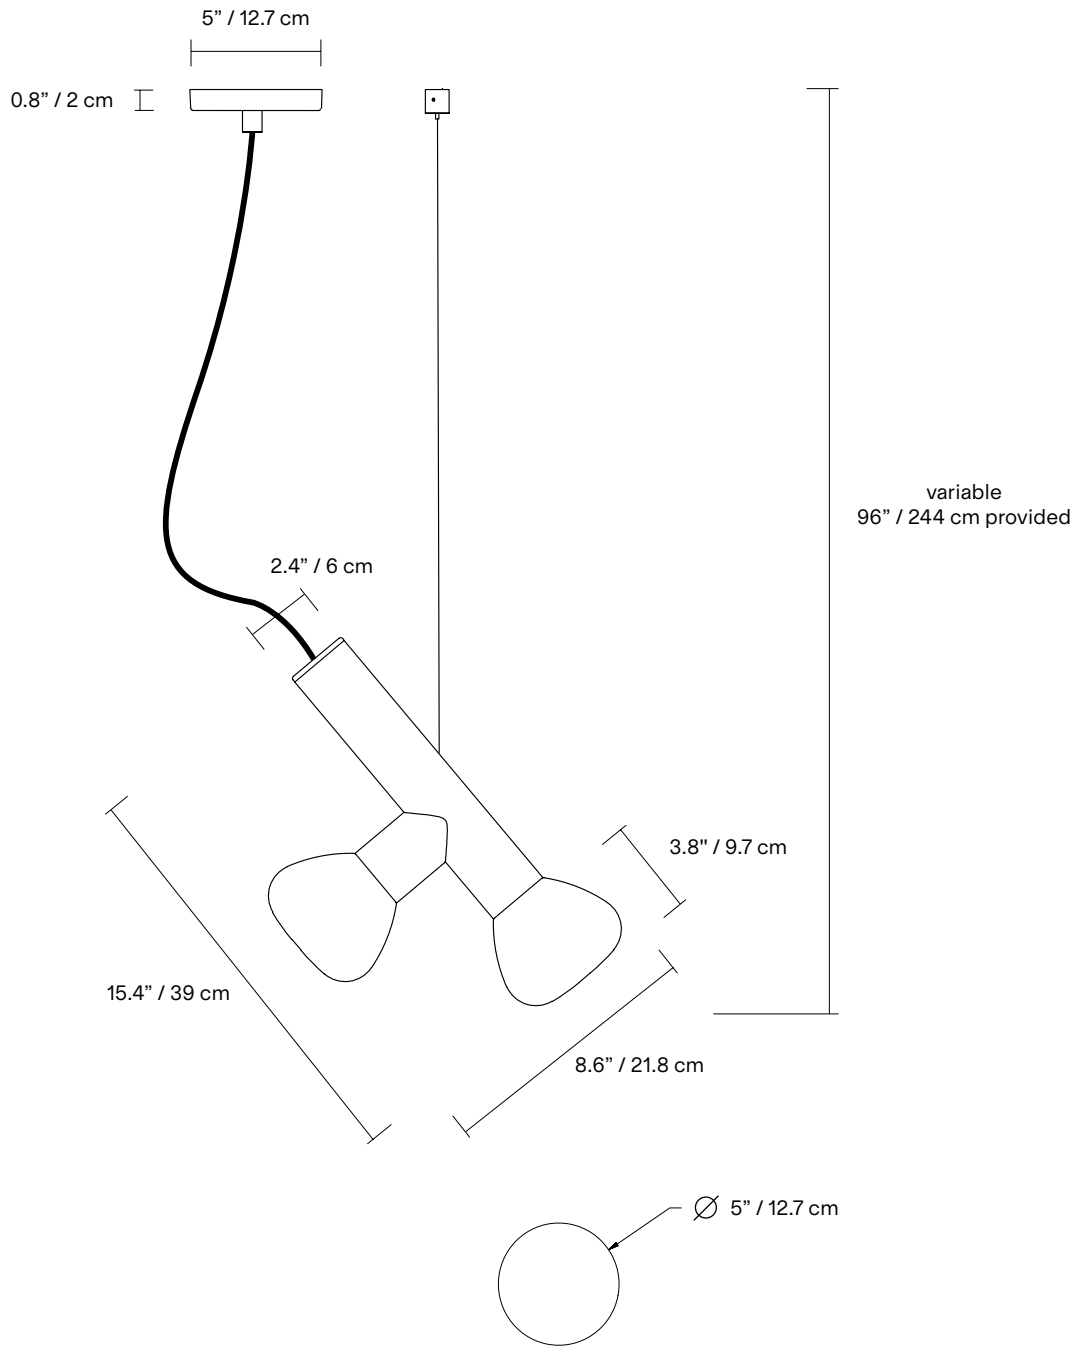

TYPE	Pendant
CONSTRUCTION	Hand blown frosted glass Powder coated aluminum body Polyester cord
SPECIFICATIONS	Source: LED lamp provided (G9 base) Power consumption: 4.5W Lumen output: 319lm Colour temperature: 2700K included * 3000K available upon request Colour rendering index: ≥ 90 CRI standard Expected lifetime: ≥ 25 000h
CONTROL	Refer to our recommended list of dimmer models
CORD LENGTH	108" / 274 cm
STAINLESS STEEL CABLE	96" / 244 cm
WEIGHT	3.5lb / 1.6kg
CERTIFICATIONS	    IP20
WARRANTY	2 years

LAMP ANATOMY

		Example	Fill with your selection
COLLECTION	PARC Prc	PRC	PRC
MODEL	02	02	02
POSITION	A Anchor NA No anchor	A	
FINISH	BK Textured Black WH Textured White MB Textured Midnight Blue BE Textured Blue BG Textured Beige BU Textured Burgundy GN Textured Green TC Textured Terracotta CC Custom colour*	BK	
CORD	BK Black WH White MB Blue BE Blue BG Beige BU Burgundy GN Green CC Custom colour*	BK	
CANOPY AND ANCHOR	BK Textured Black WH Textured White MB Textured Midnight Blue BE Textured Blue BG Textured Beige BU Textured Burgundy GN Textured Green TC Textured Terracotta CC Custom colour*	BK	
FULL SKU		PRC02ABKBKBK	
		NOTES	

TYPE	Pendant
CONSTRUCTION	Hand blown frosted glass Powder coated aluminum body Polyester cord
SPECIFICATIONS	Source: LED lamp provided (G9 base) Power consumption: 2x 4.5W Lumen output: 638lm Colour temperature: 2700K included * 3000K available upon request Colour rendering index: ≥ 90 CRI standard Expected lifetime: ≥ 25 000h
CONTROL	Refer to our recommended list of dimmer models
CORD LENGTH	108" / 274 cm
STAINLESS STEEL CABLE	96" / 244 cm
WEIGHT	3.5lb / 1.6kg
CERTIFICATIONS	    IP20
WARRANTY	2 years