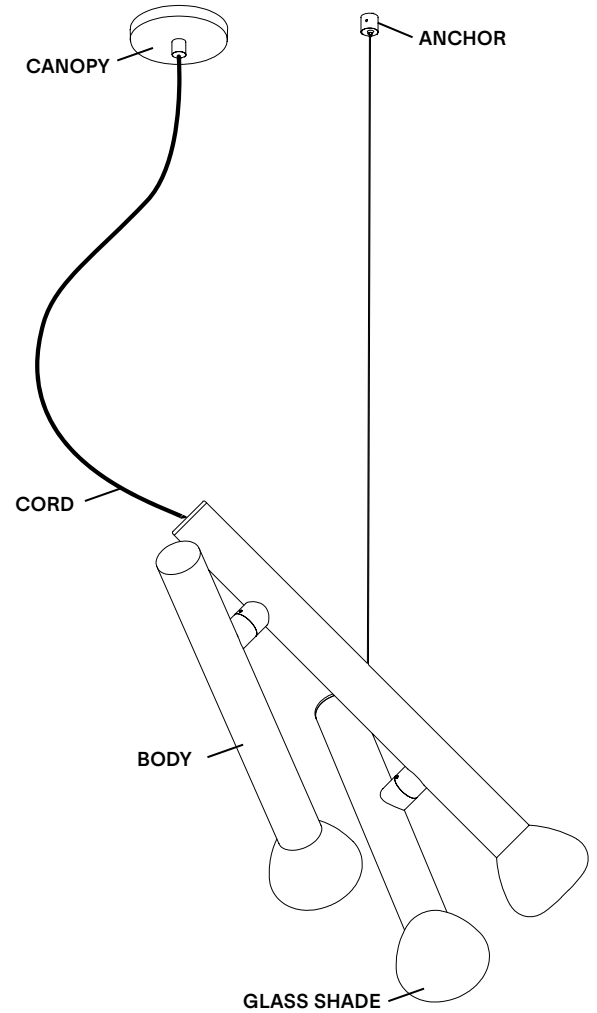

LAMP ANATOMY

		Example	Fill with your selection
COLLECTION	PARC Prc	PRC	PRC
MODEL	04	04	04
BODY	BK Textured Black WH Textured White MB Textured Midnight Blue BE Textured Blue BG Textured Beige BU Textured Burgundy GN Textured Green TC Textured Terracotta CC Custom colour*	BK	
CORD	BK Black WH White MB Blue BE Blue BG Beige BU Burgundy GN Green CC Custom colour*	BK	
CANOPY AND ANCHOR	BK Textured Black WH Textured White MB Textured Midnight Blue BE Textured Blue BG Textured Beige BU Textured Burgundy GN Textured Green TC Textured Terracotta CC Custom colour*	BK	
FULL SKU		PRC04BKBKBK	
		NOTES	