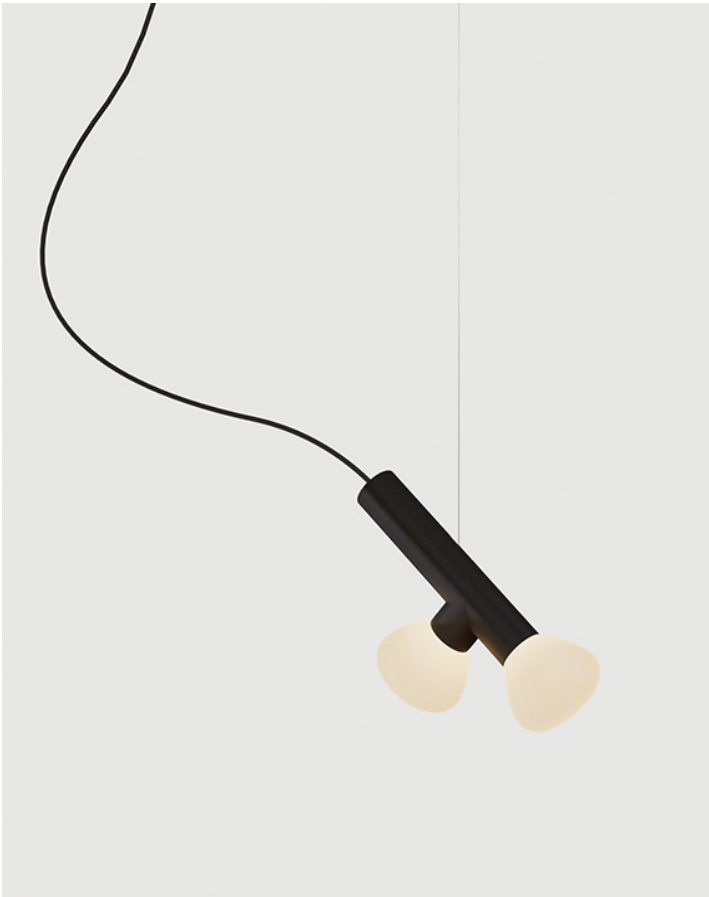

PARC 03

Parc is a collection inspired by childhood imagination and the essentiality of homemade forms — created in collaboration with Swiss designer Adrien Rovero. Evoking the archetype of a flashlight, each lamp of the Parc Collection is a playful reminder of time spent in nature, when a simple tube and piece of string could be used to fashion any number of creations. These makeshift things, at once naive and functional, harness the unique beauty of peeling an object back to its essence.

TYPE	Pendant
CONSTRUCTION	Hand blown frosted glass Powder coated aluminum body Polyester cord
SPECIFICATIONS	Source: LED lamp provided (G9 base) Power consumption: 2x 4.5W Lumen output: 638lm Colour temperature: 2700K included * 3000K available upon request Colour rendering index: ≥ 90 CRI standard Expected lifetime: ≥ 25 000h
CONTROL	Refer to our recommended list of dimmer models
CORD LENGTH	108" / 274 cm
STAINLESS STEEL CABLE	96" / 244 cm
WEIGHT	3.5lb / 1.6kg
CERTIFICATIONS	IP20
WARRANTY	2 years