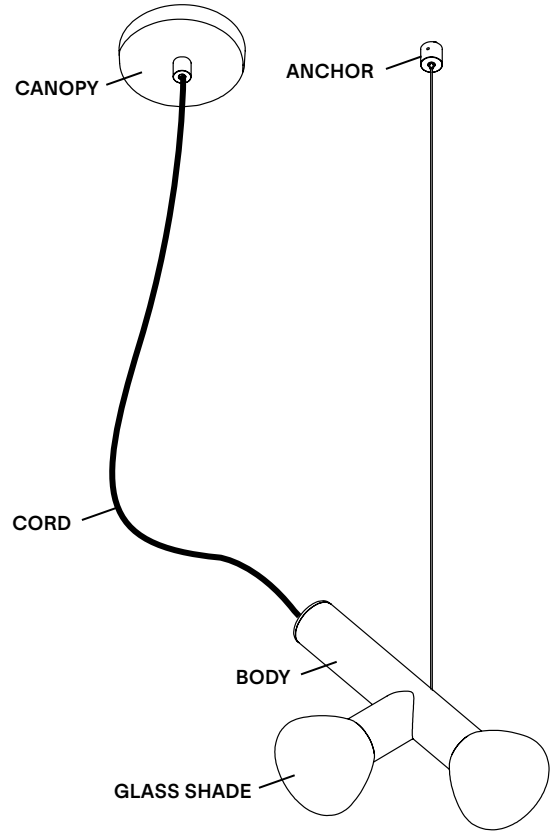

TYPE	Pendant
CONSTRUCTION	Hand blown frosted glass Powder coated aluminum body Polyester cord
SPECIFICATIONS	Source: LED lamp provided (G9 base) Power consumption: 2x 4.5W Lumen output: 638lm Colour temperature: 2700K included * 3000K available upon request Colour rendering index: ≥ 90 CRI standard Expected lifetime: ≥ 25 000h
CONTROL	Refer to our recommended list of dimmer models
CORD LENGTH	108" / 274 cm
STAINLESS STEEL CABLE	96" / 244 cm
WEIGHT	3.5lb / 1.6kg
CERTIFICATIONS	    IP20
WARRANTY	2 years

*dimensions are approximate and may vary slightly

FINISH

CORD (*CORDS ONLY AVAILABLE IN BLACK OR WHITE VINYL FOR AUSTRALIA)

NOTES

- Must be installed by an electrician
- Not protected against liquids (refer to IP20)
- Additional charges for modifications or for special orders
- Please refer to maintenance sheet on our website for cleaning instructions
- Ceiling anchor not meant for slanted ceilings (available upon request)

LAMP ANATOMY

		Example	Fill with your selection
COLLECTION	PARC Prc	PRC	PRC
MODEL	03	03	03
BODY	BK Textured Black WH Textured White MB Textured Midnight Blue BE Textured Blue BG Textured Beige BU Textured Burgundy GN Textured Green TC Textured Terracotta CC Custom colour*	BK	
CORD	BK Black WH White MB Blue BE Blue BG Beige BU Burgundy GN Green CC Custom colour*	BK	
CANOPY AND ANCHOR	BK Textured Black WH Textured White MB Textured Midnight Blue BE Textured Blue BG Textured Beige BU Textured Burgundy GN Textured Green TC Textured Terracotta CC Custom colour*	BK	
FULL SKU		PRC03BKBK	
		NOTES	