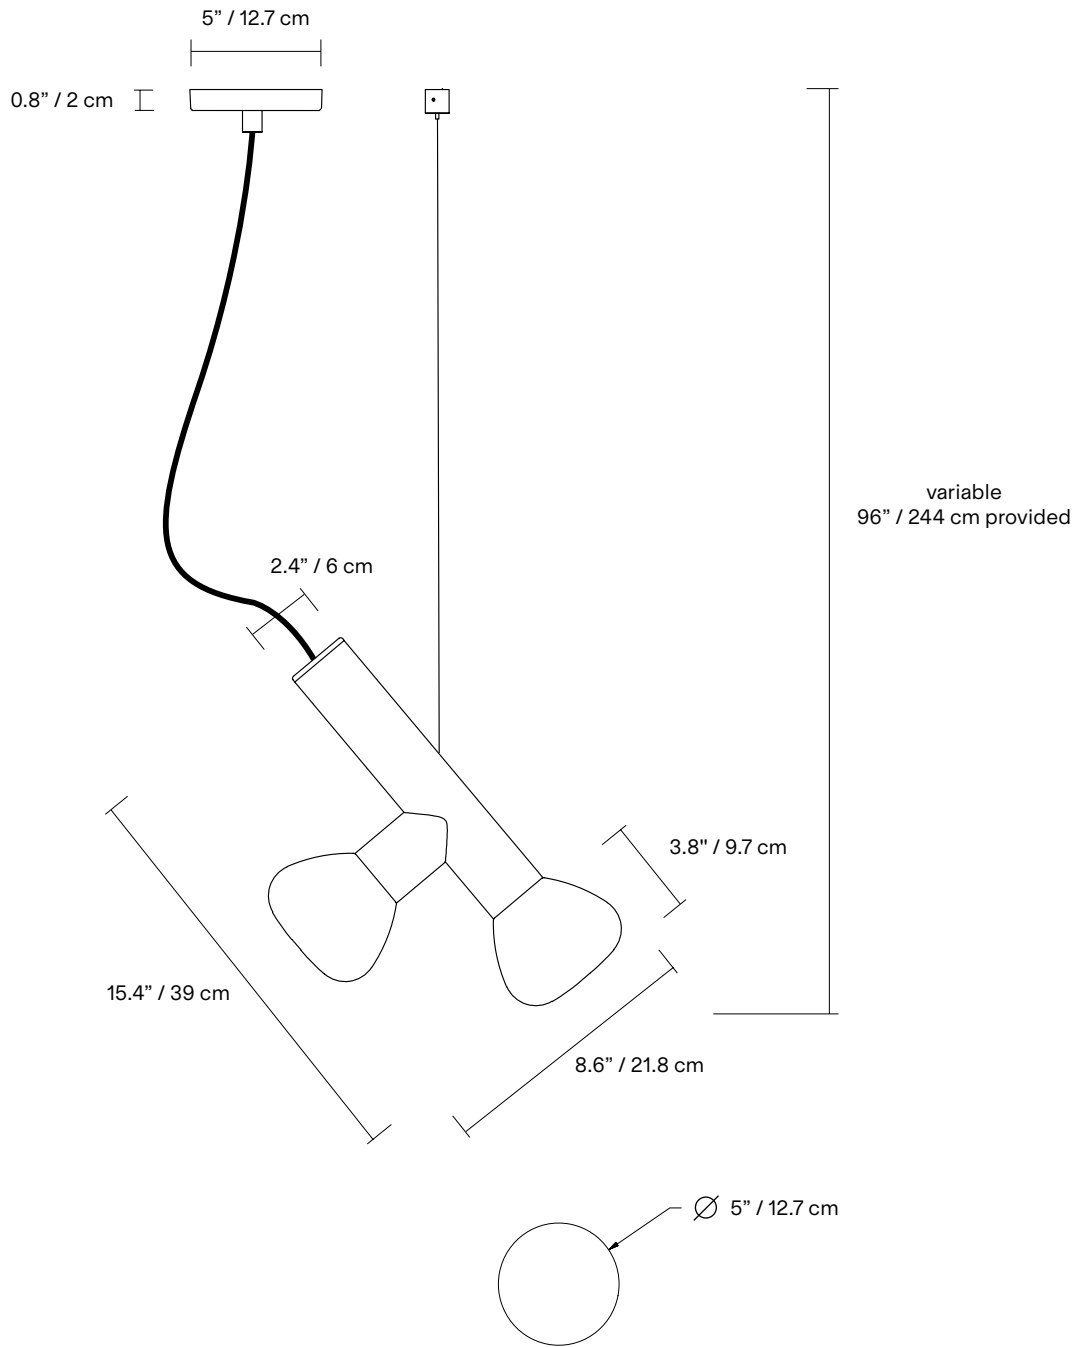

*dimensions are approximate and may vary slightly