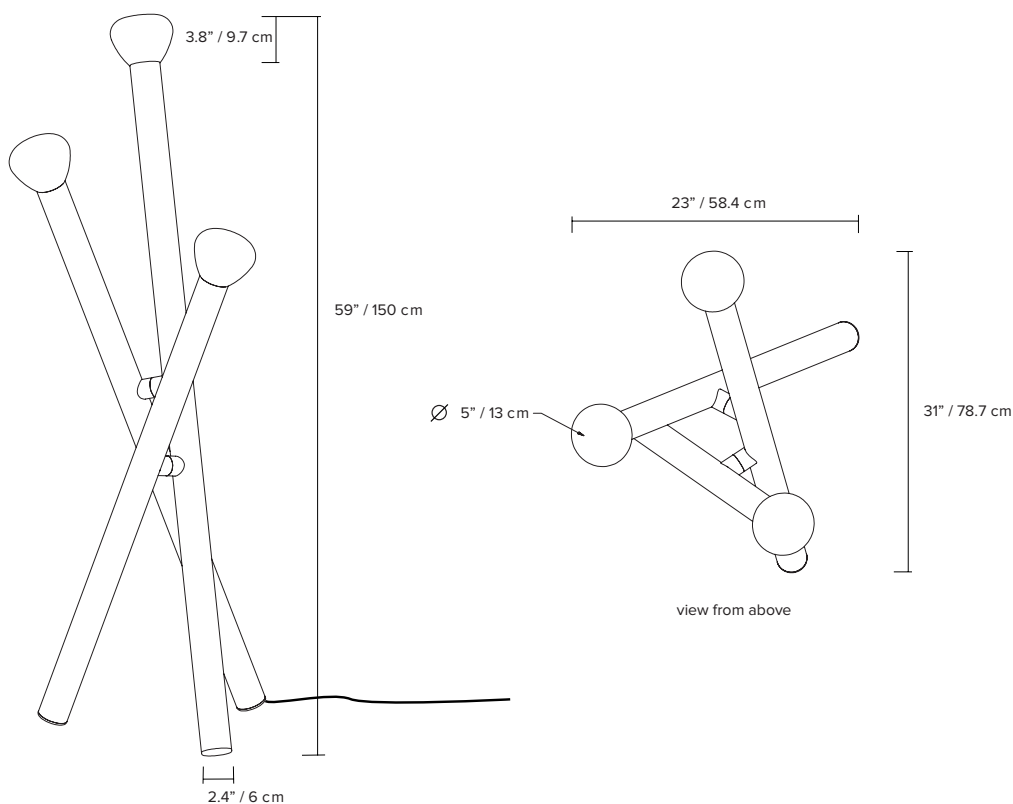

- type:** wall and table
- construction:** hand blown frosted glass
powder coated aluminum body
vinyl cord
- specifications:** source: LED lamp provided (G9 base)
power consumption: 4,5W
lumen output: 319lm
colour temperature: 2700K included
*3000K available upon request
colour rendering index: 80 CRI standard
* ≥ 90 CRI upon request
expected lifetime: 25 000h
- control:** refer to our recommended list of dimmer models
- cord length:** 96" / 244 cm, hand switch at 18"/46 cm from lamp
144" / 366 cm, foot switch at 72"/183 cm from lamp
- weight:** 2.2lb / 1kg
- certifications:**     IP20
- warranty:** 2 years

- type:** table
- construction:** hand blown frosted glass
powder coated aluminum body
vinyl cord
- specifications:** source: LED lamp provided (G9 base)
power consumption: 3x 4,5W
lumen output: 951lm
colour temperature: 2700K included
*3000K available upon request
colour rendering index: 80 CRI standard
* ≥ 90 CRI upon request
expected lifetime: 25 000h
- control:** refer to our recommended list of dimmer models
- cord length:** 96" / 244 cm, hand switch at 18" / 46 cm from lamp
132" / 335 cm, foot switch at 60" / 152 cm from lamp
- weight:** 7.5lb / 3.4kg
- certifications:**     IP20
- warranty:** 2 years

type:	floor
construction:	hand blown frosted glass powder coated aluminum body vinyl cord
specifications:	source: LED lamp provided (G9 base) power consumption: 3x 4,5W lumen output: 957lm colour temperature: 2700K included *3000K available upon request colour rendering index: 80 CRI standard * ≥ 90 CRI upon request expected lifetime: 25 000h
control:	refer to our recommended list of dimmer models
cord length:	132" / 335 cm foot switch at 60" / 152 cm from lamp
weight:	27.1lb / 12.3kg
certifications:	    IP20
warranty:	2 years