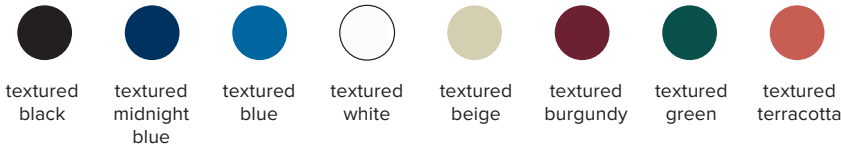

*dimensions are approximate and may vary slightly

ORDER GUIDE: SKU

COLLECTION	MODEL	BODY	CORD	SWITCH
PRC parc	06	BK black	BK black	HD hand
		MB midnight blue	WH white	FT floor
		BE blue		
		WH white		
		BG beige		
		BU burgundy		
		GN green		
		TC terracotta		
PRC	06	BK	BK	HD = PRC06BKBKHD

example

FINISH (*polyester cords also available in all colours upon request, except terracotta)

* cords only available in black or white in Australia

NOTES:

- must be installed by an electrician
- not protected against liquids (refer to IP20)
- additional charges for modifications or for special orders
- please refer to maintenance sheet on website for cleaning instructions