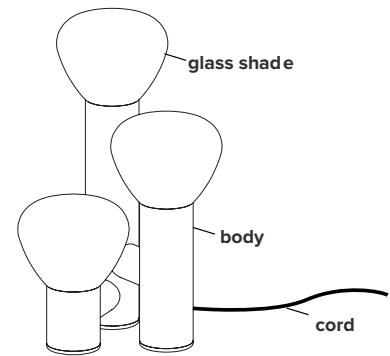

ORDER GUIDE: SKU

COLLECTION	MODEL	BODY	CORD	SWITCH
PRC parc	06	BK black	BK black	HD hand
		MB midnight blue	WH white	FT floor
		BE blue		
		WH white		
		BG beige		
		BU burgundy		
		GN green		
		TC terracotta		
PRC	06	BK	BK	HD = PRC06BKBKHD

example