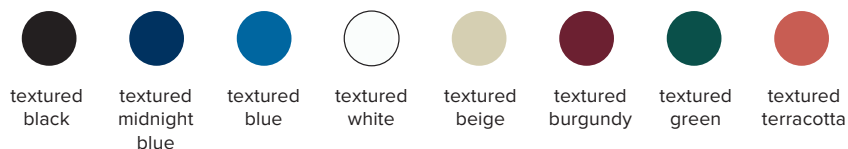

- type:** wall and table
- construction:** hand blown frosted glass
powder coated aluminum body
vinyl cord
- specifications:** source: LED lamp provided (G9 base)
power consumption: 4,5W
lumen output: 319lm
colour temperature: 2700K included
*3000K available upon request
colour rendering index: 80 CRI standard
* ≥ 90 CRI upon request
expected lifetime: 25 000h
- control:** refer to our recommended list of dimmer models
- cord length:** 96" / 244 cm, hand switch at 18"/46 cm from lamp
144" / 366 cm, foot switch at 72"/183 cm from lamp
- weight:** 2.2lb / 1kg
- certifications:**     IP20
- warranty:** 2 years

*dimensions are approximate and may vary slightly

ORDER GUIDE: SKU

COLLECTION	MODEL	BODY	CORD*	SWITCH	
PRC parc	01	BK black	BK black	HD hand	
		MB midnight blue	WH white	FT floor	
		BE blue			
		WH white			
		BG beige			
		BU burgundy			
		GN green			
		TC terracotta			
PRC	01	BK	BK	HD	= PRC01BKBKHD example

FINISH (*polyester cords also available in all colours upon request, except terracotta)

* cords only available in black or white in Australia

NOTES:

- not protected against liquids (refer to IP20)
- additional charges for modifications or for special orders
- please refer to maintenance sheet on website for cleaning instructions