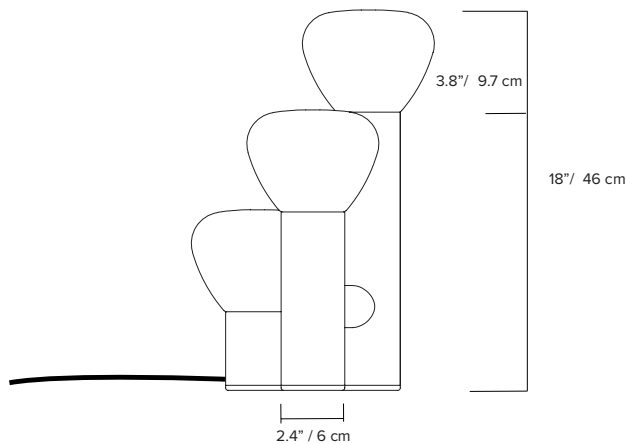

- type:** wall and table
- construction:** hand blown frosted glass
powder coated aluminum body
vinyl cord
- specifications:** source: LED lamp provided (G9 base)
power consumption: 4,5W
lumen output: 319lm
colour temperature: 2700K included
*3000K available upon request
colour rendering index: 80 CRI standard
* ≥ 90 CRI upon request
expected lifetime: 25 000h
- control:** refer to our recommended list of dimmer models
- cord length:** 96" / 244 cm, hand switch at 18"/46 cm from lamp
144" / 366 cm, foot switch at 72"/183 cm from lamp
- weight:** 2.2lb / 1kg
- certifications:**     IP20
- warranty:** 2 years

- type:** table
- construction:** hand blown frosted glass
powder coated aluminum body
vinyl cord
- specifications:** source: LED lamp provided (G9 base)
power consumption: 3x 4,5W
lumen output: 951lm
colour temperature: 2700K included
*3000K available upon request
colour rendering index: 80 CRI standard
* ≥ 90 CRI upon request
expected lifetime: 25 000h
- control:** refer to our recommended list of dimmer models
- cord length:** 96" / 244 cm, hand switch at 18" / 46 cm from lamp
132" / 335 cm, foot switch at 60" / 152 cm from lamp
- weight:** 7.5lb / 3.4kg
- certifications:**     IP20
- warranty:** 2 years