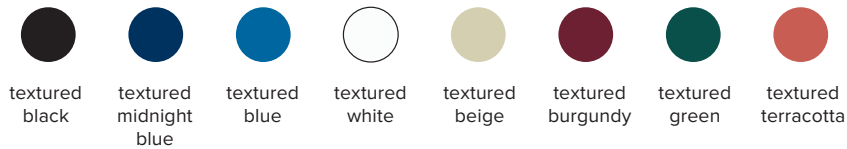

FINISH (*polyester cords also available in all colours upon request, except terracotta)

* cords only available in black or white in Australia

NOTES:

- must be installed by an electrician
- not protected against liquids (refer to IP20)
- additional charges for modifications or for special orders
- please refer to maintenance sheet on website for cleaning instructions