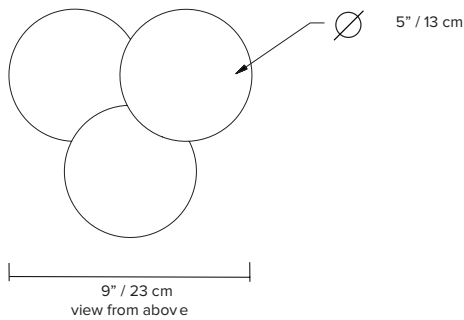

- type:** wall and table
- construction:** hand blown frosted glass
powder coated aluminum body
vinyl cord
- specifications:** source: LED lamp provided (G9 base)
power consumption: 4,5W
lumen output: 319lm
colour temperature: 2700K included
*3000K available upon request
colour rendering index: 80 CRI standard
* ≥ 90 CRI upon request
expected lifetime: 25 000h
- control:** refer to our recommended list of dimmer models
- cord length:** 96" / 244 cm, hand switch at 18"/46 cm from lamp
144" / 366 cm, foot switch at 72"/183 cm from lamp
- weight:** 2.2lb / 1kg
- certifications:**     IP20
- warranty:** 2 years

- type:** table
- construction:** hand blown frosted glass
powder coated aluminum body
vinyl cord
- specifications:** source: LED lamp provided (G9 base)
power consumption: 3x 4,5W
lumen output: 951lm
colour temperature: 2700K included
*3000K available upon request
colour rendering index: 80 CRI standard
* ≥ 90 CRI upon request
expected lifetime: 25 000h
- control:** refer to our recommended list of dimmer models
- cord length:** 96" / 244 cm, hand switch at 18" / 46 cm from lamp
132" / 335 cm, foot switch at 60" / 152 cm from lamp
- weight:** 7.5lb / 3.4kg
- certifications:**     IP20
- warranty:** 2 years