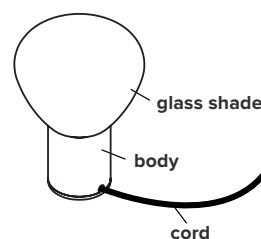

- type:** wall and table
- construction:** hand blown frosted glass
powder coated aluminum body
vinyl cord
- specifications:** source: LED lamp provided (G9 base)
power consumption: 4,5W
lumen output: 319lm
colour temperature: 2700K included
*3000K available upon request
colour rendering index: 80 CRI standard
* ≥ 90 CRI upon request
expected lifetime: 25 000h
- control:** refer to our recommended list of dimmer models
- cord length:** 96" / 244 cm, hand switch at 18"/46 cm from lamp
144" / 366 cm, foot switch at 72"/183 cm from lamp
- weight:** 2.2lb / 1kg
- certifications:**     IP20
- warranty:** 2 years

*dimensions are approximate and may vary slightly

ORDER GUIDE: SKU

COLLECTION	MODEL	BODY	CORD*	SWITCH	
PRC parc	01	BK black	BK black	HD hand	
		MB midnight blue	WH white	FT floor	
		BE blue			
		WH white			
		BG beige			
		BU burgundy			
		GN green			
		TC terracotta			
PRC	01	BK	BK	HD	= PRC01BKBKHD example