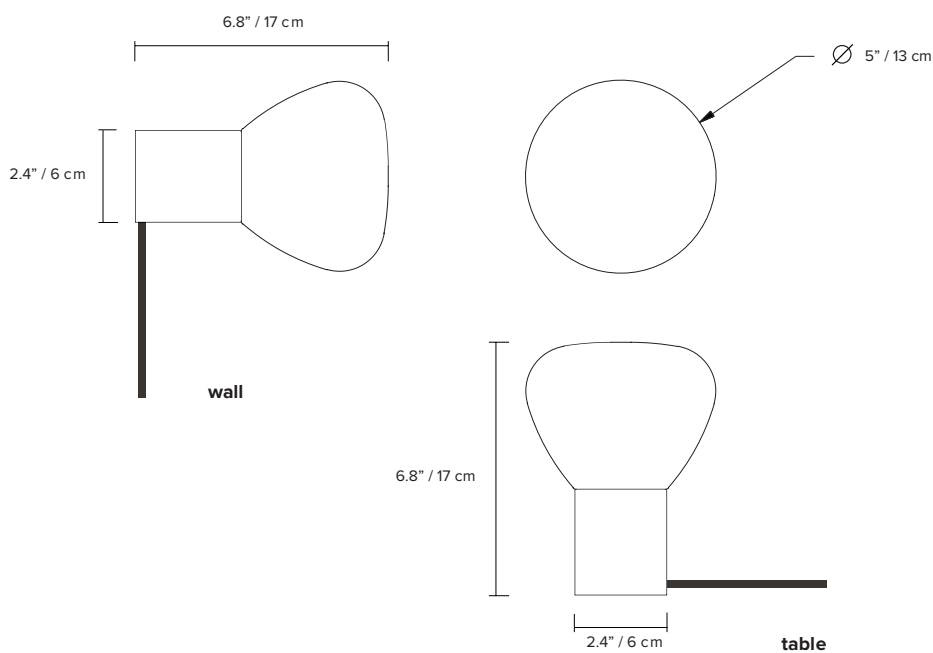

- type:** wall and table
- construction:** hand blown frosted glass
powder coated aluminum body
vinyl cord
- specifications:** source: LED lamp provided (G9 base)
power consumption: 4,5W
lumen output: 319lm
colour temperature: 2700K included
*3000K available upon request
colour rendering index: 80 CRI standard
* ≥ 90 CRI upon request
expected lifetime: 25 000h
- control:** refer to our recommended list of dimmer models
- cord length:** 96" / 244 cm, hand switch at 18"/46 cm from lamp
144" / 366 cm, foot switch at 72"/183 cm from lamp
- weight:** 2.2lb / 1kg
- certifications:**     IP20
- warranty:** 2 years

- type:** table
- construction:** hand blown frosted glass
powder coated aluminum body
vinyl cord
- specifications:** source: LED lamp provided (G9 base)
power consumption: 3x 4,5W
lumen output: 951lm
colour temperature: 2700K included
*3000K available upon request
colour rendering index: 80 CRI standard
* ≥ 90 CRI upon request
expected lifetime: 25 000h
- control:** refer to our recommended list of dimmer models
- cord length:** 96" / 244 cm, hand switch at 18" / 46 cm from lamp
132" / 335 cm, foot switch at 60" / 152 cm from lamp
- weight:** 7.5lb / 3.4kg
- certifications:**     IP20
- warranty:** 2 years