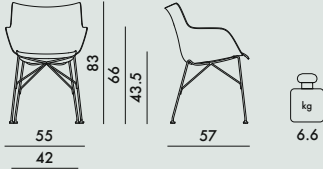

0.308

58X59X90

4913

h. seat 43.5 cm. - Basic Veneer

4914

h. seat 43.5 cm. - Slatted Ash

5913

h. seat 41.5 cm. - Basic Veneer

5914

h. seat 41.5 cm. - Slatted Ash

SHELL

Curved 3D wood

SEAT

Mass-dyed thermoplastic technopolymer

FRAME

Chrome-plated or painted steel