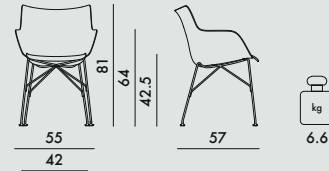

5928

Q/Wood Soft - h. seat 42.5 cm. - Basic Veneer

SHELL

Curved 3D wood

SEAT

Aquaclean® fabric-upholstered mass-dyed thermoplastic technopolymer

FRAME

Chrome-plated or painted steel

0.308

58X59X90

4913

h. seat 43.5 cm. - Basic Veneer

4914

h. seat 43.5 cm. - Slatted Ash

5913

h. seat 41.5 cm. - Basic Veneer

5914

h. seat 41.5 cm. - Slatted Ash

SHELL

Curved 3D wood

SEAT

Mass-dyed thermoplastic technopolymer

FRAME

Chrome-plated or painted steel