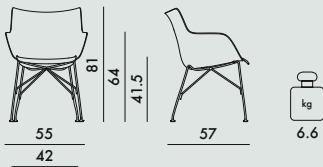

0.308

58X59X90

4913

h. seat 43.5 cm. - Basic Veneer

4914

h. seat 43.5 cm. - Slatted Ash

5913

h. seat 41.5 cm. - Basic Veneer

5914

h. seat 41.5 cm. - Slatted Ash

SHELL

Curved 3D wood

SEAT

Mass-dyed thermoplastic technopolymer

FRAME

Chrome-plated or painted steel