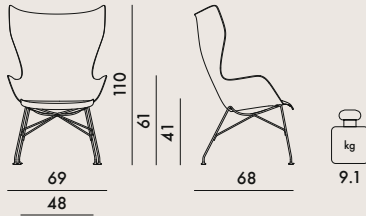

Product made of FSC™ certified wood

	level achieved	
	armchair	ottoman
EN 1022:2005	Comp.	Comp.
EN 16139:2013+AC2013	Comp.	Comp.
EN 1728:2012+AC2013		
6.4	L2	L2
6.5	L2	L2
6.10	L2	-
6.11	L2	-
6.15	L2	L2
6.16	-	L2
6.17	L2	L2
6.18	L2	L2
6.20	L2	-
6.24	L2	L2
6.25	L2	L2
6.26	L2	-

4915/4916	1	12.8	0.57	70X70X115
4918/4919	1	6.5	0.135	53X53X61

4917

Slatted Ash leather seat upholstery

4920

Slatted Ash leather upholstery

SHELL

Curved 3D wood

SEAT