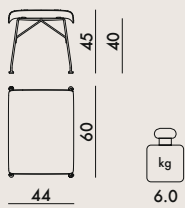

4915/4916	1	12.8	0.57	70X70X115
4918/4919	1	6.5	0.135	53X53X61

4917

Slatted Ash leather seat upholstery

4920

Slatted Ash leather upholstery

SHELL

Curved 3D wood

SEAT

discover
Smart Wood Collection

The mark of
responsible forestry

4917	1	13.7	0.57	70X70X115
4920	1	7.8	0.135	53X53X61

	level achieved	
	armchair	ottoman
EN 1022:2005	Comp.	Comp.
EN 16139:2013+AC2013	Comp.	Comp.
EN 1728:2012+AC2013		
6.4	L2	L2
6.5	L2	L2
6.10	L2	-
6.11	L2	-
6.15	L2	L2
6.16	-	L2
6.17	L2	L2
6.18	L2	L2
6.20	L2	-
6.24	L2	L2
6.25	L2	L2
6.26	L2	-