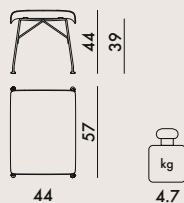

SEAT
Curved 3D wood

FRAME
Chrome-plated or painted steel

Basic Veneer