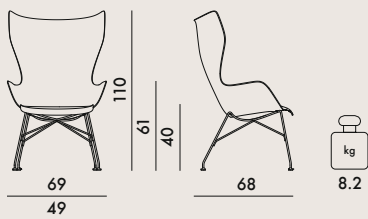

K/WOOD, S/WOOD 2019

Design Philippe Starck

4915
Basic Veneer
4916
Slatted Ash

4918
Basic Veneer
4919
Slatted Ash

SEAT
Curved 3D wood

FRAME
Chrome-plated or painted steel

Basic Veneer

Slatted Ash

Product made of FSC™ certified wood

	level achieved	
	armchair	ottoman
EN 1022:2005	Comp.	Comp.
EN 16139:2013+AC2013	Comp.	Comp.
EN 1728:2012+AC2013		
6.4	L2	L2
6.5	L2	L2
6.10	L2	-
6.11	L2	-
6.15	L2	L2
6.16	-	L2
6.17	L2	L2
6.18	L2	L2
6.20	L2	-
6.24	L2	L2
6.25	L2	L2
6.26	L2	-

4915/4916	1	12.8	0.57	70X70X115
4918/4919	1	6.5	0.135	53X53X61

4917

Slatted Ash leather seat upholstery

4920

Slatted Ash leather upholstery

SHELL

Curved 3D wood

SEAT

discover
Smart Wood Collection

The mark of
responsible forestry

4917	1	13.7	0.57	70X70X115
4920	1	7.8	0.135	53X53X61

	level achieved	
	armchair	ottoman
EN 1022:2005	Comp.	Comp.
EN 16139:2013+AC2013	Comp.	Comp.
EN 1728:2012+AC2013		
6.4	L2	L2
6.5	L2	L2
6.10	L2	-
6.11	L2	-
6.15	L2	L2
6.16	-	L2
6.17	L2	L2
6.18	L2	L2
6.20	L2	-
6.24	L2	L2
6.25	L2	L2
6.26	L2	-