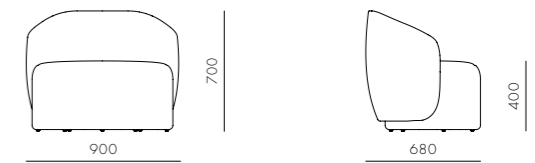

Taylor Bar Chair SH610 / SH750

CODE & MATERIALS
TA-S310-610
TA-S310-750
Solid wood frame, Upholstery

DIMENSIONS
W445 x D440 x H895mm
W445 x D440 x H1035mm
Seating high:610/750mm

Taylor Dining Table

CODE & MATERIALS
TA-T410
Metal frame, Solid wood legs,
Veneer laminate top

DIMENSIONS
W2000 x D900 x H735mm

Taylor Sofa

CODE & MATERIALS
 TA-S420
 Solid wood plywood frame,
 Upholstery

DIMENSIONS
 W2815 x D1290 x H700mm
 Seating high:400mm

Taylor Sofa One Seater

CODE & MATERIALS
 TA-S410
 Solid wood plywood frame,
 Upholstery

DIMENSIONS
 W900 x D680 x H700mm
 Seating high:400mm

Taylor Valet

CODE & MATERIALS
 TA-V110
 Solid wood frame,
 Veneer laminate top

DIMENSIONS
 W425 x D435 x H1090mm