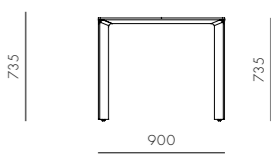

Taylor Dining Chair

CODE & MATERIALS
TA-S210
Solid wood frame, Upholstery

DIMENSIONS
W467 x D548 x H800mm
Seating high:462mm

Taylor Lounge Chair

CODE & MATERIALS
TA-S112
Solid wood frame, Upholstery

DIMENSIONS
W620 x D630 x H650mm
Seating height: 395mm

Taylor Bar Chair SH610 / SH750

CODE & MATERIALS
TA-S310-610
TA-S310-750
Solid wood frame, Upholstery

DIMENSIONS
W445 x D440 x H895mm
W445 x D440 x H1035mm
Seating high:610/750mm

Taylor Dining Table

CODE & MATERIALS
TA-T410
Metal frame, Solid wood legs,
Veneer laminate top

DIMENSIONS
W2000 x D900 x H735mm

Taylor Sofa

CODE & MATERIALS
 TA-S420
 Solid wood plywood frame,
 Upholstery

DIMENSIONS
 W2815 x D1290 x H700mm
 Seating high:400mm

Taylor Sofa One Seater

CODE & MATERIALS
 TA-S410
 Solid wood plywood frame,
 Upholstery

DIMENSIONS
 W900 x D680 x H700mm
 Seating high:400mm

Taylor Valet

CODE & MATERIALS
 TA-V110
 Solid wood frame,
 Veneer laminate top

DIMENSIONS
 W425 x D435 x H1090mm