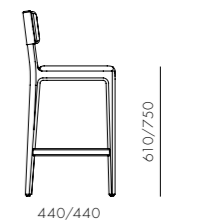

Taylor Dining Chair

CODE & MATERIALS
TA-S210
Solid wood frame, Upholstery

DIMENSIONS
W467 x D548 x H800mm
Seating high:462mm

Taylor Lounge Chair

CODE & MATERIALS
TA-S112
Solid wood frame, Upholstery

DIMENSIONS
W620 x D630 x H650mm
Seating height: 395mm

Taylor Bar Chair SH610 / SH750

CODE & MATERIALS
TA-S310-610
TA-S310-750
Solid wood frame, Upholstery

DIMENSIONS
W445 x D440 x H895mm
W445 x D440 x H1035mm
Seating high:610/750mm

Taylor Dining Table

CODE & MATERIALS
TA-T410
Metal frame, Solid wood legs,
Veneer laminate top

DIMENSIONS
W2000 x D900 x H735mm

Taylor Sofa

CODE & MATERIALS
 TA-S420
 Solid wood plywood frame,
 Upholstery

DIMENSIONS
 W2815 x D1290 x H700mm
 Seating high:400mm

Taylor Sofa One Seater

CODE & MATERIALS
 TA-S410
 Solid wood plywood frame,
 Upholstery

DIMENSIONS
 W900 x D680 x H700mm
 Seating high:400mm

Taylor Valet

CODE & MATERIALS
 TA-V110
 Solid wood frame,
 Veneer laminate top

DIMENSIONS
 W425 x D435 x H1090mm