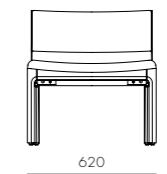

Taylor Dining Chair

CODE & MATERIALS
TA-S210
Solid wood frame, Upholstery

DIMENSIONS
W467 x D548 x H800mm
Seating high:462mm

Taylor Lounge Chair

CODE & MATERIALS
TA-S112
Solid wood frame, Upholstery

DIMENSIONS
W620 x D630 x H650mm
Seating height: 395mm

Taylor Bar Chair SH610 / SH750

CODE & MATERIALS
TA-S310-610
TA-S310-750
Solid wood frame, Upholstery

DIMENSIONS
W445 x D440 x H895mm
W445 x D440 x H1035mm
Seating high:610/750mm

Taylor Dining Table

CODE & MATERIALS
TA-T410
Metal frame, Solid wood legs,
Veneer laminate top

DIMENSIONS
W2000 x D900 x H735mm

Taylor Sofa

CODE & MATERIALS
 TA-S420
 Solid wood plywood frame,
 Upholstery

DIMENSIONS
 W2815 x D1290 x H700mm
 Seating high:400mm

Taylor Sofa One Seater

CODE & MATERIALS
 TA-S410
 Solid wood plywood frame,
 Upholstery

DIMENSIONS
 W900 x D680 x H700mm
 Seating high:400mm

Taylor Valet

CODE & MATERIALS
 TA-V110
 Solid wood frame,
 Veneer laminate top

DIMENSIONS
 W425 x D435 x H1090mm