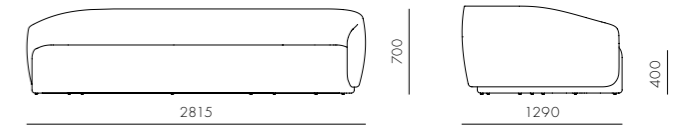

Taylor Bar Chair SH610 / SH750

CODE & MATERIALS
TA-S310-610
TA-S310-750
Solid wood frame, Upholstery

DIMENSIONS
W445 x D440 x H895mm
W445 x D440 x H1035mm
Seating high:610/750mm

Taylor Dining Table

CODE & MATERIALS
TA-T410
Metal frame, Solid wood legs,
Veneer laminate top

DIMENSIONS
W2000 x D900 x H735mm

Taylor Sofa

CODE & MATERIALS
 TA-S420
 Solid wood plywood frame,
 Upholstery

DIMENSIONS
 W2815 x D1290 x H700mm
 Seating high:400mm

Taylor Sofa One Seater

CODE & MATERIALS
 TA-S410
 Solid wood plywood frame,
 Upholstery

DIMENSIONS
 W900 x D680 x H700mm
 Seating high:400mm

Taylor Valet

CODE & MATERIALS
 TA-V110
 Solid wood frame,
 Veneer laminate top

DIMENSIONS
 W425 x D435 x H1090mm