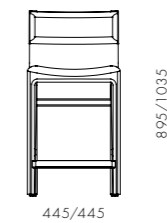

Taylor Dining Chair

CODE & MATERIALS
TA-S210
Solid wood frame, Upholstery

DIMENSIONS
W467 x D548 x H800mm
Seating high:462mm

Taylor Lounge Chair

CODE & MATERIALS
TA-S112
Solid wood frame, Upholstery

DIMENSIONS
W620 x D630 x H650mm
Seating height: 395mm

Taylor Bar Chair SH610 / SH750

CODE & MATERIALS
TA-S310-610
TA-S310-750
Solid wood frame, Upholstery

DIMENSIONS
W445 x D440 x H895mm
W445 x D440 x H1035mm
Seating high:610/750mm

Taylor Dining Table

CODE & MATERIALS
TA-T410
Metal frame, Solid wood legs,
Veneer laminate top

DIMENSIONS
W2000 x D900 x H735mm

Taylor Sofa

CODE & MATERIALS
 TA-S420
 Solid wood plywood frame,
 Upholstery

DIMENSIONS
 W2815 x D1290 x H700mm
 Seating high:400mm

Taylor Sofa One Seater

CODE & MATERIALS
 TA-S410
 Solid wood plywood frame,
 Upholstery

DIMENSIONS
 W900 x D680 x H700mm
 Seating high:400mm

Taylor Valet

CODE & MATERIALS
 TA-V110
 Solid wood frame,
 Veneer laminate top

DIMENSIONS
 W425 x D435 x H1090mm