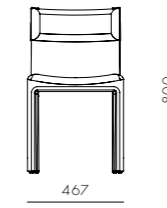

Taylor Dining Chair

CODE & MATERIALS
TA-S210
Solid wood frame, Upholstery

DIMENSIONS
W467 x D548 x H800mm
Seating high:462mm

Taylor Lounge Chair

CODE & MATERIALS
TA-S112
Solid wood frame, Upholstery

DIMENSIONS
W620 x D630 x H650mm
Seating height: 395mm

Taylor Bar Chair SH610 / SH750

CODE & MATERIALS
TA-S310-610
TA-S310-750
Solid wood frame, Upholstery

DIMENSIONS
W445 x D440 x H895mm
W445 x D440 x H1035mm
Seating high:610/750mm

Taylor Dining Table

CODE & MATERIALS
TA-T410
Metal frame, Solid wood legs,
Veneer laminate top

DIMENSIONS
W2000 x D900 x H735mm

Taylor Sofa

CODE & MATERIALS
 TA-S420
 Solid wood plywood frame,
 Upholstery

DIMENSIONS
 W2815 x D1290 x H700mm
 Seating high:400mm

Taylor Sofa One Seater

CODE & MATERIALS
 TA-S410
 Solid wood plywood frame,
 Upholstery

DIMENSIONS
 W900 x D680 x H700mm
 Seating high:400mm

Taylor Valet

CODE & MATERIALS
 TA-V110
 Solid wood frame,
 Veneer laminate top

DIMENSIONS
 W425 x D435 x H1090mm