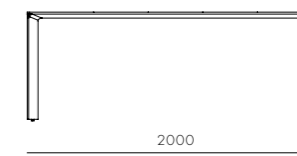

Taylor Dining Chair

CODE & MATERIALS
TA-S210
Solid wood frame, Upholstery

DIMENSIONS
W467 x D548 x H800mm
Seating high:462mm

Taylor Lounge Chair

CODE & MATERIALS
TA-S112
Solid wood frame, Upholstery

DIMENSIONS
W620 x D630 x H650mm
Seating height: 395mm

Taylor Bar Chair SH610 / SH750

CODE & MATERIALS
TA-S310-610
TA-S310-750
Solid wood frame, Upholstery

DIMENSIONS
W445 x D440 x H895mm
W445 x D440 x H1035mm
Seating high:610/750mm

Taylor Dining Table

CODE & MATERIALS
TA-T410
Metal frame, Solid wood legs,
Veneer laminate top

DIMENSIONS
W2000 x D900 x H735mm

Taylor Sofa

CODE & MATERIALS
 TA-S420
 Solid wood plywood frame,
 Upholstery

DIMENSIONS
 W2815 x D1290 x H700mm
 Seating high:400mm

Taylor Sofa One Seater

CODE & MATERIALS
 TA-S410
 Solid wood plywood frame,
 Upholstery

DIMENSIONS
 W900 x D680 x H700mm
 Seating high:400mm

Taylor Valet

CODE & MATERIALS
 TA-V110
 Solid wood frame,
 Veneer laminate top

DIMENSIONS
 W425 x D435 x H1090mm