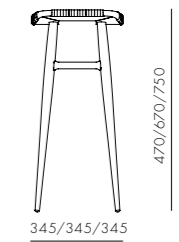

Freja Bar Stool SH450 / 610 / 750 Leather Stripe Seat

CODE & MATERIALS
FE-S610-LS
FE-S310-LS
FE-S320-LS
Solid wood frame, Leather seat

DIMENSIONS
W465 x D345 x H470mm
W465 x D345 x H630mm
W465 x D345 x H750mm
Seating height: 450/610/735mm

Freja Bar Stool SH450 / 610 / 750 Leather Seat

CODE & MATERIALS
FE-S610-LE
FE-S310-LE
FE-S320-LE
Solid wood frame, Leather seat

DIMENSIONS
W465 x D345 x H470mm
W465 x D345 x H630mm
W465 x D345 x H750mm
Seating height: 450/610/735mm

Freja Bar Stool SH450 / 610 / 750
Paper Cord Seat

CODE & MATERIALS
FE-S610-PC
FE-S310-PC
FE-S320-PC
Solid wood frame, Paper cord seat

DIMENSIONS
W465 x D345 x H470mm
W465 x D345 x H630mm
W465 x D345 x H750mm
Seating height: 450/610/735mm

Freja Bench Leather Stripe Seat

CODE & MATERIALS
FE-S620-LS
Solid wood frame, Leather seat

DIMENSIONS
W1185 x D350 x H470mm
Seating height: 450

Freja Bench Leather Seat

CODE & MATERIALS
FE-S620-LE
Solid wood frame, Leather seat