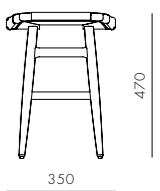

Freja Bar Stool SH450 / 610 / 750 Leather Seat

CODE & MATERIALS
FE-S610-LE
FE-S310-LE
FE-S320-LE
Solid wood frame, Leather seat

DIMENSIONS
W465 x D345 x H470mm
W465 x D345 x H630mm
W465 x D345 x H750mm
Seating height: 450/610/735mm

Freja Bar Stool SH450 / 610 / 750
Paper Cord Seat

CODE & MATERIALS
FE-S610-PC
FE-S310-PC
FE-S320-PC
Solid wood frame, Paper cord seat

DIMENSIONS
W465 x D345 x H470mm
W465 x D345 x H630mm
W465 x D345 x H750mm
Seating height: 450/610/735mm

Freja Bench Leather Stripe Seat

CODE & MATERIALS
FE-S620-LS
Solid wood frame, Leather seat

DIMENSIONS
W1185 x D350 x H470mm
Seating height: 450

Freja Bench Leather Seat

CODE & MATERIALS
FE-S620-LE
Solid wood frame, Leather seat

DIMENSIONS
W1185 x D350 x H470mm
Seating height: 450

Freja Bench Paper Cord Seat

CODE & MATERIALS
FE-S620-PC
Solid wood frame, Paper cord seat

DIMENSIONS
W1185 x D350 x H470mm
Seating height: 450