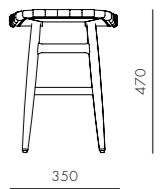

Freja Bar Stool SH450 / 610 / 750 Leather Seat

CODE & MATERIALS
FE-S610-LE
FE-S310-LE
FE-S320-LE
Solid wood frame, Leather seat

DIMENSIONS
W465 x D345 x H470mm
W465 x D345 x H630mm
W465 x D345 x H750mm
Seating height: 450/610/735mm

Freja Bar Stool SH450 / 610 / 750
Paper Cord Seat

CODE & MATERIALS
FE-S610-PC
FE-S310-PC
FE-S320-PC
Solid wood frame, Paper cord seat

DIMENSIONS
W465 x D345 x H470mm
W465 x D345 x H630mm
W465 x D345 x H750mm
Seating height: 450/610/735mm

Freja Bench Leather Stripe Seat

CODE & MATERIALS
FE-S620-LS
Solid wood frame, Leather seat

DIMENSIONS
W1185 x D350 x H470mm
Seating height: 450

Freja Bench Leather Seat

CODE & MATERIALS
FE-S620-LE
Solid wood frame, Leather seat

DIMENSIONS
W1185 x D350 x H470mm
Seating height: 450

Freja Bench Paper Cord Seat

CODE & MATERIALS
FE-S620-PC
Solid wood frame, Paper cord seat

DIMENSIONS
W1185 x D350 x H470mm
Seating height: 450