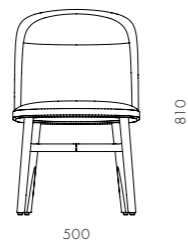

### DIMENSIONS

W500 x D590 x H810mm  
Seating height: 460mm

### DIMENSIONS

W630 x D870 x H815mm  
Seating height: 390mm

#### DIMENSIONS

W425 x D465 x H825mm  
W450 x D470 x H965mm  
Seating height: 610/750mm

#### DIMENSIONS

Φ300 x H500mm  
Φ300 x H560mm