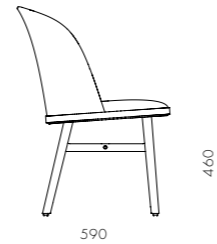

## Bund Dining Chair

### DIMENSIONS

W500 x D590 x H810mm  
Seating height: 460mm

### DIMENSIONS

W630 x D870 x H815mm  
Seating height: 390mm

#### DIMENSIONS

W425 x D465 x H825mm  
W450 x D470 x H965mm  
Seating height: 610/750mm