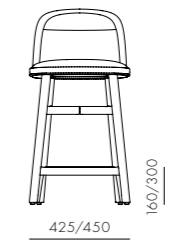

### DIMENSIONS

W500 x D590 x H810mm  
Seating height: 460mm

### DIMENSIONS

W630 x D870 x H815mm  
Seating height: 390mm

#### DIMENSIONS

W425 x D465 x H825mm  
W450 x D470 x H965mm  
Seating height: 610/750mm

#### DIMENSIONS

Φ300 x H500mm  
Φ300 x H560mm