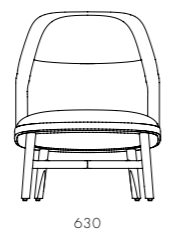

### DIMENSIONS

W500 x D590 x H810mm  
Seating height: 460mm

## Bund Lounge Chair

### DIMENSIONS

W630 x D870 x H815mm  
Seating height: 390mm

#### DIMENSIONS

W425 x D465 x H825mm  
W450 x D470 x H965mm  
Seating height: 610/750mm