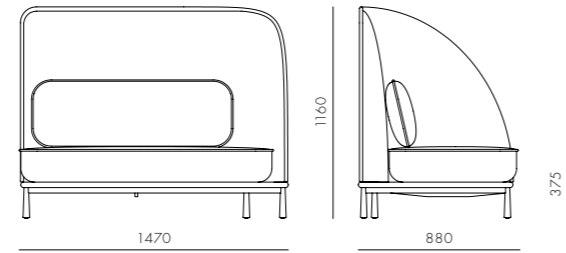

DIMENSIONS

W900 x D855 x H785mm
Seating height: 375mm

Arc Sofa Highback Love Seat L

CODE & MATERIALS
AR-S410-L
Veneer laminate base,
Steel leg, Upholstery

DIMENSIONS
W1470 x D880 x H1160mm
Seating height: 375mm

Arc Sofa Three Seater

CODE & MATERIALS
AR-S420
Veneer laminate base,
Steel leg, Upholstery

DIMENSIONS
W1980 x D880 x H785mm
Seating height: 375mm

Arc Sofa Highback Love Seat R

CODE & MATERIALS
AR-S410-R
Veneer laminate base,
Steel leg, Upholstery

DIMENSIONS
W1470 x D880 x H1160mm
Seating height: 375mm

Arc Coffee Table

CODE & MATERIALS
AR-T210
Veneer laminate top,
Steel leg and support, Stone top

DIMENSIONS
W850 x D850 x H370mm

Arc Sofa Love Seat

CODE & MATERIALS
AR-S430
Veneer laminate base,
Steel leg, Upholstery

DIMENSIONS
W1620 x D880 x H785mm
Seating height: 375mm

Arc Sofa Highback Love Seat

CODE & MATERIALS
AR-S410
Veneer laminate base,
Steel leg, Upholstery

DIMENSIONS
W1620 x D880 x H1160mm
Seating height: 375mm