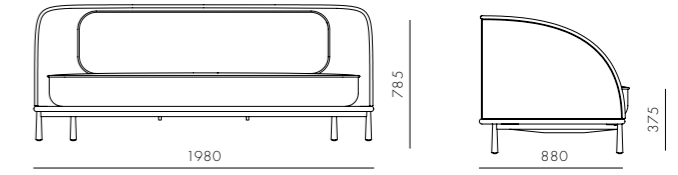

DIMENSIONS

W900 x D855 x H785mm
Seating height: 375mm

Arc Sofa Highback Love Seat L

CODE & MATERIALS
AR-S410-L
Veneer laminate base,
Steel leg, Upholstery

DIMENSIONS
W1470 x D880 x H1160mm
Seating height: 375mm

Arc Sofa Three Seater

CODE & MATERIALS
AR-S420
Veneer laminate base,
Steel leg, Upholstery

DIMENSIONS
W1980 x D880 x H785mm
Seating height: 375mm

Arc Sofa Highback Love Seat R

CODE & MATERIALS
AR-S410-R
Veneer laminate base,
Steel leg, Upholstery

DIMENSIONS
W1470 x D880 x H1160mm
Seating height: 375mm

Arc Coffee Table

CODE & MATERIALS
AR-T210
Veneer laminate top,
Steel leg and support, Stone top

DIMENSIONS
W850 x D850 x H370mm

Arc Sofa Love Seat

CODE & MATERIALS
AR-S430
Veneer laminate base,
Steel leg, Upholstery

DIMENSIONS
W1620 x D880 x H785mm
Seating height: 375mm

Arc Sofa Highback Love Seat

CODE & MATERIALS
AR-S410
Veneer laminate base,
Steel leg, Upholstery

DIMENSIONS
W1620 x D880 x H1160mm
Seating height: 375mm