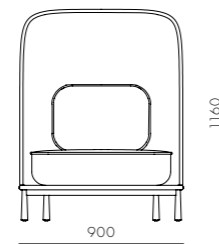

Arc Highback Chair

CODE & MATERIALS

AR-S121
Veneer laminate base,
Steel leg, Upholstery

DIMENSIONS

W900 x D855 x H1160mm
Seating height: 375mm

Arc Lounge Chair

CODE & MATERIALS

AR-S111
Veneer laminate base,
Steel leg, Upholstery

DIMENSIONS

W900 x D855 x H785mm
Seating height: 375mm

Arc Sofa Highback Love Seat L

CODE & MATERIALS
AR-S410-L
Veneer laminate base,
Steel leg, Upholstery

DIMENSIONS
W1470 x D880 x H1160mm
Seating height: 375mm

DIMENSIONS
W1470 x D880 x H1160mm
Seating height: 375mm

Arc Coffee Table

CODE & MATERIALS
AR-T210
Veneer laminate top,
Steel leg and support, Stone top

DIMENSIONS
W850 x D850 x H370mm

Arc Sofa Love Seat

CODE & MATERIALS
AR-S430
Veneer laminate base,
Steel leg, Upholstery

DIMENSIONS
W1620 x D880 x H785mm
Seating height: 375mm

Arc Sofa Highback Love Seat

CODE & MATERIALS
AR-S410
Veneer laminate base,
Steel leg, Upholstery

DIMENSIONS
W1620 x D880 x H1160mm
Seating height: 375mm