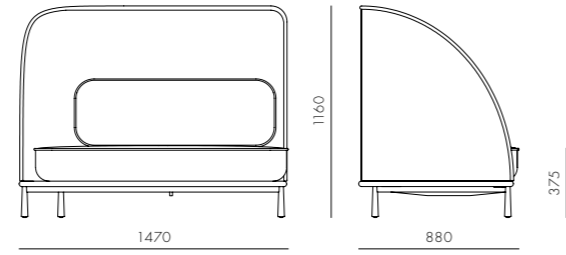

DIMENSIONS

W900 x D855 x H785mm
Seating height: 375mm

Arc Sofa Highback Love Seat L

CODE & MATERIALS
AR-S410-L
Veneer laminate base,
Steel leg, Upholstery

DIMENSIONS
W1470 x D880 x H1160mm
Seating height: 375mm

Arc Sofa Three Seater

CODE & MATERIALS
AR-S420
Veneer laminate base,
Steel leg, Upholstery

DIMENSIONS
W1980 x D880 x H785mm
Seating height: 375mm

Arc Sofa Highback Love Seat R

CODE & MATERIALS
AR-S410-R
Veneer laminate base,
Steel leg, Upholstery

DIMENSIONS
W1470 x D880 x H1160mm
Seating height: 375mm

Arc Coffee Table

CODE & MATERIALS
AR-T210
Veneer laminate top,
Steel leg and support, Stone top

DIMENSIONS
W850 x D850 x H370mm

Arc Sofa Love Seat

CODE & MATERIALS
AR-S430
Veneer laminate base,
Steel leg, Upholstery

DIMENSIONS
W1620 x D880 x H785mm
Seating height: 375mm

Arc Sofa Highback Love Seat

CODE & MATERIALS
AR-S410
Veneer laminate base,
Steel leg, Upholstery

DIMENSIONS
W1620 x D880 x H1160mm
Seating height: 375mm