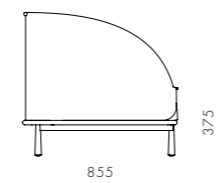

Arc Highback Chair

CODE & MATERIALS

AR-S121
Veneer laminate base,
Steel leg, Upholstery

DIMENSIONS

W900 x D855 x H1160mm
Seating height: 375mm

Arc Lounge Chair

CODE & MATERIALS

AR-S111
Veneer laminate base,
Steel leg, Upholstery

DIMENSIONS

W900 x D855 x H785mm
Seating height: 375mm

Arc Sofa Highback Love Seat L

CODE & MATERIALS
AR-S410-L
Veneer laminate base,
Steel leg, Upholstery

DIMENSIONS
W1470 x D880 x H1160mm
Seating height: 375mm

DIMENSIONS
W1470 x D880 x H1160mm
Seating height: 375mm

Arc Coffee Table

CODE & MATERIALS
AR-T210
Veneer laminate top,
Steel leg and support, Stone top

DIMENSIONS
W850 x D850 x H370mm

Arc Sofa Love Seat

CODE & MATERIALS
AR-S430
Veneer laminate base,
Steel leg, Upholstery

DIMENSIONS
W1620 x D880 x H785mm
Seating height: 375mm

Arc Sofa Highback Love Seat

CODE & MATERIALS
AR-S410
Veneer laminate base,
Steel leg, Upholstery

DIMENSIONS
W1620 x D880 x H1160mm
Seating height: 375mm