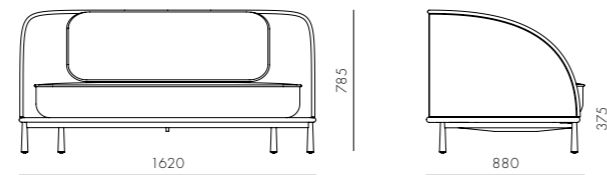

DIMENSIONS

W900 x D855 x H785mm
Seating height: 375mm

Arc Sofa Highback Love Seat L

CODE & MATERIALS
AR-S410-L
Veneer laminate base,
Steel leg, Upholstery

DIMENSIONS
W1470 x D880 x H1160mm
Seating height: 375mm

Arc Sofa Three Seater

CODE & MATERIALS
AR-S420
Veneer laminate base,
Steel leg, Upholstery

DIMENSIONS
W1980 x D880 x H785mm
Seating height: 375mm

Arc Sofa Highback Love Seat R

CODE & MATERIALS
AR-S410-R
Veneer laminate base,
Steel leg, Upholstery

DIMENSIONS
W1470 x D880 x H1160mm
Seating height: 375mm

Arc Coffee Table

CODE & MATERIALS
AR-T210
Veneer laminate top,
Steel leg and support, Stone top

DIMENSIONS
W850 x D850 x H370mm

Arc Sofa Love Seat

CODE & MATERIALS
AR-S430
Veneer laminate base,
Steel leg, Upholstery

DIMENSIONS
W1620 x D880 x H785mm
Seating height: 375mm

Arc Sofa Highback Love Seat

CODE & MATERIALS
AR-S410
Veneer laminate base,
Steel leg, Upholstery

DIMENSIONS
W1620 x D880 x H1160mm
Seating height: 375mm