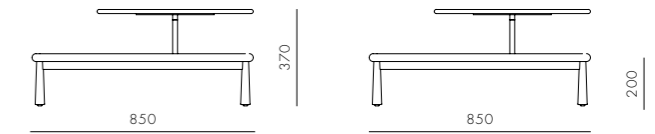

DIMENSIONS

W900 x D855 x H785mm
Seating height: 375mm

Arc Sofa Highback Love Seat L

CODE & MATERIALS
AR-S410-L
Veneer laminate base,
Steel leg, Upholstery

DIMENSIONS
W1470 x D880 x H1160mm
Seating height: 375mm

Arc Sofa Three Seater

CODE & MATERIALS
AR-S420
Veneer laminate base,
Steel leg, Upholstery

DIMENSIONS
W1980 x D880 x H785mm
Seating height: 375mm

Arc Sofa Highback Love Seat R

CODE & MATERIALS
AR-S410-R
Veneer laminate base,
Steel leg, Upholstery

DIMENSIONS
W1470 x D880 x H1160mm
Seating height: 375mm

Arc Coffee Table

CODE & MATERIALS
AR-T210
Veneer laminate top,
Steel leg and support, Stone top

DIMENSIONS
W850 x D850 x H370mm

Arc Sofa Love Seat

CODE & MATERIALS
AR-S430
Veneer laminate base,
Steel leg, Upholstery

DIMENSIONS
W1620 x D880 x H785mm
Seating height: 375mm

Arc Sofa Highback Love Seat

CODE & MATERIALS
AR-S410
Veneer laminate base,
Steel leg, Upholstery

DIMENSIONS
W1620 x D880 x H1160mm
Seating height: 375mm