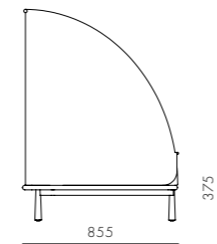

Arc Highback Chair

CODE & MATERIALS

AR-S121
Veneer laminate base,
Steel leg, Upholstery

DIMENSIONS

W900 x D855 x H1160mm
Seating height: 375mm

Arc Lounge Chair

CODE & MATERIALS

AR-S111
Veneer laminate base,
Steel leg, Upholstery

DIMENSIONS

W900 x D855 x H785mm
Seating height: 375mm

Arc Sofa Highback Love Seat L

CODE & MATERIALS
AR-S410-L
Veneer laminate base,
Steel leg, Upholstery

DIMENSIONS
W1470 x D880 x H1160mm
Seating height: 375mm

DIMENSIONS
W1470 x D880 x H1160mm
Seating height: 375mm

Arc Coffee Table

CODE & MATERIALS
AR-T210
Veneer laminate top,
Steel leg and support, Stone top

DIMENSIONS
W850 x D850 x H370mm

Arc Sofa Love Seat

CODE & MATERIALS
AR-S430
Veneer laminate base,
Steel leg, Upholstery

DIMENSIONS
W1620 x D880 x H785mm
Seating height: 375mm

Arc Sofa Highback Love Seat

CODE & MATERIALS
AR-S410
Veneer laminate base,
Steel leg, Upholstery

DIMENSIONS
W1620 x D880 x H1160mm
Seating height: 375mm