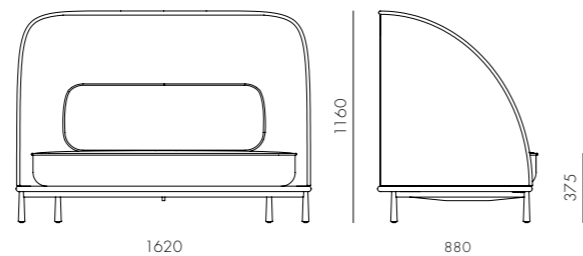

DIMENSIONS

W900 x D855 x H785mm
Seating height: 375mm

Arc Sofa Highback Love Seat L

CODE & MATERIALS
AR-S410-L
Veneer laminate base,
Steel leg, Upholstery

DIMENSIONS
W1470 x D880 x H1160mm
Seating height: 375mm

Arc Sofa Three Seater

CODE & MATERIALS
AR-S420
Veneer laminate base,
Steel leg, Upholstery

DIMENSIONS
W1980 x D880 x H785mm
Seating height: 375mm

Arc Sofa Highback Love Seat R

CODE & MATERIALS
AR-S410-R
Veneer laminate base,
Steel leg, Upholstery

DIMENSIONS
W1470 x D880 x H1160mm
Seating height: 375mm

Arc Coffee Table

CODE & MATERIALS
AR-T210
Veneer laminate top,
Steel leg and support, Stone top

DIMENSIONS
W850 x D850 x H370mm

Arc Sofa Love Seat

CODE & MATERIALS
AR-S430
Veneer laminate base,
Steel leg, Upholstery

DIMENSIONS
W1620 x D880 x H785mm
Seating height: 375mm

Arc Sofa Highback Love Seat

CODE & MATERIALS
AR-S410
Veneer laminate base,
Steel leg, Upholstery

DIMENSIONS
W1620 x D880 x H1160mm
Seating height: 375mm