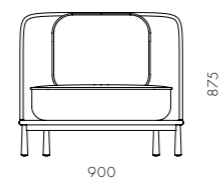

Arc Highback Chair

CODE & MATERIALS

AR-S121
Veneer laminate base,
Steel leg, Upholstery

DIMENSIONS

W900 x D855 x H1160mm
Seating height: 375mm

Arc Lounge Chair

CODE & MATERIALS

AR-S111
Veneer laminate base,
Steel leg, Upholstery

DIMENSIONS

W900 x D855 x H785mm
Seating height: 375mm

Arc Sofa Highback Love Seat L

CODE & MATERIALS
AR-S410-L
Veneer laminate base,
Steel leg, Upholstery

DIMENSIONS
W1470 x D880 x H1160mm
Seating height: 375mm

DIMENSIONS
W1470 x D880 x H1160mm
Seating height: 375mm

Arc Coffee Table

CODE & MATERIALS
AR-T210
Veneer laminate top,
Steel leg and support, Stone top

DIMENSIONS
W850 x D850 x H370mm

Arc Sofa Love Seat

CODE & MATERIALS
AR-S430
Veneer laminate base,
Steel leg, Upholstery

DIMENSIONS
W1620 x D880 x H785mm
Seating height: 375mm

Arc Sofa Highback Love Seat

CODE & MATERIALS
AR-S410
Veneer laminate base,
Steel leg, Upholstery

DIMENSIONS
W1620 x D880 x H1160mm
Seating height: 375mm