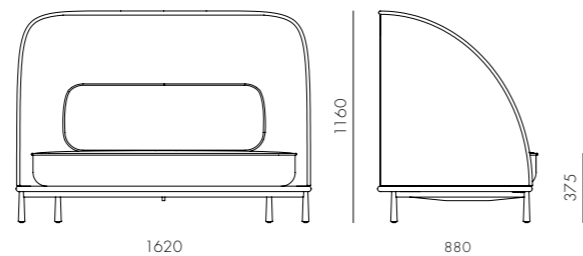

### DIMENSIONS

W900 x D855 x H785mm  
Seating height: 375mm

### Arc Coffee Table

**CODE & MATERIALS**  
AR-T210  
Veneer laminate top,  
Steel leg and support, Stone top

**DIMENSIONS**  
W850 x D850 x H370mm

### Arc Sofa Love Seat

**CODE & MATERIALS**  
AR-S430  
Veneer laminate base,  
Steel leg, Upholstery

**DIMENSIONS**  
W1620 x D880 x H785mm  
Seating height: 375mm

### Arc Sofa Highback Love Seat

**CODE & MATERIALS**  
AR-S410  
Veneer laminate base,  
Steel leg, Upholstery

**DIMENSIONS**  
W1620 x D880 x H1160mm  
Seating height: 375mm