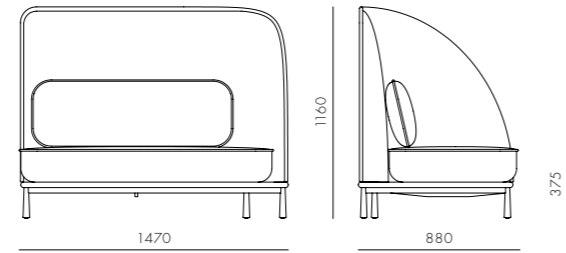

### DIMENSIONS

W900 x D855 x H785mm  
Seating height: 375mm

### Arc Sofa Highback Love Seat L

**CODE & MATERIALS**  
AR-S410-L  
Veneer laminate base,  
Steel leg, Upholstery

**DIMENSIONS**  
W1470 x D880 x H1160mm  
Seating height: 375mm

### Arc Sofa Three Seater

**CODE & MATERIALS**  
AR-S420  
Veneer laminate base,  
Steel leg, Upholstery

**DIMENSIONS**  
W1980 x D880 x H785mm  
Seating height: 375mm

### Arc Sofa Highback Love Seat R

**CODE & MATERIALS**  
AR-S410-R  
Veneer laminate base,  
Steel leg, Upholstery

**DIMENSIONS**  
W1470 x D880 x H1160mm  
Seating height: 375mm