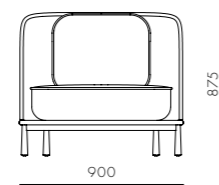

### DIMENSIONS

W900 x D855 x H1160mm  
Seating height: 375mm

### DIMENSIONS

W900 x D855 x H785mm  
Seating height: 375mm

### Arc Sofa Three Seater

**CODE & MATERIALS**  
AR-S420  
Veneer laminate base,  
Steel leg, Upholstery

**DIMENSIONS**  
W1980 x D880 x H785mm  
Seating height: 375mm

### Arc Sofa Highback Love Seat

**CODE & MATERIALS**  
AR-S410  
Veneer laminate base,  
Steel leg, Upholstery

**DIMENSIONS**  
W1620 x D880 x H1160mm  
Seating height: 375mm