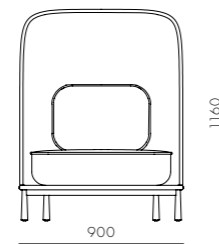

### DIMENSIONS

W900 x D855 x H1160mm  
Seating height: 375mm

### DIMENSIONS

W900 x D855 x H785mm  
Seating height: 375mm

### Arc Sofa Love Seat

**CODE & MATERIALS**  
AR-S430  
Veneer laminate base,  
Steel leg, Upholstery

**DIMENSIONS**  
W1620 x D880 x H785mm  
Seating height: 375mm

### Arc Sofa Highback Love Seat

**CODE & MATERIALS**  
AR-S410  
Veneer laminate base,  
Steel leg, Upholstery

**DIMENSIONS**  
W1620 x D880 x H1160mm  
Seating height: 375mm