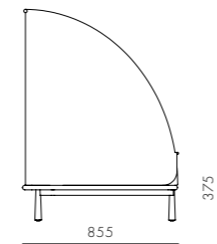

### DIMENSIONS

W900 x D855 x H1160mm  
Seating height: 375mm

### DIMENSIONS

W900 x D855 x H785mm  
Seating height: 375mm

### Arc Sofa Love Seat

**CODE & MATERIALS**  
AR-S430  
Veneer laminate base,  
Steel leg, Upholstery

**DIMENSIONS**  
W1620 x D880 x H785mm  
Seating height: 375mm

### Arc Sofa Highback Love Seat

**CODE & MATERIALS**  
AR-S410  
Veneer laminate base,  
Steel leg, Upholstery

**DIMENSIONS**  
W1620 x D880 x H1160mm  
Seating height: 375mm