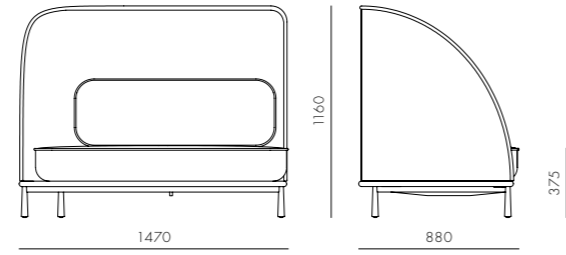

### DIMENSIONS

W900 x D855 x H1160mm  
Seating height: 375mm

### DIMENSIONS

W900 x D855 x H785mm  
Seating height: 375mm

### Arc Sofa Highback Love Seat L

**CODE & MATERIALS**  
AR-S410-L  
Veneer laminate base,  
Steel leg, Upholstery

**DIMENSIONS**  
W1470 x D880 x H1160mm  
Seating height: 375mm

### Arc Sofa Three Seater

**CODE & MATERIALS**  
AR-S420  
Veneer laminate base,  
Steel leg, Upholstery

**DIMENSIONS**  
W1980 x D880 x H785mm  
Seating height: 375mm