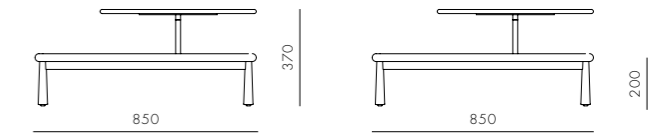

### DIMENSIONS

W900 x D855 x H1160mm  
Seating height: 375mm

### DIMENSIONS

W900 x D855 x H785mm  
Seating height: 375mm

### Arc Sofa Highback Love Seat R

**CODE & MATERIALS**  
AR-S410-R  
Veneer laminate base,  
Steel leg, Upholstery

**DIMENSIONS**  
W1470 x D880 x H1160mm  
Seating height: 375mm

### Arc Coffee Table

**CODE & MATERIALS**  
AR-T210  
Veneer laminate top,  
Steel leg and support, Stone top

**DIMENSIONS**  
W850 x D850 x H370mm