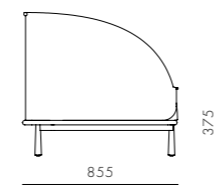

### DIMENSIONS

W900 x D855 x H1160mm  
Seating height: 375mm

## Arc Lounge Chair

### DIMENSIONS

W900 x D855 x H785mm  
Seating height: 375mm

### Arc Sofa Highback Love Seat L

**CODE & MATERIALS**  
AR-S410-L  
Veneer laminate base,  
Steel leg, Upholstery

**DIMENSIONS**  
W1470 x D880 x H1160mm  
Seating height: 375mm