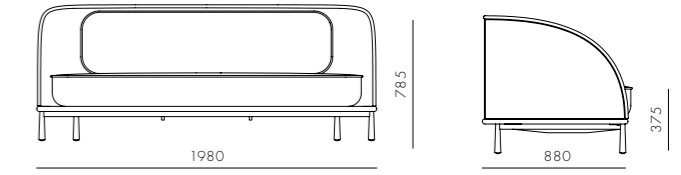

### DIMENSIONS

W900 x D855 x H1160mm  
Seating height: 375mm

### DIMENSIONS

W900 x D855 x H785mm  
Seating height: 375mm

### Arc Sofa Highback Love Seat L

**CODE & MATERIALS**  
AR-S410-L  
Veneer laminate base,  
Steel leg, Upholstery

**DIMENSIONS**  
W1470 x D880 x H1160mm  
Seating height: 375mm

### Arc Sofa Three Seater

**CODE & MATERIALS**  
AR-S420  
Veneer laminate base,  
Steel leg, Upholstery

**DIMENSIONS**  
W1980 x D880 x H785mm  
Seating height: 375mm