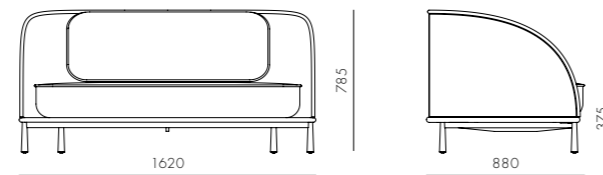

### DIMENSIONS

W900 x D855 x H1160mm  
Seating height: 375mm

### DIMENSIONS

W900 x D855 x H785mm  
Seating height: 375mm

### Arc Coffee Table

**CODE & MATERIALS**  
AR-T210  
Veneer laminate top,  
Steel leg and support, Stone top

**DIMENSIONS**  
W850 x D850 x H370mm

### Arc Sofa Love Seat

**CODE & MATERIALS**  
AR-S430  
Veneer laminate base,  
Steel leg, Upholstery

**DIMENSIONS**  
W1620 x D880 x H785mm  
Seating height: 375mm