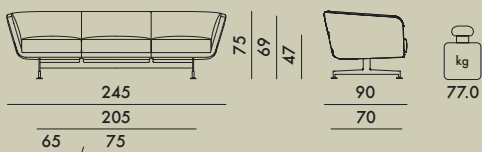

NEW!

BETTY 2018

Design Piero Lissoni

7015

7016

FRAME

Painted steel

SEDUTA E SCHIENALE

Expanded polyurethane with fabric upholstery

FABRIC

Melange

Jacquard

EN 1022:2005 level reached
 EN 16139:2013+AC 2013 Compliant
 EN 1728:2012+AC 2013 Compliant

6.4	L2
6.5	L2
6.6	L2
6.8	L2
6.10	L2
6.11	L2
6.12	L2
6.13	L2
6.15	L2
6.16	L2
6.17	L2

7015	1 sofa, 2-seater	67.0	1.260	180X70X100
7016	1 sofa, 3-seater	92.0	1.820	260X70X100