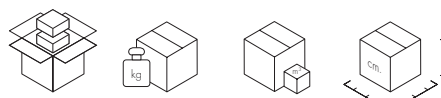

Expanded polyurethane with fabric upholstery

FABRIC

Melange

Jacquard

EN 1022:2005 level reached
 EN 16139:2013+AC 2013 Compliant
 EN 1728:2012+AC 2013 Compliant

6.4	L2
6.5	L2
6.6	L2
6.8	L2
6.10	L2
6.11	L2
6.12	L2
6.13	L2
6.15	L2
6.16	L2
6.17	L2