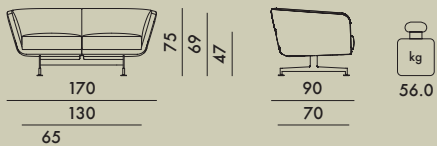

NEW!

BETTY 2018

Design Piero Lissoni

7015

7016

FRAME

Painted steel

SEDUTA E SCHIENALE

Expanded polyurethane with fabric upholstery

FABRIC

Melange

Jacquard

EN 1022:2005 level reached
 EN 16139:2013+AC 2013 Compliant
 EN 1728:2012+AC 2013 Compliant

6.4	L2
6.5	L2
6.6	L2
6.8	L2
6.10	L2
6.11	L2
6.12	L2
6.13	L2
6.15	L2
6.16	L2
6.17	L2

7015	1 sofa, 2-seater	67.0	1.260	180X70X100
7016	1 sofa, 3-seater	92.0	1.820	260X70X100