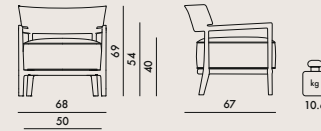

FRAME
Batch-dyed polycarbonate

SEAT
Fabric-covered polyurethane

5844
Dyed fiber