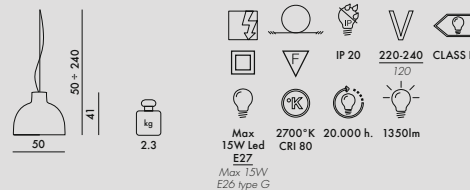

MATERIAL
Mass-dyed thermoplastic technopolymer

9450/9451