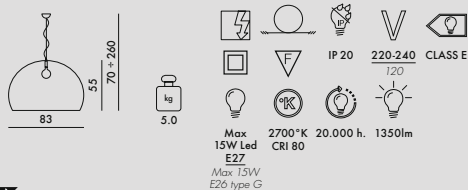

MATERIAL
Batch-dyed recycled PMMA

9058/9059

9097/9098

MATERIAL
Painted PMMA

JJ14
One E27 max. 12W LED light bulb included
Cannot be sold separately
from 9058/9097

One E26 Max 7.5V LED light bulb included
Cannot be sold separately
from 9059/9098