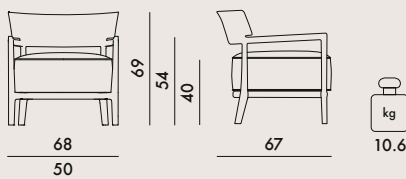

CARA 2018

Design Philippe Starck with Sergio Schito

FRAME

Batch-dyed polycarbonate

SEAT

Fabric-covered polyurethane

5842

A5842

Solid

1A
Ivory
Beige

2B
Pale green
Green

3C
Rusty
Rusty

4D
Black
Anthracite

5843

Fancy

1E
Ivory
White-Beige

2F
Pale green
Green-Black

3G
Rusty
Rusty-Beige

4H
Black
Black-Beige

Removable cover

Fire tested version

UK Standard BS5852 S5, S.I. 1324
US - California Standard TB 117

*Any combination of collection fabrics can be used on request.

In order to better satisfy the needs of common areas, Cara is also available in a personalised version with fabrics provided by the client, for orders of at least 4 items.

Dimensions of customised fabric to cover a single piece: 140x110 cm.

	level reached
EN 1022:2005	Compliant
EN 16139:2013+AC 2013	Compliant
EN 1728:2012+AC 2013	

6.4	L2
6.5	L2
6.6	L2
6.10	L2
6.11	L2
6.12	L2
6.15	L2
6.16	L2
6.17	L2
6.18	L2
6.20	L2
6.24	L2
6.25	L2
6.26	L2

5842/A5842/5843	1	11.5	0.383	72X73X73
	1	4.2	0.105	65X65X25