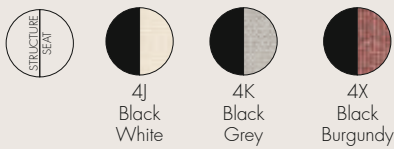

5847

New Dyed Fiber

5847	1	11.5	0.383
	1	4.2	0.105
			72X73X73
			65X65X25

	level reached
EN 1022:2005	Compliant
EN 16139:2013+AC 2013	Compliant
EN 1728:2012+AC 2013	
6.4	L2
6.5	L2
6.6	L2
6.10	L2
6.11	L2
6.12	L2
6.15	L2
6.16	L2
6.17	L2
6.18	L2
6.20	L2
6.24	L2
6.25	L2
6.26	L2