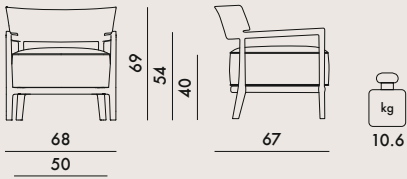

CARA OUTDOOR 2018

Design Philippe Starck with Sergio Schito

FRAME

Batch-dyed polycarbonate

SEAT

Fabric-covered polyurethane