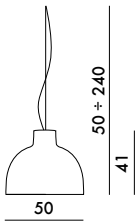

BELLISSIMA 2018

Design Ferruccio Laviani

MATERIAL

Mass-dyed thermoplastic technopolymer

9450/9451

MAT

9455/9456

GLOSSY

9460/9461

WOOD FINISH

JJ14

One E27 max. 12W LED light bulb included
Cannot be sold separately
from 9450/9455/9060

One E26 Max 7.5W LED light bulb included
Cannot be sold separately
from 9451/9456/9461

9450/9451	1	4.7	0.13	53X53X43
9455/9456	1	4.7	0.13	53X53X43
9460/9461	1	4.7	0.13	53X53X43