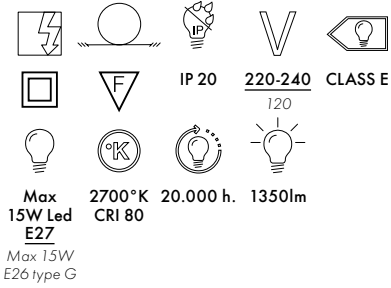

BELLISSIMA 2018

Design Ferruccio Laviani

MATERIAL

Mass-dyed thermoplastic technopolymer

9450/9451

MAT

9455/9456

GLOSSY

9460/9461

WOOD FINISH

JJ14

One E27 max. 12W LED light bulb included
Cannot be sold separately
from 9450/9455/9060

One E26 Max 7.5W LED light bulb included
Cannot be sold separately
from 9451/9456/9461

9450/9451	1	4.7	0.13	53X53X43
9455/9456	1	4.7	0.13	53X53X43
9460/9461	1	4.7	0.13	53X53X43