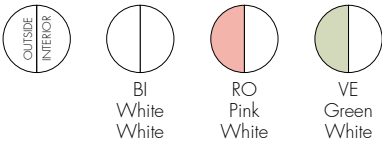

BELLISSIMA 2018

Design Ferruccio Laviani

MATERIAL

Mass-dyed thermoplastic technopolymer

9450/9451

MAT

9455/9456

GLOSSY

9460/9461

WOOD FINISH

JJ14

One E27 max. 12W LED light bulb included
Cannot be sold separately
from 9450/9455/9060

One E26 Max 7.5W LED light bulb included
Cannot be sold separately
from 9451/9456/9461

9450/9451	1	4.7	0.13	53X53X43
9455/9456	1	4.7	0.13	53X53X43
9460/9461	1	4.7	0.13	53X53X43