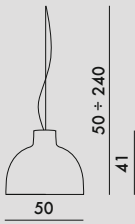

BELLISSIMA 2018

Design Ferruccio Laviani

MATERIAL

Mass-dyed thermoplastic technopolymer

9450/9451

MAT

03
White
White

14
Sage
green
White