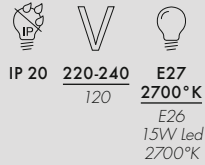

BELLISSIMA 2018

Design Ferruccio Laviani

MATERIAL

Mass-dyed thermoplastic technopolymer

9450/9451

MAT

03
White
White

14
Sage
green
White

29
Dove
White

30
Brown
White

09
Black
White

9455/9456

GLOSSY

B1
White
White

RO
Pink
White

VE
Green
White