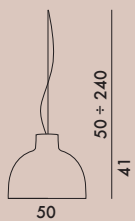

NEW!

BELLISSIMA 2018

Design Ferruccio Laviani

MATERIAL

Transparent or mass-dyed thermoplastic technopolymer

9450/9451

MAT

	03 White White	14 Green sage White	29 Dove White	30 Brown White	09 Black White

9455/9456

GLOSSY

	B1 White White	RO Pink White	VE Green White

9460/9461

WOOD FINISH

	LE Wood

Alternative sources: E27 max 25W Fluo Globo, E27 max 15W Led

JJ14