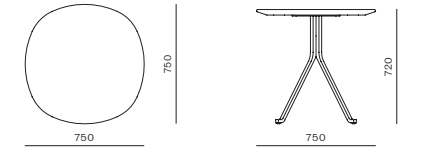

DIMENSIONS

W515 x D510 x H865mm
Seating height: 750mm

Blink Dining Chair

CODE & MATERIALS

BL-S210
Stainless steel hairline gold,
Steel black powder coat
sand burst, Upholstery

DIMENSIONS

W545 x D515 x H690mm
Seating height: 480mm

DIMENSIONS
W1620 x D800 x H820mm
Seating height: 430mm

Blink Coffee Table - Stone Top

CODE & MATERIALS
BL-T210-1080-ST
Stone top in gloss paint
surface, Steel black
powder coat sand brust

DIMENSIONS
W1080 x D1080 x H380mm

Blink Side Table - Wood Top

CODE & MATERIALS
BL-T110-600-WD
Wood veneer top, Steel black
powder coat sand brust

DIMENSIONS
W600 x D600 x H430mm

Blink Café Table - Wood Top

CODE & MATERIALS
BL-T310-750-WD
Wood veneer top, Steel black
powder coat sand brust

DIMENSIONS
W750 x D750 x H720mm

Blink Side Table - Stone Top

CODE & MATERIALS
BL-T110-600-ST
Stone top in gloss paint
surface, Steel black
powder coat sand brust

DIMENSIONS
W600 x D600 x H430mm

Blink Café Table - Stone Top