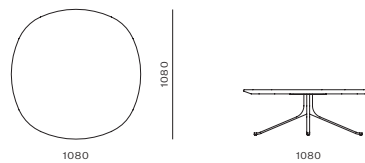

DIMENSIONS
W1620 x D800 x H820mm
Seating height: 430mm

Blink Coffee Table - Stone Top

CODE & MATERIALS
BL-T210-1080-ST
Stone top in gloss paint
surface, Steel black
powder coat sand brust

DIMENSIONS
W1080 x D1080 x H380mm

DIMENSIONS
W750 x D750 x H720mm

Blink Side Table - Stone Top

CODE & MATERIALS
BL-T110-600-ST
Stone top in gloss paint
surface, Steel black
powder coat sand brust

DIMENSIONS
W600 x D600 x H430mm

Blink Café Table - Stone Top

CODE & MATERIALS
BL-T310-750-ST
Stone top in gloss paint
surface, Steel black
powder coat sand brust

DIMENSIONS
W750 x D750 x H720mm

Blink Coffee Table - Wood Top

CODE & MATERIALS
BL-T210-1080-WD
Wood veneer top, Steel black
powder coat sand brust

DIMENSIONS
W1080 x D1080 x H380mm

Blink Dining Table - Stone Top

CODE & MATERIALS
BL-T410-1200-ST
Stone top in gloss paint
surface, Steel black
powder coat sand brust

DIMENSIONS
W1200 x D1200 x H720mm

Blink Oval Coffee Table - Wood Top