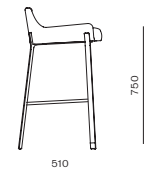

Blink Vanity Stool SH470

CODE & MATERIALS

BL-S610-470
Stainless steel hairline gold,
Steel black powder coat
sand burst, Upholstery

DIMENSIONS

W515 x D490 x H590mm
Seating height: 470mm

Blink Counter Stool SH610

CODE & MATERIALS

BL-S610-610
Stainless steel hairline gold,
Steel black powder coat
sand burst, Upholstery

DIMENSIONS

W515 x D495 x H725mm
Seating height: 610mm

Blink Bar Stool SH750

CODE & MATERIALS

BL-S610-750
Stainless steel hairline gold,
Steel black powder coat
sand burst, Upholstery

DIMENSIONS

W515 x D510 x H865mm
Seating height: 750mm

Blink Dining Chair

CODE & MATERIALS

BL-S210
Stainless steel hairline gold,
Steel black powder coat
sand burst, Upholstery

DIMENSIONS

W545 x D515 x H690mm
Seating height: 480mm

Blink Lounge Chair

CODE & MATERIALS

BL-S410
Stainless steel hairline gold,
Steel black powder coat
sand burst, Upholstery

DIMENSIONS

W695 x D800 x H820mm
Seating height: 430mm

Blink Sofa Two Seater

CODE & MATERIALS
BL-S420
Stainless steel hairline gold,
Steel black powder coat
sand brust, Upholstery