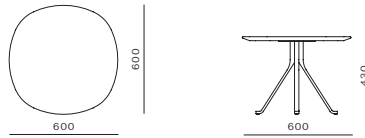

Blink Side Table - Wood Top

CODE & MATERIALS
BL-T110-600-WD
Wood veneer top, Steel black
powder coat sand brust

DIMENSIONS
W600 x D600 x H430mm