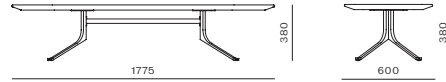

Blink Oval Coffee Table - Wood Top

CODE & MATERIALS
BL-T220-1775-WD
Wood veneer top, Steel black powder coat sand brust

DIMENSIONS
W1775 x D600 x H380mm