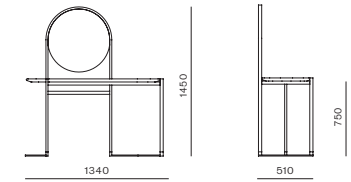

DIMENSIONS
W1620 x D800 x H820mm
Seating height: 430mm

Blink Coffee Table - Stone Top

CODE & MATERIALS
BL-T210-1080-ST
Stone top in gloss paint
surface, Steel black
powder coat sand brust

DIMENSIONS
W1080 x D1080 x H380mm

DIMENSIONS
W1080 x D1080 x H380mm

Blink Dining Table - Stone Top

CODE & MATERIALS
BL-T410-1200-ST
Stone top in gloss paint
surface, Steel black
powder coat sand brust

DIMENSIONS
W1200 x D1200 x H720mm

Blink Oval Coffee Table - Wood Top

CODE & MATERIALS
BL-T220-1775-WD
Wood veneer top, Steel black powder coat sand brust

DIMENSIONS
W1775 x D600 x H380mm

Blink Vanity

CODE & MATERIALS
BL-T720
Wood veneer top, Stainless steel hairline gold, Steel black powder coat sand brust, Mirror

DIMENSIONS
W1340 x D510 x H1450mm

Blink Oval Coffee Table - Stone Top

CODE & MATERIALS
BL-T220-1775-ST
Stone top in gloss paint surface, Steel black powder coat sand brust

DIMENSIONS
W1775 x D600 x H380mm