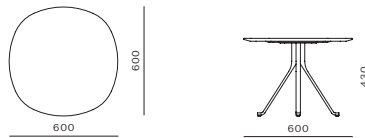

DIMENSIONS

W515 x D510 x H865mm
Seating height: 750mm

Blink Dining Chair

CODE & MATERIALS

BL-S210
Stainless steel hairline gold,
Steel black powder coat
sand burst, Upholstery

DIMENSIONS

W545 x D515 x H690mm
Seating height: 480mm

DIMENSIONS
W1620 x D800 x H820mm
Seating height: 430mm

Blink Coffee Table - Stone Top

CODE & MATERIALS
BL-T210-1080-ST
Stone top in gloss paint
surface, Steel black
powder coat sand brust

DIMENSIONS
W1080 x D1080 x H380mm

DIMENSIONS
W750 x D750 x H720mm

Blink Side Table - Stone Top

CODE & MATERIALS
BL-T110-600-ST
Stone top in gloss paint
surface, Steel black
powder coat sand brust

DIMENSIONS
W600 x D600 x H430mm

Blink Café Table - Stone Top

DIMENSIONS
W1080 x D1080 x H380mm

Blink Dining Table - Stone Top

CODE & MATERIALS
BL-T410-1200-ST
Stone top in gloss paint
surface, Steel black
powder coat sand brust

DIMENSIONS
W1200 x D1200 x H720mm

Blink Oval Coffee Table - Wood Top