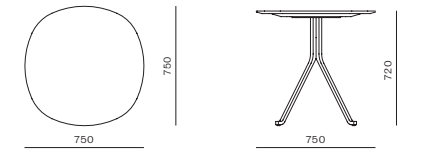

Blink Café Table - Stone Top

CODE & MATERIALS
BL-T310-750-ST
Stone top in gloss paint
surface, Steel black
powder coat sand brust

DIMENSIONS
W750 x D750 x H720mm