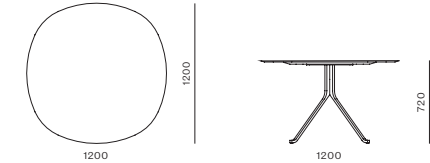

CODE & MATERIALS

BL-S610-610
Stainless steel hairline gold,
Steel black powder coat
sand burst, Upholstery

DIMENSIONS

W515 x D495 x H725mm
Seating height: 610mm

Blink Bar Stool SH750

CODE & MATERIALS

BL-S610-750
Stainless steel hairline gold,
Steel black powder coat
sand burst, Upholstery

DIMENSIONS
W1620 x D800 x H820mm
Seating height: 430mm

Blink Coffee Table - Stone Top

CODE & MATERIALS
BL-T210-1080-ST
Stone top in gloss paint
surface, Steel black
powder coat sand brust

DIMENSIONS
W1080 x D1080 x H380mm

DIMENSIONS
W750 x D750 x H720mm

Blink Side Table - Stone Top

CODE & MATERIALS
BL-T110-600-ST
Stone top in gloss paint
surface, Steel black
powder coat sand brust

DIMENSIONS
W600 x D600 x H430mm

Blink Café Table - Stone Top

DIMENSIONS
W1080 x D1080 x H380mm

Blink Dining Table - Stone Top

CODE & MATERIALS
BL-T410-1200-ST
Stone top in gloss paint
surface, Steel black
powder coat sand brust

DIMENSIONS
W1200 x D1200 x H720mm

Blink Oval Coffee Table - Wood Top