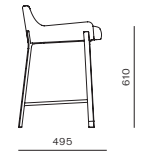

Blink Vanity Stool SH470

CODE & MATERIALS

BL-S610-470
Stainless steel hairline gold,
Steel black powder coat
sand burst, Upholstery

DIMENSIONS

W515 x D490 x H590mm
Seating height: 470mm

Blink Counter Stool SH610

CODE & MATERIALS

BL-S610-610
Stainless steel hairline gold,
Steel black powder coat
sand burst, Upholstery

DIMENSIONS

W515 x D495 x H725mm
Seating height: 610mm

Blink Bar Stool SH750

CODE & MATERIALS

BL-S610-750
Stainless steel hairline gold,
Steel black powder coat
sand burst, Upholstery

DIMENSIONS

W515 x D510 x H865mm
Seating height: 750mm

Blink Dining Chair

CODE & MATERIALS

BL-S210
Stainless steel hairline gold,
Steel black powder coat
sand burst, Upholstery

DIMENSIONS

W545 x D515 x H690mm
Seating height: 480mm

DIMENSIONS
W1620 x D800 x H820mm
Seating height: 430mm

Blink Coffee Table - Stone Top

CODE & MATERIALS
BL-T210-1080-ST
Stone top in gloss paint
surface, Steel black
powder coat sand brust

DIMENSIONS
W1080 x D1080 x H380mm