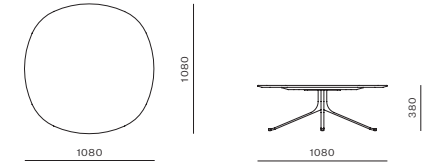

CODE & MATERIALS

BL-S610-610
Stainless steel hairline gold,
Steel black powder coat
sand burst, Upholstery

DIMENSIONS

W515 x D495 x H725mm
Seating height: 610mm

Blink Bar Stool SH750

CODE & MATERIALS

BL-S610-750
Stainless steel hairline gold,
Steel black powder coat
sand burst, Upholstery

DIMENSIONS

W515 x D510 x H865mm
Seating height: 750mm

Blink Dining Chair

CODE & MATERIALS

BL-S210
Stainless steel hairline gold,
Steel black powder coat
sand burst, Upholstery

DIMENSIONS

W545 x D515 x H690mm
Seating height: 480mm

Blink Lounge Chair

CODE & MATERIALS

BL-S410
Stainless steel hairline gold,
Steel black powder coat
sand burst, Upholstery

DIMENSIONS

W695 x D800 x H820mm
Seating height: 430mm

Blink Sofa Two Seater

CODE & MATERIALS
BL-S420
Stainless steel hairline gold,
Steel black powder coat
sand brust, Upholstery

DIMENSIONS
W1620 x D800 x H820mm
Seating height: 430mm

Blink Coffee Table - Stone Top

CODE & MATERIALS
BL-T210-1080-ST
Stone top in gloss paint
surface, Steel black
powder coat sand brust

DIMENSIONS
W1080 x D1080 x H380mm