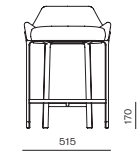

Blink Vanity Stool SH470

CODE & MATERIALS

BL-S610-470
Stainless steel hairline gold,
Steel black powder coat
sand burst, Upholstery

DIMENSIONS

W515 x D490 x H590mm
Seating height: 470mm

Blink Counter Stool SH610

CODE & MATERIALS

BL-S610-610
Stainless steel hairline gold,
Steel black powder coat
sand burst, Upholstery

DIMENSIONS

W515 x D495 x H725mm
Seating height: 610mm

Blink Bar Stool SH750

CODE & MATERIALS

BL-S610-750
Stainless steel hairline gold,
Steel black powder coat
sand burst, Upholstery

DIMENSIONS

W515 x D510 x H865mm
Seating height: 750mm

Blink Dining Chair

CODE & MATERIALS

BL-S210
Stainless steel hairline gold,
Steel black powder coat
sand burst, Upholstery

DIMENSIONS

W545 x D515 x H690mm
Seating height: 480mm

DIMENSIONS
W1620 x D800 x H820mm
Seating height: 430mm

Blink Coffee Table - Stone Top

CODE & MATERIALS
BL-T210-1080-ST
Stone top in gloss paint
surface, Steel black
powder coat sand brust

DIMENSIONS
W1080 x D1080 x H380mm