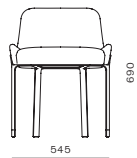

CODE & MATERIALS

BL-S610-610
Stainless steel hairline gold,
Steel black powder coat
sand burst, Upholstery

DIMENSIONS

W515 x D495 x H725mm
Seating height: 610mm

Blink Bar Stool SH750

CODE & MATERIALS

BL-S610-750
Stainless steel hairline gold,
Steel black powder coat
sand burst, Upholstery

DIMENSIONS

W515 x D510 x H865mm
Seating height: 750mm

Blink Dining Chair

CODE & MATERIALS

BL-S210
Stainless steel hairline gold,
Steel black powder coat
sand burst, Upholstery

DIMENSIONS

W545 x D515 x H690mm
Seating height: 480mm

Blink Lounge Chair

CODE & MATERIALS

BL-S410
Stainless steel hairline gold,
Steel black powder coat
sand burst, Upholstery

DIMENSIONS

W695 x D800 x H820mm
Seating height: 430mm

Blink Sofa Two Seater

CODE & MATERIALS
BL-S420
Stainless steel hairline gold,
Steel black powder coat
sand brust, Upholstery

DIMENSIONS
W1620 x D800 x H820mm
Seating height: 430mm

Blink Coffee Table - Stone Top

CODE & MATERIALS
BL-T210-1080-ST
Stone top in gloss paint
surface, Steel black
powder coat sand brust

DIMENSIONS
W1080 x D1080 x H380mm