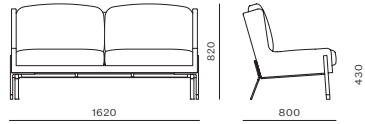

CODE & MATERIALS

BL-S610-610
Stainless steel hairline gold,
Steel black powder coat
sand burst, Upholstery

DIMENSIONS

W515 x D495 x H725mm
Seating height: 610mm

Blink Bar Stool SH750

CODE & MATERIALS

BL-S610-750
Stainless steel hairline gold,
Steel black powder coat
sand burst, Upholstery

DIMENSIONS

W515 x D510 x H865mm
Seating height: 750mm

Blink Dining Chair

CODE & MATERIALS

BL-S210
Stainless steel hairline gold,
Steel black powder coat
sand burst, Upholstery

DIMENSIONS

W545 x D515 x H690mm
Seating height: 480mm

Blink Lounge Chair

CODE & MATERIALS

BL-S410
Stainless steel hairline gold,
Steel black powder coat
sand burst, Upholstery

DIMENSIONS

W695 x D800 x H820mm
Seating height: 430mm

Blink Sofa Two Seater

CODE & MATERIALS
BL-S420
Stainless steel hairline gold,
Steel black powder coat
sand brust, Upholstery

DIMENSIONS
W1620 x D800 x H820mm
Seating height: 430mm

Blink Coffee Table - Stone Top

CODE & MATERIALS
BL-T210-1080-ST
Stone top in gloss paint
surface, Steel black
powder coat sand brust

DIMENSIONS
W1080 x D1080 x H380mm