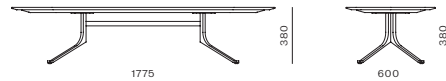

DIMENSIONS
W1080 x D1080 x H380mm

Blink Dining Table - Stone Top

CODE & MATERIALS
BL-T410-1200-ST
Stone top in gloss paint
surface, Steel black
powder coat sand brust

DIMENSIONS
W1200 x D1200 x H720mm

Blink Oval Coffee Table - Wood Top

CODE & MATERIALS
BL-T220-1775-WD
Wood veneer top, Steel black powder coat sand brust

DIMENSIONS
W1775 x D600 x H380mm

Blink Vanity

CODE & MATERIALS
BL-T720
Wood veneer top, Stainless steel hairline gold, Steel black powder coat sand brust, Mirror

DIMENSIONS
W1340 x D510 x H1450mm

Blink Oval Coffee Table - Stone Top

CODE & MATERIALS
BL-T220-1775-ST
Stone top in gloss paint surface, Steel black powder coat sand brust

DIMENSIONS
W1775 x D600 x H380mm