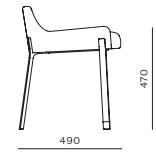

Blink Vanity Stool SH470

CODE & MATERIALS

BL-S610-470
Stainless steel hairline gold,
Steel black powder coat
sand burst, Upholstery

DIMENSIONS

W515 x D490 x H590mm
Seating height: 470mm

Blink Counter Stool SH610

CODE & MATERIALS

BL-S610-610
Stainless steel hairline gold,
Steel black powder coat
sand burst, Upholstery

DIMENSIONS

W515 x D495 x H725mm
Seating height: 610mm

Blink Bar Stool SH750

CODE & MATERIALS

BL-S610-750
Stainless steel hairline gold,
Steel black powder coat
sand burst, Upholstery

DIMENSIONS

W515 x D510 x H865mm
Seating height: 750mm

Blink Dining Chair

CODE & MATERIALS

BL-S210
Stainless steel hairline gold,
Steel black powder coat
sand burst, Upholstery

DIMENSIONS

W545 x D515 x H690mm
Seating height: 480mm

Blink Lounge Chair

CODE & MATERIALS

BL-S410
Stainless steel hairline gold,
Steel black powder coat
sand burst, Upholstery

DIMENSIONS

W695 x D800 x H820mm
Seating height: 430mm

Blink Sofa Two Seater

CODE & MATERIALS
BL-S420
Stainless steel hairline gold,
Steel black powder coat
sand brust, Upholstery