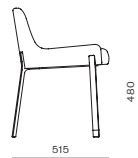

CODE & MATERIALS

BL-S610-610
Stainless steel hairline gold,
Steel black powder coat
sand burst, Upholstery

DIMENSIONS

W515 x D495 x H725mm
Seating height: 610mm

Blink Bar Stool SH750

CODE & MATERIALS

BL-S610-750
Stainless steel hairline gold,
Steel black powder coat
sand burst, Upholstery

DIMENSIONS

W515 x D510 x H865mm
Seating height: 750mm

Blink Dining Chair

CODE & MATERIALS

BL-S210
Stainless steel hairline gold,
Steel black powder coat
sand burst, Upholstery

DIMENSIONS

W545 x D515 x H690mm
Seating height: 480mm

Blink Lounge Chair

CODE & MATERIALS

BL-S410
Stainless steel hairline gold,
Steel black powder coat
sand burst, Upholstery

DIMENSIONS

W695 x D800 x H820mm
Seating height: 430mm

Blink Sofa Two Seater

CODE & MATERIALS
BL-S420
Stainless steel hairline gold,
Steel black powder coat
sand brust, Upholstery

DIMENSIONS
W1620 x D800 x H820mm
Seating height: 430mm

Blink Coffee Table - Stone Top

CODE & MATERIALS
BL-T210-1080-ST
Stone top in gloss paint
surface, Steel black
powder coat sand brust

DIMENSIONS
W1080 x D1080 x H380mm