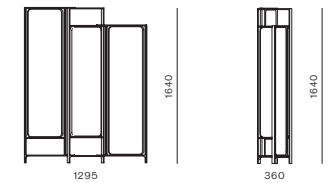

Blink Screen

CODE & MATERIALS
BL-SC110
Wood veneer panels, Mirror, Steel black powder coat sand brust

DIMENSIONS
W1295 x D360 x H1640mm