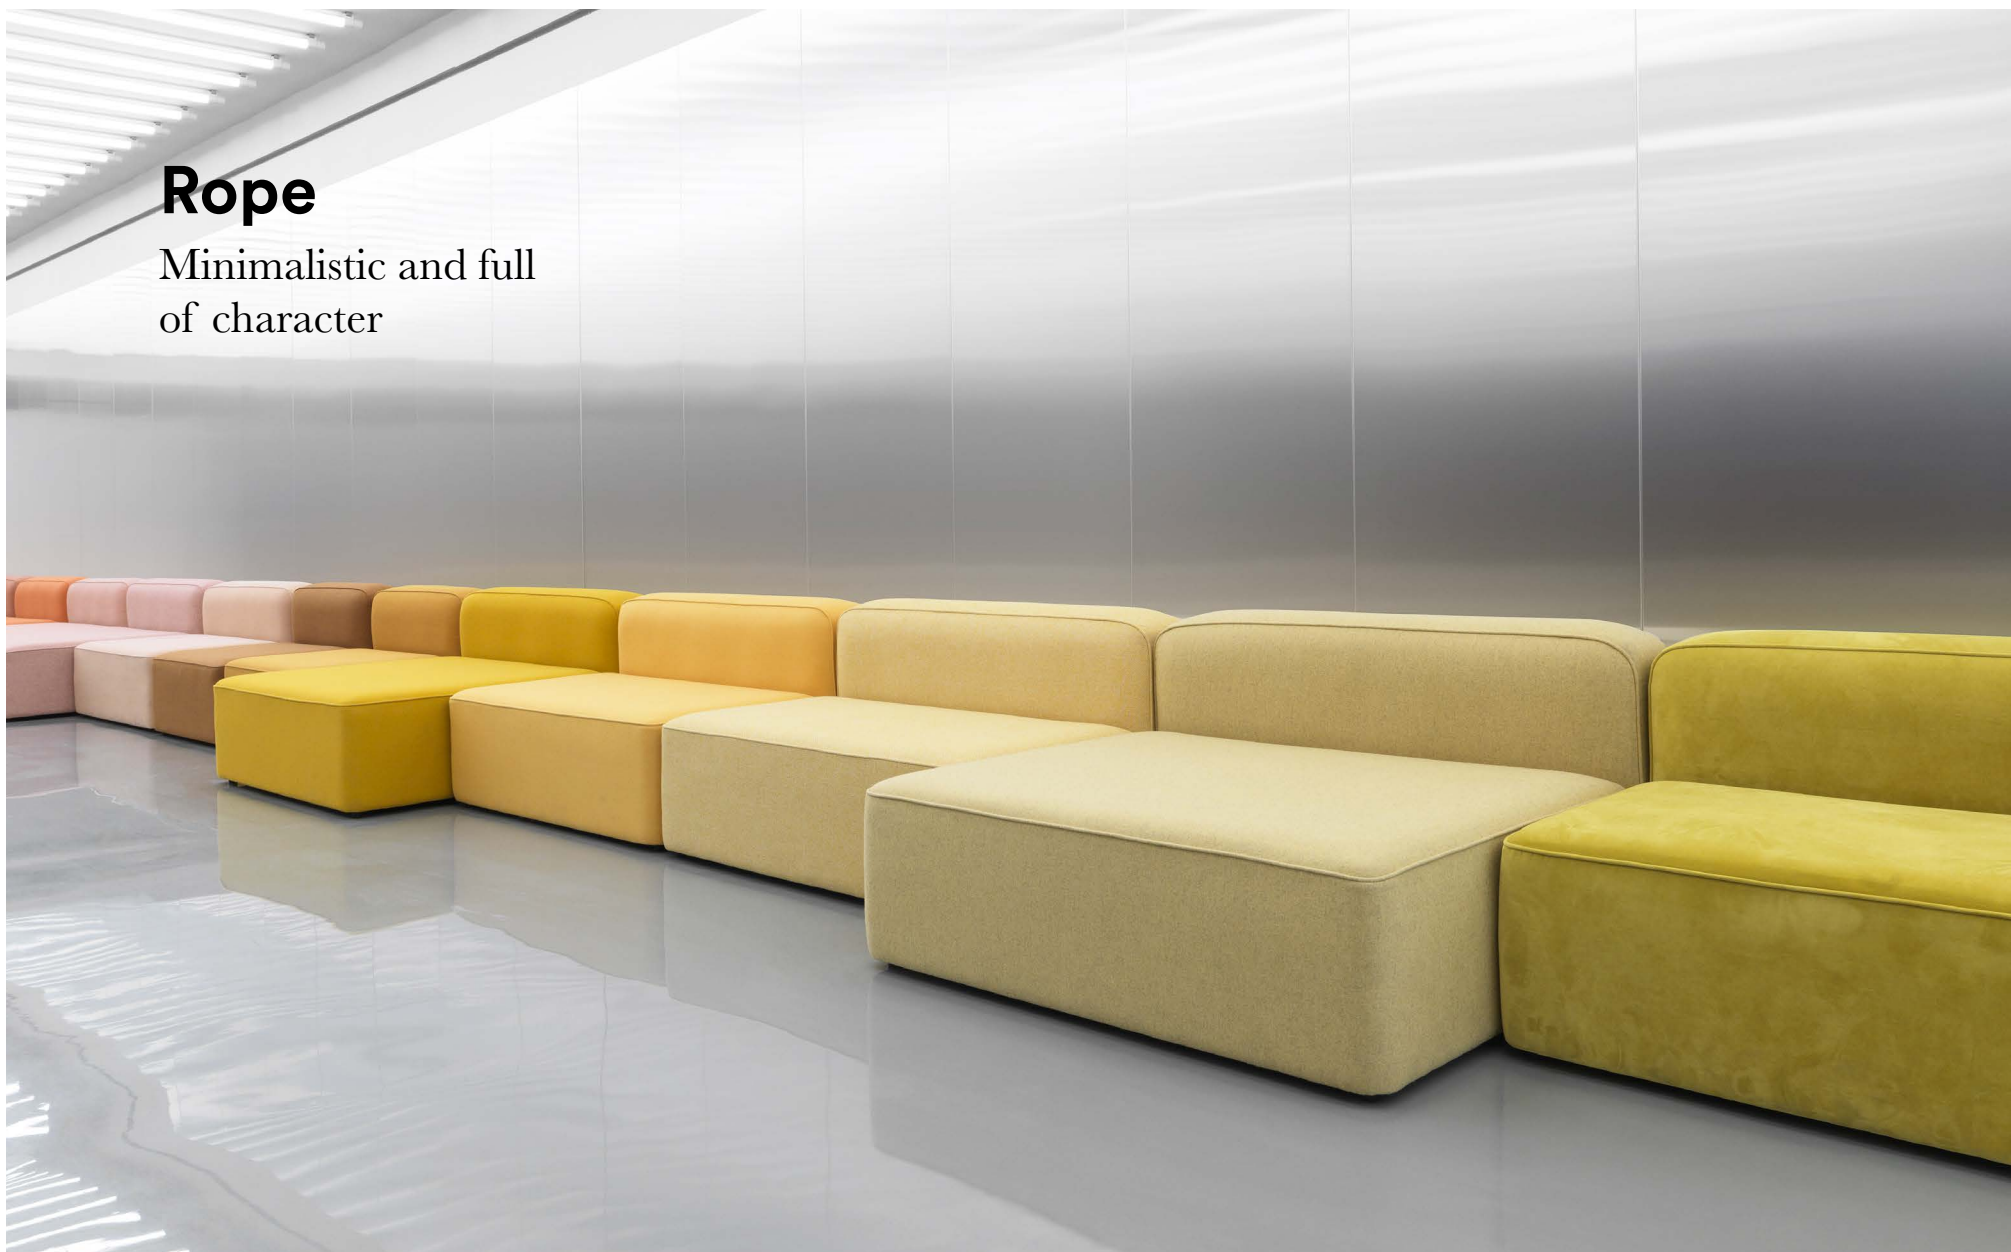

Rope

Minimalistic and full
of character

normann

C O P E N H A G E N

Minimalist modules with a flair for details

Clean and softly rounded lines give the Rope modular sofa an expression that is simultaneously minimalistic and full of character. A classic piping is highlighted as the main detail of the design, marking the edge of the sofa in an understated and fluid way. To achieve the highest levels of comfort, the Rope sofa is built with pocket springs and foam, ensuring soft and supportive seating that shapes itself according to body contours. The Rope modular sofa works well in widespread arrangements where modules and textiles mix into colorful and inspiring hang-outs.

Designer / Year Of Design

Hans Hornemann / 2016

Material

Shell: HR foam with pocket springs and upholstery
Legs: Painted and lacquered ash

Construction

Rope sofa consists of a wooden frame with pocket springs.
The frame is covered in durable furniture foam all over, ensuring optimal sitting comfort. The sofa features piping on all edges.
The legs are made of black lacquered wood and measure approx. 1,5 cm in height. ►