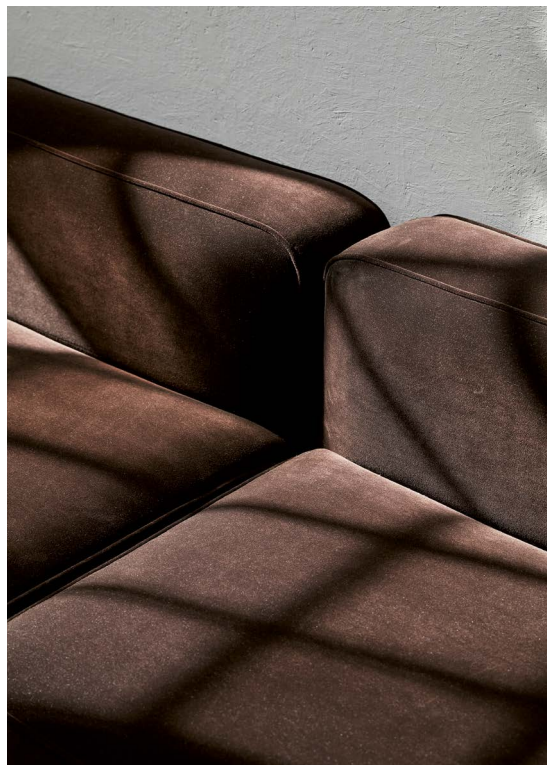

normann
C O P E N H A G E N