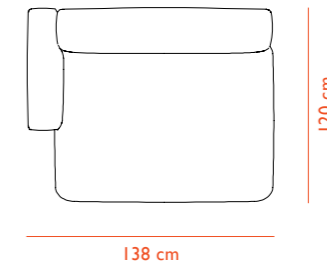

## Rope Modular Sofa

100 narrow - left armrest

110 narrow - center

120 narrow - right armrest

150 narrow corner

## Rope Modular Sofa

300 wide - left armrest

310 wide - center

320 wide - right armrest

330 wide - open right

340 wide - open left

400 wide - chaise longue left armrest

400 wide - chaise longue center