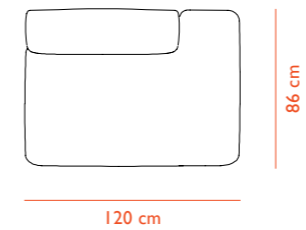

## Rope Modular Sofa

100 narrow - left armrest

110 narrow - center

120 narrow - right armrest

150 narrow corner

## Rope Modular Sofa

300 wide - left armrest

310 wide - center

320 wide - right armrest

330 wide - open right

340 wide - open left

400 wide - chaise longue left armrest

400 wide - chaise longue center