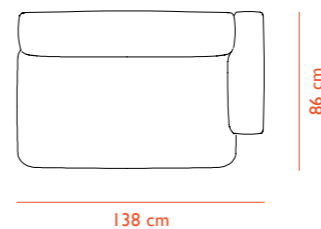

## Rope Modular Sofa

100 narrow - left armrest

110 narrow - center

120 narrow - right armrest

150 narrow corner

## Rope Modular Sofa

300 wide - left armrest

310 wide - center

320 wide - right armrest

330 wide - open right

340 wide - open left

400 wide - chaise longue left armrest

400 wide - chaise longue center