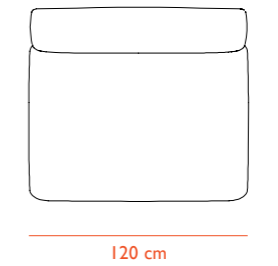

## Rope Modular Sofa

100 narrow - left armrest

110 narrow - center

120 narrow - right armrest

150 narrow corner

## Rope Modular Sofa

300 wide - left armrest

310 wide - center

320 wide - right armrest

330 wide - open right

340 wide - open left

400 wide - chaise longue left armrest

400 wide - chaise longue center