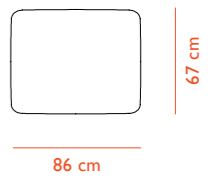

700 pouf - small