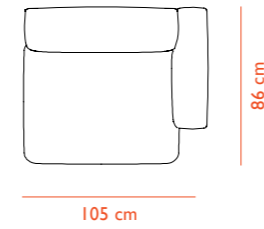

## Rope Modular Sofa

100 narrow - left armrest

110 narrow - center

120 narrow - right armrest

150 narrow corner

## Rope Modular Sofa

300 wide - left armrest

310 wide - center

320 wide - right armrest

330 wide - open right

340 wide - open left

400 wide - chaise longue left armrest

400 wide - chaise longue center