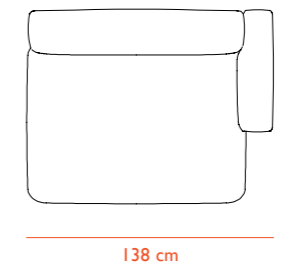

400 wide - chaise longue right armrest