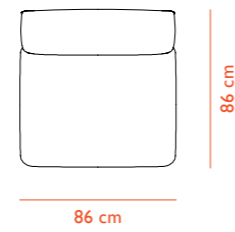

## Rope Modular Sofa

100 narrow - left armrest

110 narrow - center

120 narrow - right armrest

150 narrow corner

## Rope Modular Sofa

300 wide - left armrest

310 wide - center

320 wide - right armrest

330 wide - open right

340 wide - open left

400 wide - chaise longue left armrest

400 wide - chaise longue center