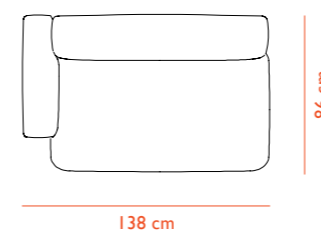

## Rope Modular Sofa

100 narrow - left armrest

110 narrow - center

120 narrow - right armrest

150 narrow corner

## Rope Modular Sofa

300 wide - left armrest

310 wide - center

320 wide - right armrest

330 wide - open right

340 wide - open left

400 wide - chaise longue left armrest

400 wide - chaise longue center