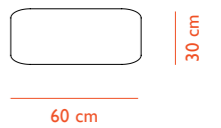

## Rope Modular Sofa

300 wide - left armrest

310 wide - center

320 wide - right armrest

330 wide - open right

340 wide - open left

400 wide - chaise longue left armrest

400 wide - chaise longue center

400 wide - chaise longue right armrest

700 pouf - small

710 pouf - large

800 cushion

801 cushion