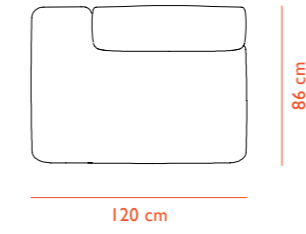

## Rope Modular Sofa

100 narrow - left armrest

110 narrow - center

120 narrow - right armrest

150 narrow corner

## Rope Modular Sofa

300 wide - left armrest

310 wide - center

320 wide - right armrest

330 wide - open right

340 wide - open left

400 wide - chaise longue left armrest

400 wide - chaise longue center