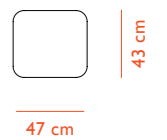

## Rope Modular Sofa

300 wide - left armrest

310 wide - center

320 wide - right armrest

330 wide - open right

340 wide - open left

400 wide - chaise longue left armrest

400 wide - chaise longue center

400 wide - chaise longue right armrest

700 pouf - small

710 pouf - large

800 cushion

801 cushion