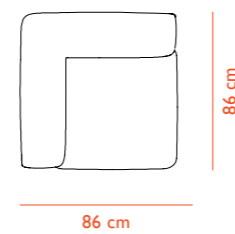

## Rope Modular Sofa

100 narrow - left armrest

110 narrow - center

120 narrow - right armrest

150 narrow corner

## Rope Modular Sofa

300 wide - left armrest

310 wide - center

320 wide - right armrest

330 wide - open right

340 wide - open left

400 wide - chaise longue left armrest

400 wide - chaise longue center