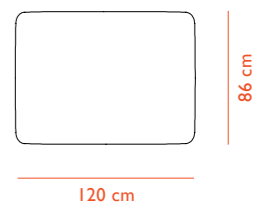

710 pouf - large