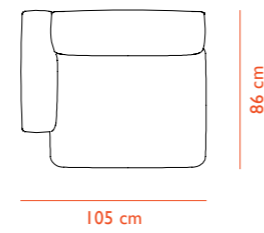

## Rope Modular Sofa

100 narrow - left armrest

110 narrow - center

120 narrow - right armrest

150 narrow corner

## Rope Modular Sofa

300 wide - left armrest

310 wide - center

320 wide - right armrest

330 wide - open right

340 wide - open left

400 wide - chaise longue left armrest

400 wide - chaise longue center