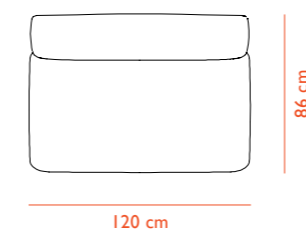

## Rope Modular Sofa

100 narrow - left armrest

110 narrow - center

120 narrow - right armrest

150 narrow corner

## Rope Modular Sofa

300 wide - left armrest

310 wide - center

320 wide - right armrest

330 wide - open right

340 wide - open left

400 wide - chaise longue left armrest

400 wide - chaise longue center