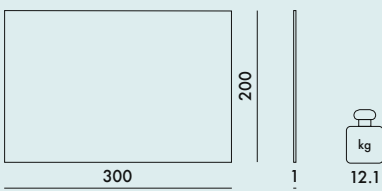

## MATERIAL

Polyamide fiber on polypropylene base, digital printing, serged edge

2350F1

2351F2

<b>2350F1</b>	1	12.7	0.168	28X214X28
<b>2351F2</b>	1	11.5	0.168	28X214X28

**2352F3**

**2354F4**

**2354F5**