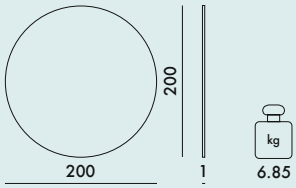

## MATERIAL

Polyamide fiber on polypropylene base, digital printing, serged edge

2350F1

2351F2

<b>2350F1</b>	1	12.7	0.168	28X214X28
<b>2351F2</b>	1	11.5	0.168	28X214X28

**2352F3**

**2354F4**

**2354F5**