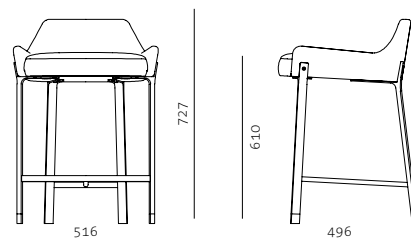

<b>Code</b>	BL-S410
<b>Materials</b>	Powder coated steel frame, Brass plated stainless steel, Upholstered frame
<b>Dimensions</b>	W696 x D800 x H820mm Seating height: 430mm

**Blink Vanity Stool SH470**  
by YABU PUSHELBERG

**Code** BL-S610-470  
**Materials** Powder coated steel frame, Brass plated stainless steel, Upholstered frame  
**Dimensions** W516 x D491.5 x H590mm  
 Seating height: 470mm

## BLINK COLLECTION

**Blink Bar Stool SH750**  
by YABU PUSHELBERG

**Code** BL-S610-750  
**Materials** Powder coated steel frame,  
 Brass plated stainless steel,  
 Upholstered frame  
**Dimensions** W516 x D512 x H867mm  
 Seating height: 750mm

**Blink Counter Stool SH610**  
by YABU PUSHELBERG

**Code** BL-S610-610  
**Materials** Powder coated steel frame,  
 Brass plated stainless steel,  
 Upholstered frame  
**Dimensions** W516 x D496 x H727mm  
 Seating height: 610mm