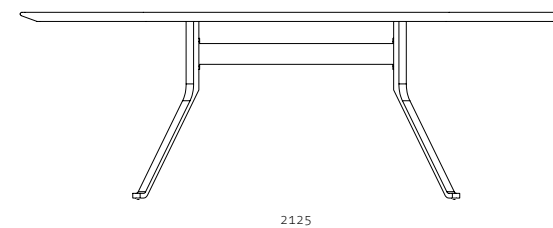

Code BL-T420-2125-ST
Materials Stone top,
Powder coated steel frame
Dimensions W2125 x D1100 x H720mm