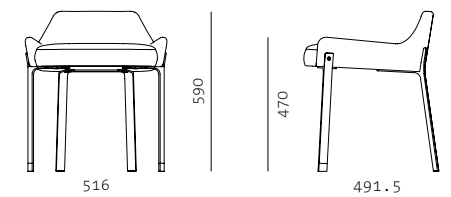

<b>Code</b>	BL-S410
<b>Materials</b>	Powder coated steel frame, Brass plated stainless steel, Upholstered frame
<b>Dimensions</b>	W696 x D800 x H820mm Seating height: 430mm

**Blink Sofa Three Seater**  
by YABU PUSHELBERG

**Code** BL-S430  
**Materials** Powder coated steel frame, Brass plated stainless steel, Upholstered frame  
**Dimensions** W2320 x D800 x H820mm  
 Seating height: 430mm

**Blink Dining Chair**  
by YABU PUSHELBERG

**Code** BL-S210  
**Materials** Powder coated steel frame, Brass plated stainless steel, Upholstered frame  
**Dimensions** W543 x D517.5 x H688mm  
 Seating height: 481mm

**Blink Vanity Stool SH470**  
by YABU PUSHELBERG

**Code** BL-S610-470  
**Materials** Powder coated steel frame, Brass plated stainless steel, Upholstered frame  
**Dimensions** W516 x D491.5 x H590mm  
 Seating height: 470mm