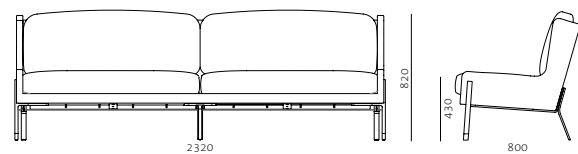

<b>Code</b>	BL-S410
<b>Materials</b>	Powder coated steel frame, Brass plated stainless steel, Upholstered frame
<b>Dimensions</b>	W696 x D800 x H820mm Seating height: 430mm

## BLINK COLLECTION

**Blink Sofa Two Seater**  
by YABU PUSHELBERG

**Code** BL-S420  
**Materials** Powder coated steel frame, Brass plated stainless steel, Upholstered frame  
**Dimensions** W1620 x D800 x H820mm  
 Seating height: 430mm

**Blink Sofa Three Seater**  
by YABU PUSHELBERG

**Code** BL-S430  
**Materials** Powder coated steel frame, Brass plated stainless steel, Upholstered frame  
**Dimensions** W2320 x D800 x H820mm  
 Seating height: 430mm

**Blink Dining Chair**  
by YABU PUSHELBERG

**Code** BL-S210  
**Materials** Powder coated steel frame, Brass plated stainless steel, Upholstered frame  
**Dimensions** W543 x D517.5 x H688mm  
 Seating height: 481mm