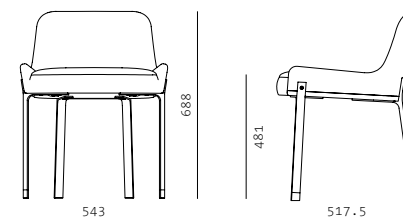

<b>Code</b>	BL-S410
<b>Materials</b>	Powder coated steel frame, Brass plated stainless steel, Upholstered frame
<b>Dimensions</b>	W696 x D800 x H820mm Seating height: 430mm

## BLINK COLLECTION

**Blink Sofa Two Seater**  
by YABU PUSHELBERG

**Code** BL-S420  
**Materials** Powder coated steel frame, Brass plated stainless steel, Upholstered frame  
**Dimensions** W1620 x D800 x H820mm  
 Seating height: 430mm

**Blink Sofa Three Seater**  
by YABU PUSHELBERG

**Code** BL-S430  
**Materials** Powder coated steel frame, Brass plated stainless steel, Upholstered frame  
**Dimensions** W2320 x D800 x H820mm  
 Seating height: 430mm

**Blink Dining Chair**  
by YABU PUSHELBERG

**Code** BL-S210  
**Materials** Powder coated steel frame, Brass plated stainless steel, Upholstered frame  
**Dimensions** W543 x D517.5 x H688mm  
 Seating height: 481mm