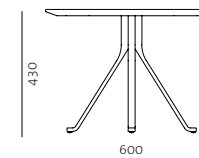

**Code** BL-T410-1200-WD  
**Materials** Veneer laminate top,  
Powder coated steel frame  
**Dimensions** W1200 x D1200 x H720mm

**Blink Oval Coffee Table - Stone Top**  
by YABU PUSHELBERG

**Code** BL-T220-ST  
**Materials** Stone top,  
Powder coated steel frame  
**Dimensions** W1775 x D600 x H380mm

**Blink Oval Coffee Table - Wood Top**  
by YABU PUSHELBERG

**Code** BL-T220-WD  
**Materials** Veneer laminate top,  
Powder coated steel frame  
**Dimensions** W1775 x D600 x H380mm

## BLINK COLLECTION

**Blink Coffee Table S1080 - Stone Top**  
by YABU PUSHELBERG

**Code** BL-T210-1080-ST  
**Materials** Stone top,  
Powder coated steel frame  
**Dimensions** W1080 x D1080 x H380mm

**Blink Coffee Table S1080 - Wood Top**  
by YABU PUSHELBERG

**Code** BL-T210-1080-WD  
**Materials** Veneer laminate top,  
Powder coated steel frame  
**Dimensions** W1080 x D1080 x H380mm

**Blink Side Table S600 - Stone Top**  
by YABU PUSHELBERG

**Code** BL-T110-600-ST  
**Materials** Stone top,  
Powder coated steel frame  
**Dimensions** W600 x D600 x H430mm