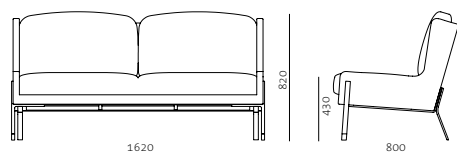

<b>Code</b>	BL-S410
<b>Materials</b>	Powder coated steel frame, Brass plated stainless steel, Upholstered frame
<b>Dimensions</b>	W696 x D800 x H820mm Seating height: 430mm

## BLINK COLLECTION

**Blink Sofa Two Seater**  
by YABU PUSHELBERG

**Code** BL-S420  
**Materials** Powder coated steel frame, Brass plated stainless steel, Upholstered frame  
**Dimensions** W1620 x D800 x H820mm  
 Seating height: 430mm

**Blink Sofa Three Seater**  
by YABU PUSHELBERG

**Code** BL-S430  
**Materials** Powder coated steel frame, Brass plated stainless steel, Upholstered frame  
**Dimensions** W2320 x D800 x H820mm  
 Seating height: 430mm

**Blink Dining Chair**  
by YABU PUSHELBERG

**Code** BL-S210  
**Materials** Powder coated steel frame, Brass plated stainless steel, Upholstered frame  
**Dimensions** W543 x D517.5 x H688mm  
 Seating height: 481mm