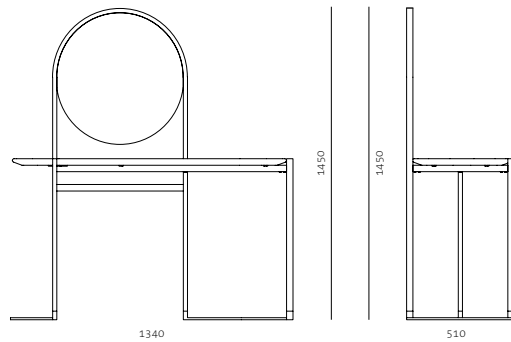

Code BL-T720
Materials Veneer laminate top,
Powder coated steel frame,
Brass plated stainless steel, Mirror
Dimensions W1340 x D510 x H1450mm