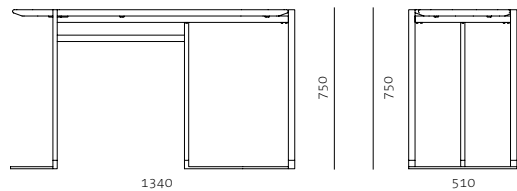

<b>Code</b>	BL-S410
<b>Materials</b>	Powder coated steel frame, Brass plated stainless steel, Upholstered frame
<b>Dimensions</b>	W696 x D800 x H820mm Seating height: 430mm

**Code** BL-T210-1080-WD  
**Materials** Veneer laminate top,  
Powder coated steel frame  
**Dimensions** W1080 x D1080 x H380mm

**Blink Side Table S600 - Stone Top**  
by YABU PUSHELBERG

**Code** BL-T110-600-ST  
**Materials** Stone top,  
Powder coated steel frame  
**Dimensions** W600 x D600 x H430mm

**Blink Side Table S600 - Wood Top**  
by YABU PUSHELBERG

**Code** BL-T110-600-WD  
**Materials** Veneer laminate top,  
Powder coated steel frame  
**Dimensions** W600 x D600 x H430mm

## BLINK COLLECTION

**Blink Console**  
by YABU PUSHELBERG

**Code** BL-T710  
**Materials** Veneer laminate top,  
Powder coated steel frame,  
Brass plated stainless steel  
**Dimensions** W1340 x D510 x H750mm