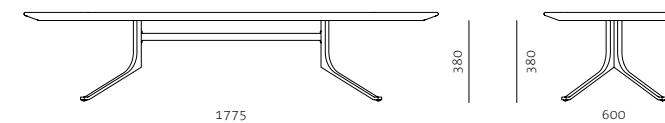

**Code** BL-T410-1200-WD  
**Materials** Veneer laminate top,  
Powder coated steel frame  
**Dimensions** W1200 x D1200 x H720mm

**Blink Oval Coffee Table - Stone Top**  
by YABU PUSHELBERG

**Code** BL-T220-ST  
**Materials** Stone top,  
Powder coated steel frame  
**Dimensions** W1775 x D600 x H380mm

**Blink Oval Coffee Table - Wood Top**  
by YABU PUSHELBERG

**Code** BL-T220-WD  
**Materials** Veneer laminate top,  
Powder coated steel frame  
**Dimensions** W1775 x D600 x H380mm