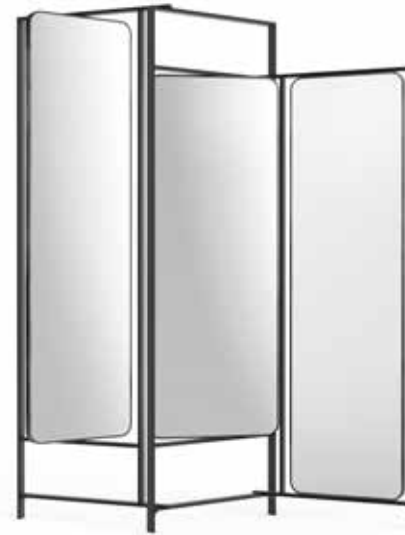

Blink Screen
by YABU PUSHELBERG

Front