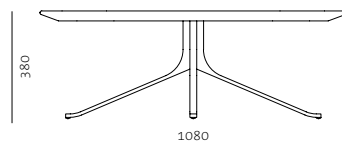

BLINK COLLECTION

Code BL-T210-1080-ST
Materials Stone top,
Powder coated steel frame
Dimensions W1080 x D1080 x H380mm

Blink Coffee Table S1080 - Wood Top
by YABU PUSHELBERG

Code BL-T210-1080-WD
Materials Veneer laminate top,
Powder coated steel frame
Dimensions W1080 x D1080 x H380mm

Blink Side Table S600 - Stone Top
by YABU PUSHELBERG

Code BL-T110-600-ST
Materials Stone top,
Powder coated steel frame
Dimensions W600 x D600 x H430mm

Blink Side Table S600 - Wood Top
by YABU PUSHELBERG

Code BL-T110-600-WD
Materials Veneer laminate top,
Powder coated steel frame
Dimensions W600 x D600 x H430mm