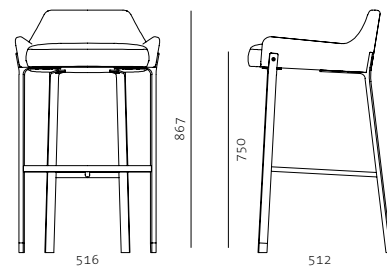

<b>Code</b>	BL-S410
<b>Materials</b>	Powder coated steel frame, Brass plated stainless steel, Upholstered frame
<b>Dimensions</b>	W696 x D800 x H820mm Seating height: 430mm

**Blink Dining Chair**  
by YABU PUSHELBERG

**Code** BL-S210  
**Materials** Powder coated steel frame, Brass plated stainless steel, Upholstered frame  
**Dimensions** W543 x D517.5 x H688mm  
 Seating height: 481mm

**Blink Vanity Stool SH470**  
by YABU PUSHELBERG

**Code** BL-S610-470  
**Materials** Powder coated steel frame, Brass plated stainless steel, Upholstered frame  
**Dimensions** W516 x D491.5 x H590mm  
 Seating height: 470mm

## BLINK COLLECTION

**Blink Bar Stool SH750**  
by YABU PUSHELBERG

**Code** BL-S610-750  
**Materials** Powder coated steel frame,  
 Brass plated stainless steel,  
 Upholstered frame  
**Dimensions** W516 x D512 x H867mm  
 Seating height: 750mm