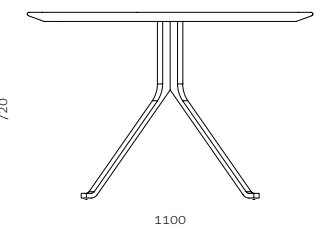

Code BL-T420-2125-WD
Materials Veneer laminate top,
Powder coated steel frame
Dimensions W2125 x D1100 x H720mm