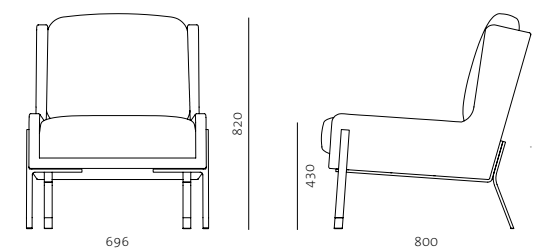

<b>Code</b>	BL-S410
<b>Materials</b>	Powder coated steel frame, Brass plated stainless steel, Upholstered frame
<b>Dimensions</b>	W696 x D800 x H820mm Seating height: 430mm

## BLINK COLLECTION

**Blink Sofa Two Seater**  
by YABU PUSHELBERG

**Code** BL-S420  
**Materials** Powder coated steel frame, Brass plated stainless steel, Upholstered frame  
**Dimensions** W1620 x D800 x H820mm  
 Seating height: 430mm

**Blink Sofa Three Seater**  
by YABU PUSHELBERG

**Code** BL-S430  
**Materials** Powder coated steel frame, Brass plated stainless steel, Upholstered frame  
**Dimensions** W2320 x D800 x H820mm  
 Seating height: 430mm