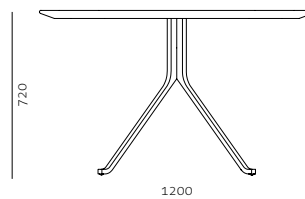

<b>Code</b>	BL-S410
<b>Materials</b>	Powder coated steel frame, Brass plated stainless steel, Upholstered frame
<b>Dimensions</b>	W696 x D800 x H820mm Seating height: 430mm

**Blink Counter Stool SH610**  
by YABU PUSHELBERG

**Code** BL-S610-610  
**Materials** Powder coated steel frame,  
 Brass plated stainless steel,  
 Upholstered frame  
**Dimensions** W516 x D496 x H727mm  
 Seating height: 610mm

## BLINK COLLECTION

**Blink Dining Table S1200 - Stone Top**  
by YABU PUSHELBERG

**Code** BL-T410-1200-ST  
**Materials** Stone top,  
Powder coated steel frame  
**Dimensions** W1200 x D1200 x H720mm

**Blink Dining Table S1200 - Wood Top**  
by YABU PUSHELBERG

**Code** BL-T410-1200-WD  
**Materials** Veneer laminate top,  
Powder coated steel frame  
**Dimensions** W1200 x D1200 x H720mm

**Blink Oval Coffee Table - Stone Top**  
by YABU PUSHELBERG

**Code** BL-T220-ST  
**Materials** Stone top,  
Powder coated steel frame  
**Dimensions** W1775 x D600 x H380mm