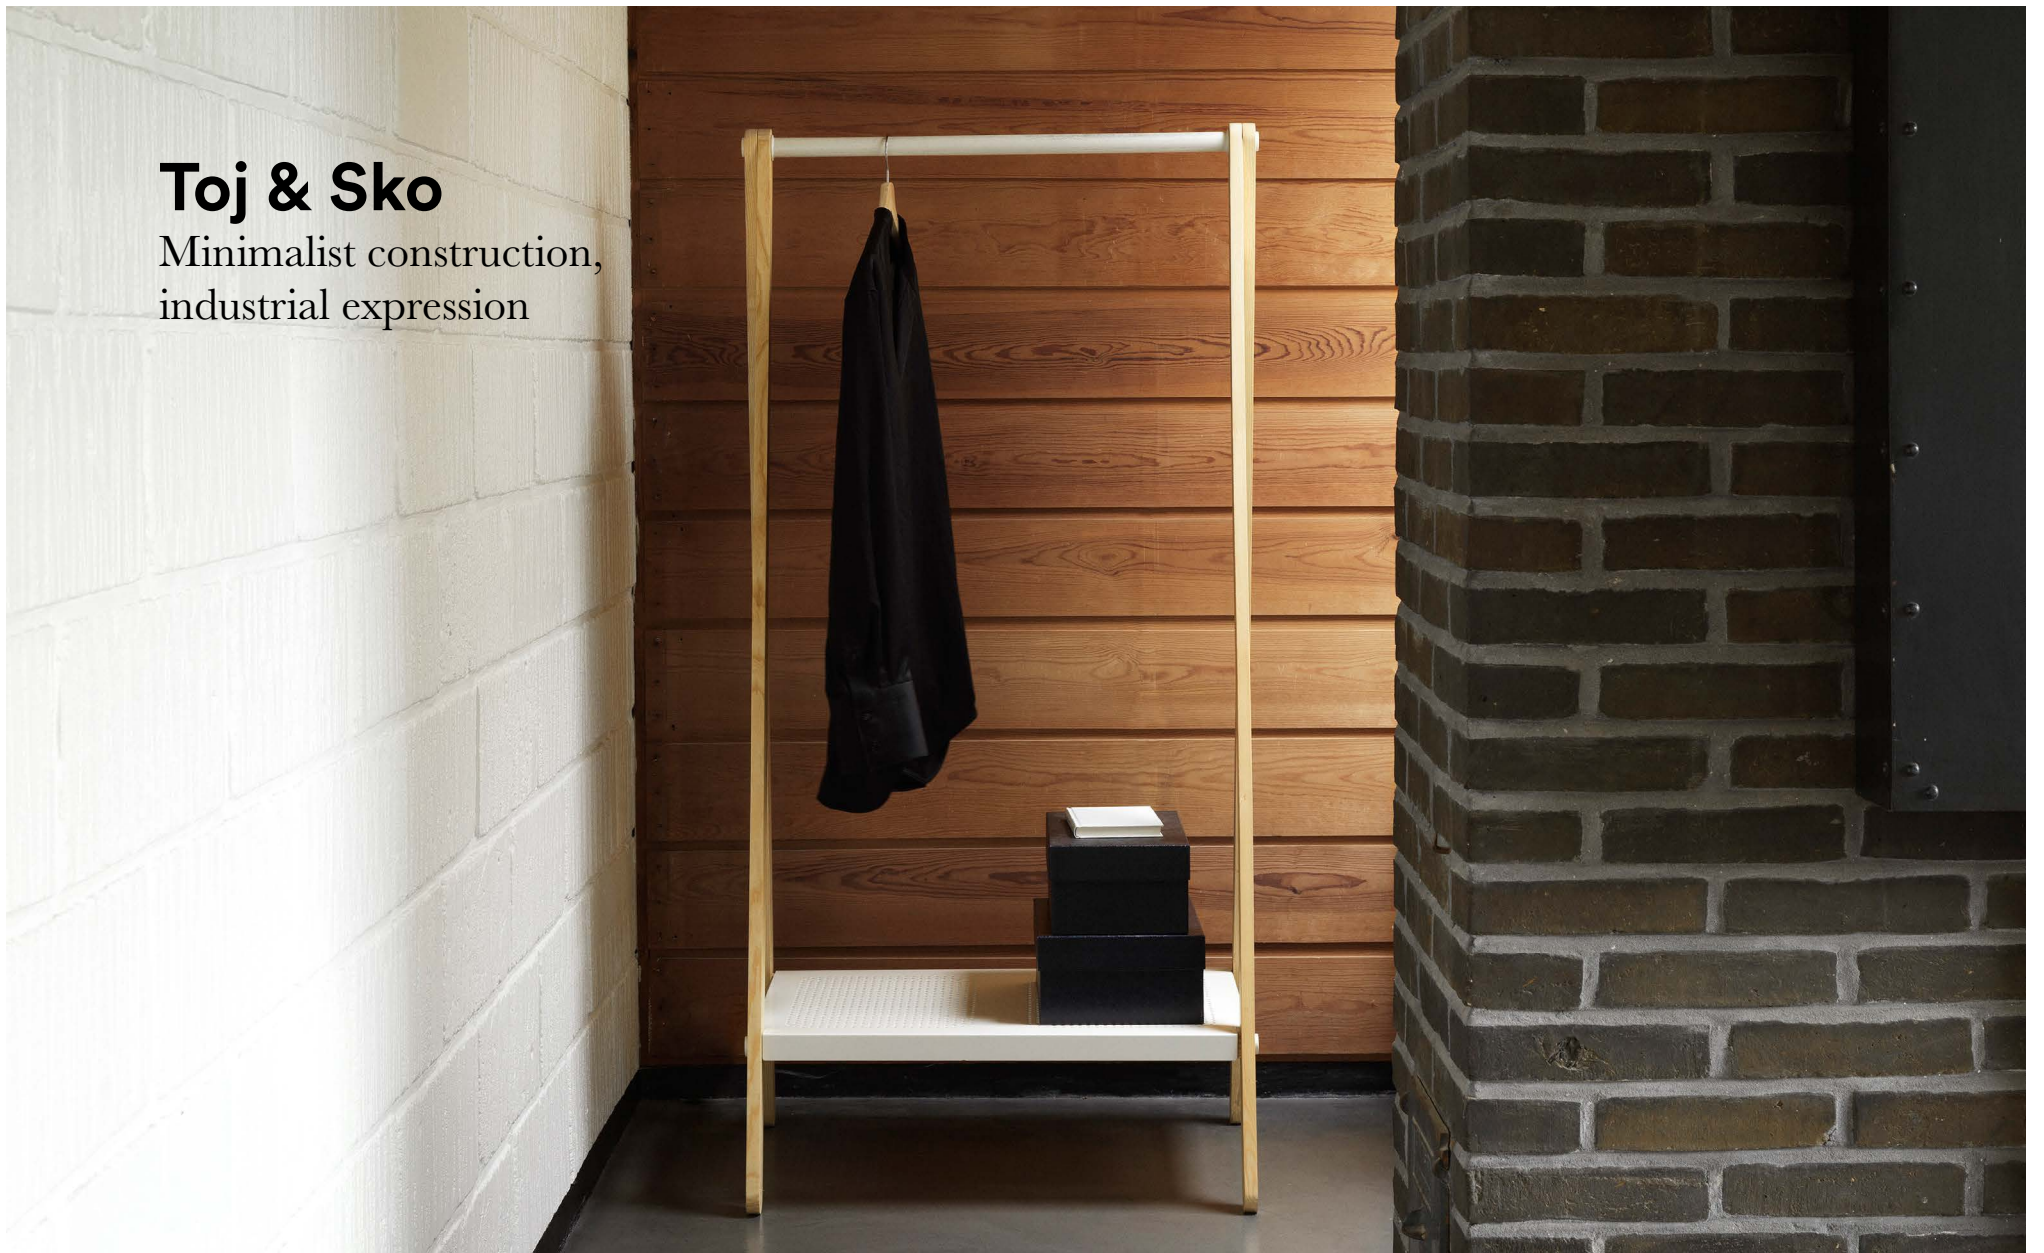

Toj & Sko

Minimalist construction,
industrial expression

normann

C O P E N H A G E N

Industrial details

Designer Simon Legald has created a clothes and shoe rack with a clean, industrial expression for Normann Copenhagen. The design's function is evident, and the simple construction provides space for clothes, shoes and bags. Simon Legald has cut to the bone in these minimalist constructions consisting of a frame, hanging rail and shelves. Screws and bolts are accentuated and the shelves' perforated steel casts vivid shadows on the floor.

Toj clothes rack has an evident function and its simple construction – with a rail, shelf and trusses – provides space for clothes, shoes and bags. Screws and bolts are accentuated and the perforated steel in the shelf's design cast vivid shadows on the floor.

Sko is a shoe rack with a minimal, industrial feel, made from robust materials. Sko has been designed without any unnecessary components. It consists of a wooden frame with two perforated steel shelves held together by accentuated screws.