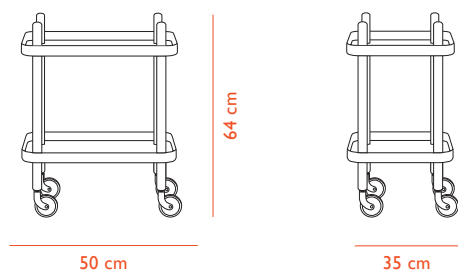

BLOCK

Block has a functional and charming design that can work anywhere in your home. The table is easy to move around by use of the handles which are natural extensions of the table's legs. Designer Simon Legald was inspired by the classic trolley table which he has updated and made his own with simple, yet impactful means. Block's rounded shape, contrasting materials and the combination of craft and industry leaves the designer's signature on the design and gives the table its unique expression.

Block

SQUARE

ROUND

DESCRIPTION

Since 2012, the versatile side table on wheels, Block, has been headed at great speed towards the title of a modern design classic. Block's rounded shape, contrasting materials and the combination of craft and industry gives the table its unique expression. Block has a functional and charming design that can work anywhere in the interior.

DESIGN

Simon Legald, 2012

MATERIAL

Tabletop: Powder Coated Steel

Legs: Lacquered Ash

CONSTRUCTION

The Block table comes flat packed. The wheels are colored to match the trays and can be turned 360 degrees. A black nylon ring around the wheel adds grip and stability. Easy to move around using its handles. Including assembly manual. Load capacity: 10 kg pr. shelf.