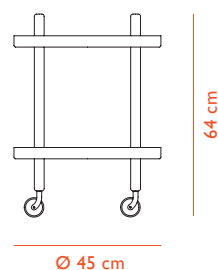

BLOCK

Block has a functional and charming design that can work anywhere in your home. The table is easy to move around by use of the handles which are natural extensions of the table's legs. Designer Simon Legald was inspired by the classic trolley table which he has updated and made his own with simple, yet impactful means. Block's rounded shape, contrasting materials and the combination of craft and industry leaves the designer's signature on the design and gives the table its unique expression.

Block

SQUARE

ROUND

DESCRIPTION

Since 2012, the versatile side table on wheels, Block, has been headed at great speed towards the title of a modern design classic. Block's rounded shape, contrasting materials and the combination of craft and industry gives the table its unique expression. Block has a functional and charming design that can work anywhere in the interior.

DESIGN

Simon Legald, 2012

MATERIAL

Tabletop: Powder Coated Steel

Legs: Lacquered Ash

CONSTRUCTION

The Block table comes flat packed. The wheels are colored to match the trays and can be turned 360 degrees. A black nylon ring around the wheel adds grip and stability. Easy to move around using its handles. Including assembly manual. Load capacity: 10 kg pr. shelf.