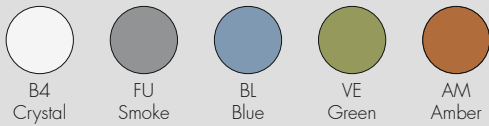

## 9190/B9190/U9190/Z9190 Tec WITH DIMMER

### MATERIAL

Mass colored polycarbonate, anodised aluminum

TRANSPARENT