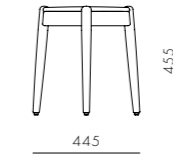

DIMENSIONS

W485 x D455 x H755mm
Seating height: 460mm

Louisiana Chair (1958)

CODE & MATERIALS
 VV-S220
 Solid wood frame, Veneer laminate back, Upholstered seat

DIMENSIONS
 W505 x D525 x H755mm
 Seating height: 460mm

Church Chair (1956)

CODE & MATERIALS
 VV-S240
 Solid wood frame, Paper cord seat

DIMENSIONS
 W520 x D510 x H765mm
 Seating height: 440mm

Wohlert Bar Chair

CODE & MATERIALS
 VV-S310
 Solid wood

DIMENSIONS
 W415 x D425 x H1020mm
 Seating height: 750mm

DIMENSIONS
W600 x D850 x H820mm
Seating height: 360mm

Louisiana Side Table

CODE & MATERIALS
VW-T110
Solid wood frame,
Veneer laminate top

DIMENSIONS
W445 x D435 x H455mm

Triangle Ottoman

CODE & MATERIALS
VW-S510
Solid wood frame,
Leather/saddle leather seat

DIMENSIONS
W550 x D460 x H385mm
Seating height: 350mm

Aluminium Triangle Ottoman

CODE & MATERIALS
VW-S520
Aluminium frame, Batyline sling

DIMENSIONS
W550 x D460 x H380mm
Seating height: 380mm

Louisiana Stool