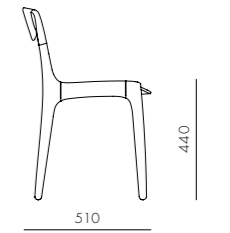

Piano Chair (1955)

CODE & MATERIALS

VV-S210-WD
Solid wood frame,
Veneer laminate seat

DIMENSIONS

W480 x D450 x H755mm
Seating height: 450mm

Piano Chair Soft (1955)

CODE & MATERIALS

VV-S210-UP
Solid wood frame,
Upholstered seat

DIMENSIONS

W485 x D455 x H755mm
Seating height: 460mm

Louisiana Chair (1958)

CODE & MATERIALS
 VV-S220
 Solid wood frame, Veneer laminate back, Upholstered seat

DIMENSIONS
 W505 x D525 x H755mm
 Seating height: 460mm

Church Chair (1956)

CODE & MATERIALS
 VV-S240
 Solid wood frame, Paper cord seat

DIMENSIONS
 W520 x D510 x H765mm
 Seating height: 440mm

Wohlert Bar Chair

CODE & MATERIALS
 VV-S310
 Solid wood

DIMENSIONS
 W415 x D425 x H1020mm
 Seating height: 750mm

DIMENSIONS
W600 x D850 x H820mm
Seating height: 360mm

Louisiana Side Table

CODE & MATERIALS
VW-T110
Solid wood frame,
Veneer laminate top

DIMENSIONS
W445 x D435 x H455mm

Triangle Ottoman

CODE & MATERIALS
VW-S510
Solid wood frame,
Leather/saddle leather seat