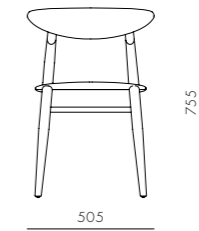

Piano Chair (1955)

CODE & MATERIALS

VV-S210-WD
Solid wood frame,
Veneer laminate seat

DIMENSIONS

W480 x D450 x H755mm
Seating height: 450mm

Piano Chair Soft (1955)

CODE & MATERIALS

VV-S210-UP
Solid wood frame,
Upholstered seat

DIMENSIONS

W485 x D455 x H755mm
Seating height: 460mm

Louisiana Chair (1958)

CODE & MATERIALS
 VV-S220
 Solid wood frame, Veneer laminate back, Upholstered seat

DIMENSIONS
 W505 x D525 x H755mm
 Seating height: 460mm

Church Chair (1956)

CODE & MATERIALS
 VV-S240
 Solid wood frame, Paper cord seat

DIMENSIONS
 W520 x D510 x H765mm
 Seating height: 440mm

Wohlert Bar Chair

CODE & MATERIALS
 VV-S310
 Solid wood

DIMENSIONS
 W415 x D425 x H1020mm
 Seating height: 750mm

DIMENSIONS
W600 x D850 x H820mm
Seating height: 360mm

Louisiana Side Table

CODE & MATERIALS
VW-T110
Solid wood frame,
Veneer laminate top

DIMENSIONS
W445 x D435 x H455mm

Triangle Ottoman

CODE & MATERIALS
VW-S510
Solid wood frame,
Leather/saddle leather seat