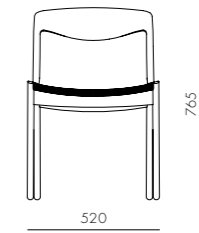

Piano Chair (1955)

CODE & MATERIALS

VV-S210-WD
Solid wood frame,
Veneer laminate seat

DIMENSIONS

W480 x D450 x H755mm
Seating height: 450mm

Piano Chair Soft (1955)

CODE & MATERIALS

VV-S210-UP
Solid wood frame,
Upholstered seat

DIMENSIONS

W485 x D455 x H755mm
Seating height: 460mm

Louisiana Chair (1958)

CODE & MATERIALS
 VV-S220
 Solid wood frame, Veneer laminate back, Upholstered seat

DIMENSIONS
 W505 x D525 x H755mm
 Seating height: 460mm

Church Chair (1956)

CODE & MATERIALS
 VV-S240
 Solid wood frame, Paper cord seat

DIMENSIONS
 W520 x D510 x H765mm
 Seating height: 440mm

Wohlert Bar Chair

CODE & MATERIALS
 VV-S310
 Solid wood

DIMENSIONS
 W415 x D425 x H1020mm
 Seating height: 750mm

DIMENSIONS
W600 x D850 x H820mm
Seating height: 360mm

Louisiana Side Table

CODE & MATERIALS
VW-T110
Solid wood frame,
Veneer laminate top

DIMENSIONS
W445 x D435 x H455mm

Triangle Ottoman

CODE & MATERIALS
VW-S510
Solid wood frame,
Leather/saddle leather seat