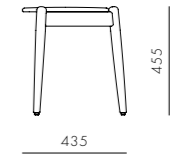

DIMENSIONS

W485 x D455 x H755mm
Seating height: 460mm

Louisiana Chair (1958)

CODE & MATERIALS
 VV-S220
 Solid wood frame, Veneer laminate back, Upholstered seat

DIMENSIONS
 W505 x D525 x H755mm
 Seating height: 460mm

Church Chair (1956)

CODE & MATERIALS
 VV-S240
 Solid wood frame, Paper cord seat

DIMENSIONS
 W520 x D510 x H765mm
 Seating height: 440mm

Wohlert Bar Chair

CODE & MATERIALS
 VV-S310
 Solid wood

DIMENSIONS
 W415 x D425 x H1020mm
 Seating height: 750mm

DIMENSIONS
W600 x D850 x H820mm
Seating height: 360mm

Louisiana Side Table

CODE & MATERIALS
VW-T110
Solid wood frame,
Veneer laminate top

DIMENSIONS
W445 x D435 x H455mm

Triangle Ottoman

CODE & MATERIALS
VW-S510
Solid wood frame,
Leather/saddle leather seat

DIMENSIONS
W550 x D460 x H385mm
Seating height: 350mm

Aluminium Triangle Ottoman

CODE & MATERIALS
VW-S520
Aluminium frame, Batyline sling

DIMENSIONS
W550 x D460 x H380mm
Seating height: 380mm

Louisiana Stool