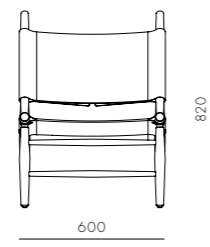

DIMENSIONS

W485 x D455 x H755mm
Seating height: 460mm

Louisiana Chair (1958)

CODE & MATERIALS
 VV-S220
 Solid wood frame, Veneer laminate back, Upholstered seat

DIMENSIONS
 W505 x D525 x H755mm
 Seating height: 460mm

Church Chair (1956)

CODE & MATERIALS
 VV-S240
 Solid wood frame, Paper cord seat

DIMENSIONS
 W520 x D510 x H765mm
 Seating height: 440mm

Wohlert Bar Chair

CODE & MATERIALS
 VV-S310
 Solid wood

DIMENSIONS
 W415 x D425 x H1020mm
 Seating height: 750mm

Triangle Chair (1952)

CODE & MATERIALS
 VV-S110
 Solid wood frame, Leather/saddle leather seat and back

DIMENSIONS
 W605 x D850 x H810mm
 Seating height: 360mm

Aluminium Triangle Chair

CODE & MATERIALS
VW-S120
Aluminium frame,
Batyline sling

DIMENSIONS
W600 x D850 x H820mm
Seating height: 360mm

Louisiana Side Table

CODE & MATERIALS
VW-T110
Solid wood frame,
Veneer laminate top

DIMENSIONS
W445 x D435 x H455mm

Triangle Ottoman

CODE & MATERIALS
VW-S510
Solid wood frame,
Leather/saddle leather seat