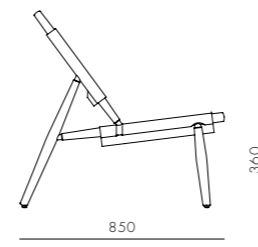

DIMENSIONS

W485 x D455 x H755mm
Seating height: 460mm

Louisiana Chair (1958)

CODE & MATERIALS
 VV-S220
 Solid wood frame, Veneer laminate back, Upholstered seat

DIMENSIONS
 W505 x D525 x H755mm
 Seating height: 460mm

Church Chair (1956)

CODE & MATERIALS
 VV-S240
 Solid wood frame, Paper cord seat

DIMENSIONS
 W520 x D510 x H765mm
 Seating height: 440mm

Wohlert Bar Chair

CODE & MATERIALS
 VV-S310
 Solid wood

DIMENSIONS
 W415 x D425 x H1020mm
 Seating height: 750mm

Triangle Chair (1952)

CODE & MATERIALS
 VV-S110
 Solid wood frame, Leather/saddle leather seat and back

DIMENSIONS
 W605 x D850 x H810mm
 Seating height: 360mm

Aluminium Triangle Chair

CODE & MATERIALS
VW-S120
Aluminium frame,
Batyline sling

DIMENSIONS
W600 x D850 x H820mm
Seating height: 360mm

Louisiana Side Table

CODE & MATERIALS
VW-T110
Solid wood frame,
Veneer laminate top

DIMENSIONS
W445 x D435 x H455mm

Triangle Ottoman

CODE & MATERIALS
VW-S510
Solid wood frame,
Leather/saddle leather seat