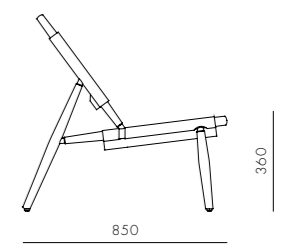

CODE & MATERIALS
VV-S110
Solid wood frame, Leather/saddle leather seat and back

DIMENSIONS
W605 x D850 x H810mm
Seating height: 360mm