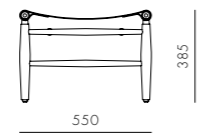

DIMENSIONS

W485 x D455 x H755mm
Seating height: 460mm

Louisiana Chair (1958)

CODE & MATERIALS
 VV-S220
 Solid wood frame, Veneer laminate back, Upholstered seat

DIMENSIONS
 W505 x D525 x H755mm
 Seating height: 460mm

Church Chair (1956)

CODE & MATERIALS
 VV-S240
 Solid wood frame, Paper cord seat

DIMENSIONS
 W520 x D510 x H765mm
 Seating height: 440mm

Wohlert Bar Chair

CODE & MATERIALS
 VV-S310
 Solid wood

DIMENSIONS
 W415 x D425 x H1020mm
 Seating height: 750mm

DIMENSIONS
W600 x D850 x H820mm
Seating height: 360mm

Louisiana Side Table

CODE & MATERIALS
VW-T110
Solid wood frame,
Veneer laminate top

DIMENSIONS
W445 x D435 x H455mm

Triangle Ottoman

CODE & MATERIALS
VW-S510
Solid wood frame,
Leather/saddle leather seat

DIMENSIONS
W550 x D460 x H385mm
Seating height: 350mm

Aluminium Triangle Ottoman

CODE & MATERIALS
VW-S520
Aluminium frame, Batyline sling

DIMENSIONS
W550 x D460 x H380mm
Seating height: 380mm

Louisiana Stool