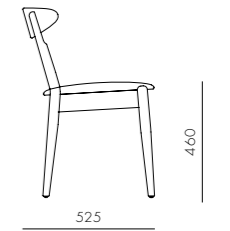

Piano Chair (1955)

CODE & MATERIALS

VV-S210-WD
Solid wood frame,
Veneer laminate seat

DIMENSIONS

W480 x D450 x H755mm
Seating height: 450mm

Piano Chair Soft (1955)

CODE & MATERIALS

VV-S210-UP
Solid wood frame,
Upholstered seat

DIMENSIONS

W485 x D455 x H755mm
Seating height: 460mm

Louisiana Chair (1958)

CODE & MATERIALS
 VV-S220
 Solid wood frame, Veneer laminate back, Upholstered seat

DIMENSIONS
 W505 x D525 x H755mm
 Seating height: 460mm

Church Chair (1956)

CODE & MATERIALS
 VV-S240
 Solid wood frame, Paper cord seat

DIMENSIONS
 W520 x D510 x H765mm
 Seating height: 440mm

Wohlert Bar Chair

CODE & MATERIALS
 VV-S310
 Solid wood

DIMENSIONS
 W415 x D425 x H1020mm
 Seating height: 750mm

DIMENSIONS
W600 x D850 x H820mm
Seating height: 360mm

Louisiana Side Table

CODE & MATERIALS
VW-T110
Solid wood frame,
Veneer laminate top

DIMENSIONS
W445 x D435 x H455mm

Triangle Ottoman

CODE & MATERIALS
VW-S510
Solid wood frame,
Leather/saddle leather seat