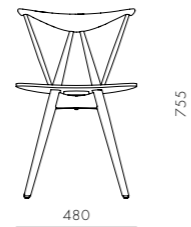

Piano Chair (1955)

CODE & MATERIALS

VV-S210-WD
Solid wood frame,
Veneer laminate seat

DIMENSIONS

W480 x D450 x H755mm
Seating height: 450mm

Piano Chair Soft (1955)

CODE & MATERIALS

VV-S210-UP
Solid wood frame,
Upholstered seat

DIMENSIONS

W485 x D455 x H755mm
Seating height: 460mm

Louisiana Chair (1958)

CODE & MATERIALS
 VV-S220
 Solid wood frame, Veneer laminate back, Upholstered seat

DIMENSIONS
 W505 x D525 x H755mm
 Seating height: 460mm

Church Chair (1956)

CODE & MATERIALS
 VV-S240
 Solid wood frame, Paper cord seat

DIMENSIONS
 W520 x D510 x H765mm
 Seating height: 440mm

Wohlert Bar Chair

CODE & MATERIALS
 VV-S310
 Solid wood

DIMENSIONS
 W415 x D425 x H1020mm
 Seating height: 750mm

DIMENSIONS
W600 x D850 x H820mm
Seating height: 360mm

Louisiana Side Table

CODE & MATERIALS
VW-T110
Solid wood frame,
Veneer laminate top

DIMENSIONS
W445 x D435 x H455mm

Triangle Ottoman

CODE & MATERIALS
VW-S510
Solid wood frame,
Leather/saddle leather seat