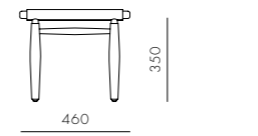

DIMENSIONS

W485 x D455 x H755mm
Seating height: 460mm

Louisiana Chair (1958)

CODE & MATERIALS
 VV-S220
 Solid wood frame, Veneer laminate back, Upholstered seat

DIMENSIONS
 W505 x D525 x H755mm
 Seating height: 460mm

Church Chair (1956)

CODE & MATERIALS
 VV-S240
 Solid wood frame, Paper cord seat

DIMENSIONS
 W520 x D510 x H765mm
 Seating height: 440mm

Wohlert Bar Chair

CODE & MATERIALS
 VV-S310
 Solid wood

DIMENSIONS
 W415 x D425 x H1020mm
 Seating height: 750mm

DIMENSIONS
W600 x D850 x H820mm
Seating height: 360mm

Louisiana Side Table

CODE & MATERIALS
VW-T110
Solid wood frame,
Veneer laminate top

DIMENSIONS
W445 x D435 x H455mm

Triangle Ottoman

CODE & MATERIALS
VW-S510
Solid wood frame,
Leather/saddle leather seat

DIMENSIONS
W550 x D460 x H385mm
Seating height: 350mm

Aluminium Triangle Ottoman

CODE & MATERIALS
VW-S520
Aluminium frame, Batyline sling

DIMENSIONS
W550 x D460 x H380mm
Seating height: 380mm

Louisiana Stool