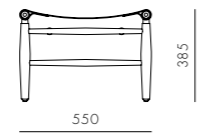

DIMENSIONS

W485 x D455 x H755mm
Seating height: 460mm

Louisiana Chair (1958)

CODE & MATERIALS
 VV-S220
 Solid wood frame, Veneer laminate back, Upholstered seat

DIMENSIONS
 W505 x D525 x H755mm
 Seating height: 460mm

Church Chair (1956)

CODE & MATERIALS
 VV-S240
 Solid wood frame, Paper cord seat

DIMENSIONS
 W520 x D510 x H765mm
 Seating height: 440mm

Wohlert Bar Chair

CODE & MATERIALS
 VV-S310
 Solid wood

DIMENSIONS
 W415 x D425 x H1020mm
 Seating height: 750mm

DIMENSIONS
W600 x D850 x H820mm
Seating height: 360mm

Louisiana Side Table

CODE & MATERIALS
VW-T110
Solid wood frame,
Veneer laminate top

DIMENSIONS
W445 x D435 x H455mm

Triangle Ottoman

CODE & MATERIALS
VW-S510
Solid wood frame,
Leather/saddle leather seat

DIMENSIONS
W550 x D460 x H385mm
Seating height: 350mm

Aluminium Triangle Ottoman

CODE & MATERIALS
VW-S520
Aluminium frame, Batyline sling

DIMENSIONS
W550 x D460 x H380mm
Seating height: 380mm

Louisiana Stool