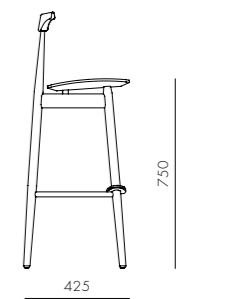

Piano Chair (1955)

CODE & MATERIALS

VV-S210-WD
Solid wood frame,
Veneer laminate seat

DIMENSIONS

W480 x D450 x H755mm
Seating height: 450mm

Piano Chair Soft (1955)

CODE & MATERIALS

VV-S210-UP
Solid wood frame,
Upholstered seat

DIMENSIONS

W485 x D455 x H755mm
Seating height: 460mm

Louisiana Chair (1958)

CODE & MATERIALS
 VV-S220
 Solid wood frame, Veneer laminate back, Upholstered seat

DIMENSIONS
 W505 x D525 x H755mm
 Seating height: 460mm

Church Chair (1956)

CODE & MATERIALS
 VV-S240
 Solid wood frame, Paper cord seat

DIMENSIONS
 W520 x D510 x H765mm
 Seating height: 440mm

Wohlert Bar Chair

CODE & MATERIALS
 VV-S310
 Solid wood

DIMENSIONS
 W415 x D425 x H1020mm
 Seating height: 750mm

DIMENSIONS
W600 x D850 x H820mm
Seating height: 360mm

Louisiana Side Table

CODE & MATERIALS
VW-T110
Solid wood frame,
Veneer laminate top

DIMENSIONS
W445 x D435 x H455mm

Triangle Ottoman

CODE & MATERIALS
VW-S510
Solid wood frame,
Leather/saddle leather seat