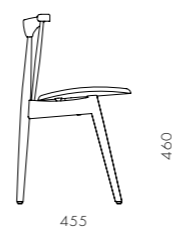

Piano Chair (1955)

CODE & MATERIALS

VV-S210-WD
Solid wood frame,
Veneer laminate seat

DIMENSIONS

W480 x D450 x H755mm
Seating height: 450mm

Piano Chair Soft (1955)

CODE & MATERIALS

VV-S210-UP
Solid wood frame,
Upholstered seat

DIMENSIONS

W485 x D455 x H755mm
Seating height: 460mm

Louisiana Chair (1958)

CODE & MATERIALS
 VV-S220
 Solid wood frame, Veneer laminate back, Upholstered seat

DIMENSIONS
 W505 x D525 x H755mm
 Seating height: 460mm

Church Chair (1956)

CODE & MATERIALS
 VV-S240
 Solid wood frame, Paper cord seat

DIMENSIONS
 W520 x D510 x H765mm
 Seating height: 440mm

Wohlert Bar Chair

CODE & MATERIALS
 VV-S310
 Solid wood

DIMENSIONS
 W415 x D425 x H1020mm
 Seating height: 750mm

DIMENSIONS
W600 x D850 x H820mm
Seating height: 360mm

Louisiana Side Table

CODE & MATERIALS
VW-T110
Solid wood frame,
Veneer laminate top

DIMENSIONS
W445 x D435 x H455mm

Triangle Ottoman

CODE & MATERIALS
VW-S510
Solid wood frame,
Leather/saddle leather seat