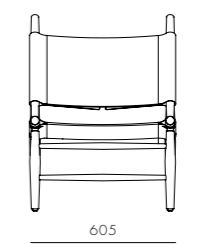

CODE & MATERIALS
VV-S110
Solid wood frame, Leather/saddle leather seat and back

DIMENSIONS
W605 x D850 x H810mm
Seating height: 360mm