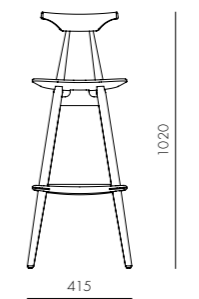

Piano Chair (1955)

CODE & MATERIALS

VV-S210-WD
Solid wood frame,
Veneer laminate seat

DIMENSIONS

W480 x D450 x H755mm
Seating height: 450mm

Piano Chair Soft (1955)

CODE & MATERIALS

VV-S210-UP
Solid wood frame,
Upholstered seat

DIMENSIONS

W485 x D455 x H755mm
Seating height: 460mm

Louisiana Chair (1958)

CODE & MATERIALS
 VV-S220
 Solid wood frame, Veneer laminate back, Upholstered seat

DIMENSIONS
 W505 x D525 x H755mm
 Seating height: 460mm

Church Chair (1956)

CODE & MATERIALS
 VV-S240
 Solid wood frame, Paper cord seat

DIMENSIONS
 W520 x D510 x H765mm
 Seating height: 440mm

Wohlert Bar Chair

CODE & MATERIALS
 VV-S310
 Solid wood

DIMENSIONS
 W415 x D425 x H1020mm
 Seating height: 750mm

DIMENSIONS
W600 x D850 x H820mm
Seating height: 360mm

Louisiana Side Table

CODE & MATERIALS
VW-T110
Solid wood frame,
Veneer laminate top

DIMENSIONS
W445 x D435 x H455mm

Triangle Ottoman

CODE & MATERIALS
VW-S510
Solid wood frame,
Leather/saddle leather seat