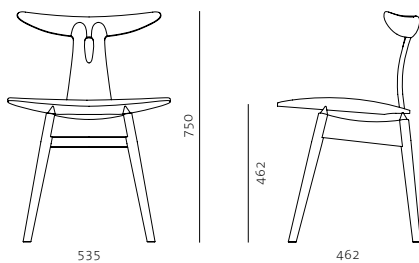

Antler Chair Soft (1955)
by VILHELM WOHLERT

Code VW-S230-UP
Materials Solid wood frame, Upholstered seat
Dimensions W535 x D462 x H750mm
Seating height: 462mm
Upholstery For upholstery material and colour options, please refer to material chart

Antler Chair (1955)
by VILHELM WOHLERT

Code VW-S230-WD
Materials Solid wood frame, Veneer laminate seat
Dimensions W530 x D462 x H750mm
Seating height: 452mm