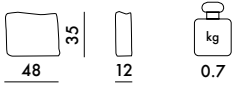

7166
Cushion

FRAME
Painted steel

SEAT AND BACKREST

Expanded polyurethane with a new softer density, covered in fabric*

REMOVABLE COVER

Sofa is available in all fabric combinations, with fireproof versions (code AXXXX) indicated with the specific icon.