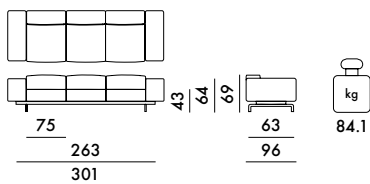

7170

3-seater