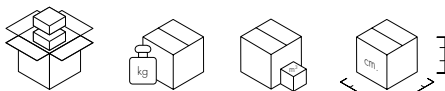

Velvet

Removable cover

**NEW PADDING, SOFTER!**

\*Any combination of collection fabrics can be used on request.  
Dimensions of customised fabric to cover a single piece:  
2-seater sofa: 140x720 cm. 3-seater sofa: 140x950 cm.