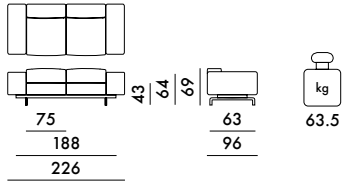

LARGO 2016

Design Piero Lissoni

7150

2-seater

A7150