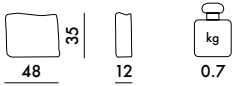

### 7176

1 cushion 1.3 0.039 51X51X15

**7175**  
Cushion

**7176**  
Cushion

**FRAME**  
Painted steel

**SEAT AND BACKREST**

Expanded polyurethane with a new softer density, covered in fabric

**REMOVABLE COVER**