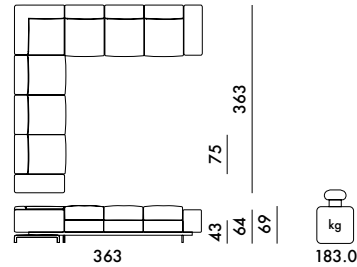

7174

Corner, 7-seater