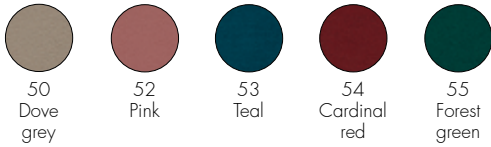

7175
Cushion

7176
Cushion

FRAME
Painted steel

SEAT AND BACKREST

Expanded polyurethane with a new softer density, covered in fabric

REMOVABLE COVER

Velvet

Removable cover

NEW PADDING, SOFTER!