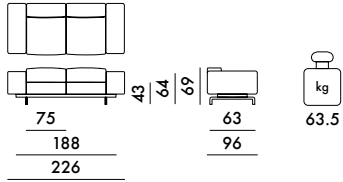

LARGO 2016

Design Piero Lissoni

7155

2-seater