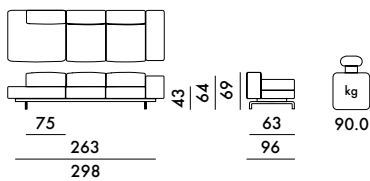

LARGO 2016

Design Piero Lissoni

7150

2-seater

A7150

7160

3-seater

A7160

7161

3-seater, right ottoman

A7161

7169

3-seater, left ottoman

A7169

7162

Corner, 5-seater

A7162

7163

Corner, 6-seater

A7163

7164

Corner, 7-seater

A7164

7085

Cushion

	level reached
EN 1022:2005	Compliant
EN 16139:2013+AC 2013	Compliant
EN 1728:2012+AC 2013	
6.4	L2
6.5	L2
6.6	L2
6.8	L2
6.10	L2
6.11	L2
6.12	L2
6.13	L2
6.15	L2
6.16	L2
6.17	L2

7150/A7150

2 seat frames	37.0	0.851	101X78X54
2 armrests	21.0	0.424	101X42X50
1 base frame	18.0	0.134	190X64X11

7160/A7160

3 seat frames	55.5	1.276	101X78X54
2 armrests	21.0	0.424	101X42X50
1 base frame	22.7	0.187	265X64X11

7161/A7161/7169/A7169

2 seat frames	37.0	0.851	101X78X54
1 ottoman frame	26.0	0.633	102X115X54
1 armrest	10.5	0.212	101X42X50
1 base frame	22.7	0.187	265X64X11

7085 Gubbio/Houndstooth/Curly

1 cushion	1.85	0.039	51X51X15

7085 Nilo

2 cushions	3.0	0.070	52X52X26

7166

1 cushion	1.3	0.039	51X51X15