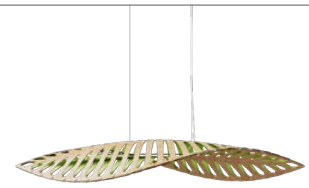

Navicula is available in 3 sizes, Small, Medium & Large. The plywood finish can be either raw bamboo or painted, offering a range of options.

Features

Shipped Kitset

Seed System kitset lightshades are on average 1/30th of the volume of the assembled light. This aims to help minimize the effects of shipping and to reduce the design's environmental footprint.

Lime

Red

Orange

Blue

Pink

Black 1 Side (Outside)

Black 1 Side (Inside)

Black 2 Sides