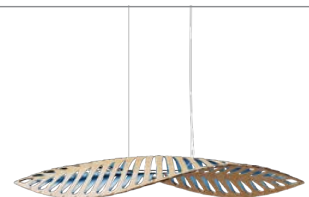

Navicula is available in 3 sizes, Small, Medium & Large. The plywood finish can be either raw bamboo or painted, offering a range of options.

Features

Shipped Kitset

Seed System kitset lightshades are on average 1/30th of the volume of the assembled light. This aims to help minimize the effects of shipping and to reduce the design's environmental footprint.

Lime

Red

Orange

Blue

Pink

Black 1 Side (Outside)

Black 1 Side (Inside)

Black 2 Sides