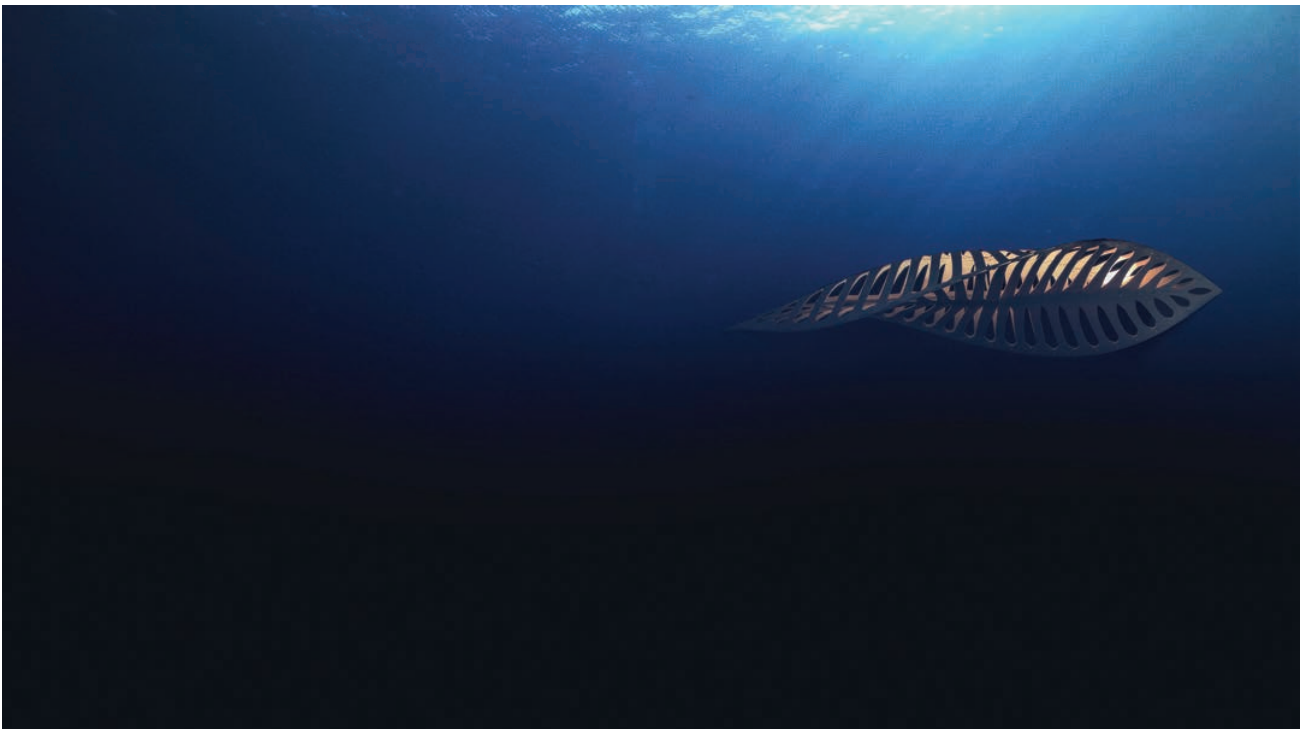

Navicula

Navicula is derived from nature, in this case from one of the many microscopic diatoms that float around in the worlds oceans. The flowing, segmented form is shipped as flatpack and assembled on site with push-in nylon clips. The thin curved pieces of CNC-cut bamboo plywood create a flowing structure that also casts magical patterns. It is lit from within a row of LED pin-point lights, the light source is aimed upwards to create a soft ambient glow.

Navicula is available in 3 sizes, Small, Medium & Large. The plywood finish can be either raw bamboo or painted, offering a range of options.