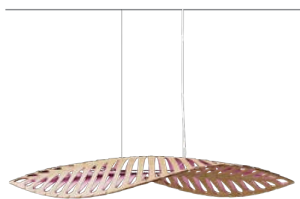

Navicula

Navicula

Navicula is derived from nature, in this case from one of the many microscopic diatoms that float around in the worlds oceans. The flowing, segmented form is shipped as flatpack and assembled on site with push-in nylon clips. The thin curved pieces of CNC-cut bamboo plywood create a flowing structure that also casts magical patterns. It is lit from within a row of LED pin-point lights, the light source is aimed upwards to create a soft ambient glow.

Navicula is available in 3 sizes, Small, Medium & Large. The plywood finish can be either raw bamboo or painted, offering a range of options.

Features

Shipped Kitset

Seed System kitset lightshades are on average 1/30th of the volume of the assembled light. This aims to help minimize the effects of shipping and to reduce the design's environmental footprint.

Lime

Red

Orange

Blue

Pink

Black 1 Side (Outside)

Black 1 Side (Inside)

Black 2 Sides