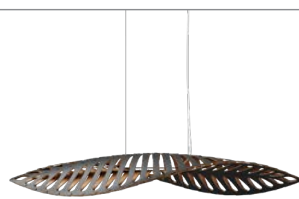

Navicula

Navicula

Navicula is derived from nature, in this case from one of the many microscopic diatoms that float around in the worlds oceans. The flowing, segmented form is shipped as flatpack and assembled on site with push-in nylon clips. The thin curved pieces of CNC-cut bamboo plywood create a flowing structure that also casts magical patterns. It is lit from within a row of LED pin-point lights, the light source is aimed upwards to create a soft ambient glow.

Navicula is available in 3 sizes, Small, Medium & Large. The plywood finish can be either raw bamboo or painted, offering a range of options.

Features

Shipped Kitset

Seed System kitset lightshades are on average 1/30th of the volume of the assembled light. This aims to help minimize the effects of shipping and to reduce the design's environmental footprint.

Lime

Red

Orange

Blue

Pink

Black 1 Side (Outside)

Black 1 Side (Inside)

Black 2 Sides