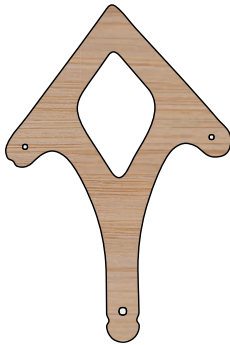

Bamboo

Painted 2 Sides