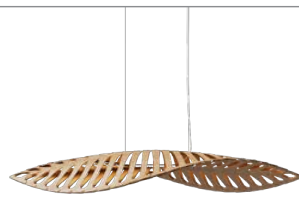

Navicula is available in 3 sizes, Small, Medium & Large. The plywood finish can be either raw bamboo or painted, offering a range of options.

Features

Shipped Kitset

Seed System kitset lightshades are on average 1/30th of the volume of the assembled light. This aims to help minimize the effects of shipping and to reduce the design's environmental footprint.

Lime

Red

Orange

Blue

Pink

Black 1 Side (Outside)

Black 1 Side (Inside)

Black 2 Sides