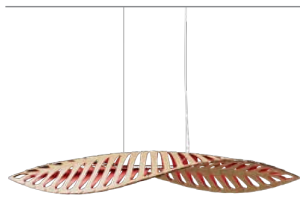

Navicula is available in 3 sizes, Small, Medium & Large. The plywood finish can be either raw bamboo or painted, offering a range of options.

Features

Shipped Kitset

Seed System kitset lightshades are on average 1/30th of the volume of the assembled light. This aims to help minimize the effects of shipping and to reduce the design's environmental footprint.

Lime

Red

Orange

Blue

Pink

Black 1 Side (Outside)

Black 1 Side (Inside)

Black 2 Sides