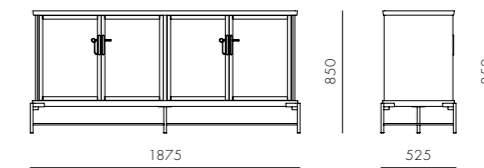

## Dowry Cabinet I

**CODE & MATERIALS**  
DO-C110  
Solid wood with veneer panels,  
Stainless steel brass finish,  
Tempered glass

**DIMENSIONS**  
W1430 x D525 x H1000mm

## Dowry Cabinet II

**CODE & MATERIALS**  
DO-C120  
Solid wood with veneer panels,  
Stainless steel brass finish,  
Tempered glass

**DIMENSIONS**  
W1875 x D525 x H850mm

## Dowry Cabinet III

**CODE & MATERIALS**  
DO-C130  
Solid wood with veneer panels,  
Stainless steel brass finish,  
Tempered glass

**DIMENSIONS**  
W1070 x D525 x H1450mm