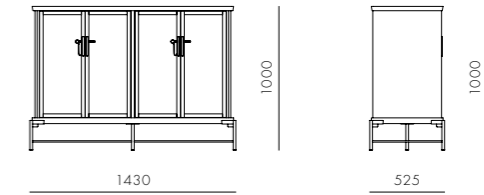

## Dowry Cabinet I

**CODE & MATERIALS**  
DO-C110  
Solid wood with veneer panels,  
Stainless steel brass finish,  
Tempered glass

**DIMENSIONS**  
W1430 x D525 x H1000mm

## Dowry Cabinet II

**CODE & MATERIALS**  
DO-C120  
Solid wood with veneer panels,  
Stainless steel brass finish,  
Tempered glass

**DIMENSIONS**  
W1875 x D525 x H850mm

## Dowry Cabinet III

**CODE & MATERIALS**  
DO-C130  
Solid wood with veneer panels,  
Stainless steel brass finish,  
Tempered glass

**DIMENSIONS**  
W1070 x D525 x H1450mm