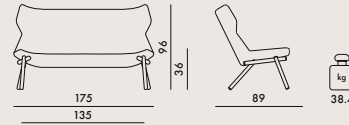

In order to better satisfy the needs of common areas, Foliage is also available in a personalised version with fabrics provided by the client. Dimensions of customised fabric to cover a single piece:
☞ armchair: 140x180 cm. sofa: 140x800 cm.

6085

LEGS

Steel tubes painted with epoxy polyester

SEAT

Fabric-covered polyurethane foam