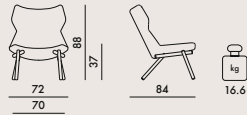

FOLIAGE 2013

Design Patricia Urquiola

6086

LEGS

Steel tubes painted with epoxy polyester

SEAT

Fabric-covered polyurethane foam

COVER

Velvet

Trevira™

In order to better satisfy the needs of common areas, Foliage is also available in a personalised version with fabrics provided by the client. Dimensions of customised fabric to cover a single piece:
☞ armchair: 140x180 cm. sofa: 140x800 cm.

6085

LEGS

Steel tubes painted with epoxy polyester

SEAT

Fabric-covered polyurethane foam

COVER

Velvet

Trevira™

🔥 **Fire tested version**

EN 1022:2005	Compliant
EN 16139:2013	Compliant
EN 1728:2012	level reached
6.1.5	(maximum level) L2
6.1.6	(maximum level) L2
6.1.7	(maximum level) L2
6.1.8	(maximum level) L2
6.2.5	(maximum level) L2
6.4	(maximum level) L2
6.5	(maximum level) L2
6.2.4	(maximum level) L2

6086	1	14.7	0.410	76X76X71
	1	7.0	0.183	71X66X39

6085	1	44.0	1.082	76X80X178
	1	8.8	0.2	95X60X35

EN 1022:2005	Compliant
EN 16139:2013	Compliant
EN 1728:2012	level reached
6.1.5	(maximum level) L2
6.1.6	(maximum level) L2
6.1.7	(maximum level) L2
6.1.8	(maximum level) L2
6.2.5	(maximum level) L2
6.4	(maximum level) L2
6.5	(maximum level) L2
6.2.4	(maximum level) L2