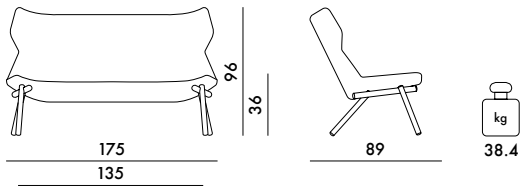

6085

LEGS

Steel tubes painted with epoxy polyester

SEAT

Fabric-covered polyurethane foam