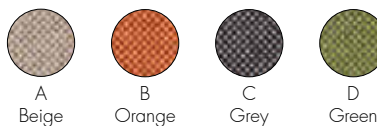

## LEGS

Steel tubes painted with epoxy polyester

## SEAT

Fabric-covered polyurethane foam

## COVER

Velvet

Trevira™

Removable cover

In order to better satisfy the needs of common areas, Foliage is also available in a personalised version with fabrics provided by the client. Dimensions of customised fabric to cover a single piece: armchair: 140x180 cm. sofa: 140x800 cm.