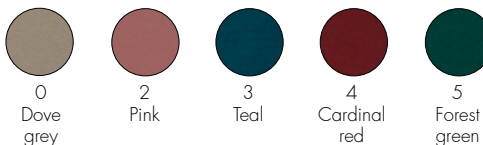

COVER

Velvet

Trevira™