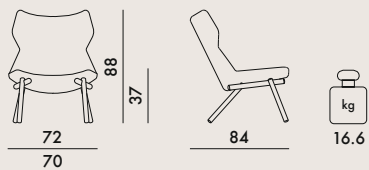

FOLIAGE 2013

Design Patricia Urquiola

6086

LEGS

Steel tubes painted with epoxy polyester

SEAT

Fabric-covered polyurethane foam

COVER

Velvet

Trevira™

In order to better satisfy the needs of common areas, Foliage is also available in a personalised version with fabrics provided by the client.
Dimensions of customised fabric to cover a single piece:
armchair: 140x180 cm. sofa: 140x800 cm.

EN 1022:2005	Compliant
EN 16139:2013	Compliant
EN 1728:2012	level reached
6.1.5	(maximum level) L2
6.1.6	(maximum level) L2
6.1.7	(maximum level) L2
6.1.8	(maximum level) L2
6.2.5	(maximum level) L2
6.4	(maximum level) L2
6.5	(maximum level) L2
6.24	(maximum level) L2

6086

1	14.7	0.410	76X76X71
1	7.0	0.183	71X66X39