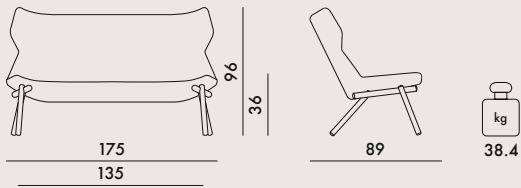

6085

LEGS

Steel tubes painted with epoxy polyester

SEAT

Fabric-covered polyurethane foam