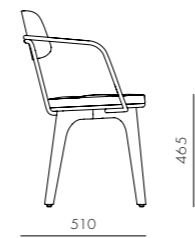

UT-S231-UP
Steel brass powder coated frame,
Upholstered seat and back

DIMENSIONS

W535 x D545 x H805mm
Seating height: 465mm

Utility Chair U

CODE & MATERIALS
 UT-S210-UP
 Solid wood legs,
 Steel brass powder coated flame,
 Upholstered seat and back

DIMENSIONS
 W420 x D510 x H810mm
 Seating height: 465mm

Utility Highback Chair

CODE & MATERIALS
 UT-S220
 Solid wood legs,
 Steel brass powder coated flame,
 Upholstered seat and back

DIMENSIONS
 W420 x D525 x H860mm
 Seating height: 465mm

Utility Armchair U

CODE & MATERIALS
 UT-S211-UP
 Solid wood legs,
 Steel brass powder coated flame,
 Upholstered seat and back

DIMENSIONS
 W535 x D510 x H810mm
 Seating height: 465mm

Utility Highback Armchair

DIMENSIONS
 W420 x D510 x H810mm
 Seating height: 465mm

Utility Lounge Chair

CODE & MATERIALS
 UT-S111
 Solid wood legs,
 Steel brass powder coated flame,
 Upholstered seat and back

DIMENSIONS
 W700 x D725 x H835mm
 Seating height: 385mm