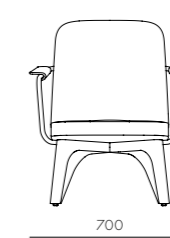

DIMENSIONS
 W420 x D510 x H810mm
 Seating height: 465mm

Utility Highback Chair

CODE & MATERIALS
 UT-S220
 Solid wood legs,
 Steel brass powder coated flame,
 Upholstered seat and back

DIMENSIONS
 W420 x D525 x H860mm
 Seating height: 465mm

Utility Armchair U

CODE & MATERIALS
 UT-S211-UP
 Solid wood legs,
 Steel brass powder coated flame,
 Upholstered seat and back

DIMENSIONS
 W535 x D510 x H810mm
 Seating height: 465mm

Utility Highback Armchair

CODE & MATERIALS
 UT-S221
 Solid wood legs,
 Steel brass powder coated flame,
 Upholstered seat and back

DIMENSIONS
 W535 x D525 x H860mm
 Seating height: 465mm

Utility Chair V

CODE & MATERIALS
 UT-S210-WD
 Solid wood legs, Steel brass
 powder coated flame, Upholstered
 seat, Veneer laminated back

DIMENSIONS
 W420 x D510 x H810mm
 Seating height: 465mm

Utility Lounge Chair

CODE & MATERIALS
 UT-S111
 Solid wood legs,
 Steel brass powder coated flame,
 Upholstered seat and back

DIMENSIONS
 W700 x D725 x H835mm
 Seating height: 385mm