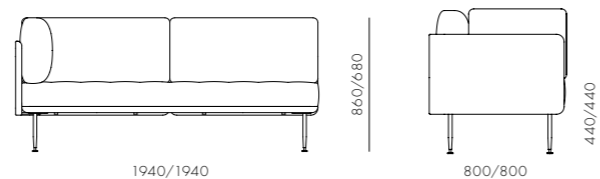

CODE & MATERIALS
 UT-S421-L
 UT-S421-R
 Solid wood and veneer laminate
 base, Steel/stainless steel legs
 and brackets, Upholstery

DIMENSIONS
 W990 x D800 x H860mm
 W990 x D800 x H860mm
 Seating height: 440/440mm

Utility Sofa 2 Sides L-L / L-R

CODE & MATERIALS

UT-S420-L
UT-S420-R
Solid wood and veneer laminate
base, Steel/stainless steel legs
and brackets, Upholstery

DIMENSIONS

W1940 x D800 x H860mm
W1940 x D800 x H860mm
Seating height: 440/440mm