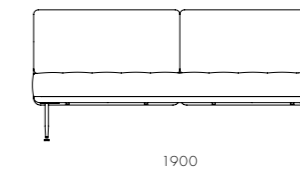

Utility Sofa 1 Side L

CODE & MATERIALS
UT-S410
Solid wood and veneer laminate
base, Steel/stainless steel legs
and brackets, Upholstery

DIMENSIONS
W1900 x D800 x H860mm
Seating height: 440mm