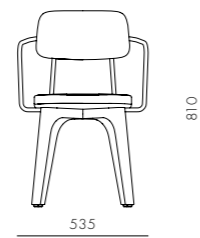

UT-S231-UP
Steel brass powder coated frame,
Upholstered seat and back

DIMENSIONS

W535 x D545 x H805mm
Seating height: 465mm

Utility Chair U

CODE & MATERIALS
 UT-S210-UP
 Solid wood legs,
 Steel brass powder coated flame,
 Upholstered seat and back

DIMENSIONS
 W420 x D510 x H810mm
 Seating height: 465mm

Utility Highback Chair

CODE & MATERIALS
 UT-S220
 Solid wood legs,
 Steel brass powder coated flame,
 Upholstered seat and back

DIMENSIONS
 W420 x D525 x H860mm
 Seating height: 465mm

Utility Armchair U

CODE & MATERIALS
 UT-S211-UP
 Solid wood legs,
 Steel brass powder coated flame,
 Upholstered seat and back

DIMENSIONS
 W535 x D510 x H810mm
 Seating height: 465mm

Utility Highback Armchair

DIMENSIONS
 W420 x D510 x H810mm
 Seating height: 465mm

Utility Lounge Chair

CODE & MATERIALS
 UT-S111
 Solid wood legs,
 Steel brass powder coated flame,
 Upholstered seat and back

DIMENSIONS
 W700 x D725 x H835mm
 Seating height: 385mm