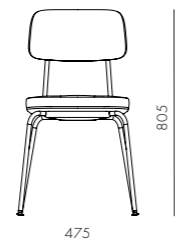

Utility Stacking Chair U

CODE & MATERIALS

UT-S230-UP
Steel brass powder coated frame,
Upholstered seat and back

DIMENSIONS

W475 x D545 x H805mm
Seating height: 465mm

Utility Stacking Armchair U

CODE & MATERIALS

UT-S231-UP
Steel brass powder coated frame,
Upholstered seat and back

DIMENSIONS

W535 x D545 x H805mm
Seating height: 465mm

Utility Chair U

CODE & MATERIALS
 UT-S210-UP
 Solid wood legs,
 Steel brass powder coated flame,
 Upholstered seat and back

DIMENSIONS
 W420 x D510 x H810mm
 Seating height: 465mm

Utility Highback Chair

CODE & MATERIALS
 UT-S220
 Solid wood legs,
 Steel brass powder coated flame,
 Upholstered seat and back

DIMENSIONS
 W420 x D525 x H860mm
 Seating height: 465mm

DIMENSIONS
 W1800 x D900 x H750mm
 W2100 x D900 x H750mm

Utility Stool H610 / H760

CODE & MATERIALS
 UT-S610-610
 UT-S610-760
 Solid wood legs,
 Steel brass powder coated flame,
 Upholstered seat

DIMENSIONS
 W370 x D370 x H610mm
 W390 x D390 x H760mm
 Seating height: 610/760mm