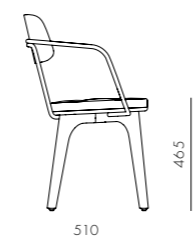

DIMENSIONS
 W420 x D510 x H810mm
 Seating height: 465mm

Utility Highback Chair

CODE & MATERIALS
 UT-S220
 Solid wood legs,
 Steel brass powder coated flame,
 Upholstered seat and back

DIMENSIONS
 W420 x D525 x H860mm
 Seating height: 465mm

CODE & MATERIALS
 UT-S221
 Solid wood legs,
 Steel brass powder coated flame,
 Upholstered seat and back

DIMENSIONS
 W535 x D525 x H860mm
 Seating height: 465mm

Utility Chair V

CODE & MATERIALS
 UT-S210-WD
 Solid wood legs, Steel brass
 powder coated flame, Upholstered
 seat, Veneer laminated back

DIMENSIONS
 W420 x D510 x H810mm
 Seating height: 465mm

Utility Lounge Chair

CODE & MATERIALS
 UT-S111
 Solid wood legs,
 Steel brass powder coated flame,
 Upholstered seat and back

DIMENSIONS
 W700 x D725 x H835mm
 Seating height: 385mm

Utility Armchair V

CODE & MATERIALS
 UT-S211-WD
 Solid wood legs, Steel brass
 powder coated flame, Upholstered
 seat, Veneer laminated back

DIMENSIONS
 W535 x D510 x H810mm
 Seating height: 465mm

Utility Lounge Chair Two Seater