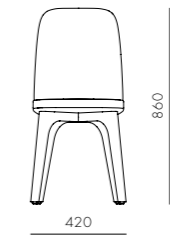

Utility Stacking Chair U

CODE & MATERIALS

UT-S230-UP
Steel brass powder coated frame,
Upholstered seat and back

DIMENSIONS

W475 x D545 x H805mm
Seating height: 465mm

Utility Stacking Armchair U

CODE & MATERIALS

UT-S231-UP
Steel brass powder coated frame,
Upholstered seat and back

DIMENSIONS

W535 x D545 x H805mm
Seating height: 465mm

Utility Chair U

CODE & MATERIALS
 UT-S210-UP
 Solid wood legs,
 Steel brass powder coated flame,
 Upholstered seat and back

DIMENSIONS
 W420 x D510 x H810mm
 Seating height: 465mm

Utility Highback Chair

CODE & MATERIALS
 UT-S220
 Solid wood legs,
 Steel brass powder coated flame,
 Upholstered seat and back

DIMENSIONS
 W420 x D525 x H860mm
 Seating height: 465mm

DIMENSIONS
 W1800 x D900 x H750mm
 W2100 x D900 x H750mm

Utility Stool H610 / H760

CODE & MATERIALS
 UT-S610-610
 UT-S610-760
 Solid wood legs,
 Steel brass powder coated flame,
 Upholstered seat

DIMENSIONS
 W370 x D370 x H610mm
 W390 x D390 x H760mm
 Seating height: 610/760mm