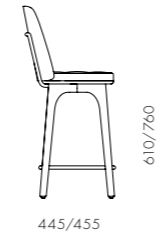

DIMENSIONS
 W420 x D510 x H810mm
 Seating height: 465mm

Utility Lounge Chair

CODE & MATERIALS
 UT-S111
 Solid wood legs,
 Steel brass powder coated flame,
 Upholstered seat and back

DIMENSIONS
 W700 x D725 x H835mm
 Seating height: 385mm

DIMENSIONS
 W1800 x D900 x H750mm
 W2100 x D900 x H750mm

Utility Stool H610 / H760

CODE & MATERIALS
 UT-S610-610
 UT-S610-760
 Solid wood legs,
 Steel brass powder coated flame,
 Upholstered seat

DIMENSIONS
 W370 x D370 x H610mm
 W390 x D390 x H760mm
 Seating height: 610/760mm

Utility Sofa 1 Side S

CODE & MATERIALS
 UT-S411
 Solid wood and veneer laminate
 base, Steel/stainless steel legs
 and brackets, Upholstery

DIMENSIONS
 W950 x D800 x H860mm
 Seating height: 440mm

Utility High Chair SH610 / SH760

CODE & MATERIALS
 UT-S310-610
 UT-S310-760
 Solid wood legs,
 Steel brass powder coated flame,
 Upholstered seat and back

DIMENSIONS
 W370 x D445 x H925mm
 W390 x D455 x H1075mm
 Seating height: 610/760mm