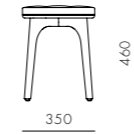

Utility Stool H460

CODE & MATERIALS
UT-S610-460
Solid wood legs,
Upholstered seat

DIMENSIONS
W350 x D350 x H460mm
Seating height: 460mm