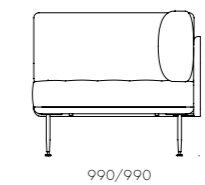

Utility Sofa 1 Side L

CODE & MATERIALS
 UT-S410
 Solid wood and veneer laminate
 base, Steel/stainless steel legs
 and brackets, Upholstery

DIMENSIONS
 W1900 x D800 x H860mm
 Seating height: 440mm

Utility Café Table H900 / H1050

CODE & MATERIALS
 UT-T310-900
 UT-T310-1050
 Solid wood legs,
 Steel brass powder coated
 flame, Veneer laminate top

DIMENSIONS
 W640 x D640 x H900mm (Φ630)
 W665 x D665 x H1050mm (Φ630)

Utility Sofa 2 Sides S-L / S-R

CODE & MATERIALS
 UT-S421-L
 UT-S421-R
 Solid wood and veneer laminate
 base, Steel/stainless steel legs
 and brackets, Upholstery

DIMENSIONS
 W990 x D800 x H860mm
 W990 x D800 x H860mm
 Seating height: 440/440mm