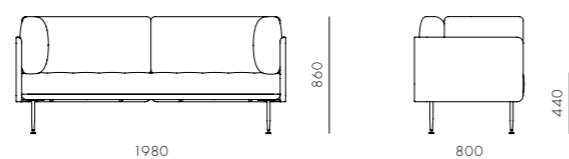

Utility Sofa 2 Sides L-L / L-R

CODE & MATERIALS

UT-S420-L
UT-S420-R
Solid wood and veneer laminate
base, Steel/stainless steel legs
and brackets, Upholstery

DIMENSIONS

W1940 x D800 x H860mm
W1940 x D800 x H860mm
Seating height: 440/440mm

Utility Sofa 3 Sides S

CODE & MATERIALS

UT-S431
Solid wood and veneer laminate
base, Steel/stainless steel legs
and brackets, Upholstery

DIMENSIONS

W1030 x D800 x H860mm
Seating height: 440mm

Utility Sofa 3 Sides L

CODE & MATERIALS

UT-S430
Solid wood and veneer laminate
base, Steel/stainless steel legs
and brackets, Upholstery

DIMENSIONS

W1980 x D800 x H860mm
Seating height: 440mm

Utility Ottoman

CODE & MATERIALS

UT-S510
Solid wood and veneer laminate
base, Steel/stainless steel legs
and brackets, Upholstery

DIMENSIONS

W760 x D570 x H440mm

Utility Shelf Extension

CODE & MATERIALS
 UT-S400-A1
 Solid wood and veneer laminate,
 Steel/stainless steel brackets

DIMENSIONS
 W700 x D265 x H250mm

Utility Round Mirror Small / Large