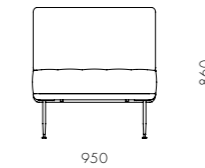

DIMENSIONS
 W420 x D510 x H810mm
 Seating height: 465mm

Utility Lounge Chair

CODE & MATERIALS
 UT-S111
 Solid wood legs,
 Steel brass powder coated flame,
 Upholstered seat and back

DIMENSIONS
 W700 x D725 x H835mm
 Seating height: 385mm

DIMENSIONS
 W350 x D350 x H460mm
 Seating height: 460mm

Utility Dining Table W1800 / W2100

CODE & MATERIALS
 UT-T410-1800
 UT-T410-2100
 Solid wood legs and drawers,
 Steel brass powder coated
 flame, Veneer laminate top

DIMENSIONS
 W1800 x D900 x H750mm
 W2100 x D900 x H750mm

Utility Stool H610 / H760

CODE & MATERIALS
 UT-S610-610
 UT-S610-760
 Solid wood legs,
 Steel brass powder coated flame,
 Upholstered seat

DIMENSIONS
 W370 x D370 x H610mm
 W390 x D390 x H760mm
 Seating height: 610/760mm

Utility Sofa 1 Side S

CODE & MATERIALS
 UT-S411
 Solid wood and veneer laminate
 base, Steel/stainless steel legs
 and brackets, Upholstery

DIMENSIONS
 W950 x D800 x H860mm
 Seating height: 440mm

Utility High Chair SH610 / SH760