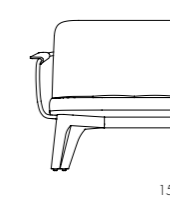

DIMENSIONS
 W420 x D510 x H810mm
 Seating height: 465mm

Utility Lounge Chair

CODE & MATERIALS
 UT-S111
 Solid wood legs,
 Steel brass powder coated flame,
 Upholstered seat and back

DIMENSIONS
 W700 x D725 x H835mm
 Seating height: 385mm

Utility Armchair V

CODE & MATERIALS
 UT-S211-WD
 Solid wood legs, Steel brass
 powder coated flame, Upholstered
 seat, Veneer laminated back

DIMENSIONS
 W535 x D510 x H810mm
 Seating height: 465mm

Utility Lounge Chair Two Seater

CODE & MATERIALS
 UT-S121
 Solid wood legs,
 Steel brass powder coated flame,
 Upholstered seat and back

DIMENSIONS
 W1545 x D690 x H790mm
 Seating height: 395mm

Utility Stool H460

CODE & MATERIALS
 UT-S610-460
 Solid wood legs,
 Upholstered seat

DIMENSIONS
 W350 x D350 x H460mm
 Seating height: 460mm

Utility Dining Table W1800 / W2100

CODE & MATERIALS
 UT-T410-1800
 UT-T410-2100
 Solid wood legs and drawers,
 Steel brass powder coated
 flame, Veneer laminate top