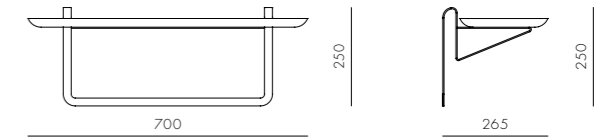

CODE & MATERIALS

UT-S430
Solid wood and veneer laminate
base, Steel/stainless steel legs
and brackets, Upholstery

DIMENSIONS

W1980 x D800 x H860mm
Seating height: 440mm

Utility Ottoman

CODE & MATERIALS

UT-S510
Solid wood and veneer laminate
base, Steel/stainless steel legs
and brackets, Upholstery

DIMENSIONS

W760 x D570 x H440mm

Utility Shelf Extension

CODE & MATERIALS
 UT-S400-A1
 Solid wood and veneer laminate,
 Steel/stainless steel brackets

DIMENSIONS
 W700 x D265 x H250mm

Utility Round Mirror Small / Large