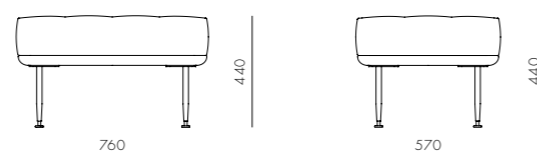

Utility Sofa 2 Sides L-L / L-R

CODE & MATERIALS

UT-S420-L
UT-S420-R
Solid wood and veneer laminate
base, Steel/stainless steel legs
and brackets, Upholstery

DIMENSIONS

W1940 x D800 x H860mm
W1940 x D800 x H860mm
Seating height: 440/440mm

Utility Sofa 3 Sides S

CODE & MATERIALS

UT-S431
Solid wood and veneer laminate
base, Steel/stainless steel legs
and brackets, Upholstery

DIMENSIONS

W1030 x D800 x H860mm
Seating height: 440mm

Utility Sofa 3 Sides L

CODE & MATERIALS

UT-S430
Solid wood and veneer laminate
base, Steel/stainless steel legs
and brackets, Upholstery

DIMENSIONS

W1980 x D800 x H860mm
Seating height: 440mm

Utility Ottoman

CODE & MATERIALS

UT-S510
Solid wood and veneer laminate
base, Steel/stainless steel legs
and brackets, Upholstery

DIMENSIONS

W760 x D570 x H440mm

Utility Shelf Extension

CODE & MATERIALS
 UT-S400-A1
 Solid wood and veneer laminate,
 Steel/stainless steel brackets

DIMENSIONS
 W700 x D265 x H250mm

Utility Round Mirror Small / Large