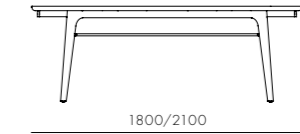

Utility Dining Table W1800 / W2100

CODE & MATERIALS
UT-T410-1800
UT-T410-2100
Solid wood legs and drawers,
Steel brass powder coated
flame, Veneer laminate top

DIMENSIONS
W1800 x D900 x H750mm
W2100 x D900 x H750mm