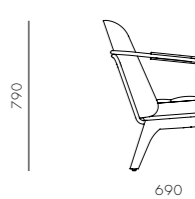

CODE & MATERIALS
 UT-S221
 Solid wood legs,
 Steel brass powder coated flame,
 Upholstered seat and back

DIMENSIONS
 W535 x D525 x H860mm
 Seating height: 465mm

Utility Chair V

CODE & MATERIALS
 UT-S210-WD
 Solid wood legs, Steel brass
 powder coated flame, Upholstered
 seat, Veneer laminated back

DIMENSIONS
 W420 x D510 x H810mm
 Seating height: 465mm

Utility Lounge Chair

CODE & MATERIALS
 UT-S111
 Solid wood legs,
 Steel brass powder coated flame,
 Upholstered seat and back

DIMENSIONS
 W700 x D725 x H835mm
 Seating height: 385mm

Utility Armchair V

CODE & MATERIALS
 UT-S211-WD
 Solid wood legs, Steel brass
 powder coated flame, Upholstered
 seat, Veneer laminated back

DIMENSIONS
 W535 x D510 x H810mm
 Seating height: 465mm

Utility Lounge Chair Two Seater

CODE & MATERIALS
 UT-S121
 Solid wood legs,
 Steel brass powder coated flame,
 Upholstered seat and back

DIMENSIONS
 W1545 x D690 x H790mm
 Seating height: 395mm

Utility Stool H460

CODE & MATERIALS
 UT-S610-460
 Solid wood legs,
 Upholstered seat