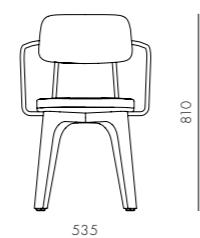

DIMENSIONS
 W420 x D510 x H810mm
 Seating height: 465mm

Utility Highback Chair

CODE & MATERIALS
 UT-S220
 Solid wood legs,
 Steel brass powder coated flame,
 Upholstered seat and back

DIMENSIONS
 W420 x D525 x H860mm
 Seating height: 465mm

CODE & MATERIALS
 UT-S221
 Solid wood legs,
 Steel brass powder coated flame,
 Upholstered seat and back

DIMENSIONS
 W535 x D525 x H860mm
 Seating height: 465mm

Utility Chair V

CODE & MATERIALS
 UT-S210-WD
 Solid wood legs, Steel brass
 powder coated flame, Upholstered
 seat, Veneer laminated back

DIMENSIONS
 W420 x D510 x H810mm
 Seating height: 465mm

Utility Lounge Chair

CODE & MATERIALS
 UT-S111
 Solid wood legs,
 Steel brass powder coated flame,
 Upholstered seat and back

DIMENSIONS
 W700 x D725 x H835mm
 Seating height: 385mm

Utility Armchair V

CODE & MATERIALS
 UT-S211-WD
 Solid wood legs, Steel brass
 powder coated flame, Upholstered
 seat, Veneer laminated back

DIMENSIONS
 W535 x D510 x H810mm
 Seating height: 465mm

Utility Lounge Chair Two Seater