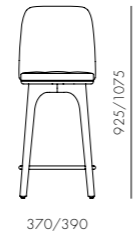

DIMENSIONS
 W420 x D510 x H810mm
 Seating height: 465mm

Utility Lounge Chair

CODE & MATERIALS
 UT-S111
 Solid wood legs,
 Steel brass powder coated flame,
 Upholstered seat and back

DIMENSIONS
 W700 x D725 x H835mm
 Seating height: 385mm

DIMENSIONS
 W1800 x D900 x H750mm
 W2100 x D900 x H750mm

Utility Stool H610 / H760

CODE & MATERIALS
 UT-S610-610
 UT-S610-760
 Solid wood legs,
 Steel brass powder coated flame,
 Upholstered seat

DIMENSIONS
 W370 x D370 x H610mm
 W390 x D390 x H760mm
 Seating height: 610/760mm

Utility Sofa 1 Side S

CODE & MATERIALS
 UT-S411
 Solid wood and veneer laminate
 base, Steel/stainless steel legs
 and brackets, Upholstery

DIMENSIONS
 W950 x D800 x H860mm
 Seating height: 440mm

Utility High Chair SH610 / SH760

CODE & MATERIALS
 UT-S310-610
 UT-S310-760
 Solid wood legs,
 Steel brass powder coated flame,
 Upholstered seat and back

DIMENSIONS
 W370 x D445 x H925mm
 W390 x D455 x H1075mm
 Seating height: 610/760mm