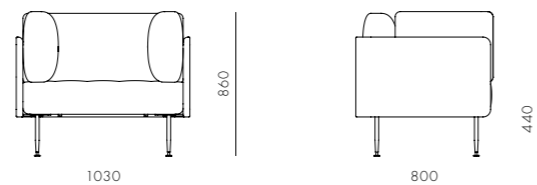

CODE & MATERIALS
 UT-S421-L
 UT-S421-R
 Solid wood and veneer laminate
 base, Steel/stainless steel legs
 and brackets, Upholstery

DIMENSIONS
 W990 x D800 x H860mm
 W990 x D800 x H860mm
 Seating height: 440/440mm

Utility Sofa 2 Sides L-L / L-R

CODE & MATERIALS

UT-S420-L
UT-S420-R
Solid wood and veneer laminate
base, Steel/stainless steel legs
and brackets, Upholstery

DIMENSIONS

W1940 x D800 x H860mm
W1940 x D800 x H860mm
Seating height: 440/440mm

Utility Sofa 3 Sides S

CODE & MATERIALS

UT-S431
Solid wood and veneer laminate
base, Steel/stainless steel legs
and brackets, Upholstery

DIMENSIONS

W1030 x D800 x H860mm
Seating height: 440mm

Utility Sofa 3 Sides L

DIMENSIONS

W760 x D570 x H440mm

Utility Shelf Extension

CODE & MATERIALS
 UT-S400-A1
 Solid wood and veneer laminate,
 Steel/stainless steel brackets

DIMENSIONS
 W700 x D265 x H250mm

Utility Round Mirror Small / Large