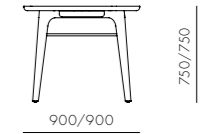

Utility Dining Table W1800 / W2100

CODE & MATERIALS
UT-T410-1800
UT-T410-2100
Solid wood legs and drawers,
Steel brass powder coated
flame, Veneer laminate top

DIMENSIONS
W1800 x D900 x H750mm
W2100 x D900 x H750mm