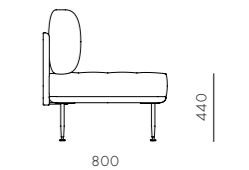

DIMENSIONS
 W1800 x D900 x H750mm
 W2100 x D900 x H750mm

Utility Stool H610 / H760

CODE & MATERIALS
 UT-S610-610
 UT-S610-760
 Solid wood legs,
 Steel brass powder coated flame,
 Upholstered seat

DIMENSIONS
 W370 x D370 x H610mm
 W390 x D390 x H760mm
 Seating height: 610/760mm

Utility Sofa 1 Side S

CODE & MATERIALS
 UT-S411
 Solid wood and veneer laminate
 base, Steel/stainless steel legs
 and brackets, Upholstery

DIMENSIONS
 W950 x D800 x H860mm
 Seating height: 440mm

Utility High Chair SH610 / SH760

CODE & MATERIALS
 UT-S310-610
 UT-S310-760
 Solid wood legs,
 Steel brass powder coated flame,
 Upholstered seat and back

DIMENSIONS
 W370 x D445 x H925mm
 W390 x D455 x H1075mm
 Seating height: 610/760mm

Utility Sofa 1 Side L

CODE & MATERIALS
 UT-S410
 Solid wood and veneer laminate
 base, Steel/stainless steel legs
 and brackets, Upholstery

DIMENSIONS
 W1900 x D800 x H860mm
 Seating height: 440mm

Utility Café Table H900 / H1050