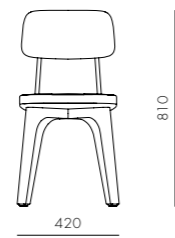

Utility Stacking Chair U

CODE & MATERIALS

UT-S230-UP
Steel brass powder coated frame,
Upholstered seat and back

DIMENSIONS

W475 x D545 x H805mm
Seating height: 465mm

Utility Stacking Armchair U

CODE & MATERIALS

UT-S231-UP
Steel brass powder coated frame,
Upholstered seat and back

DIMENSIONS

W535 x D545 x H805mm
Seating height: 465mm

Utility Chair U

CODE & MATERIALS
 UT-S210-UP
 Solid wood legs,
 Steel brass powder coated flame,
 Upholstered seat and back

DIMENSIONS
 W420 x D510 x H810mm
 Seating height: 465mm

Utility Highback Chair

CODE & MATERIALS
 UT-S220
 Solid wood legs,
 Steel brass powder coated flame,
 Upholstered seat and back

DIMENSIONS
 W420 x D525 x H860mm
 Seating height: 465mm

DIMENSIONS
 W1800 x D900 x H750mm
 W2100 x D900 x H750mm

Utility Stool H610 / H760

CODE & MATERIALS
 UT-S610-610
 UT-S610-760
 Solid wood legs,
 Steel brass powder coated flame,
 Upholstered seat

DIMENSIONS
 W370 x D370 x H610mm
 W390 x D390 x H760mm
 Seating height: 610/760mm