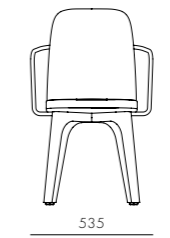

DIMENSIONS
 W420 x D510 x H810mm
 Seating height: 465mm

Utility Highback Chair

CODE & MATERIALS
 UT-S220
 Solid wood legs,
 Steel brass powder coated flame,
 Upholstered seat and back

DIMENSIONS
 W420 x D525 x H860mm
 Seating height: 465mm

Utility Armchair U

CODE & MATERIALS
 UT-S211-UP
 Solid wood legs,
 Steel brass powder coated flame,
 Upholstered seat and back

DIMENSIONS
 W535 x D510 x H810mm
 Seating height: 465mm

Utility Highback Armchair

CODE & MATERIALS
 UT-S221
 Solid wood legs,
 Steel brass powder coated flame,
 Upholstered seat and back

DIMENSIONS
 W535 x D525 x H860mm
 Seating height: 465mm

Utility Chair V

CODE & MATERIALS
 UT-S210-WD
 Solid wood legs, Steel brass
 powder coated flame, Upholstered
 seat, Veneer laminated back

DIMENSIONS
 W420 x D510 x H810mm
 Seating height: 465mm

Utility Lounge Chair

CODE & MATERIALS
 UT-S111
 Solid wood legs,
 Steel brass powder coated flame,
 Upholstered seat and back

DIMENSIONS
 W700 x D725 x H835mm
 Seating height: 385mm