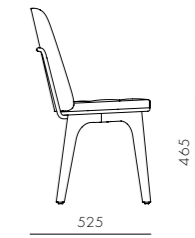

UT-S231-UP
Steel brass powder coated frame,
Upholstered seat and back

DIMENSIONS

W535 x D545 x H805mm
Seating height: 465mm

Utility Chair U

CODE & MATERIALS
 UT-S210-UP
 Solid wood legs,
 Steel brass powder coated flame,
 Upholstered seat and back

DIMENSIONS
 W420 x D510 x H810mm
 Seating height: 465mm

Utility Highback Chair

CODE & MATERIALS
 UT-S220
 Solid wood legs,
 Steel brass powder coated flame,
 Upholstered seat and back

DIMENSIONS
 W420 x D525 x H860mm
 Seating height: 465mm

Utility Armchair U

CODE & MATERIALS
 UT-S211-UP
 Solid wood legs,
 Steel brass powder coated flame,
 Upholstered seat and back

DIMENSIONS
 W535 x D510 x H810mm
 Seating height: 465mm

Utility Highback Armchair

DIMENSIONS
 W420 x D510 x H810mm
 Seating height: 465mm

Utility Lounge Chair

CODE & MATERIALS
 UT-S111
 Solid wood legs,
 Steel brass powder coated flame,
 Upholstered seat and back

DIMENSIONS
 W700 x D725 x H835mm
 Seating height: 385mm