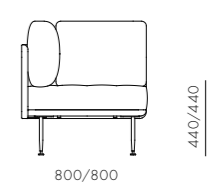

Utility Sofa 2 Sides S-L / S-R

CODE & MATERIALS
UT-S421-L
UT-S421-R
Solid wood and veneer laminate
base, Steel/stainless steel legs
and brackets, Upholstery

DIMENSIONS
W990 x D800 x H860mm
W990 x D800 x H860mm
Seating height: 440/440mm