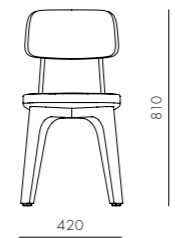

DIMENSIONS
 W420 x D510 x H810mm
 Seating height: 465mm

Utility Highback Chair

CODE & MATERIALS
 UT-S220
 Solid wood legs,
 Steel brass powder coated flame,
 Upholstered seat and back

DIMENSIONS
 W420 x D525 x H860mm
 Seating height: 465mm

Utility Armchair U

CODE & MATERIALS
 UT-S211-UP
 Solid wood legs,
 Steel brass powder coated flame,
 Upholstered seat and back

DIMENSIONS
 W535 x D510 x H810mm
 Seating height: 465mm

Utility Highback Armchair

CODE & MATERIALS
 UT-S221
 Solid wood legs,
 Steel brass powder coated flame,
 Upholstered seat and back

DIMENSIONS
 W535 x D525 x H860mm
 Seating height: 465mm

Utility Chair V

CODE & MATERIALS
 UT-S210-WD
 Solid wood legs, Steel brass
 powder coated flame, Upholstered
 seat, Veneer laminated back

DIMENSIONS
 W420 x D510 x H810mm
 Seating height: 465mm

Utility Lounge Chair

CODE & MATERIALS
 UT-S111
 Solid wood legs,
 Steel brass powder coated flame,
 Upholstered seat and back

DIMENSIONS
 W700 x D725 x H835mm
 Seating height: 385mm