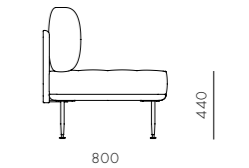

DIMENSIONS
 W420 x D510 x H810mm
 Seating height: 465mm

Utility Lounge Chair

CODE & MATERIALS
 UT-S111
 Solid wood legs,
 Steel brass powder coated flame,
 Upholstered seat and back

DIMENSIONS
 W700 x D725 x H835mm
 Seating height: 385mm

DIMENSIONS
 W350 x D350 x H460mm
 Seating height: 460mm

Utility Dining Table W1800 / W2100

CODE & MATERIALS
 UT-T410-1800
 UT-T410-2100
 Solid wood legs and drawers,
 Steel brass powder coated
 flame, Veneer laminate top

DIMENSIONS
 W1800 x D900 x H750mm
 W2100 x D900 x H750mm

Utility Stool H610 / H760

CODE & MATERIALS
 UT-S610-610
 UT-S610-760
 Solid wood legs,
 Steel brass powder coated flame,
 Upholstered seat

DIMENSIONS
 W370 x D370 x H610mm
 W390 x D390 x H760mm
 Seating height: 610/760mm

Utility Sofa 1 Side S

CODE & MATERIALS
 UT-S411
 Solid wood and veneer laminate
 base, Steel/stainless steel legs
 and brackets, Upholstery

DIMENSIONS
 W950 x D800 x H860mm
 Seating height: 440mm

Utility High Chair SH610 / SH760