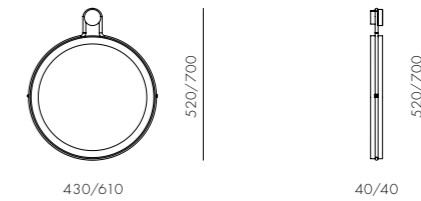

Utility Shelf Extension

CODE & MATERIALS
UT-S400-A1
Solid wood and veneer laminate,
Steel/stainless steel brackets

DIMENSIONS
W700 x D265 x H250mm

Utility Round Mirror Small / Large

CODE & MATERIALS
UT-M110-S
UT-M110-L
Solid wood frame,
Steel brass powder coated frame,
Mirrored glass

DIMENSIONS
W430 x D40 x H520mm
W610 x D40 x H700mm

Utility Long Mirror Small / Large

CODE & MATERIALS
UT-M120-S
UT-M120-L
Solid wood frame,
Steel brass powder coated frame,
Mirrored glass

DIMENSIONS
W515 x D50 x H2020mm
W815 x D50 x H2020mm