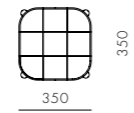

DIMENSIONS
 W420 x D510 x H810mm
 Seating height: 465mm

Utility Lounge Chair

CODE & MATERIALS
 UT-S111
 Solid wood legs,
 Steel brass powder coated flame,
 Upholstered seat and back

DIMENSIONS
 W700 x D725 x H835mm
 Seating height: 385mm

Utility Armchair V

CODE & MATERIALS
 UT-S211-WD
 Solid wood legs, Steel brass
 powder coated flame, Upholstered
 seat, Veneer laminated back

DIMENSIONS
 W535 x D510 x H810mm
 Seating height: 465mm

Utility Lounge Chair Two Seater

CODE & MATERIALS
 UT-S121
 Solid wood legs,
 Steel brass powder coated flame,
 Upholstered seat and back

DIMENSIONS
 W1545 x D690 x H790mm
 Seating height: 395mm

Utility Stool H460

CODE & MATERIALS
 UT-S610-460
 Solid wood legs,
 Upholstered seat

DIMENSIONS
 W350 x D350 x H460mm
 Seating height: 460mm

Utility Dining Table W1800 / W2100

CODE & MATERIALS
 UT-T410-1800
 UT-T410-2100
 Solid wood legs and drawers,
 Steel brass powder coated
 flame, Veneer laminate top