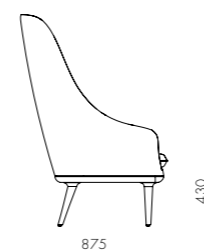

LN-S121
Solid wood legs,
Upholstered moulded foam frame,
Upholstered cushion

DIMENSIONS

W875 x D875 x H1260mm
Seating height: 430mm

Lunar Lounge Chair Small

CODE & MATERIALS

LN-S121-S
Solid wood legs,
Upholstered moulded foam frame,
Upholstered cushion

DIMENSIONS

W630 x D570 x H770mm
Seating height: 420mm

Lunar Lounge Chair Large

CODE & MATERIALS

LN-S111-L
Solid wood legs,
Upholstered moulded foam frame,
Upholstered cushion

DIMENSIONS

W850 x D710 x H800mm
Seating height: 420mm

DIMENSIONS

W600 x D510 x H780mm
Seating height: 470mm

Lunar Coffee Table W1200

CODE & MATERIALS

LN-T210-1200
Solid wood legs,
Veneer laminate top

DIMENSIONS

W1200 x D650 x H400mm

Lunar Dining Chair Large

DIMENSIONS

W800 x D800 x H400mm

Lunar Bar Chair SH750

CODE & MATERIALS

LN-S311-750
Solid wood legs,
Upholstered moulded foam frame,
Upholstered cushion

DIMENSIONS

W600 x D510 x H1060mm
Seating height: 750mm