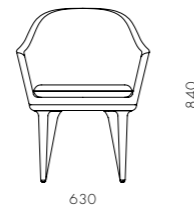

DIMENSIONS

W630 x D570 x H770mm
Seating height: 420mm

Lunar Lounge Chair Large

CODE & MATERIALS

LN-S111-L
Solid wood legs,
Upholstered moulded foam frame,
Upholstered cushion

DIMENSIONS

W850 x D710 x H800mm
Seating height: 420mm

DIMENSIONS

W600 x D510 x H780mm
Seating height: 470mm

Lunar Coffee Table W1200

CODE & MATERIALS

LN-T210-1200
Solid wood legs,
Veneer laminate top

DIMENSIONS

W1200 x D650 x H400mm

Lunar Dining Chair Large

CODE & MATERIALS

LN-S211-L
Solid wood legs,
Upholstered moulded foam frame,
Upholstered cushion

DIMENSIONS

W630 x D570 x H840mm
Seating height: 470mm

Lunar Coffee Table S800

CODE & MATERIALS

LN-T220-800
Solid wood legs,
Veneer laminate top

DIMENSIONS

W800 x D800 x H400mm

Lunar Bar Chair SH750

CODE & MATERIALS

LN-S311-750
Solid wood legs,
Upholstered moulded foam frame,
Upholstered cushion

DIMENSIONS

W600 x D510 x H1060mm
Seating height: 750mm