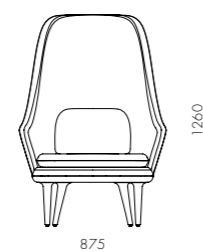

LN-S121
Solid wood legs,
Upholstered moulded foam frame,
Upholstered cushion

DIMENSIONS

W875 x D875 x H1260mm
Seating height: 430mm

Lunar Lounge Chair Small

CODE & MATERIALS

LN-S121-S
Solid wood legs,
Upholstered moulded foam frame,
Upholstered cushion

DIMENSIONS

W630 x D570 x H770mm
Seating height: 420mm

Lunar Lounge Chair Large

CODE & MATERIALS

LN-S111-L
Solid wood legs,
Upholstered moulded foam frame,
Upholstered cushion

DIMENSIONS

W850 x D710 x H800mm
Seating height: 420mm

DIMENSIONS

W600 x D510 x H780mm
Seating height: 470mm

Lunar Coffee Table W1200

CODE & MATERIALS

LN-T210-1200
Solid wood legs,
Veneer laminate top

DIMENSIONS

W1200 x D650 x H400mm

Lunar Dining Chair Large

DIMENSIONS

W800 x D800 x H400mm

Lunar Bar Chair SH750

CODE & MATERIALS

LN-S311-750
Solid wood legs,
Upholstered moulded foam frame,
Upholstered cushion

DIMENSIONS

W600 x D510 x H1060mm
Seating height: 750mm