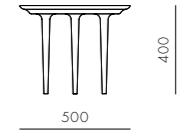

DIMENSIONS

Φ500 x H400mm