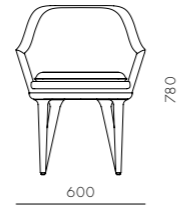

DIMENSIONS

W630 x D570 x H770mm
Seating height: 420mm

Lunar Lounge Chair Large

CODE & MATERIALS

LN-S111-L
Solid wood legs,
Upholstered moulded foam frame,
Upholstered cushion

DIMENSIONS

W850 x D710 x H800mm
Seating height: 420mm

Lunar Side Table

CODE & MATERIALS

LN-T110-500
Solid wood legs,
Veneer laminate top

DIMENSIONS

Φ500 x H400mm

Lunar Dining Chair Small

CODE & MATERIALS

LN-S211-S
Solid wood legs,
Upholstered moulded foam frame,
Upholstered cushion

DIMENSIONS

W600 x D510 x H780mm
Seating height: 470mm

Lunar Coffee Table W1200

CODE & MATERIALS

LN-T210-1200
Solid wood legs,
Veneer laminate top

DIMENSIONS

W1200 x D650 x H400mm

Lunar Dining Chair Large

DIMENSIONS

W800 x D800 x H400mm

Lunar Bar Chair SH750

CODE & MATERIALS

LN-S311-750
Solid wood legs,
Upholstered moulded foam frame,
Upholstered cushion

DIMENSIONS

W600 x D510 x H1060mm
Seating height: 750mm