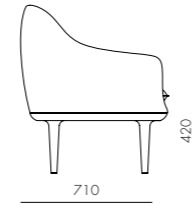

LN-S121
Solid wood legs,
Upholstered moulded foam frame,
Upholstered cushion

DIMENSIONS

W875 x D875 x H1260mm
Seating height: 430mm

Lunar Lounge Chair Small

CODE & MATERIALS

LN-S121-S
Solid wood legs,
Upholstered moulded foam frame,
Upholstered cushion

DIMENSIONS

W630 x D570 x H770mm
Seating height: 420mm

Lunar Lounge Chair Large

CODE & MATERIALS

LN-S111-L
Solid wood legs,
Upholstered moulded foam frame,
Upholstered cushion

DIMENSIONS

W850 x D710 x H800mm
Seating height: 420mm

DIMENSIONS

W600 x D510 x H780mm
Seating height: 470mm

Lunar Coffee Table W1200

CODE & MATERIALS

LN-T210-1200
Solid wood legs,
Veneer laminate top

DIMENSIONS

W1200 x D650 x H400mm

Lunar Dining Chair Large

DIMENSIONS

W800 x D800 x H400mm

Lunar Bar Chair SH750

CODE & MATERIALS

LN-S311-750
Solid wood legs,
Upholstered moulded foam frame,
Upholstered cushion

DIMENSIONS

W600 x D510 x H1060mm
Seating height: 750mm