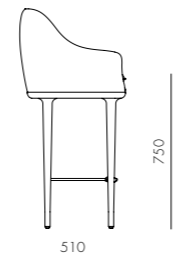

DIMENSIONS

W600 x D510 x H780mm
Seating height: 470mm

Lunar Coffee Table W1200

CODE & MATERIALS

LN-T210-1200
Solid wood legs,
Veneer laminate top

DIMENSIONS

W1200 x D650 x H400mm

Lunar Dining Chair Large

CODE & MATERIALS

LN-S211-L
Solid wood legs,
Upholstered moulded foam frame,
Upholstered cushion

DIMENSIONS

W630 x D570 x H840mm
Seating height: 470mm

Lunar Coffee Table S800

CODE & MATERIALS

LN-T220-800
Solid wood legs,
Veneer laminate top

DIMENSIONS

W800 x D800 x H400mm

Lunar Bar Chair SH750

CODE & MATERIALS

LN-S311-750
Solid wood legs,
Upholstered moulded foam frame,
Upholstered cushion

DIMENSIONS

W600 x D510 x H1060mm
Seating height: 750mm

Lunar Dining Table W1600 / W1800 / W2100 / W2400

CODE & MATERIALS

LN-T410-1600/1800/2100/2400
Solid wood legs,
Veneer laminate top

DIMENSIONS

W1600 x D900 x H740mm
W1800 x D1000 x H740mm
W2100 x D1100 x H740mm
W2400 x D1100 x H740mm