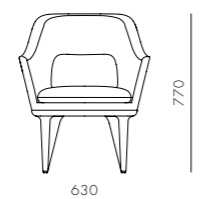

LN-S121
Solid wood legs,
Upholstered moulded foam frame,
Upholstered cushion

DIMENSIONS

W875 x D875 x H1260mm
Seating height: 430mm

Lunar Lounge Chair Small

CODE & MATERIALS

LN-S121-S
Solid wood legs,
Upholstered moulded foam frame,
Upholstered cushion

DIMENSIONS

W630 x D570 x H770mm
Seating height: 420mm

Lunar Lounge Chair Large

CODE & MATERIALS

LN-S111-L
Solid wood legs,
Upholstered moulded foam frame,
Upholstered cushion

DIMENSIONS

W850 x D710 x H800mm
Seating height: 420mm

DIMENSIONS

W600 x D510 x H780mm
Seating height: 470mm

Lunar Coffee Table W1200

CODE & MATERIALS

LN-T210-1200
Solid wood legs,
Veneer laminate top

DIMENSIONS

W1200 x D650 x H400mm

Lunar Dining Chair Large

DIMENSIONS

W800 x D800 x H400mm

Lunar Bar Chair SH750

CODE & MATERIALS

LN-S311-750
Solid wood legs,
Upholstered moulded foam frame,
Upholstered cushion

DIMENSIONS

W600 x D510 x H1060mm
Seating height: 750mm