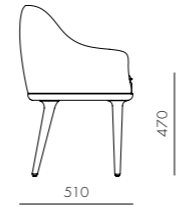

DIMENSIONS

W630 x D570 x H770mm
Seating height: 420mm

Lunar Lounge Chair Large

CODE & MATERIALS

LN-S111-L
Solid wood legs,
Upholstered moulded foam frame,
Upholstered cushion

DIMENSIONS

W850 x D710 x H800mm
Seating height: 420mm

Lunar Side Table

CODE & MATERIALS

LN-T110-500
Solid wood legs,
Veneer laminate top

DIMENSIONS

Φ500 x H400mm

Lunar Dining Chair Small

CODE & MATERIALS

LN-S211-S
Solid wood legs,
Upholstered moulded foam frame,
Upholstered cushion

DIMENSIONS

W600 x D510 x H780mm
Seating height: 470mm

Lunar Coffee Table W1200

CODE & MATERIALS

LN-T210-1200
Solid wood legs,
Veneer laminate top

DIMENSIONS

W1200 x D650 x H400mm

Lunar Dining Chair Large

DIMENSIONS

W800 x D800 x H400mm

Lunar Bar Chair SH750

CODE & MATERIALS

LN-S311-750
Solid wood legs,
Upholstered moulded foam frame,
Upholstered cushion

DIMENSIONS

W600 x D510 x H1060mm
Seating height: 750mm