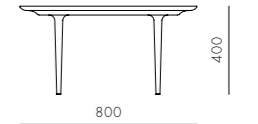

DIMENSIONS

W600 x D510 x H780mm
Seating height: 470mm

Lunar Coffee Table W1200

CODE & MATERIALS

LN-T210-1200
Solid wood legs,
Veneer laminate top

DIMENSIONS

W1200 x D650 x H400mm

Lunar Dining Chair Large

CODE & MATERIALS

LN-S211-L
Solid wood legs,
Upholstered moulded foam frame,
Upholstered cushion

DIMENSIONS

W630 x D570 x H840mm
Seating height: 470mm

Lunar Coffee Table S800

CODE & MATERIALS

LN-T220-800
Solid wood legs,
Veneer laminate top

DIMENSIONS

W800 x D800 x H400mm

Lunar Bar Chair SH750

CODE & MATERIALS

LN-S311-750
Solid wood legs,
Upholstered moulded foam frame,
Upholstered cushion

DIMENSIONS

W600 x D510 x H1060mm
Seating height: 750mm