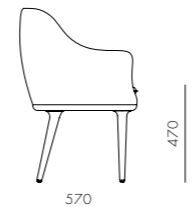

DIMENSIONS

W630 x D570 x H770mm
Seating height: 420mm

Lunar Lounge Chair Large

CODE & MATERIALS

LN-S111-L
Solid wood legs,
Upholstered moulded foam frame,
Upholstered cushion

DIMENSIONS

W850 x D710 x H800mm
Seating height: 420mm

DIMENSIONS

W600 x D510 x H780mm
Seating height: 470mm

Lunar Coffee Table W1200

CODE & MATERIALS

LN-T210-1200
Solid wood legs,
Veneer laminate top

DIMENSIONS

W1200 x D650 x H400mm

Lunar Dining Chair Large

CODE & MATERIALS

LN-S211-L
Solid wood legs,
Upholstered moulded foam frame,
Upholstered cushion

DIMENSIONS

W630 x D570 x H840mm
Seating height: 470mm

Lunar Coffee Table S800

CODE & MATERIALS

LN-T220-800
Solid wood legs,
Veneer laminate top

DIMENSIONS

W800 x D800 x H400mm

Lunar Bar Chair SH750

CODE & MATERIALS

LN-S311-750
Solid wood legs,
Upholstered moulded foam frame,
Upholstered cushion

DIMENSIONS

W600 x D510 x H1060mm
Seating height: 750mm