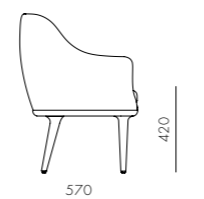

LN-S121
Solid wood legs,
Upholstered moulded foam frame,
Upholstered cushion

DIMENSIONS

W875 x D875 x H1260mm
Seating height: 430mm

Lunar Lounge Chair Small

CODE & MATERIALS

LN-S121-S
Solid wood legs,
Upholstered moulded foam frame,
Upholstered cushion

DIMENSIONS

W630 x D570 x H770mm
Seating height: 420mm

Lunar Lounge Chair Large

CODE & MATERIALS

LN-S111-L
Solid wood legs,
Upholstered moulded foam frame,
Upholstered cushion

DIMENSIONS

W850 x D710 x H800mm
Seating height: 420mm

DIMENSIONS

W600 x D510 x H780mm
Seating height: 470mm

Lunar Coffee Table W1200

CODE & MATERIALS

LN-T210-1200
Solid wood legs,
Veneer laminate top

DIMENSIONS

W1200 x D650 x H400mm

Lunar Dining Chair Large

DIMENSIONS

W800 x D800 x H400mm

Lunar Bar Chair SH750

CODE & MATERIALS

LN-S311-750
Solid wood legs,
Upholstered moulded foam frame,
Upholstered cushion

DIMENSIONS

W600 x D510 x H1060mm
Seating height: 750mm