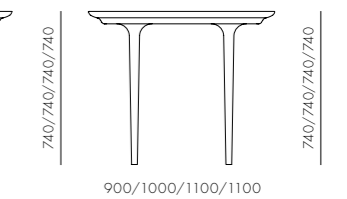

DIMENSIONS

W600 x D510 x H780mm
Seating height: 470mm

Lunar Coffee Table W1200

CODE & MATERIALS

LN-T210-1200
Solid wood legs,
Veneer laminate top

DIMENSIONS

W1200 x D650 x H400mm

Lunar Dining Chair Large

CODE & MATERIALS

LN-S211-L
Solid wood legs,
Upholstered moulded foam frame,
Upholstered cushion

DIMENSIONS

W630 x D570 x H840mm
Seating height: 470mm

Lunar Coffee Table S800

CODE & MATERIALS

LN-T220-800
Solid wood legs,
Veneer laminate top

DIMENSIONS

W800 x D800 x H400mm

Lunar Bar Chair SH750

CODE & MATERIALS

LN-S311-750
Solid wood legs,
Upholstered moulded foam frame,
Upholstered cushion

DIMENSIONS

W600 x D510 x H1060mm
Seating height: 750mm

Lunar Dining Table W1600 / W1800 / W2100 / W2400

CODE & MATERIALS

LN-T410-1600/1800/2100/2400
Solid wood legs,
Veneer laminate top

DIMENSIONS

W1600 x D900 x H740mm
W1800 x D1000 x H740mm
W2100 x D1100 x H740mm
W2400 x D1100 x H740mm