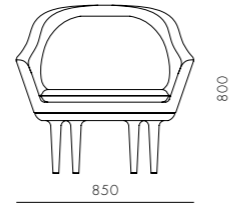

LN-S121
Solid wood legs,
Upholstered moulded foam frame,
Upholstered cushion

DIMENSIONS

W875 x D875 x H1260mm
Seating height: 430mm

Lunar Lounge Chair Small

CODE & MATERIALS

LN-S121-S
Solid wood legs,
Upholstered moulded foam frame,
Upholstered cushion

DIMENSIONS

W630 x D570 x H770mm
Seating height: 420mm

Lunar Lounge Chair Large

CODE & MATERIALS

LN-S111-L
Solid wood legs,
Upholstered moulded foam frame,
Upholstered cushion

DIMENSIONS

W850 x D710 x H800mm
Seating height: 420mm

DIMENSIONS

W600 x D510 x H780mm
Seating height: 470mm

Lunar Coffee Table W1200

CODE & MATERIALS

LN-T210-1200
Solid wood legs,
Veneer laminate top

DIMENSIONS

W1200 x D650 x H400mm

Lunar Dining Chair Large

DIMENSIONS

W800 x D800 x H400mm

Lunar Bar Chair SH750

CODE & MATERIALS

LN-S311-750
Solid wood legs,
Upholstered moulded foam frame,
Upholstered cushion

DIMENSIONS

W600 x D510 x H1060mm
Seating height: 750mm