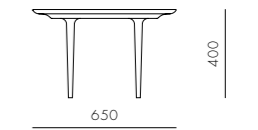

DIMENSIONS

W630 x D570 x H770mm
Seating height: 420mm

Lunar Lounge Chair Large

CODE & MATERIALS

LN-S111-L
Solid wood legs,
Upholstered moulded foam frame,
Upholstered cushion

DIMENSIONS

W850 x D710 x H800mm
Seating height: 420mm

DIMENSIONS

W600 x D510 x H780mm
Seating height: 470mm

Lunar Coffee Table W1200

CODE & MATERIALS

LN-T210-1200
Solid wood legs,
Veneer laminate top

DIMENSIONS

W1200 x D650 x H400mm

Lunar Dining Chair Large

CODE & MATERIALS

LN-S211-L
Solid wood legs,
Upholstered moulded foam frame,
Upholstered cushion

DIMENSIONS

W630 x D570 x H840mm
Seating height: 470mm

Lunar Coffee Table S800

CODE & MATERIALS

LN-T220-800
Solid wood legs,
Veneer laminate top

DIMENSIONS

W800 x D800 x H400mm

Lunar Bar Chair SH750

CODE & MATERIALS

LN-S311-750
Solid wood legs,
Upholstered moulded foam frame,
Upholstered cushion

DIMENSIONS

W600 x D510 x H1060mm
Seating height: 750mm