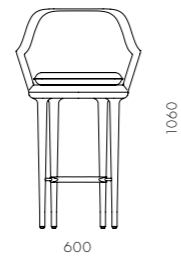

DIMENSIONS

W600 x D510 x H780mm
Seating height: 470mm

Lunar Coffee Table W1200

CODE & MATERIALS

LN-T210-1200
Solid wood legs,
Veneer laminate top

DIMENSIONS

W1200 x D650 x H400mm

Lunar Dining Chair Large

CODE & MATERIALS

LN-S211-L
Solid wood legs,
Upholstered moulded foam frame,
Upholstered cushion

DIMENSIONS

W630 x D570 x H840mm
Seating height: 470mm

Lunar Coffee Table S800

CODE & MATERIALS

LN-T220-800
Solid wood legs,
Veneer laminate top

DIMENSIONS

W800 x D800 x H400mm

Lunar Bar Chair SH750

CODE & MATERIALS

LN-S311-750
Solid wood legs,
Upholstered moulded foam frame,
Upholstered cushion

DIMENSIONS

W600 x D510 x H1060mm
Seating height: 750mm

Lunar Dining Table W1600 / W1800 / W2100 / W2400

CODE & MATERIALS

LN-T410-1600/1800/2100/2400
Solid wood legs,
Veneer laminate top

DIMENSIONS

W1600 x D900 x H740mm
W1800 x D1000 x H740mm
W2100 x D1100 x H740mm
W2400 x D1100 x H740mm